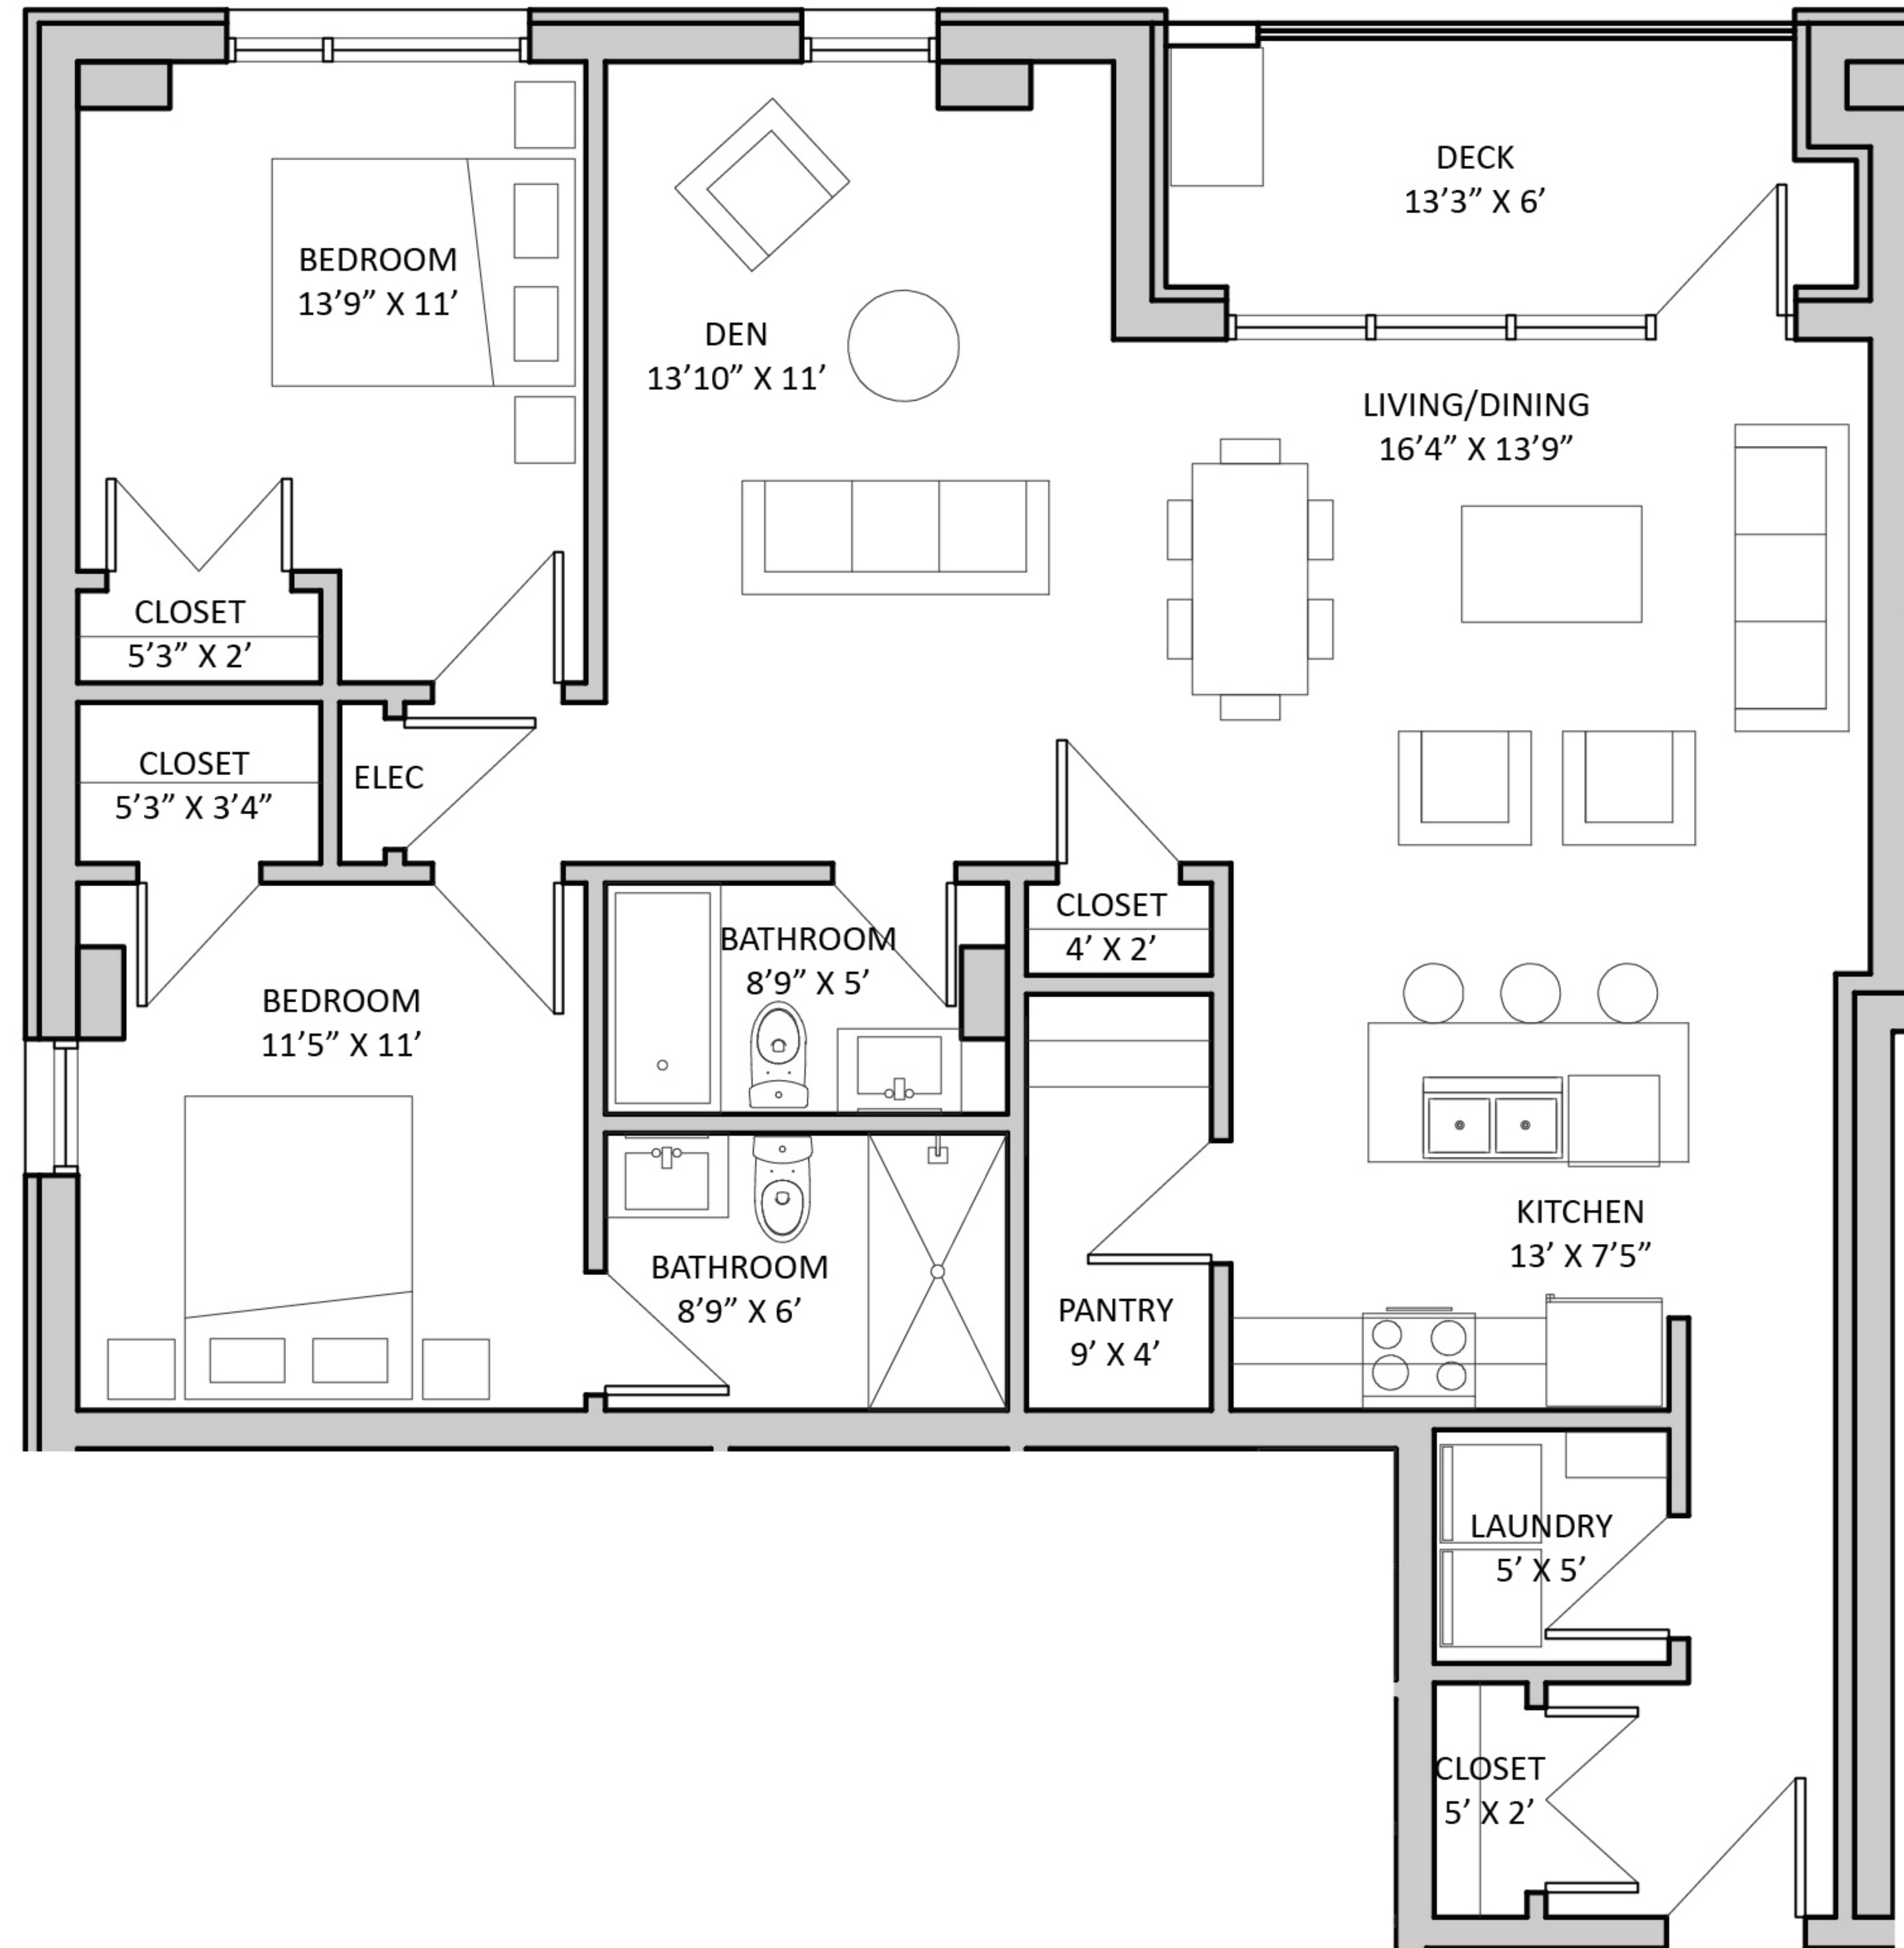

THE ROBI

on roberts

UNIT 504 - 2 Bedroom
(LEVEL 400-700)

KEY PLAN

NET SUITE AREA (approx.)
1130 sqft

UNIT(S): 504, 604, 704

NOTE: SUITES MAY VARY DUE TO MINOR ADJUSTMENTS DURING CONSTRUCTION

MAYNARD
HOLDINGS

5665 Roberts Street