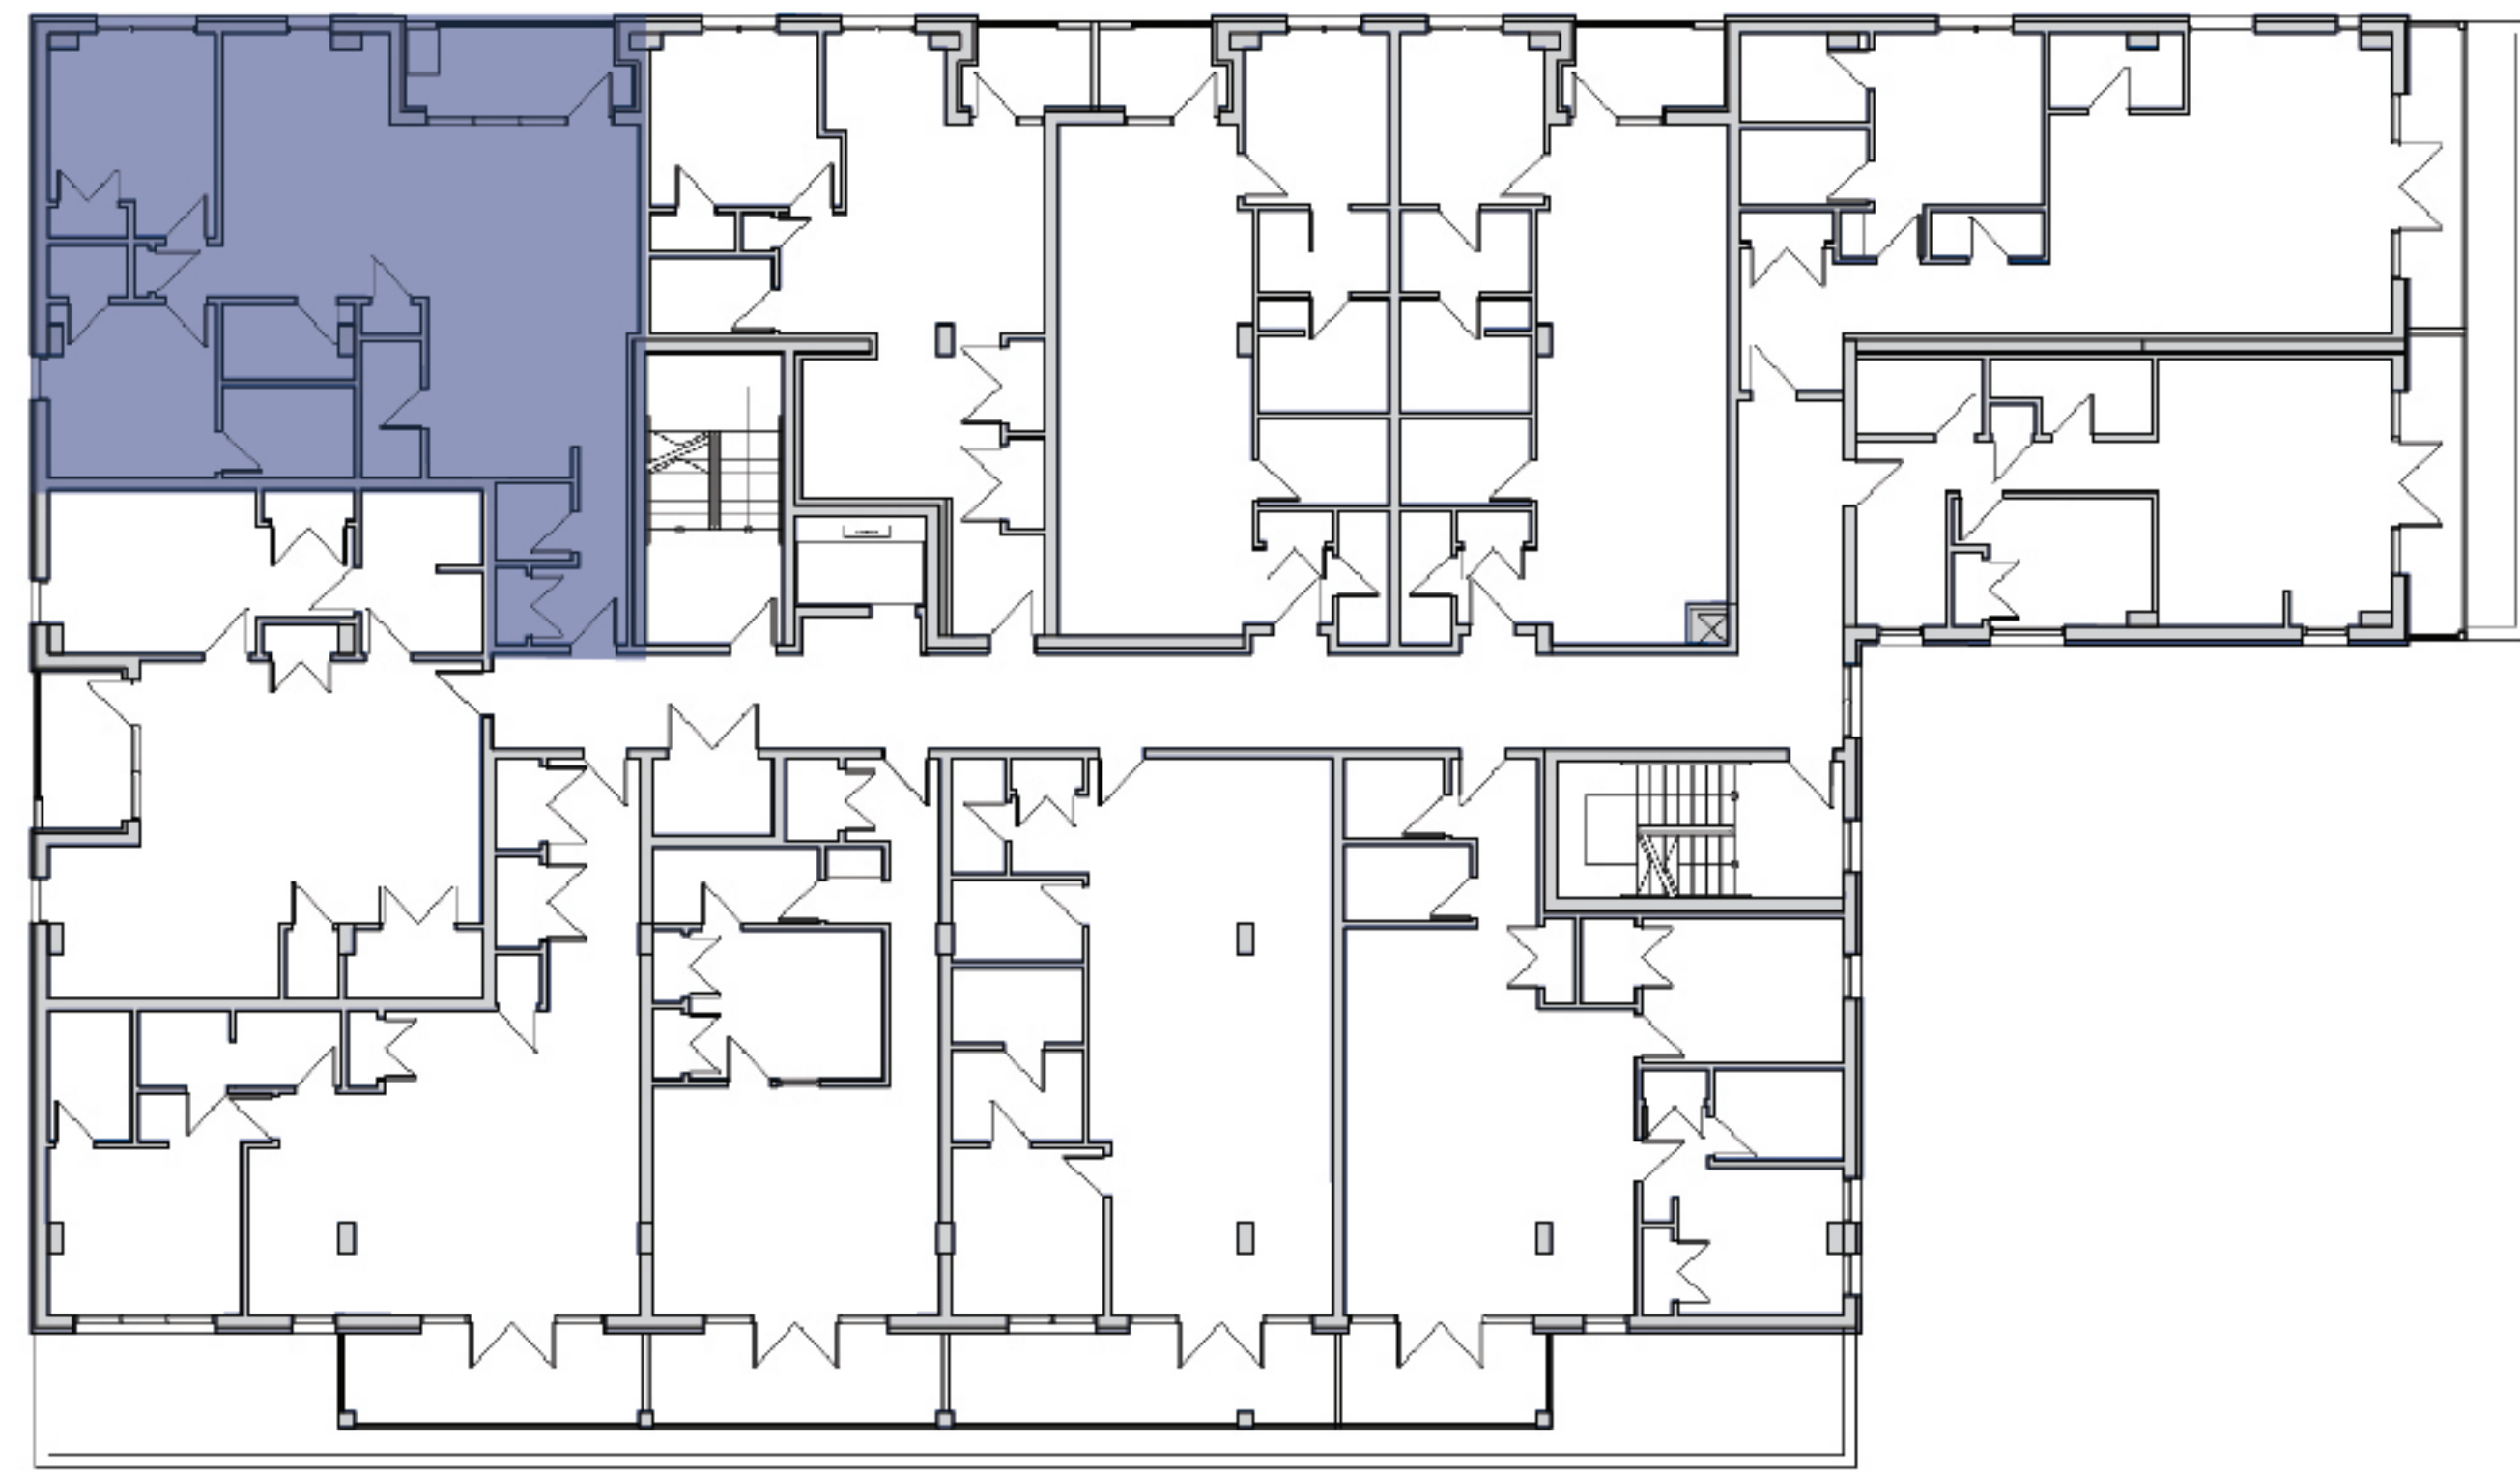

THE ROBI

on roberts

UNIT 504 - 2 Bedroom
(LEVEL 400-700)

KEY PLAN

NET SUITE AREA (approx.)
1130 sqft

UNIT(S): 504, 604, 704

NOTE: SUITES MAY VARY DUE TO MINOR ADJUSTMENTS DURING CONSTRUCTION

MAYNARD
HOLDINGS