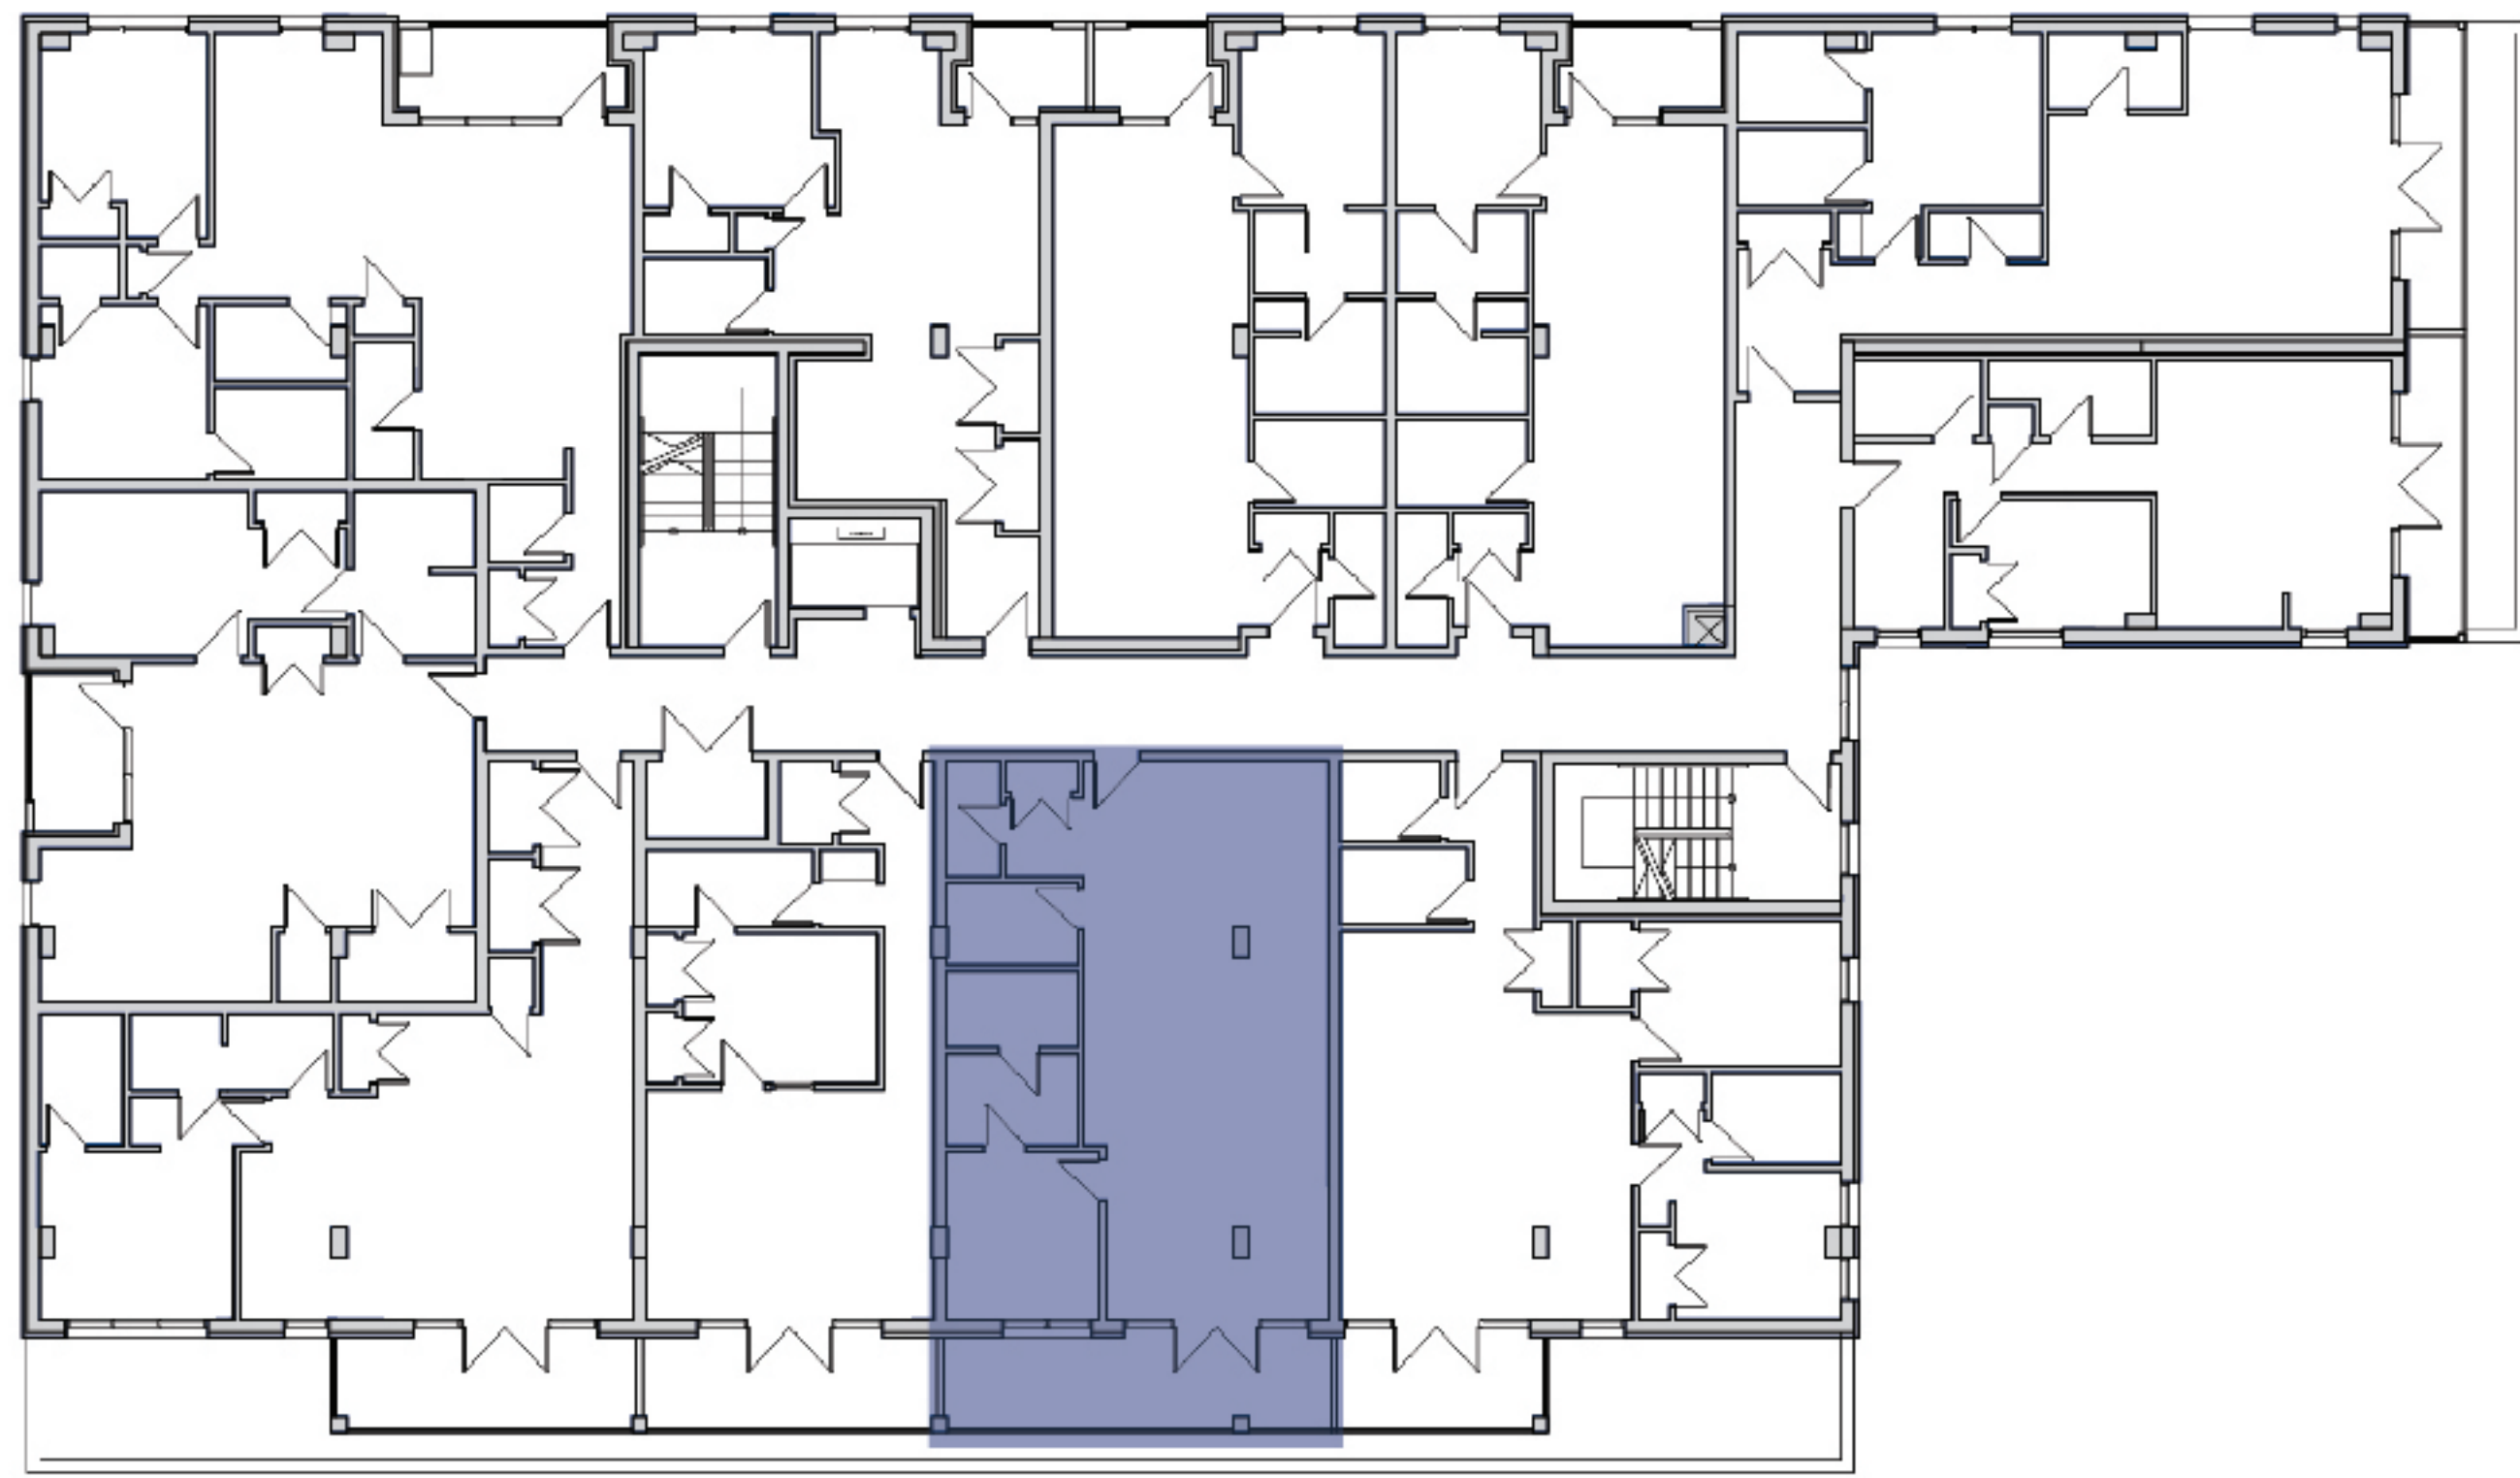

THE ROBI

on roberts

UNIT 411 - 1 Bedroom
(LEVEL 400-700)

KEY PLAN

NET SUITE AREA (approx.)
915 sqft

UNIT(S): 411, 511, 611 711

MAYNARD

HOLDINGS

NOTE: SUITES MAY VARY DUE TO MINOR
ADJUSTMENTS DURING CONSTRUCTION

5665 Roberts Street