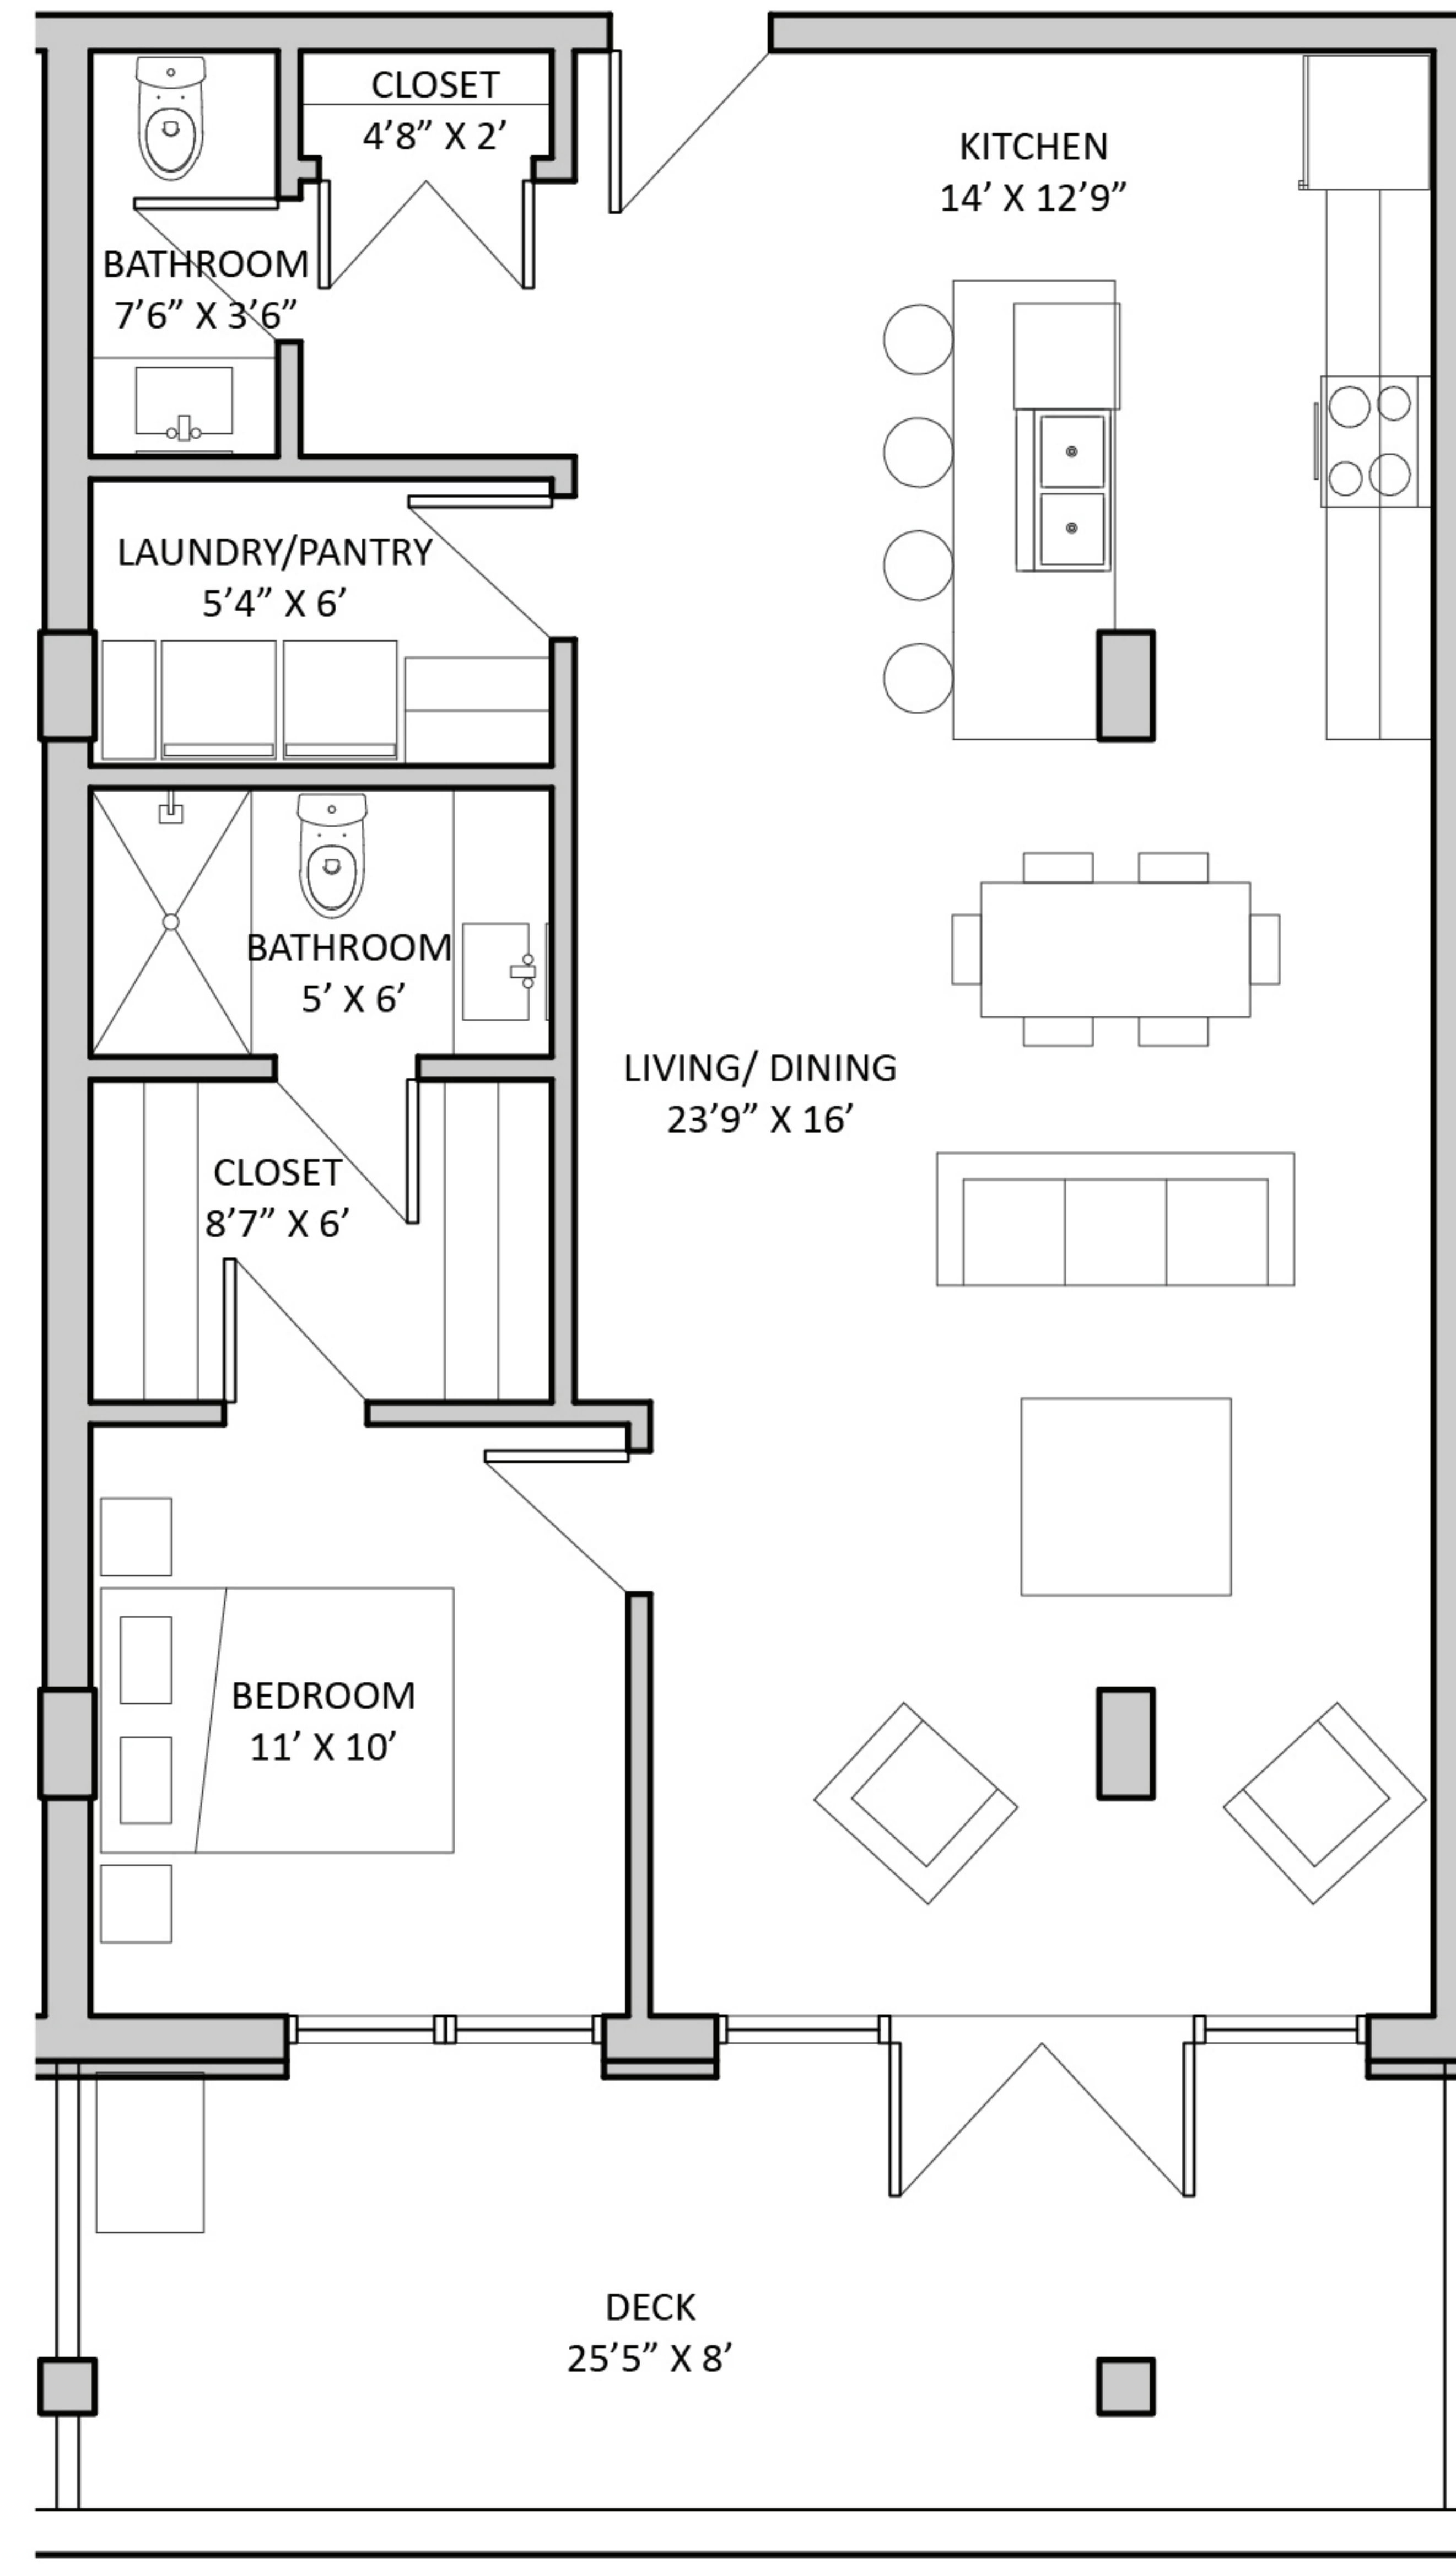

THE ROBI

on roberts

UNIT 411 - 1 Bedroom
(LEVEL 400-700)

KEY PLAN

NET SUITE AREA (approx.)
915 sqft

UNIT(S): 411, 511, 611 711

MAYNARD

HOLDINGS

NOTE: SUITES MAY VARY DUE TO MINOR
ADJUSTMENTS DURING CONSTRUCTION

5665 Roberts Street