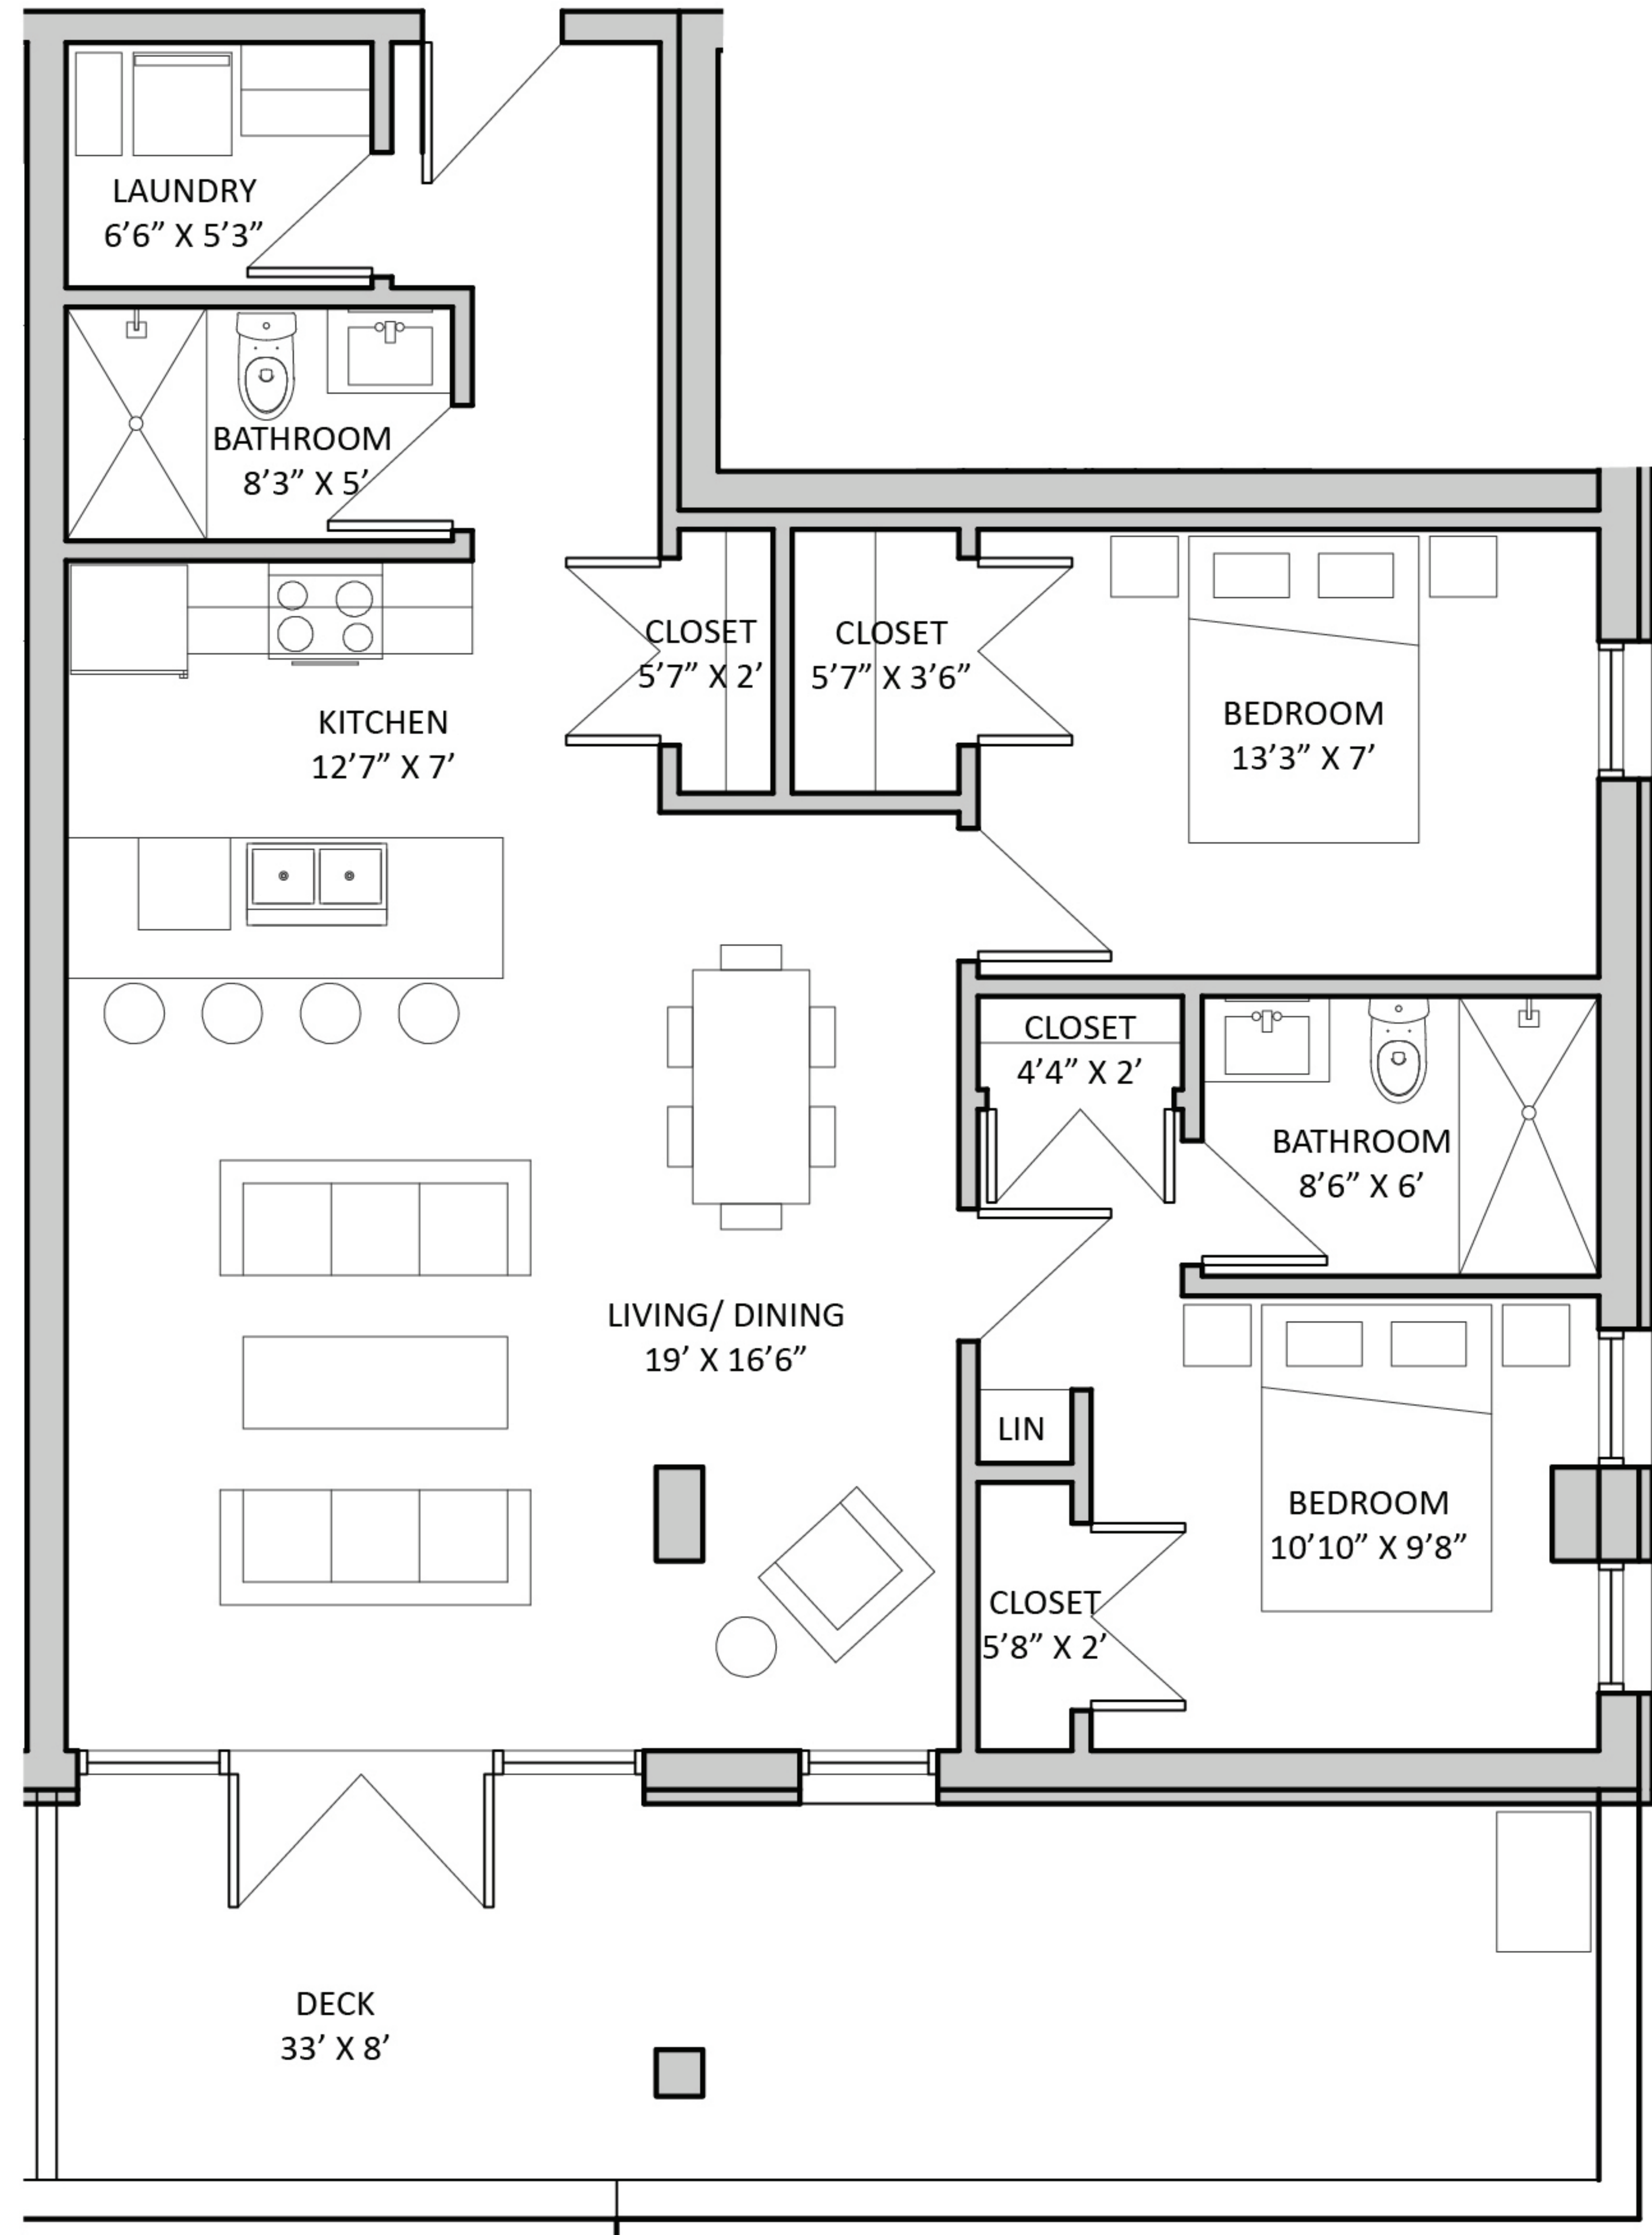

THE ROBI

on roberts

UNIT 410 - 2 Bedroom
(LEVEL 400-700)

KEY PLAN

NET SUITE AREA (approx.)
1022 sqft

UNIT(S): 410, 510, 610, 710

MAYNARD

HOLDINGS

NOTE: SUITES MAY VARY DUE TO MINOR
ADJUSTMENTS DURING CONSTRUCTION