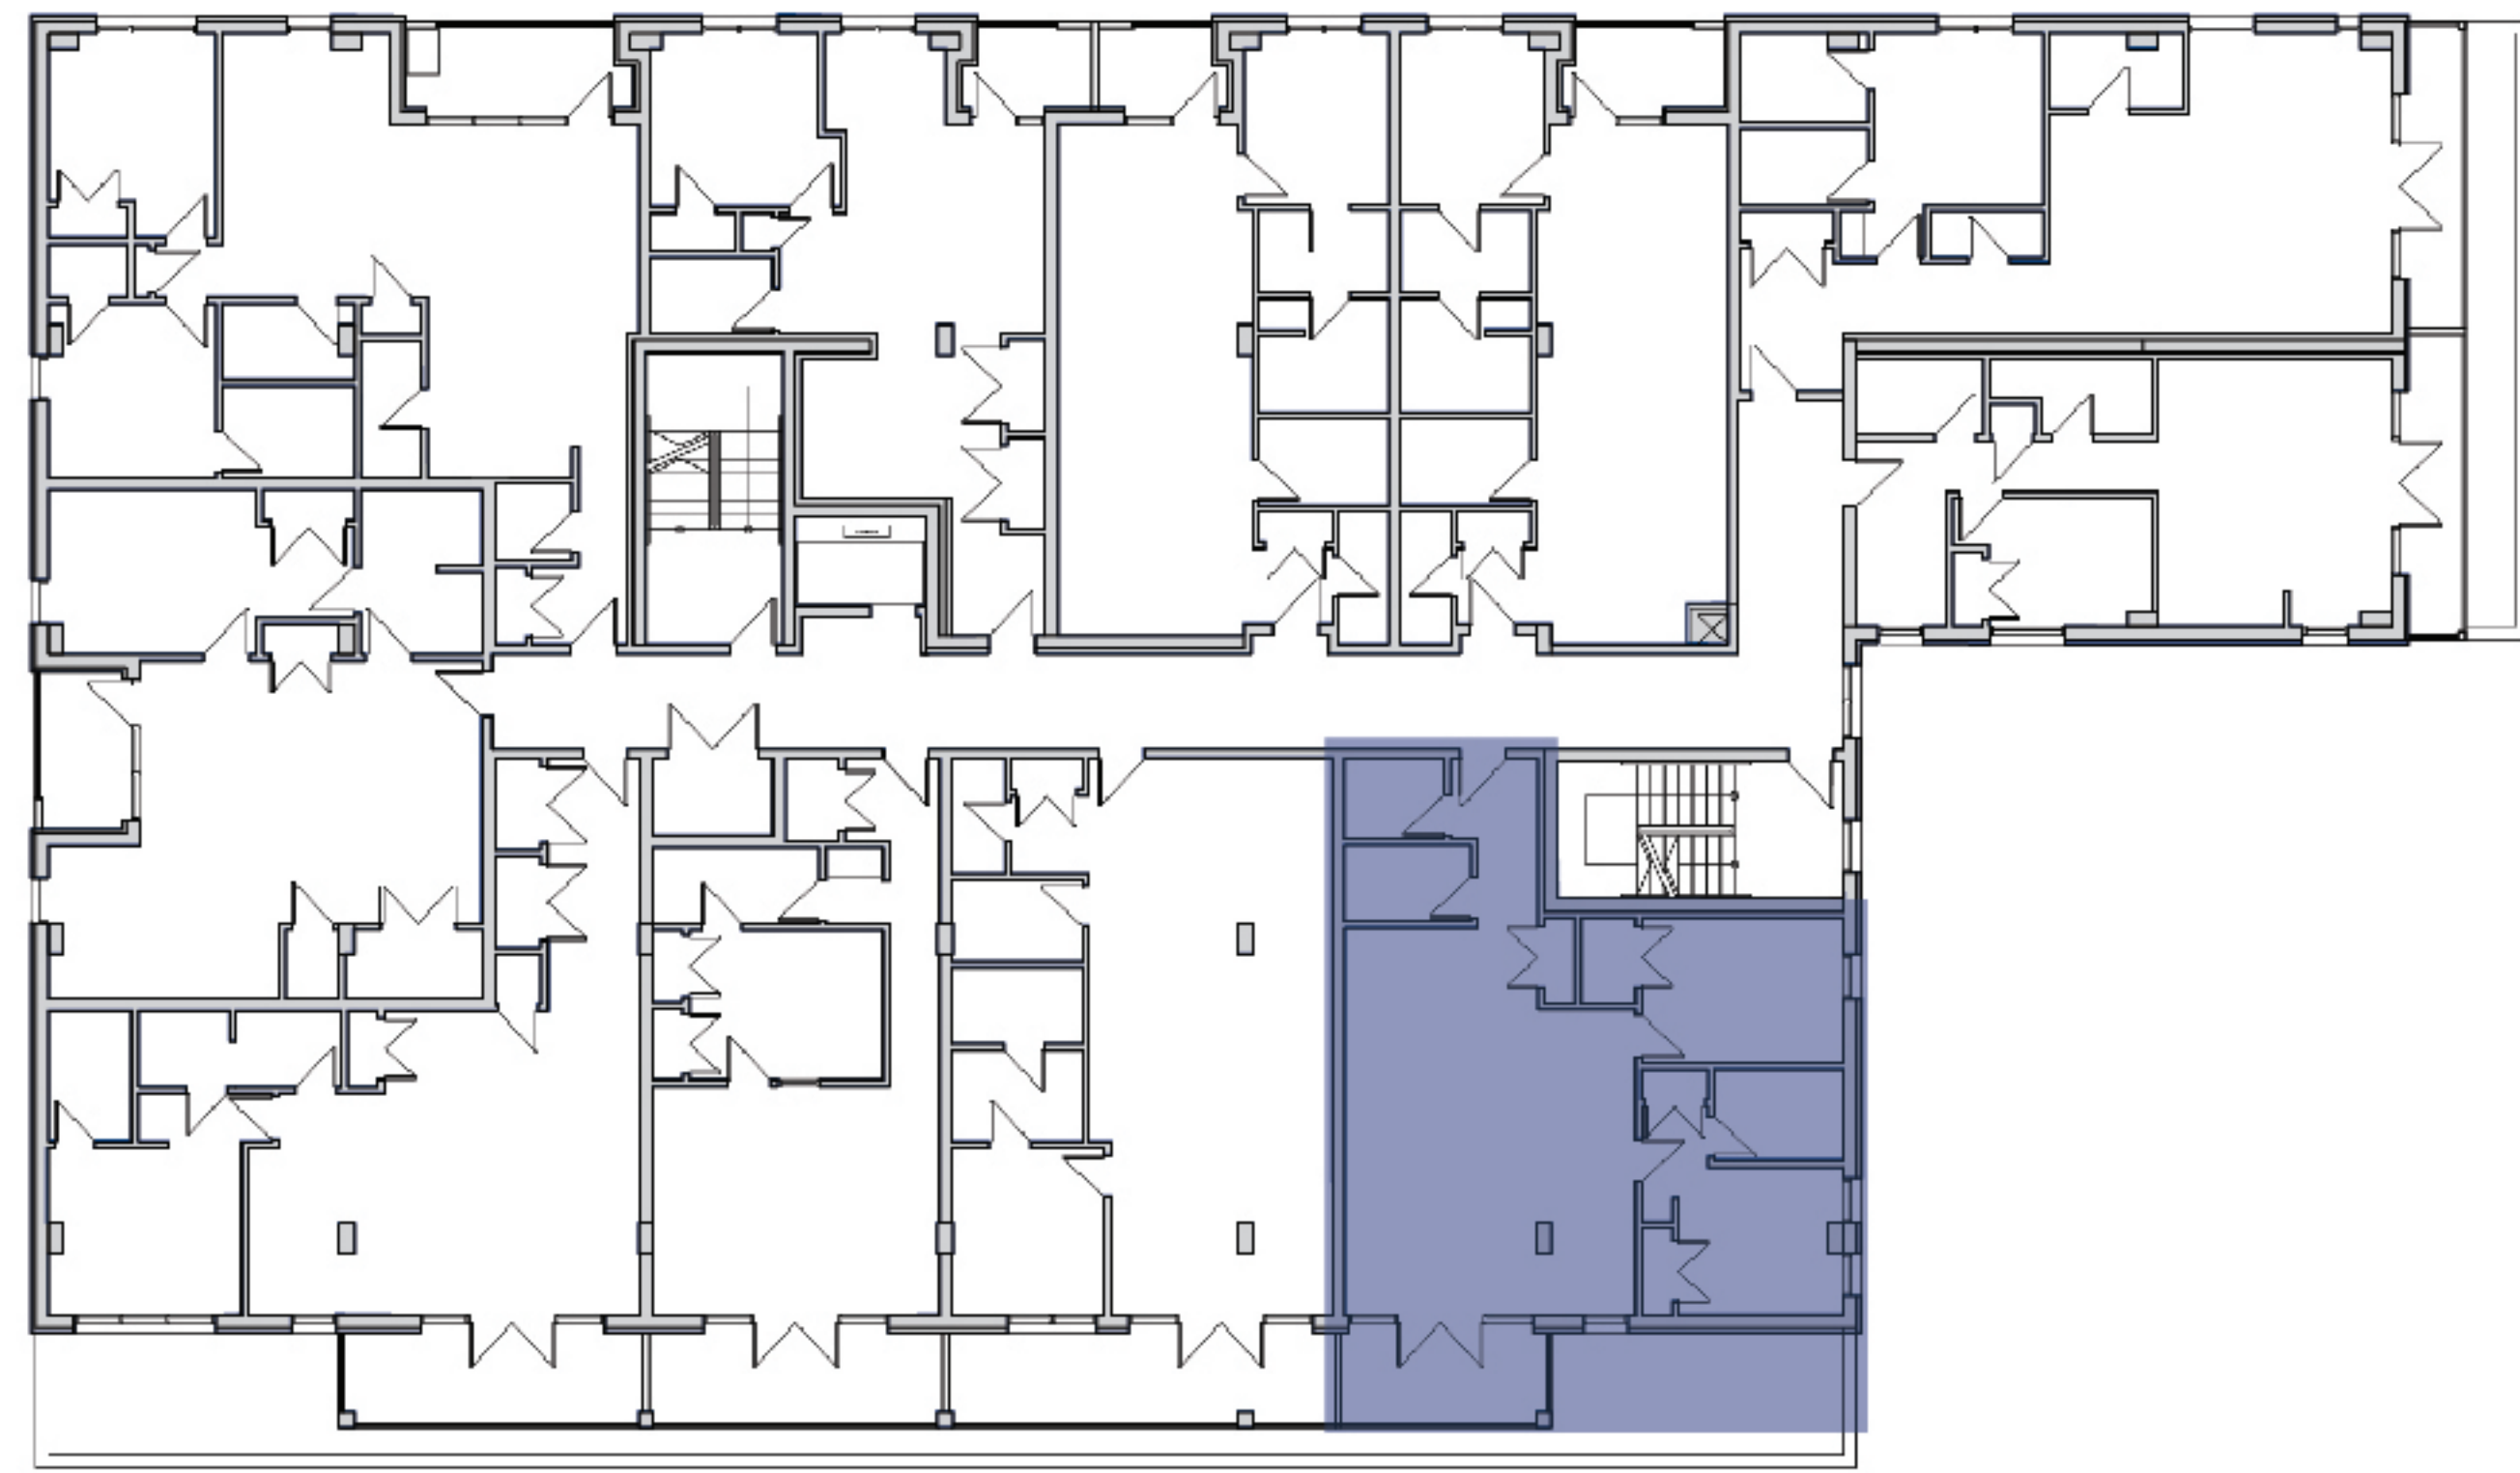

THE ROBI

on roberts

UNIT 410 - 2 Bedroom
(LEVEL 400-700)

KEY PLAN

NET SUITE AREA (approx.)
1022 sqft

UNIT(S): 410, 510, 610, 710

MAYNARD

HOLDINGS

NOTE: SUITES MAY VARY DUE TO MINOR
ADJUSTMENTS DURING CONSTRUCTION