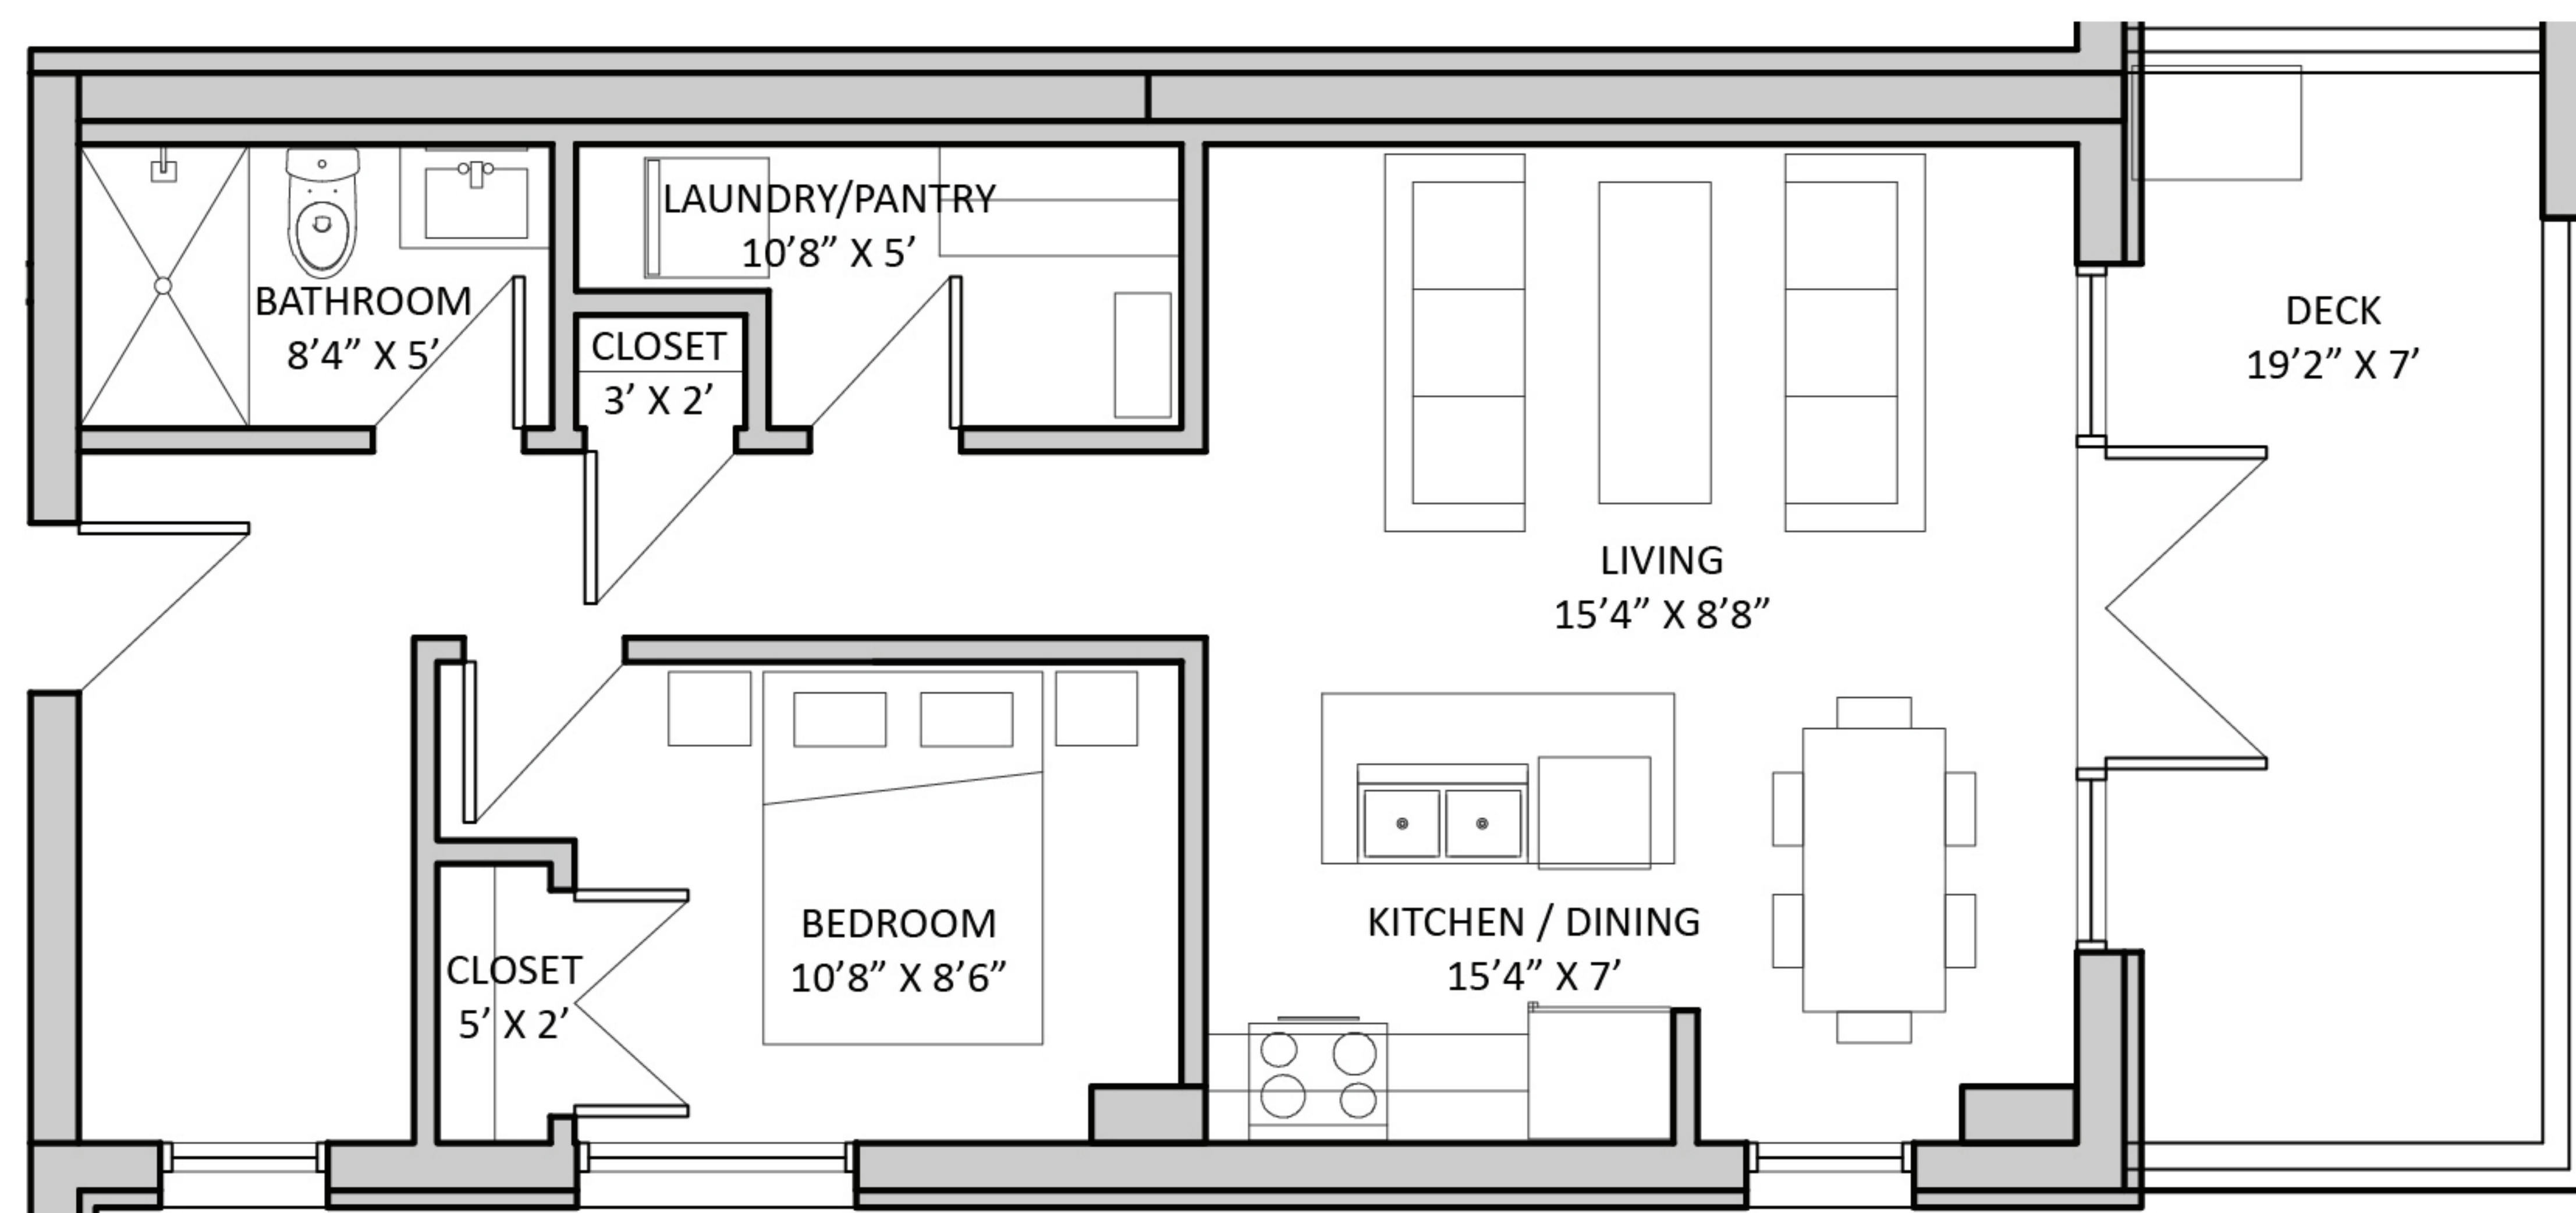

THE ROBI

on roberts

UNIT 409 - 1 Bedroom
(LEVEL 400-700)

KEY PLAN

NET SUITE AREA (approx.)
678 sqft

UNIT(S): 409, 509, 609, 709

MAYNARD

HOLDINGS

NOTE: SUITES MAY VARY DUE TO MINOR
ADJUSTMENTS DURING CONSTRUCTION

5665 Roberts Street