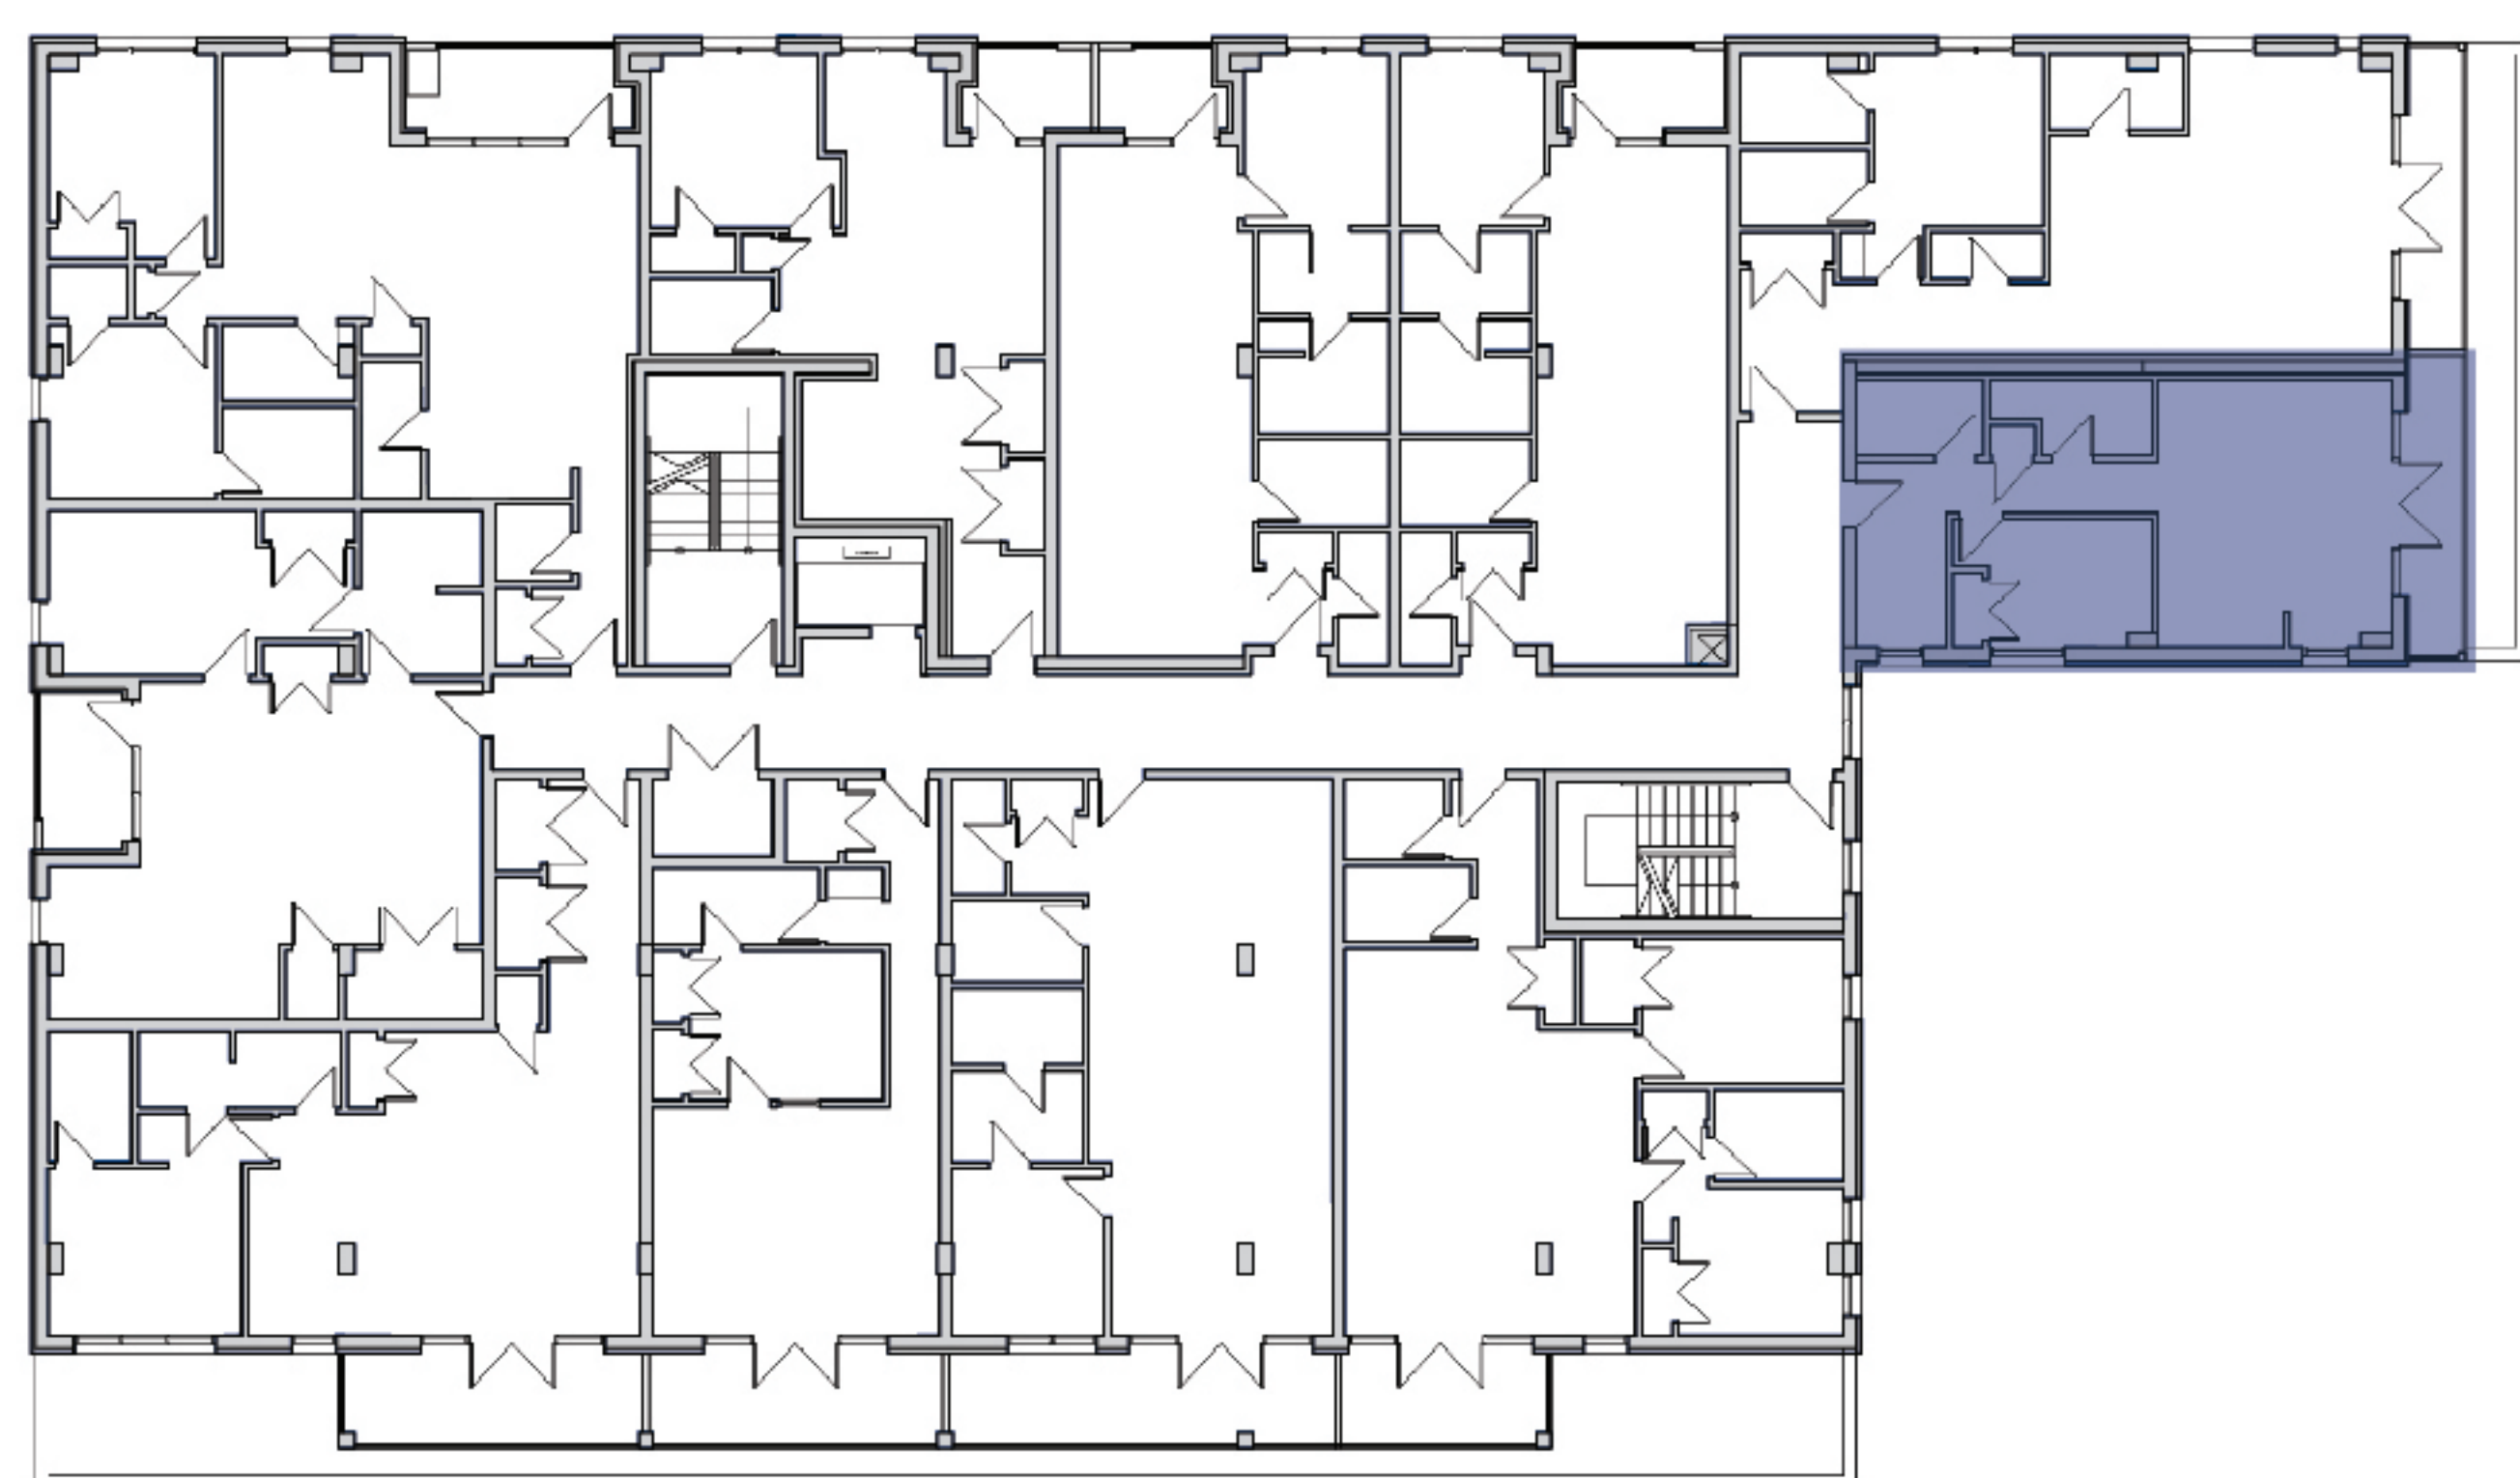

THE ROBI

on roberts

UNIT 409 - 1 Bedroom
(LEVEL 400-700)

KEY PLAN

NET SUITE AREA (approx.)
678 sqft

UNIT(S): 409, 509, 609, 709

MAYNARD

HOLDINGS

NOTE: SUITES MAY VARY DUE TO MINOR
ADJUSTMENTS DURING CONSTRUCTION

5665 Roberts Street