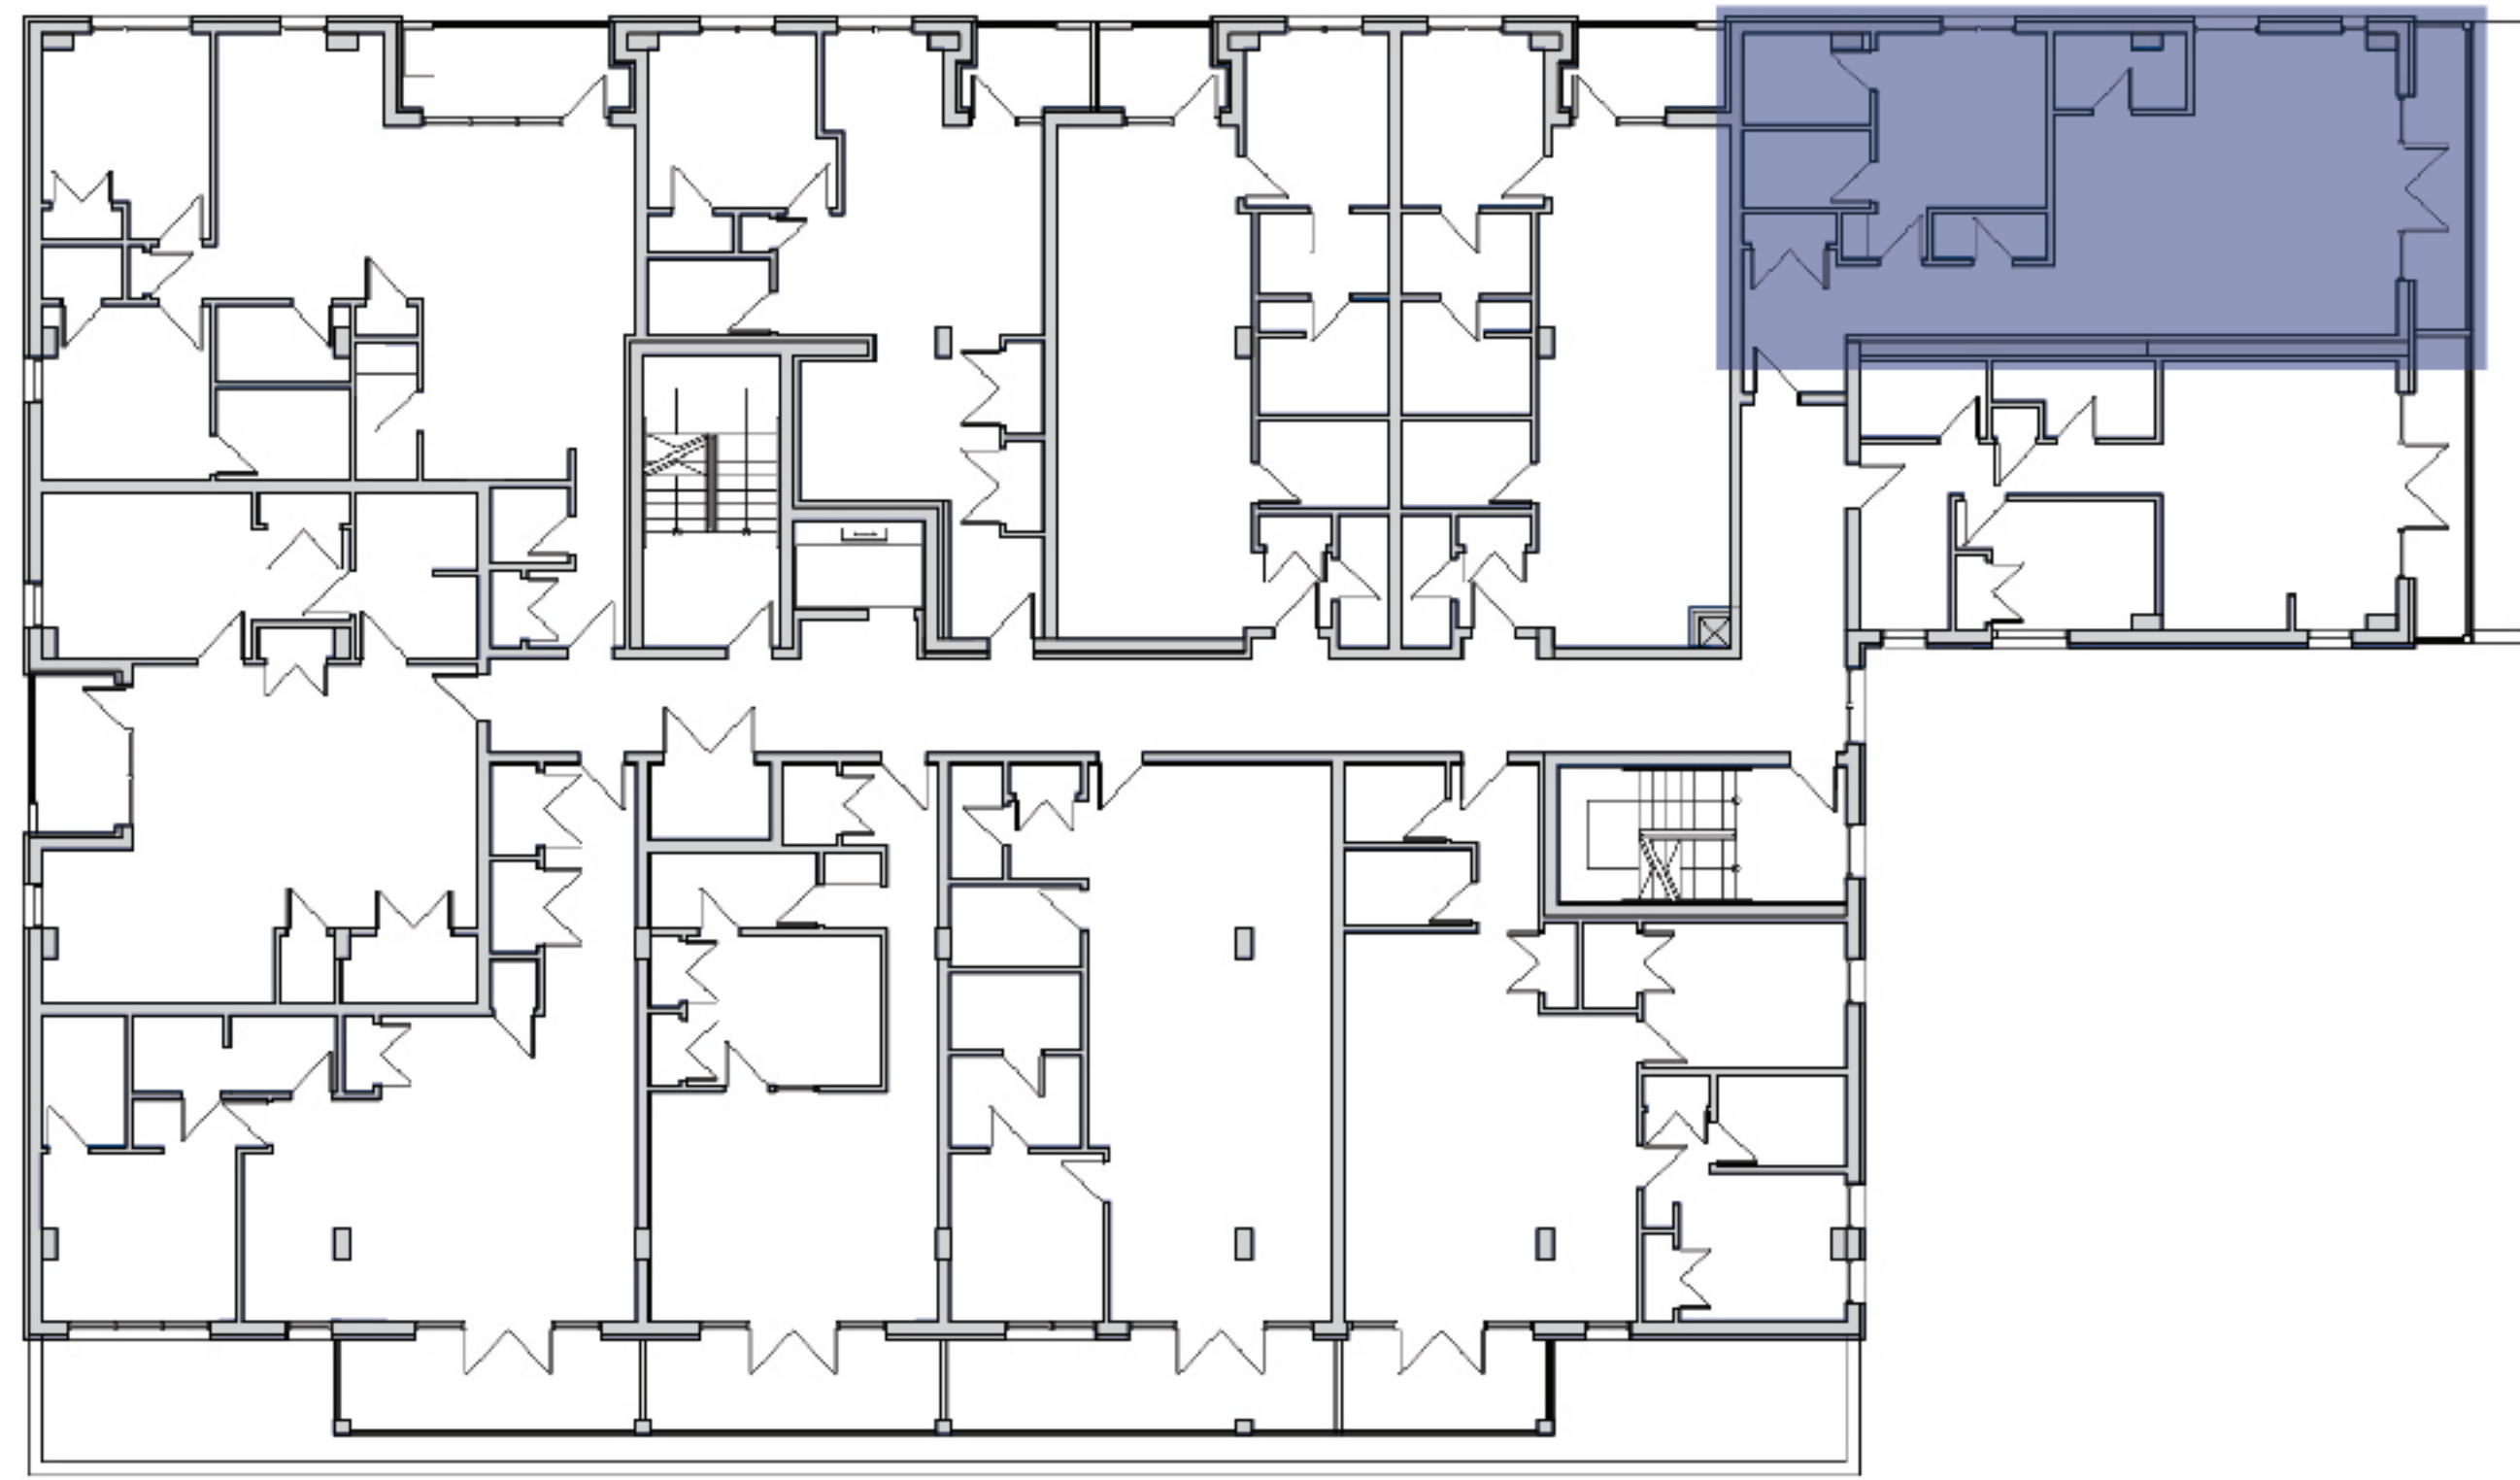

# THE ROBI

on roberts

UNIT 408 - 1 Bedroom  
(LEVEL 400-700)

## KEY PLAN

NET SUITE AREA (approx.)  
828 sqft

UNIT(S): 408, 508, 608, 708