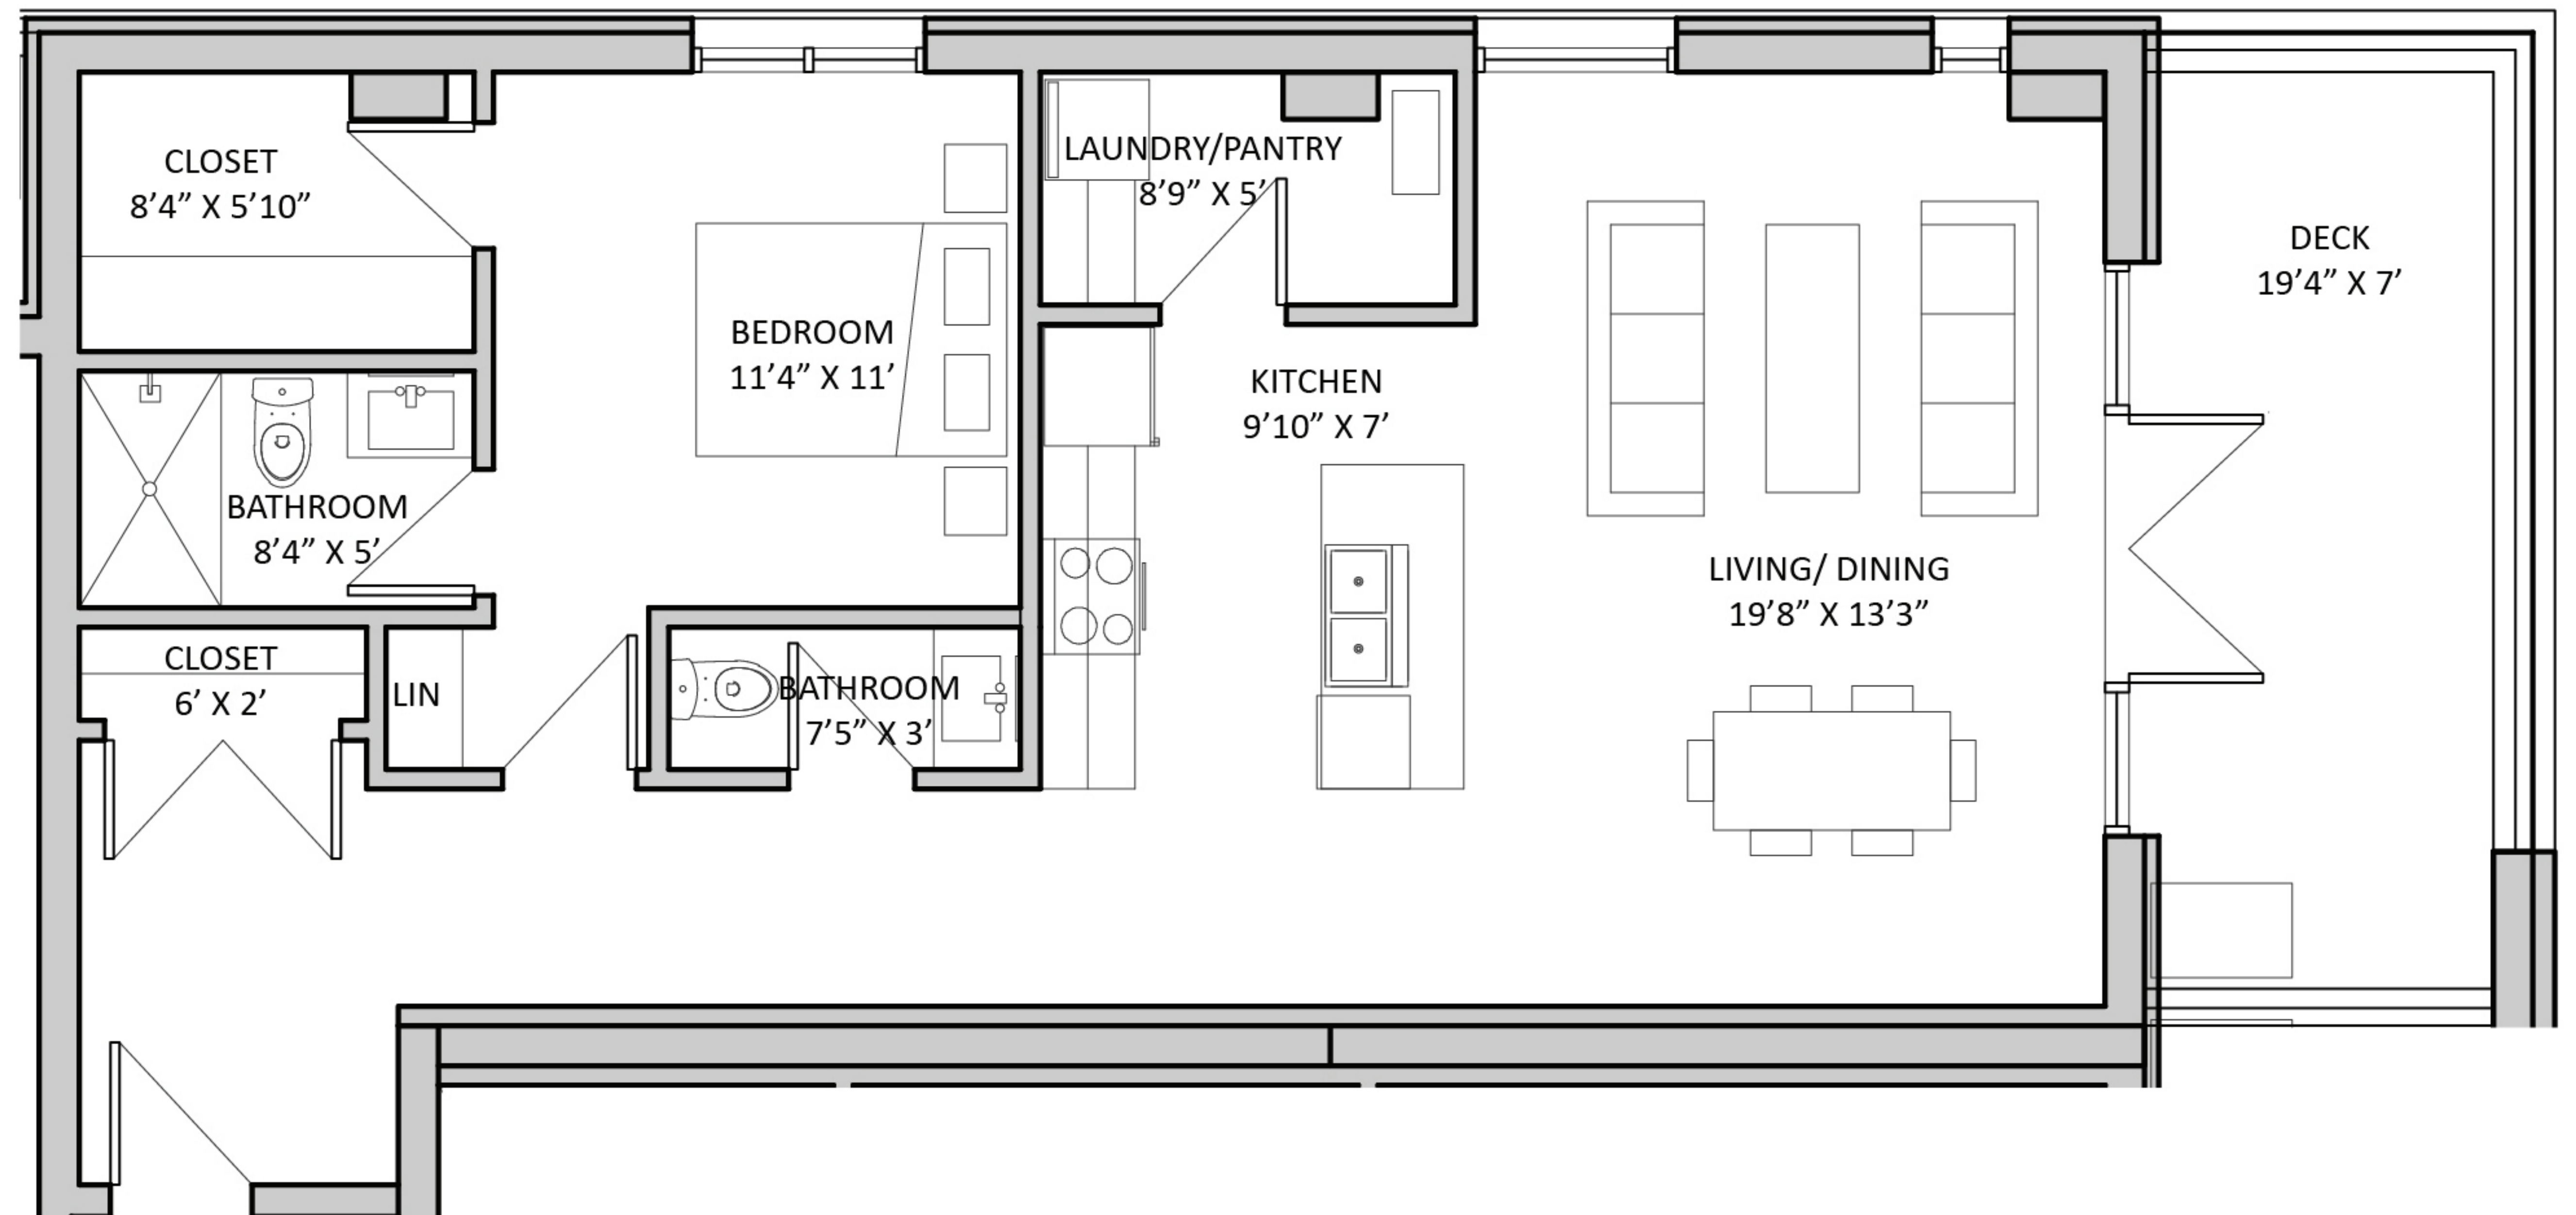

# THE ROBI

on roberts

UNIT 408 - 1 Bedroom  
(LEVEL 400-700)

## KEY PLAN

NET SUITE AREA (approx.)  
828 sqft

UNIT(S): 408, 508, 608, 708

# MAYNARD

HOLDINGS

NOTE: SUITES MAY VARY DUE TO MINOR  
ADJUSTMENTS DURING CONSTRUCTION

5665 Roberts Street