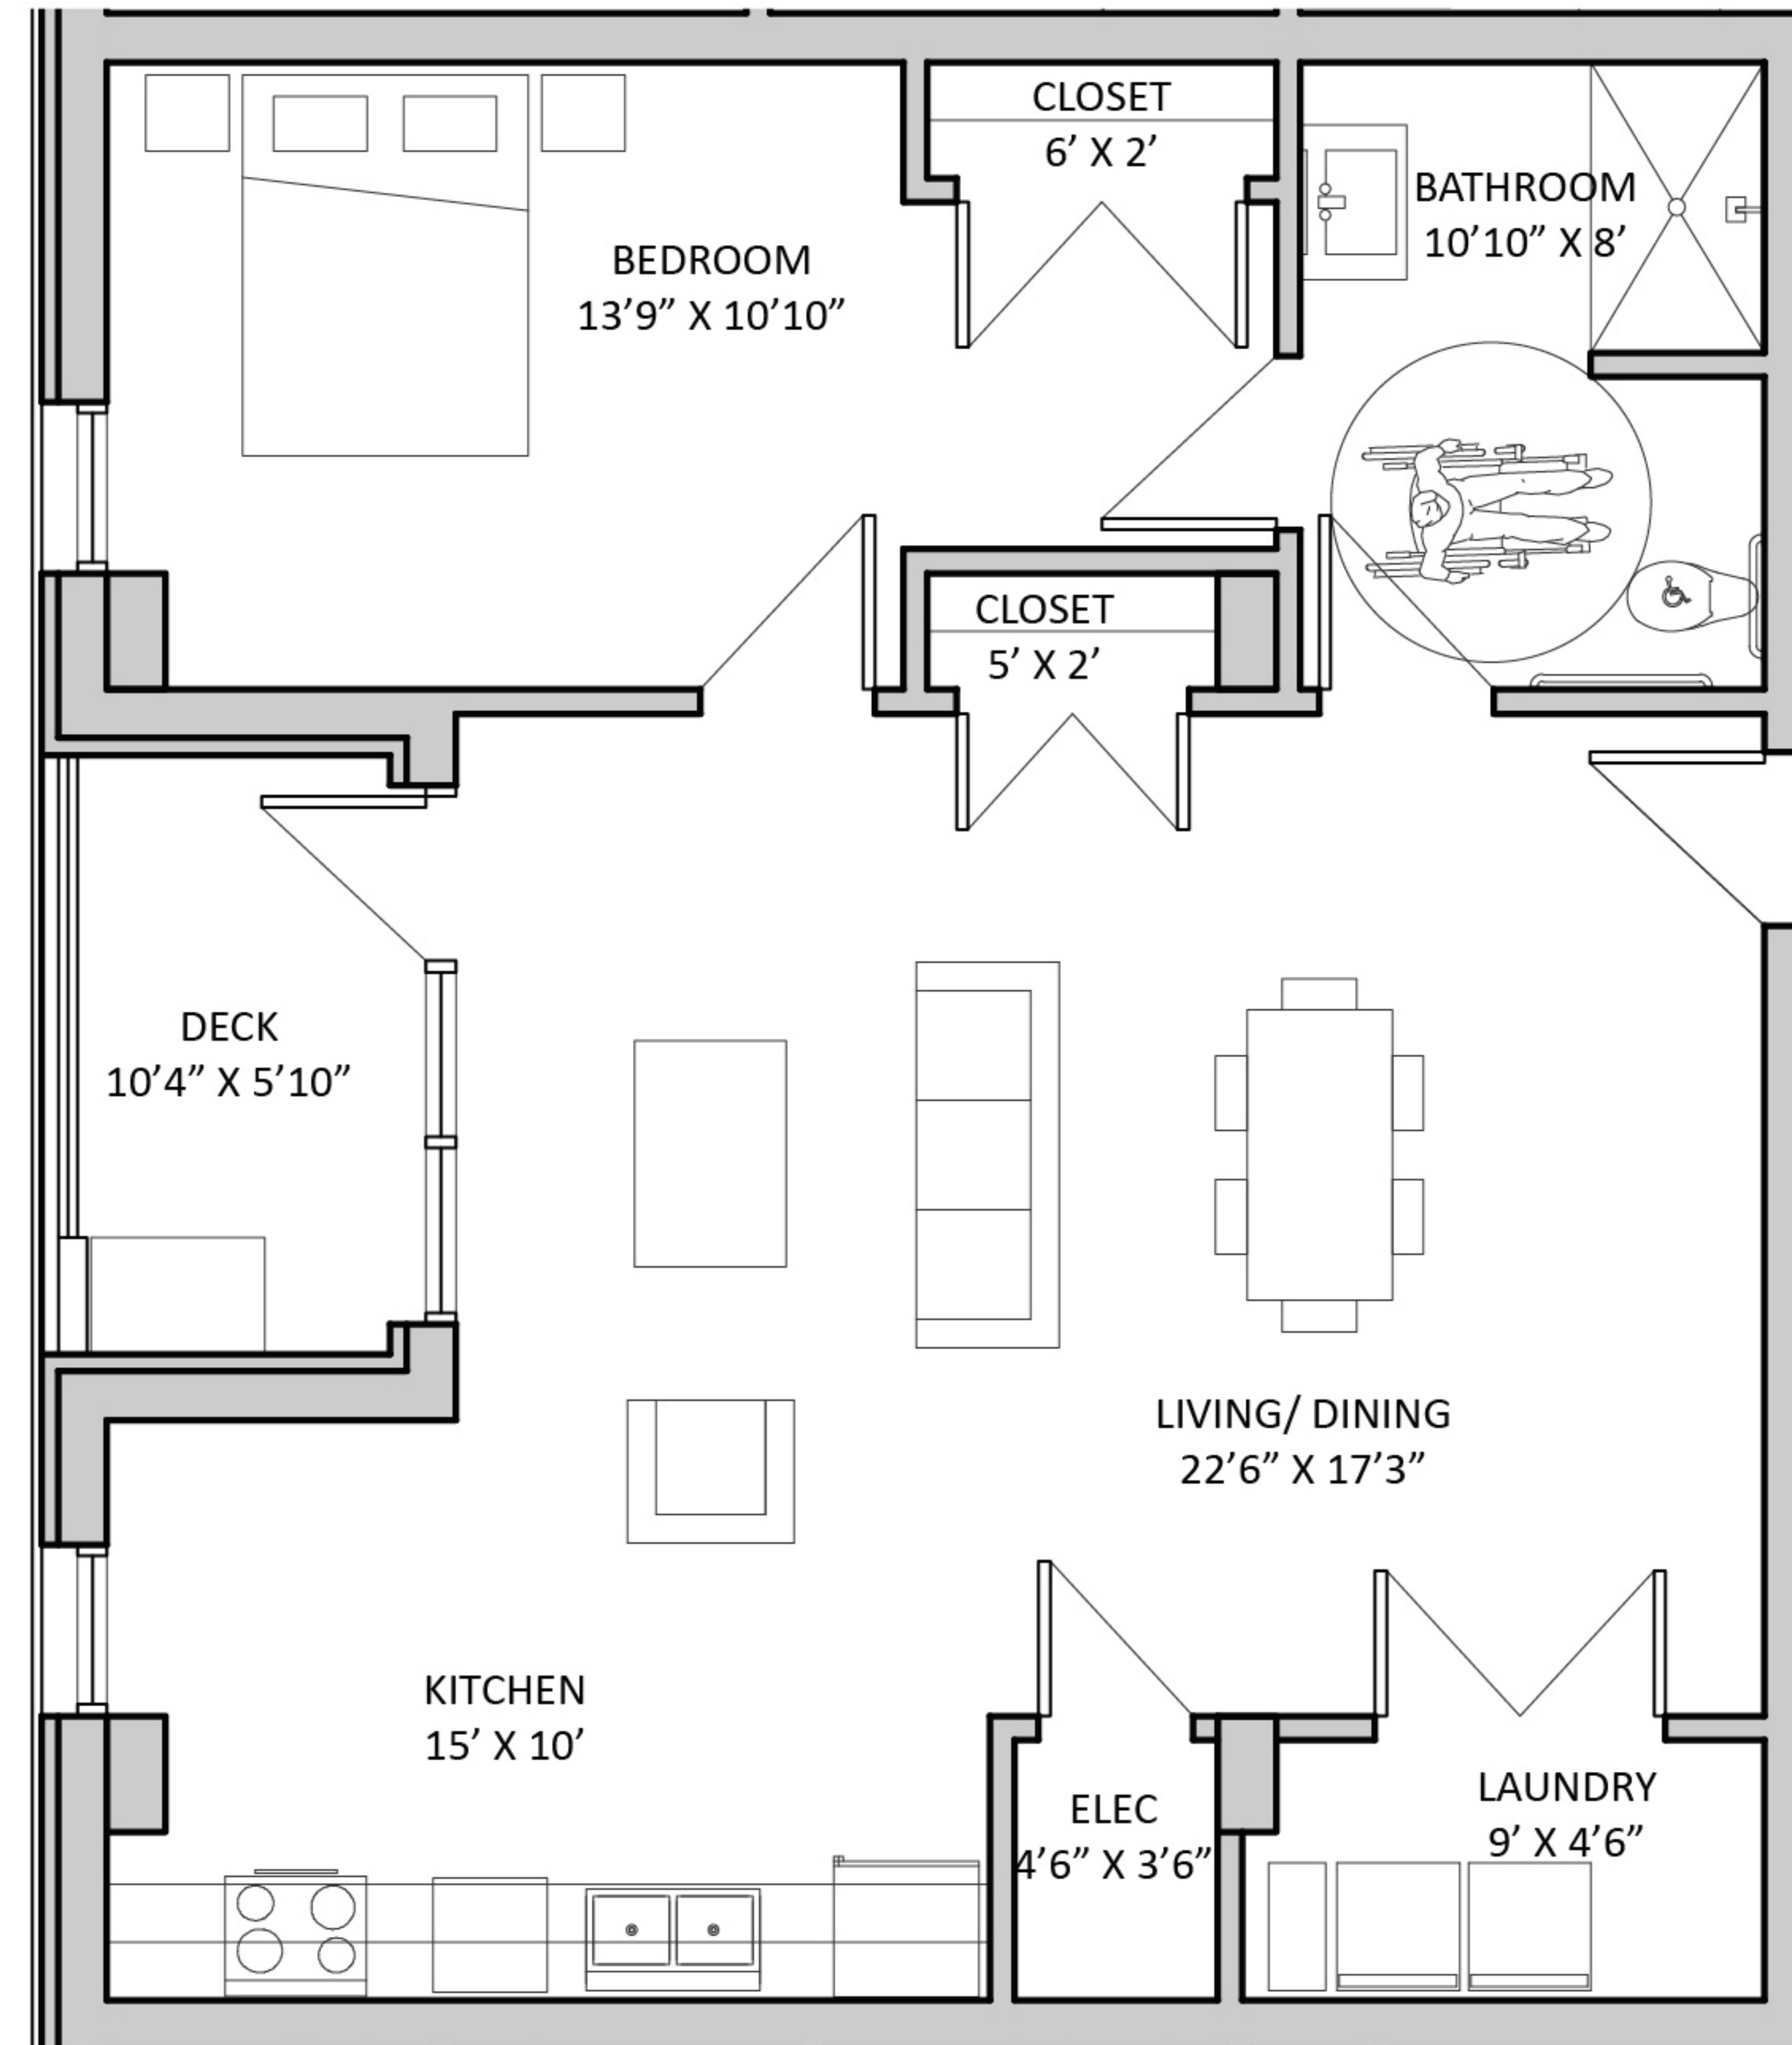

NOTE: SUITES MAY VARY DUE TO MINOR
ADJUSTMENTS DURING CONSTRUCTION