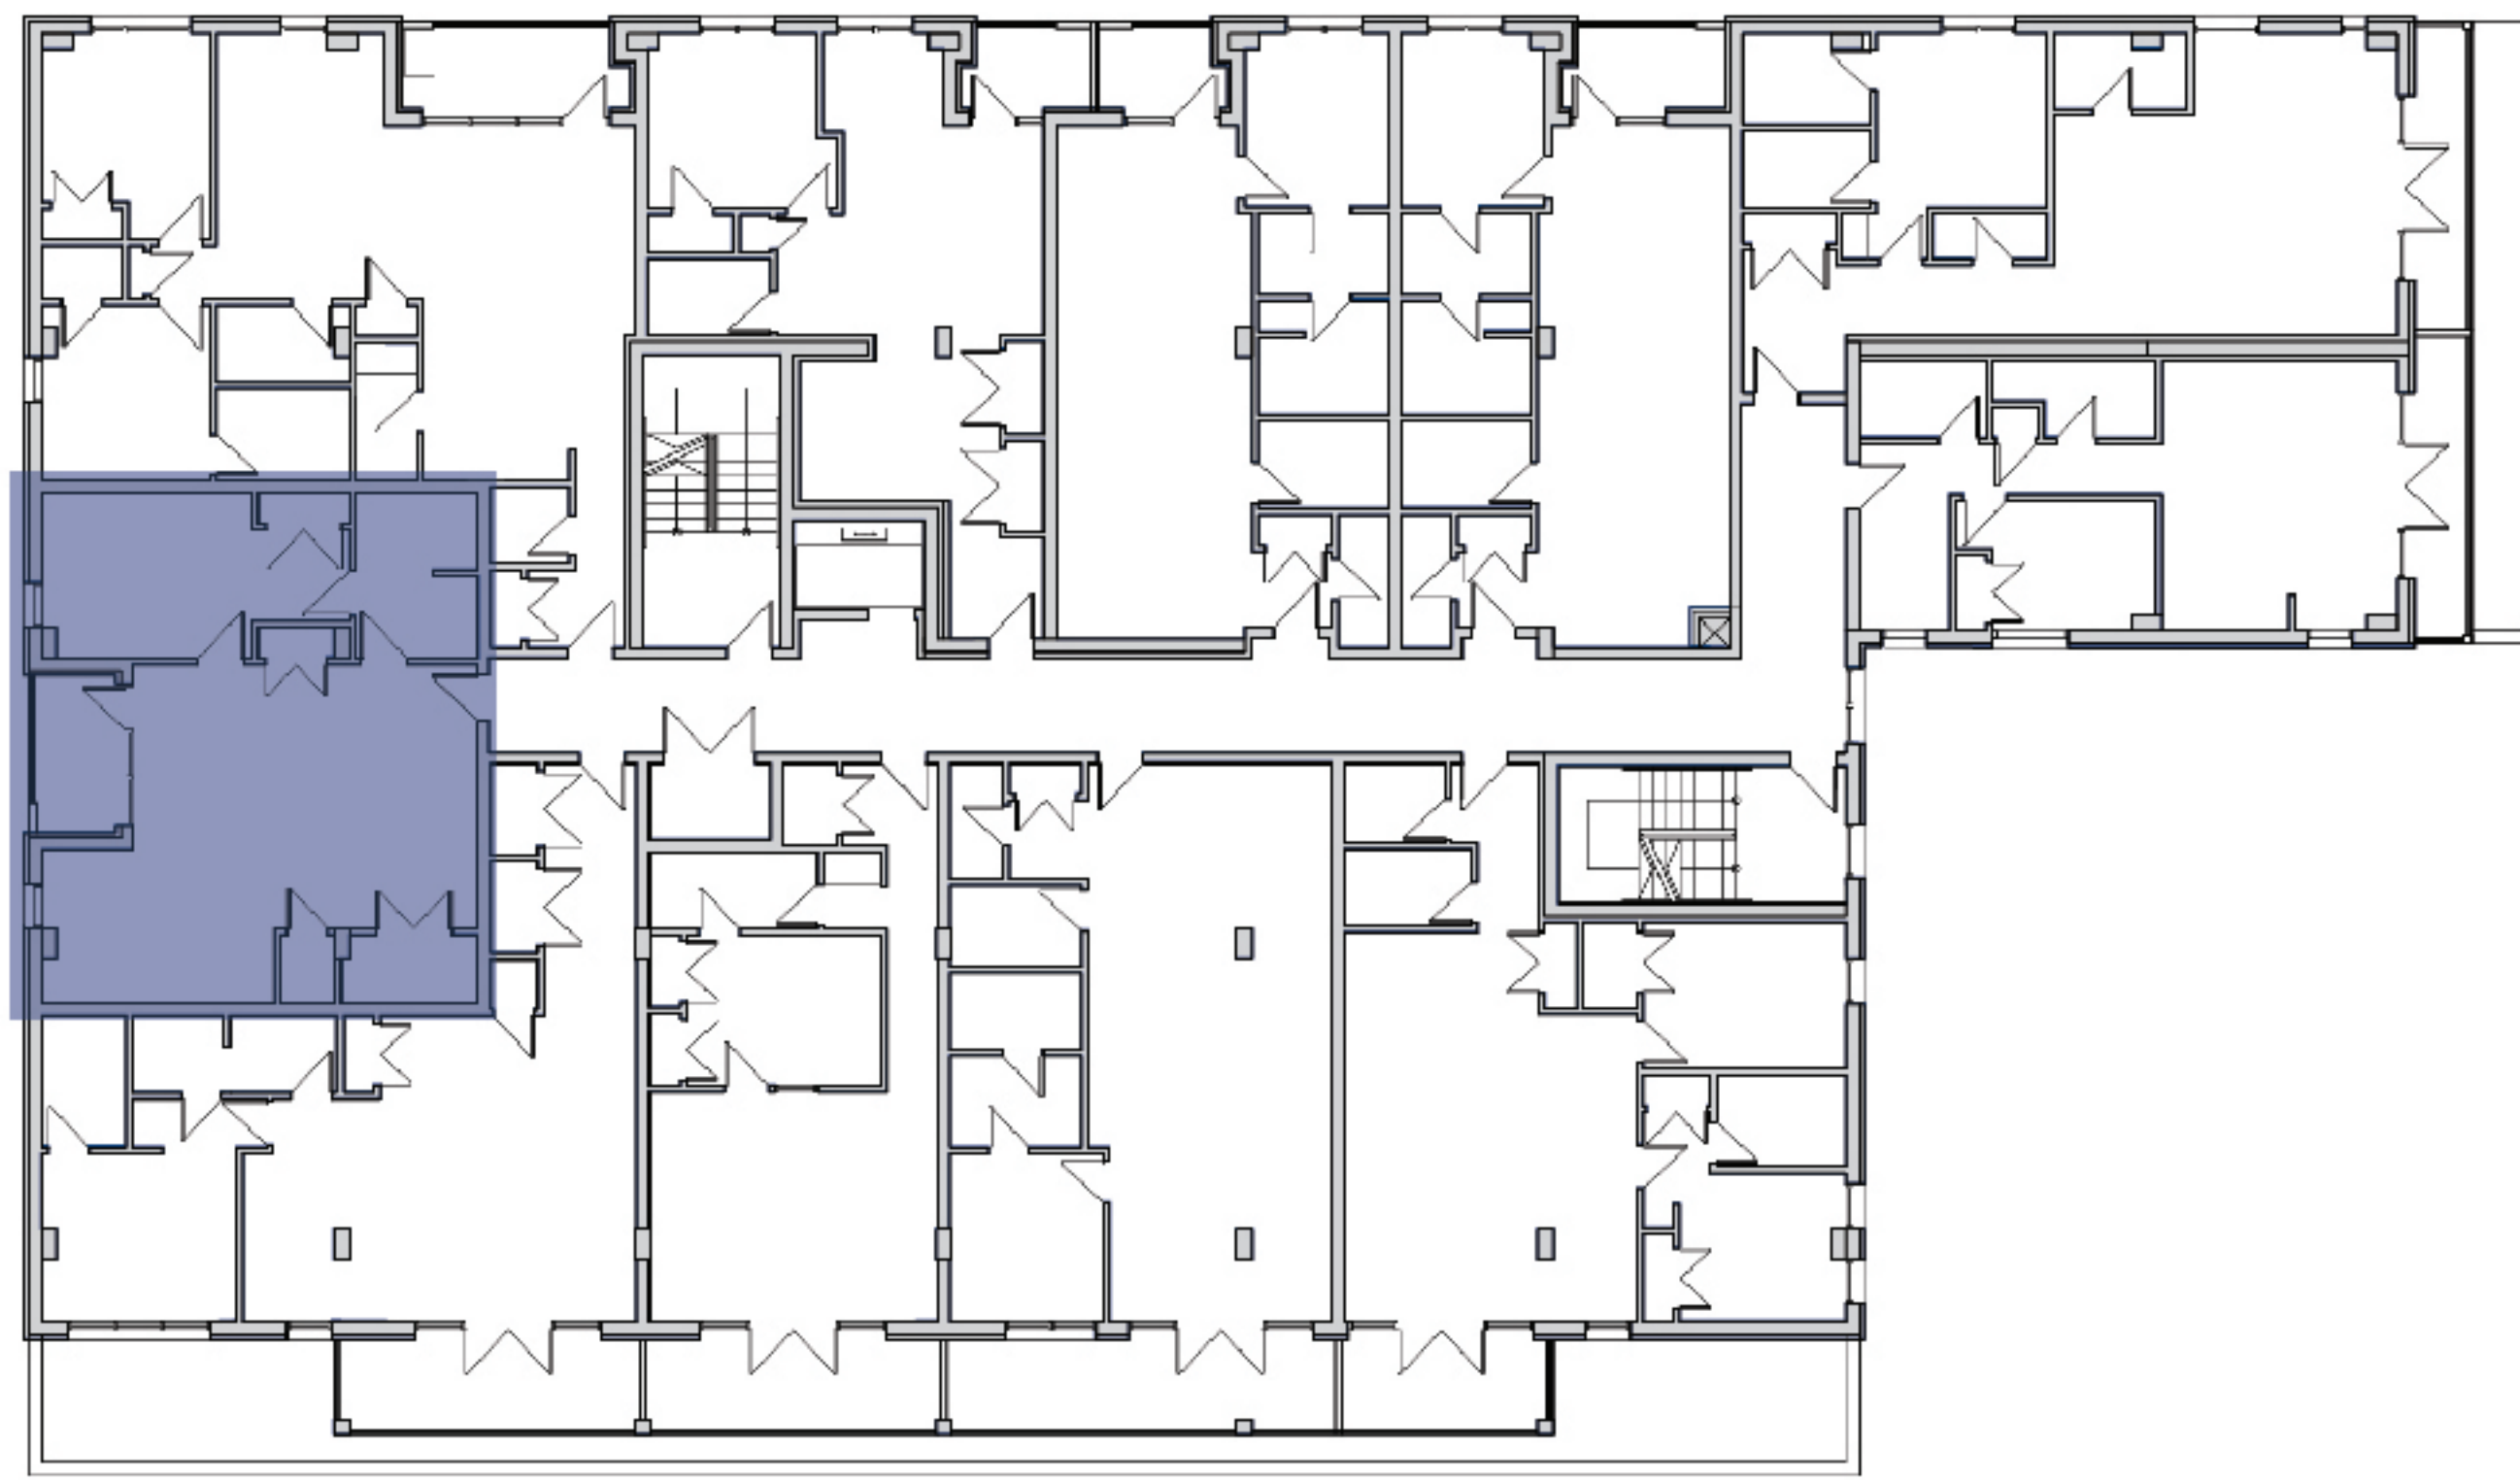

# THE ROBI

on roberts

UNIT 403 - Barrier Free - 1 Bedroom  
(LEVEL 400-700)

## KEY PLAN

NET SUITE AREA (approx.)  
883 sqft

UNIT(S): 403, 503, 603, 703