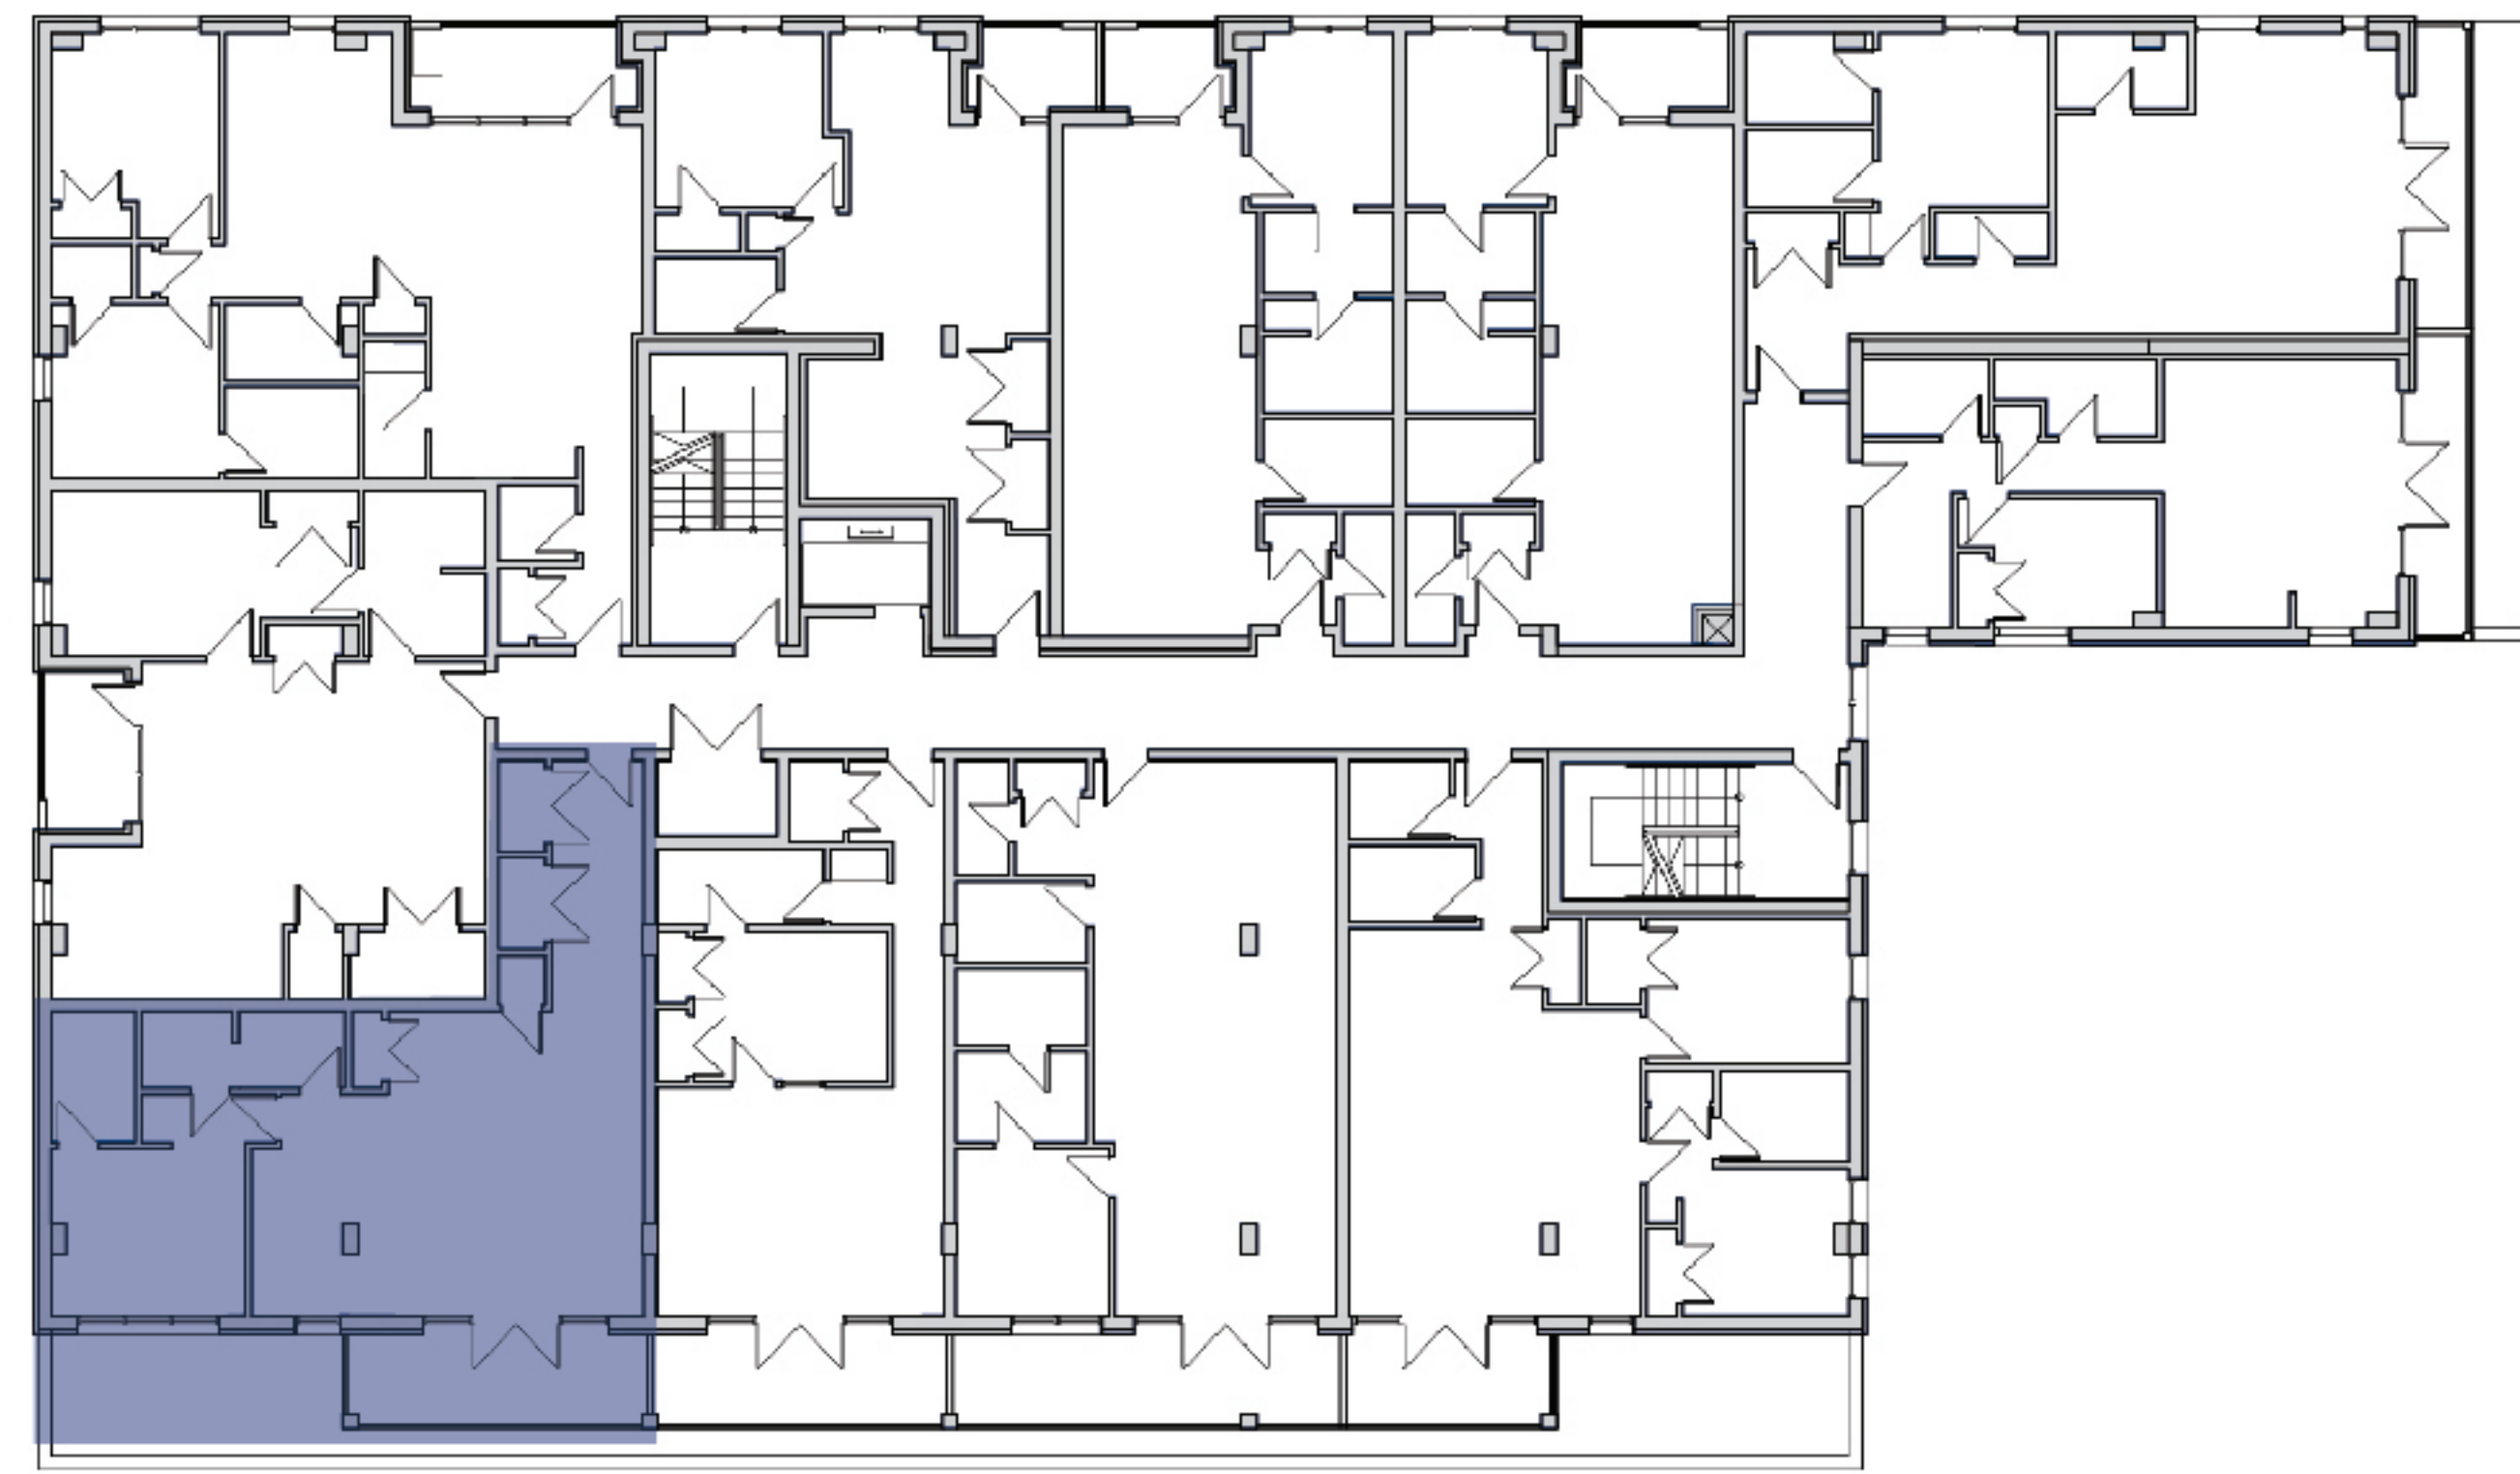

# THE ROBI

on roberts

UNIT 402 - 1 Bedroom  
(LEVEL 400-700)

## KEY PLAN

NET SUITE AREA (approx.)  
935 sqft

UNIT(S): 402, 502, 602, 702

NOTE: SUITES MAY VARY DUE TO MINOR  
ADJUSTMENTS DURING CONSTRUCTION