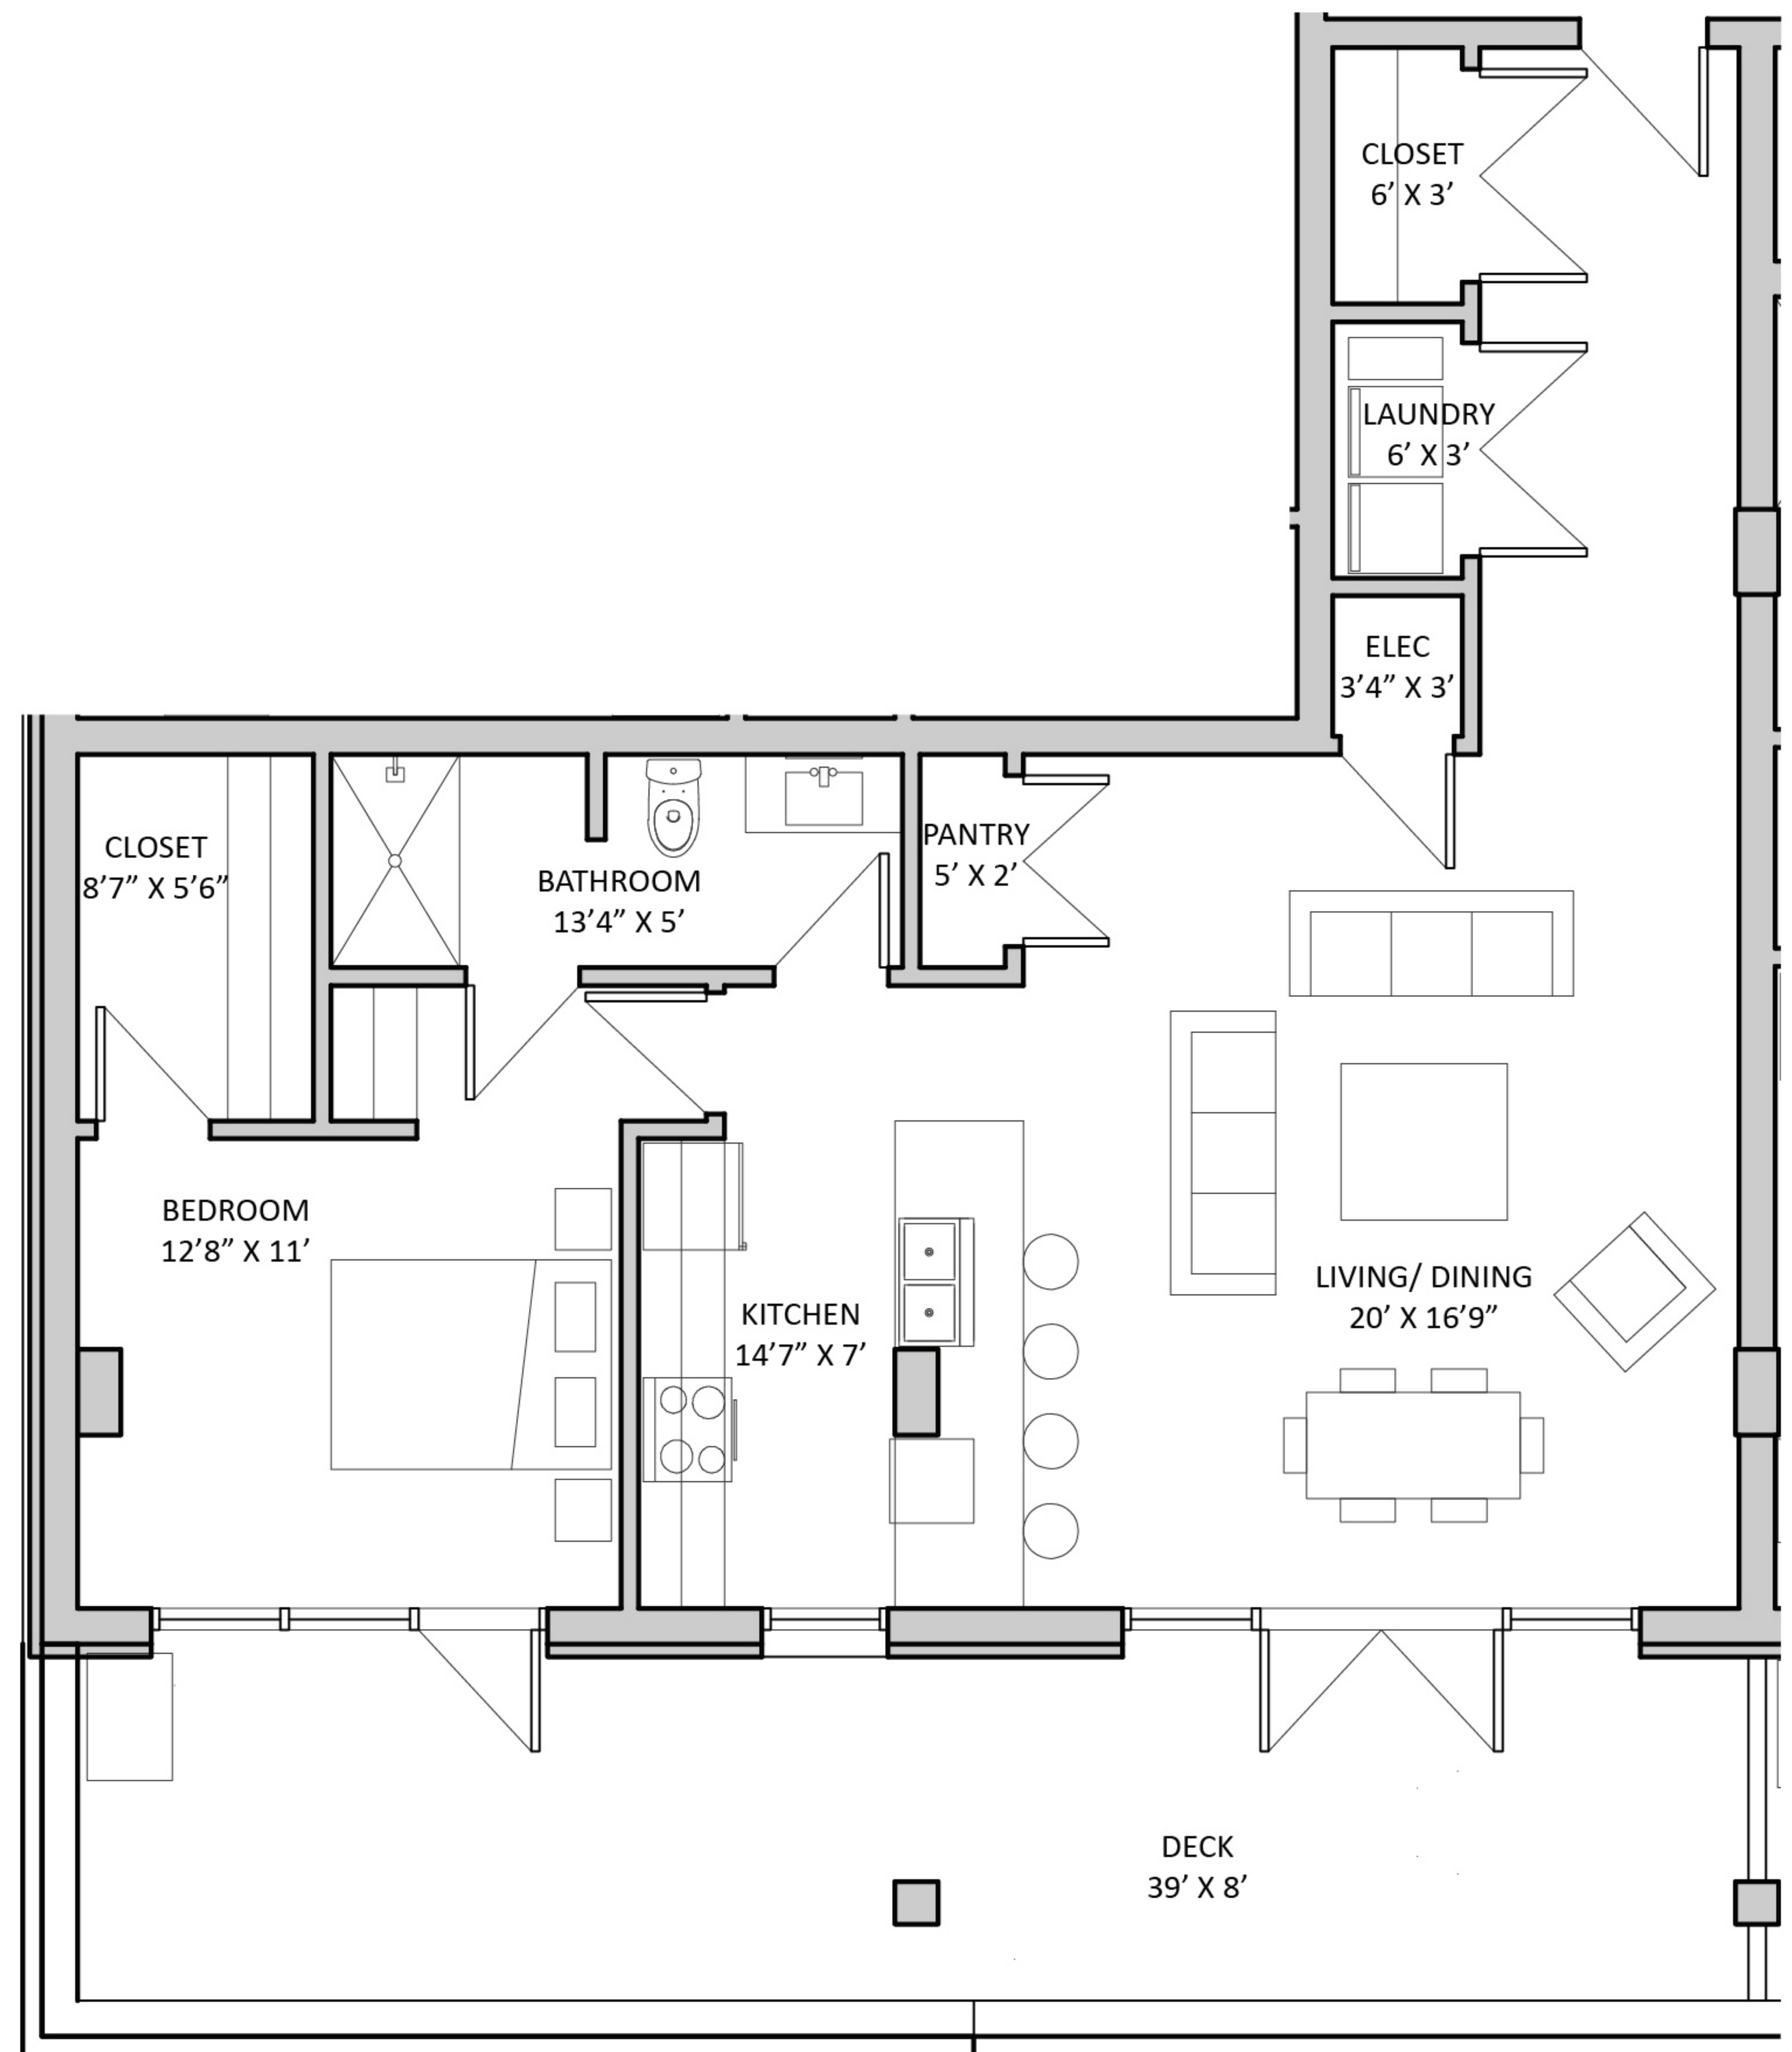

# THE ROBI

on roberts

UNIT 402 - 1 Bedroom  
(LEVEL 400-700)

## KEY PLAN

NET SUITE AREA (approx.)  
935 sqft

UNIT(S): 402, 502, 602, 702

NOTE: SUITES MAY VARY DUE TO MINOR  
ADJUSTMENTS DURING CONSTRUCTION