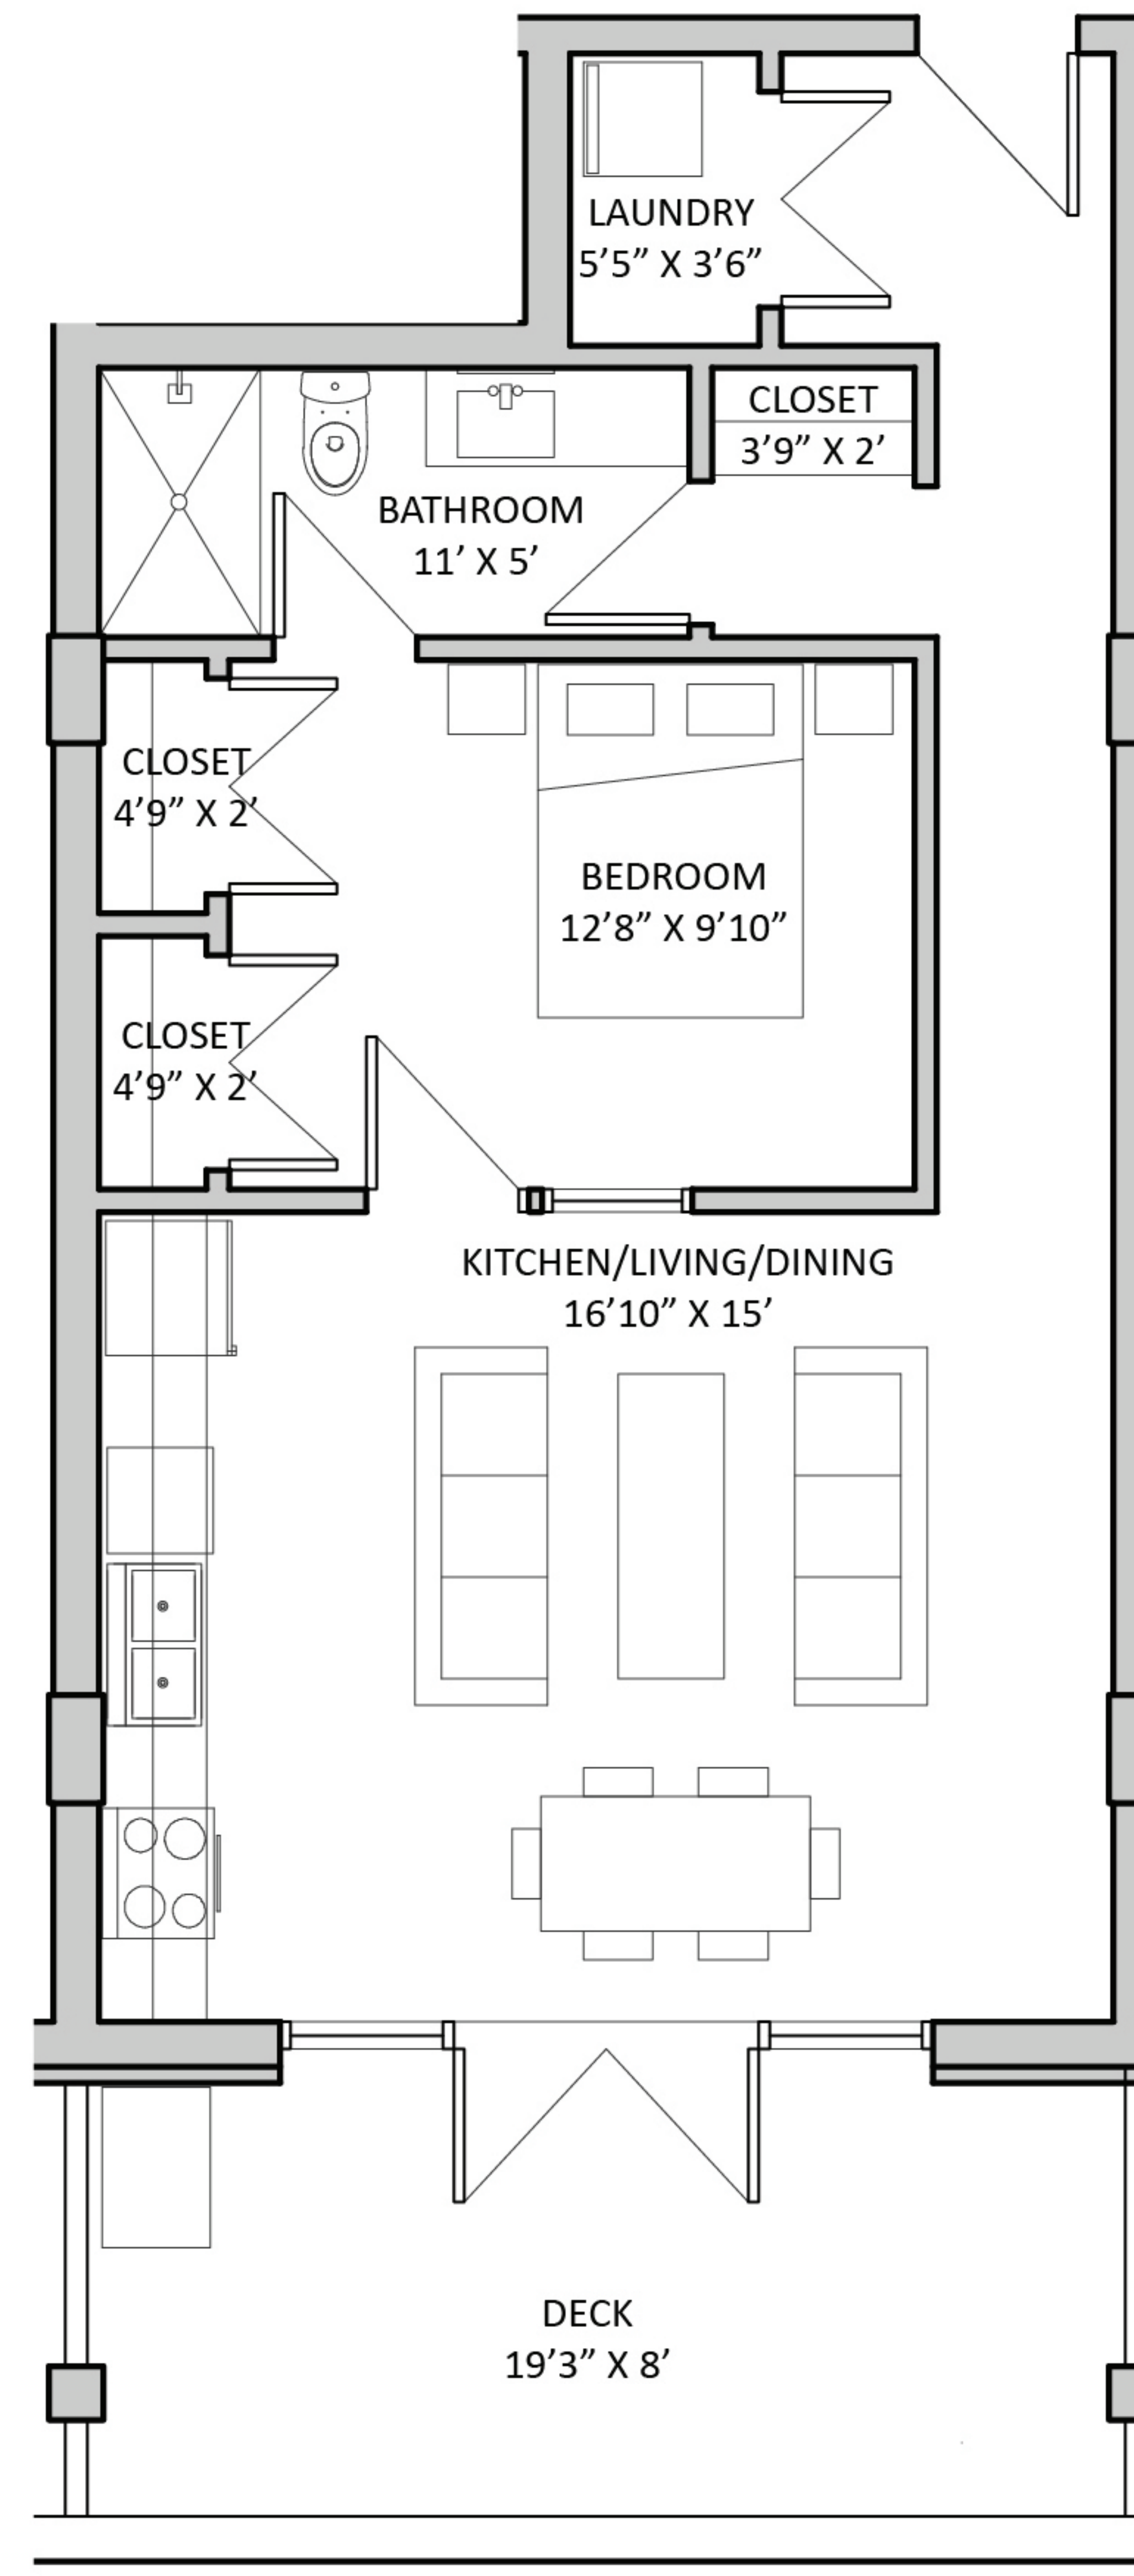

THE ROBI

on roberts

UNIT 401 - 1 Bedroom
(LEVEL 400-700)

KEY PLAN

NET SUITE AREA (approx.)
645 sqft

UNIT(S): 401, 501, 601, 701

MAYNARD

HOLDINGS

NOTE: SUITES MAY VARY DUE TO MINOR
ADJUSTMENTS DURING CONSTRUCTION