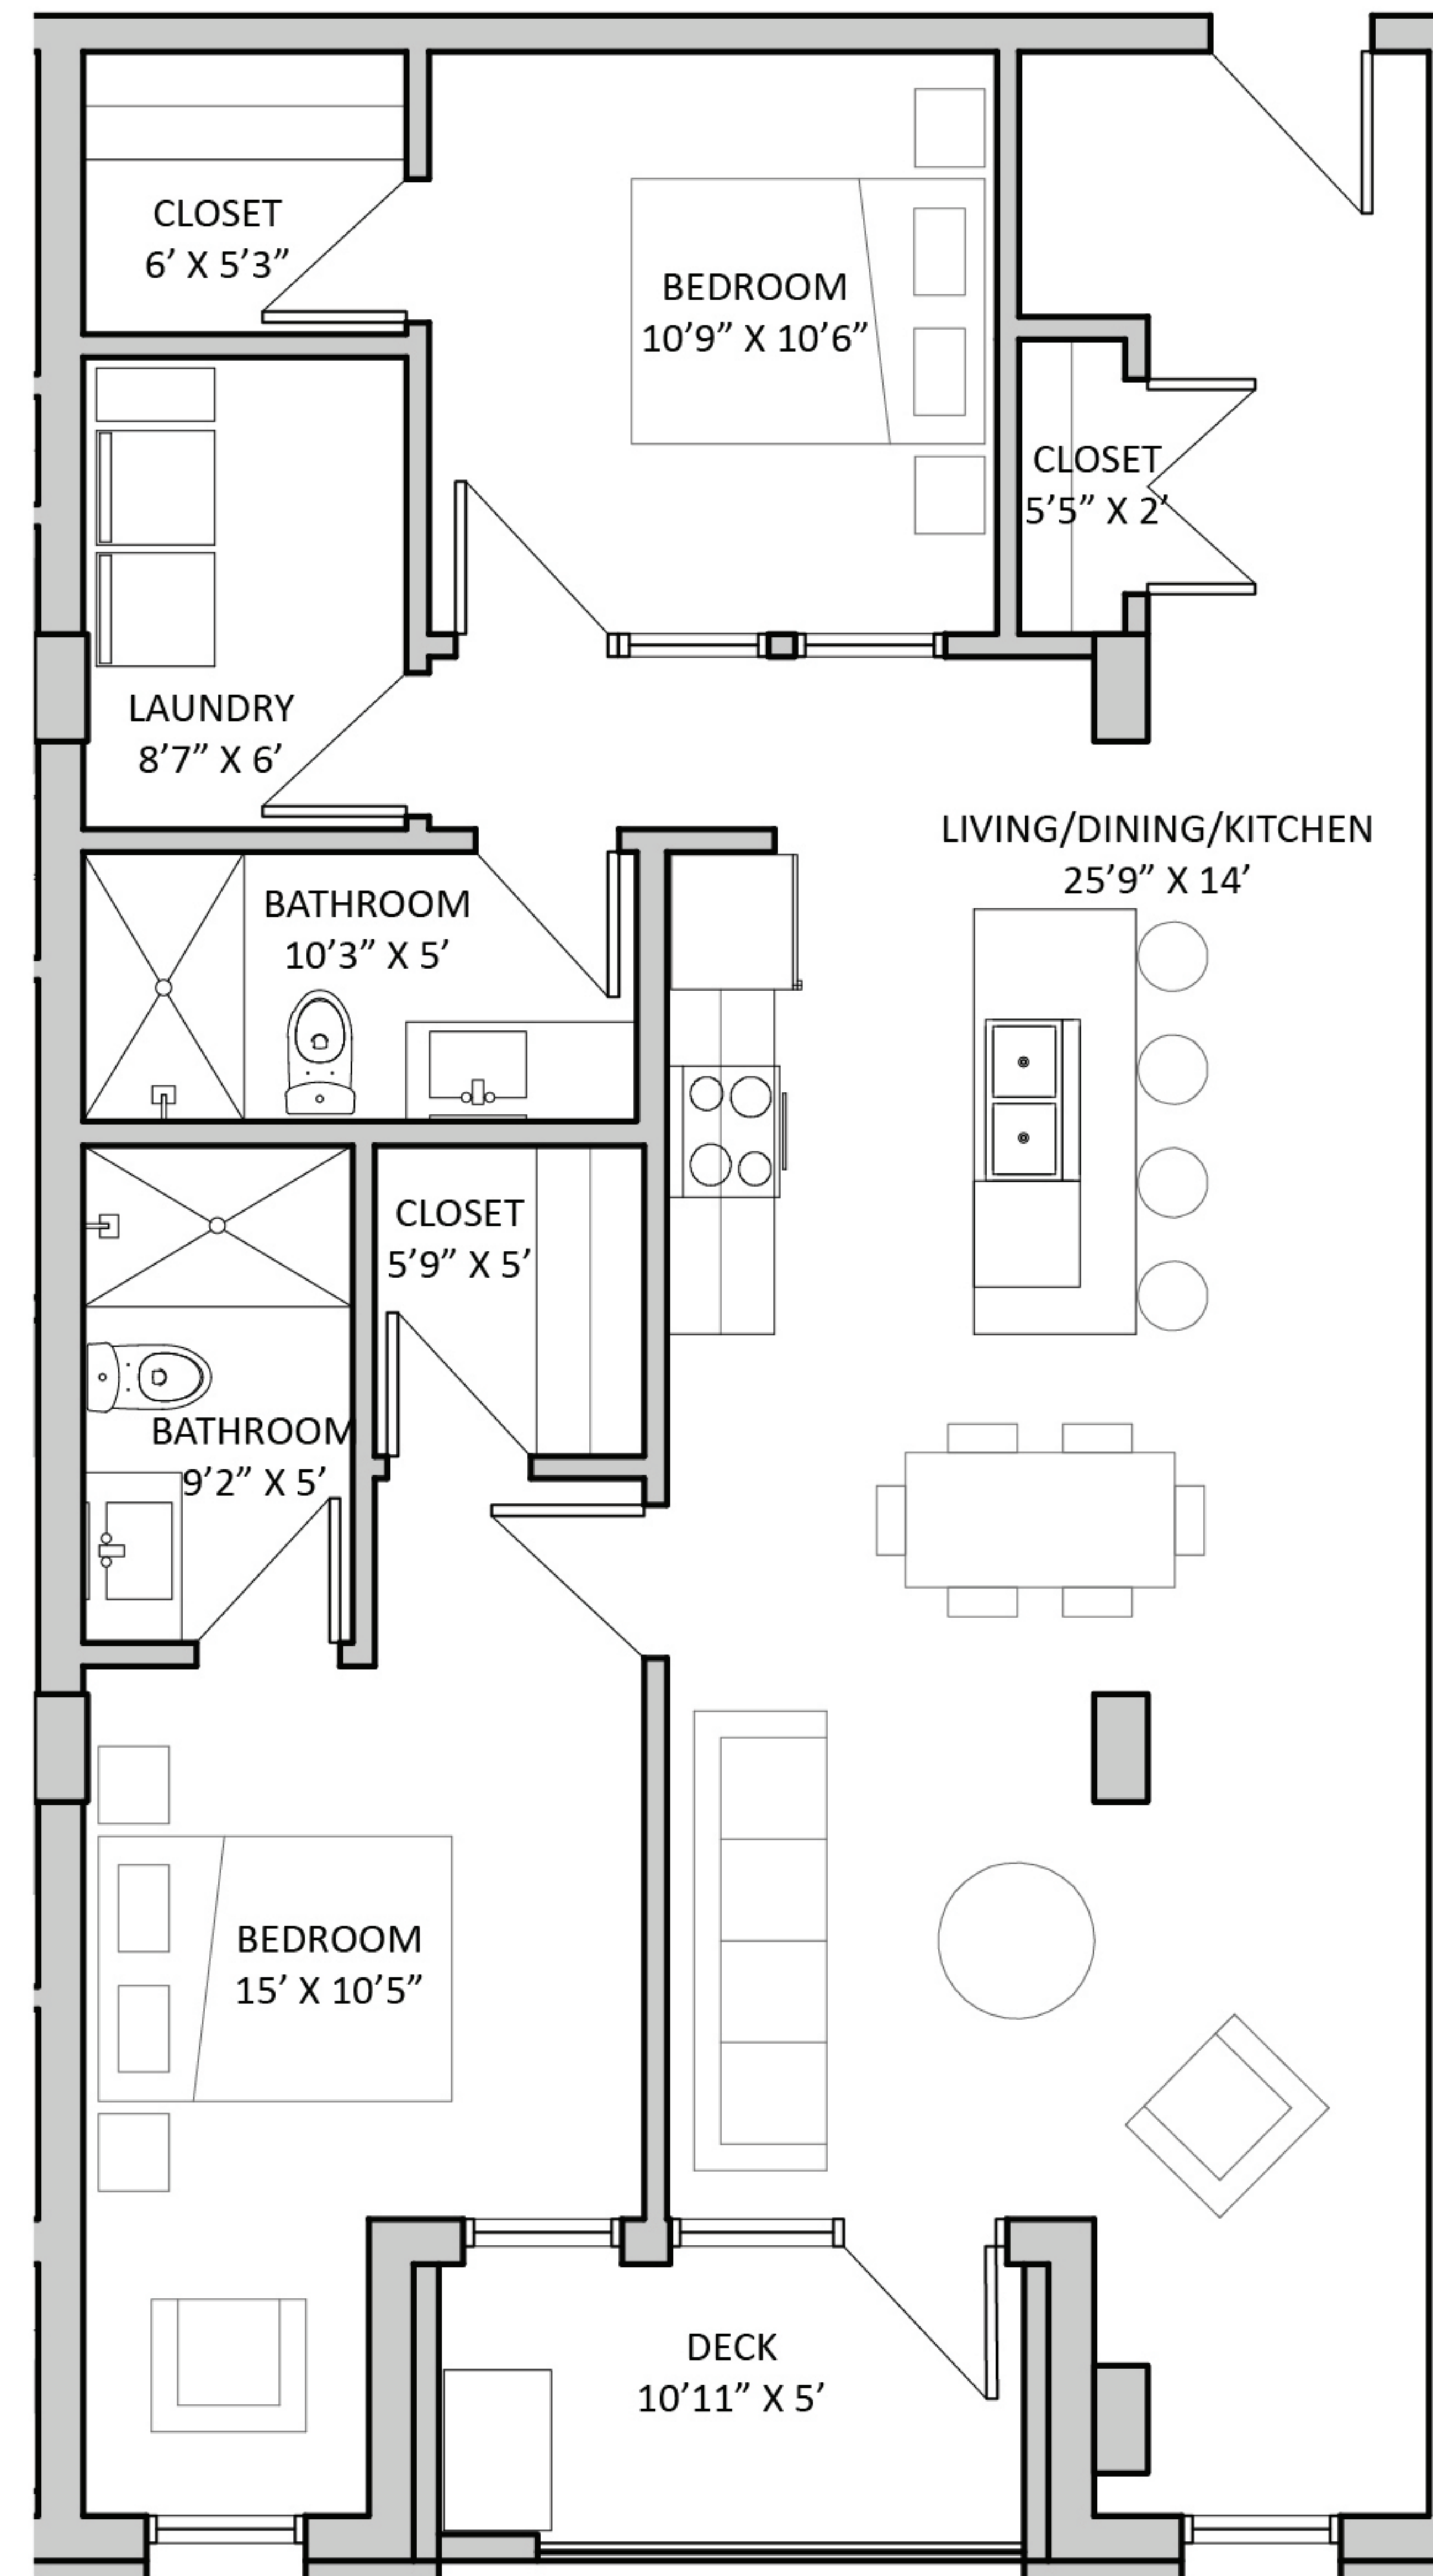

THE ROBI

on roberts

UNIT 211 - 2 Bedroom
(LEVEL 200-300)

KEY PLAN

NET SUITE AREA (approx.)
1065 sqft

UNIT(S): 211, 311

MAYNARD

HOLDINGS

NOTE: SUITES MAY VARY DUE TO MINOR
ADJUSTMENTS DURING CONSTRUCTION