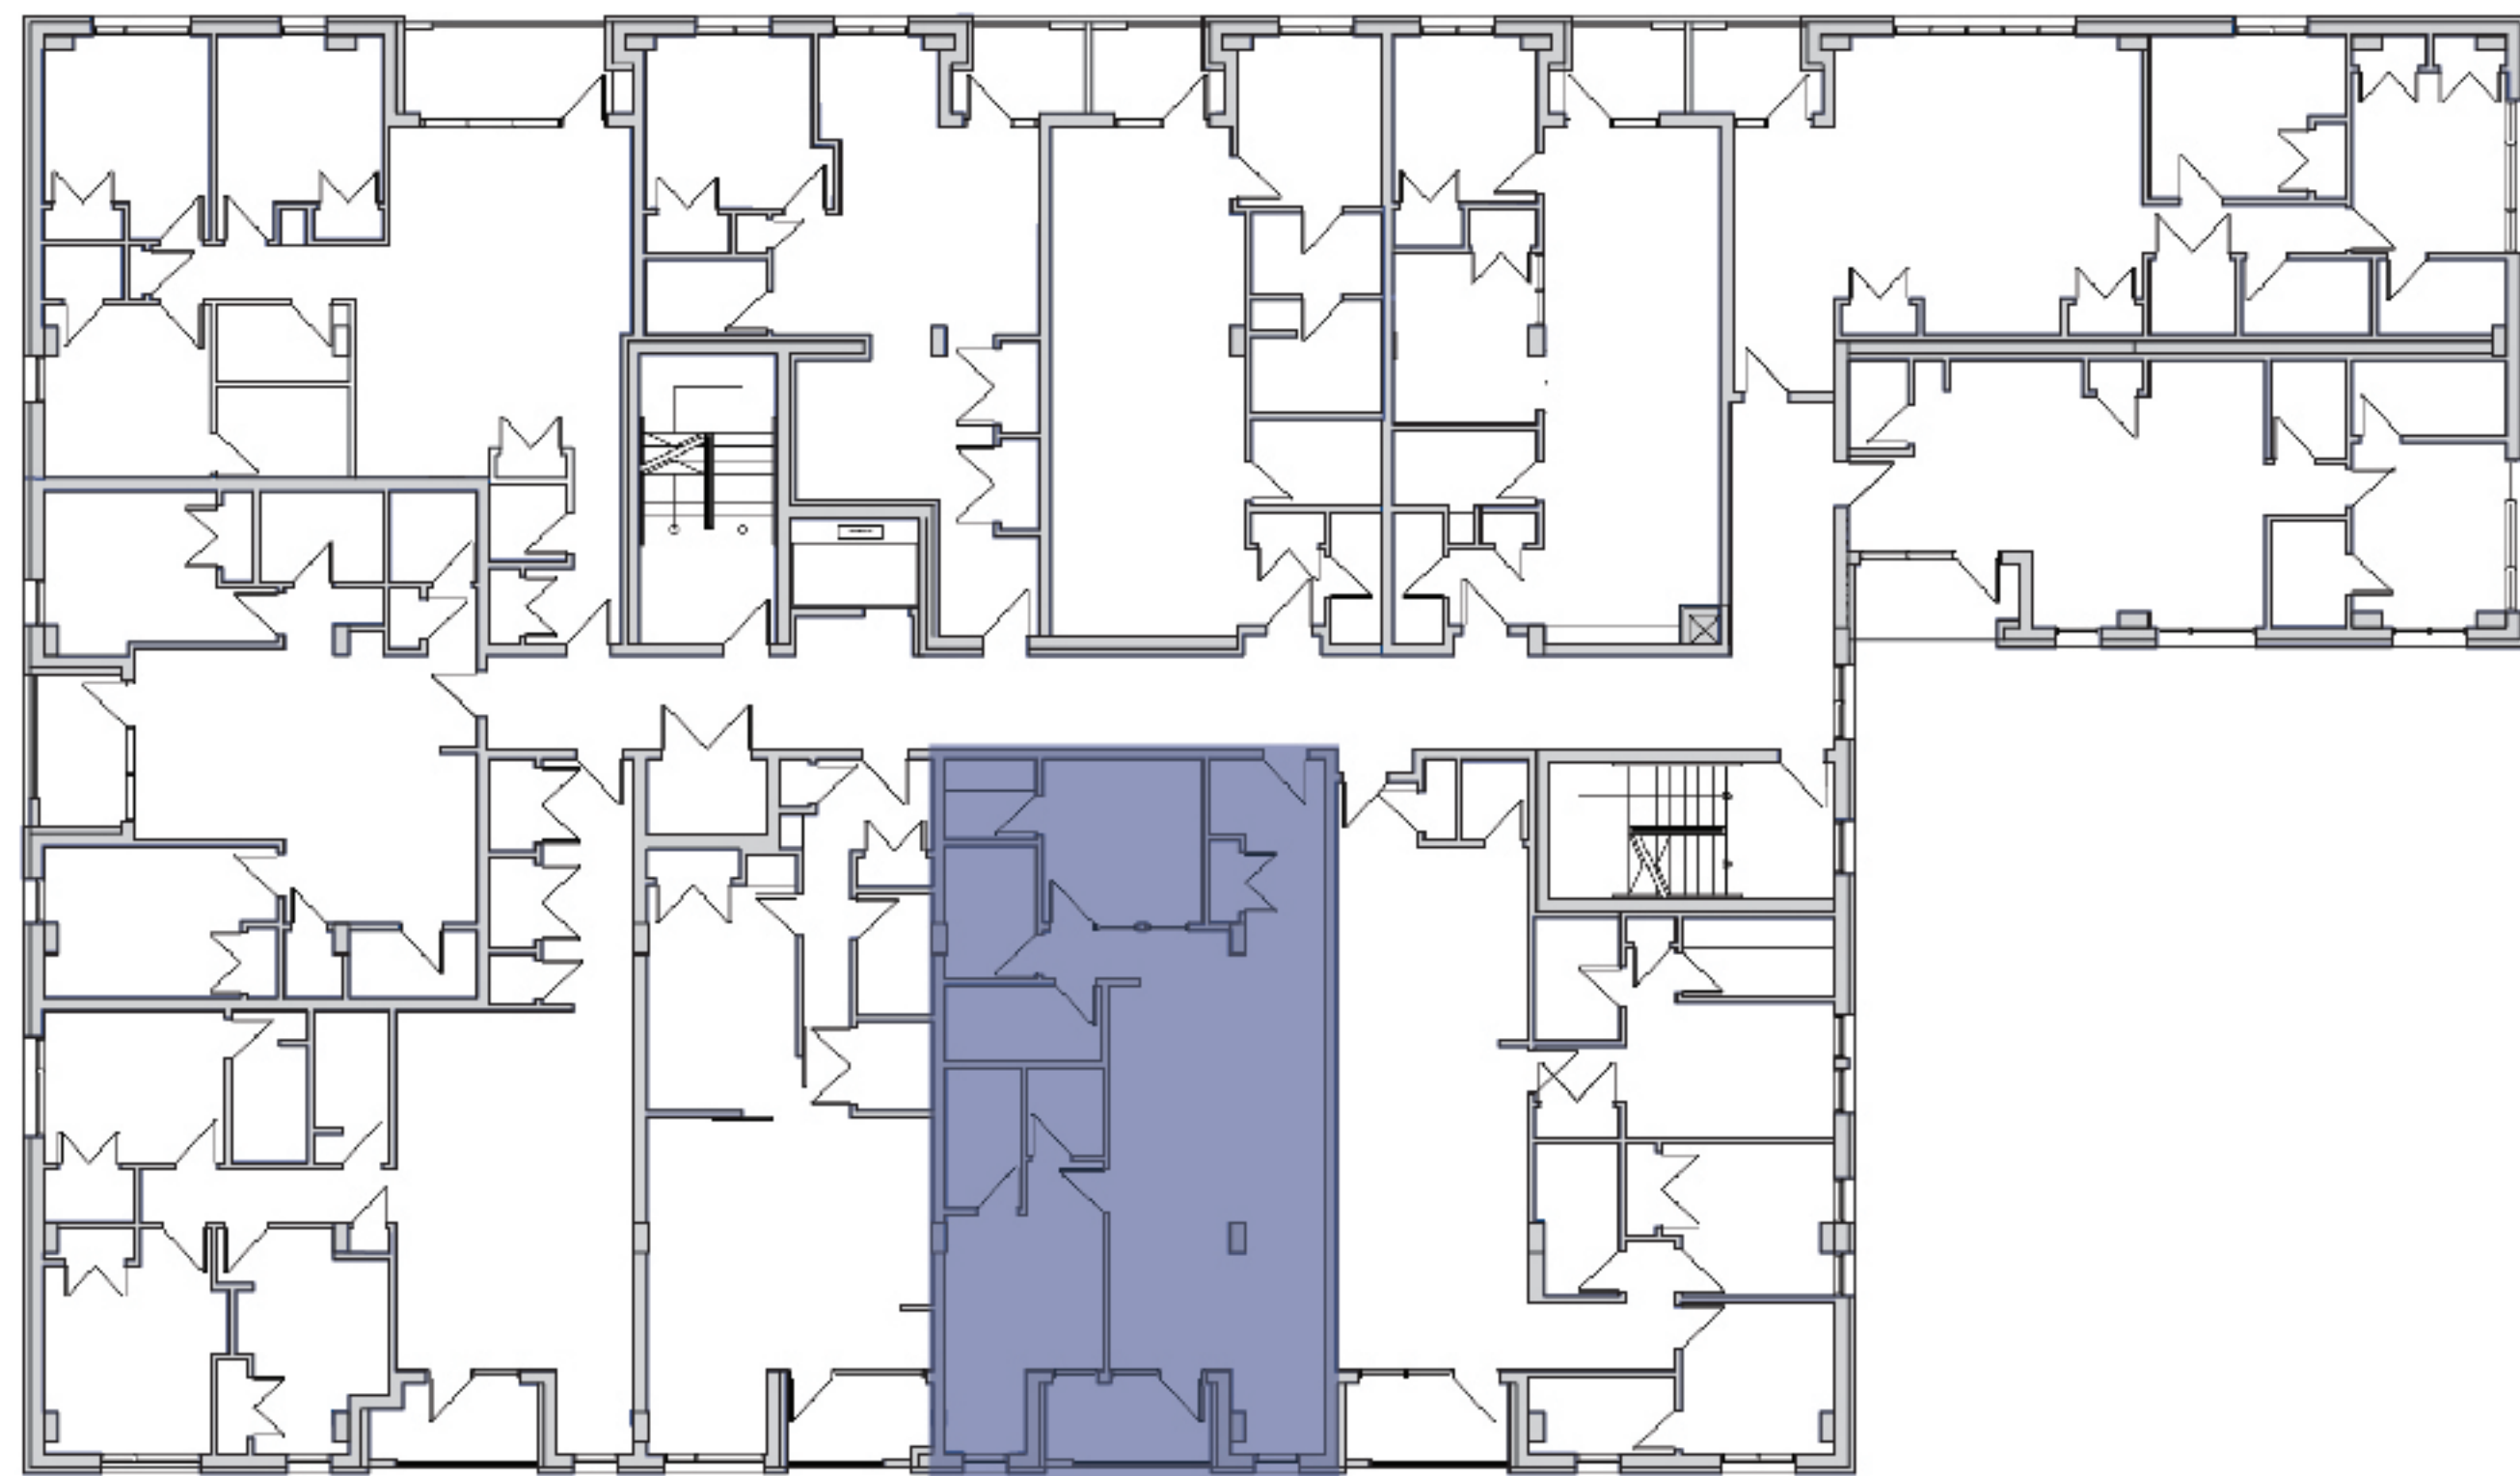

THE ROBI

on roberts

UNIT 211 - 2 Bedroom
(LEVEL 200-300)

KEY PLAN

NET SUITE AREA (approx.)
1065 sqft

UNIT(S): 211, 311

MAYNARD

HOLDINGS

NOTE: SUITES MAY VARY DUE TO MINOR
ADJUSTMENTS DURING CONSTRUCTION