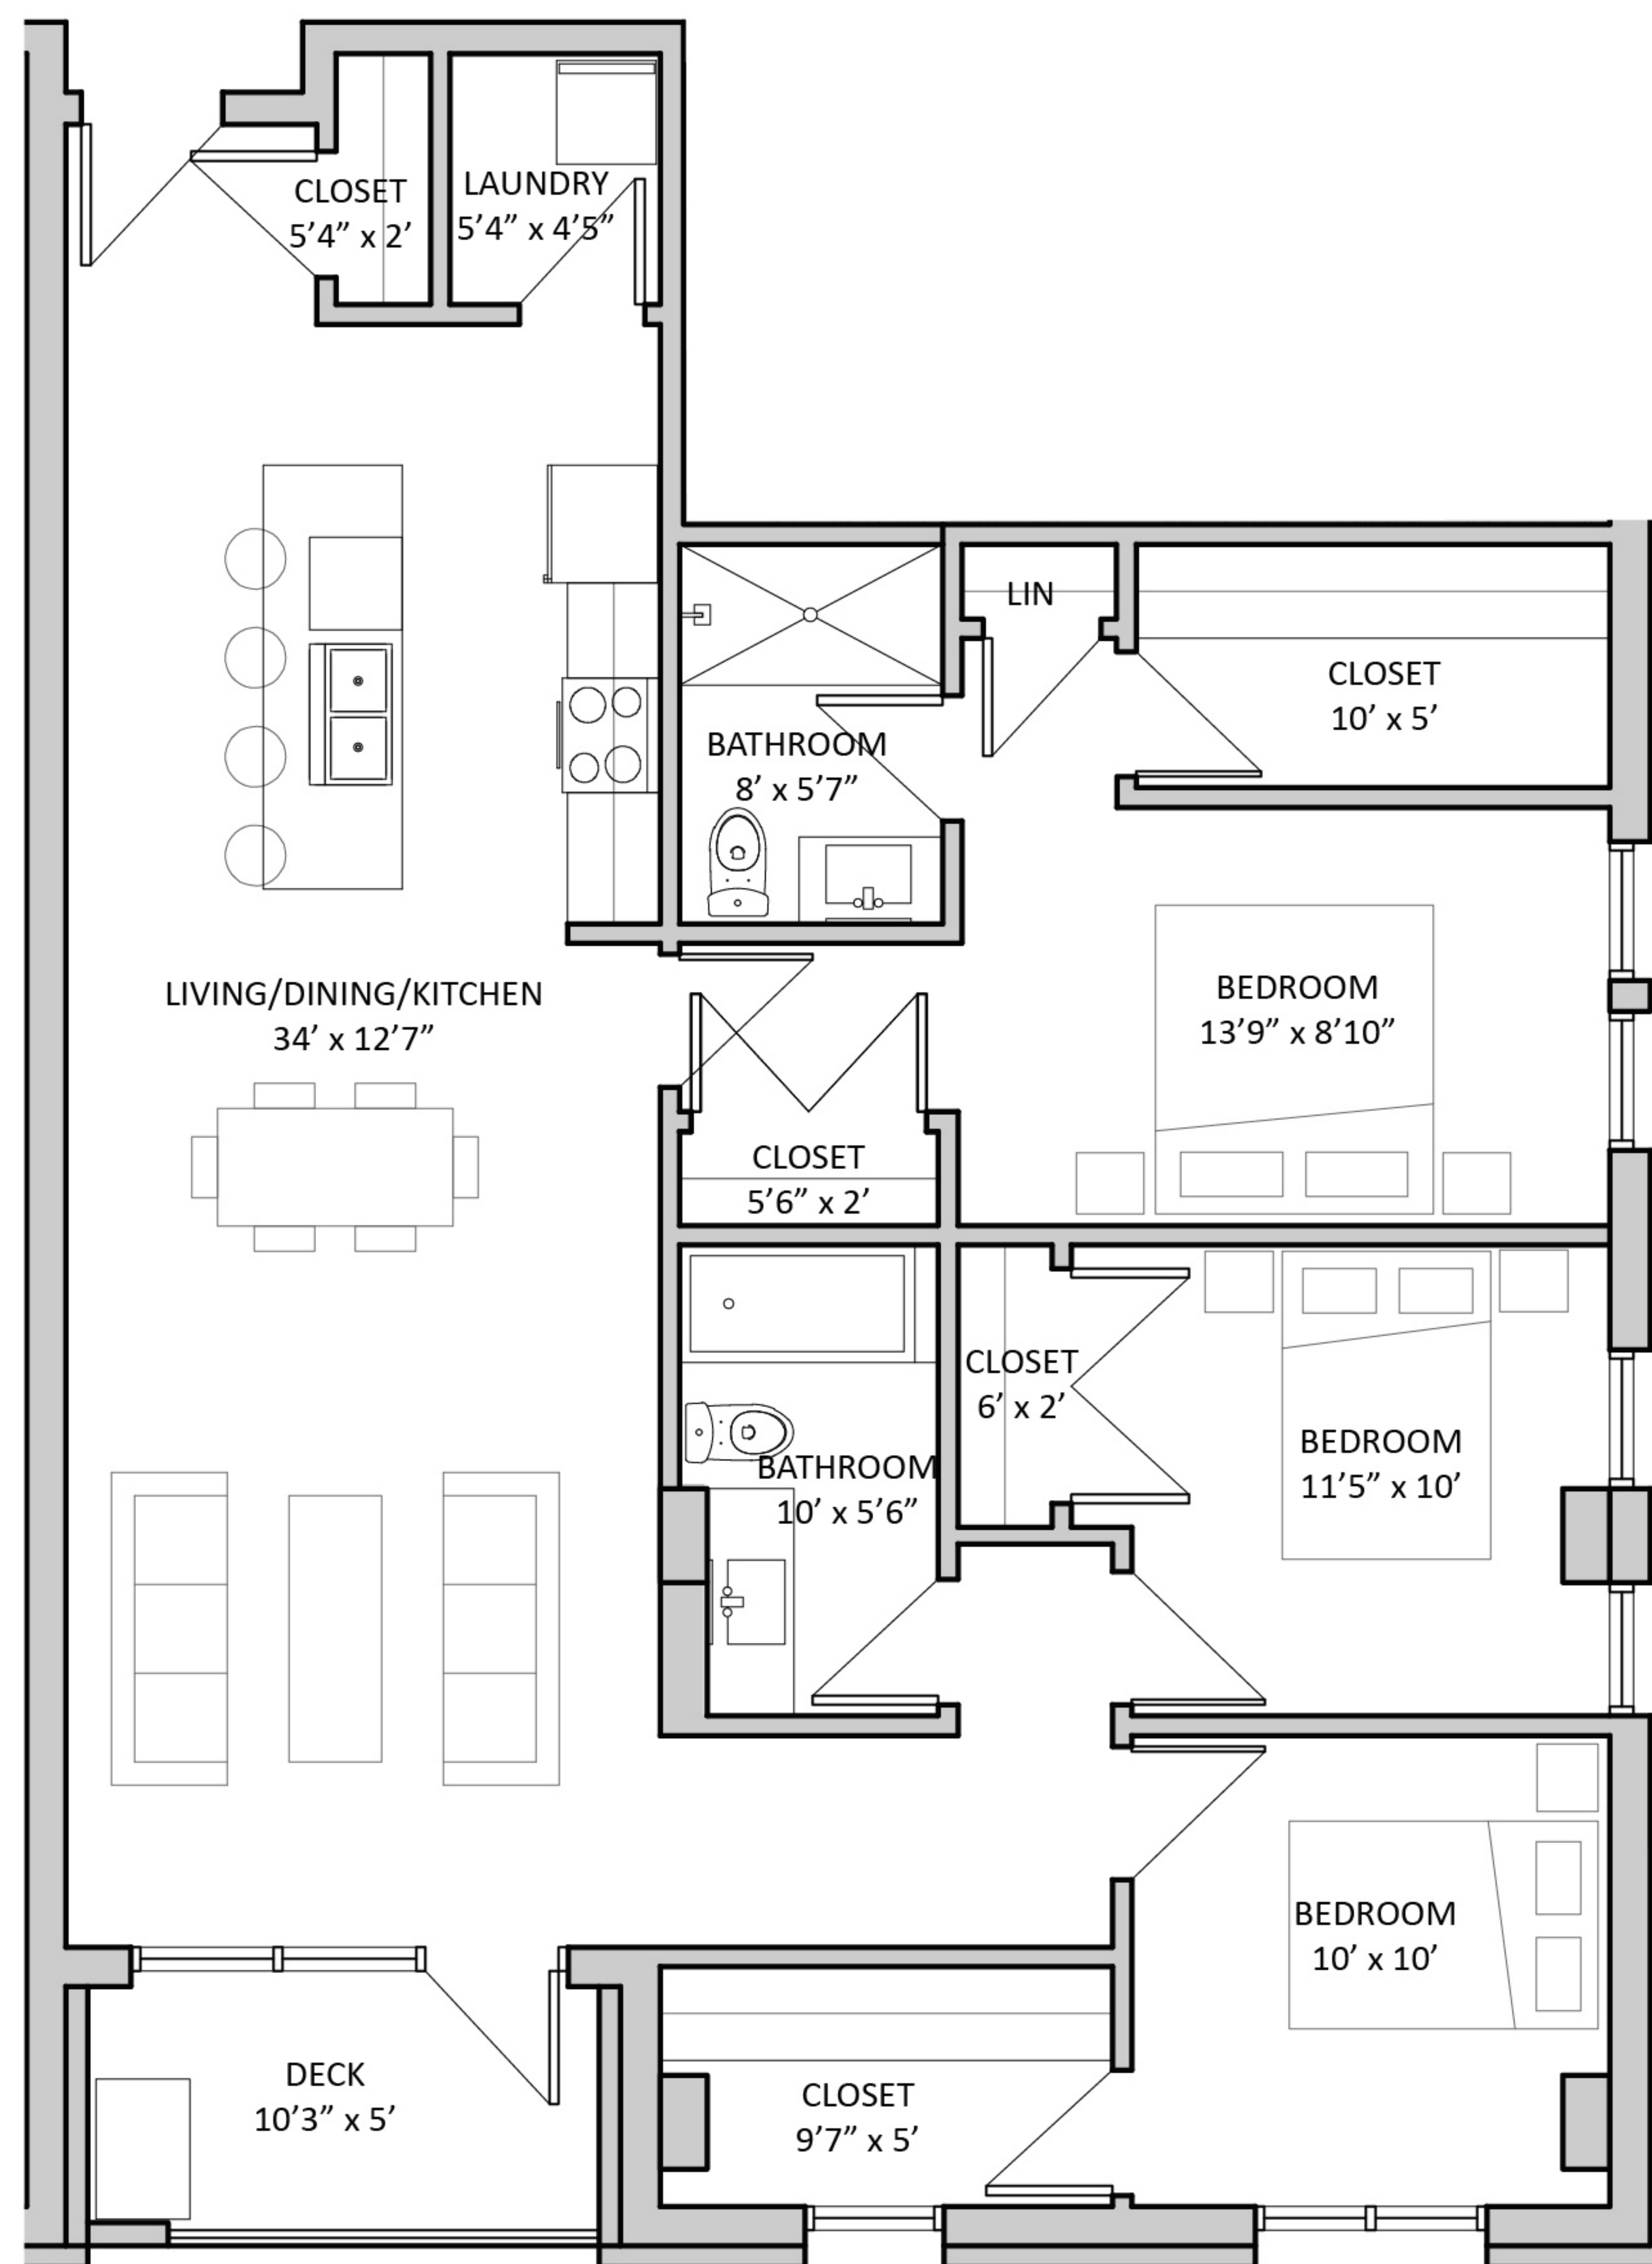

THE ROBI

on roberts

UNIT 210 - 3 Bedroom
(LEVEL 200-300)

KEY PLAN

NET SUITE AREA (approx.)
1238 sqft

UNIT(S): 210, 310

MAYNARD
HOLDINGS

NOTE: SUITES MAY VARY DUE TO MINOR
ADJUSTMENTS DURING CONSTRUCTION