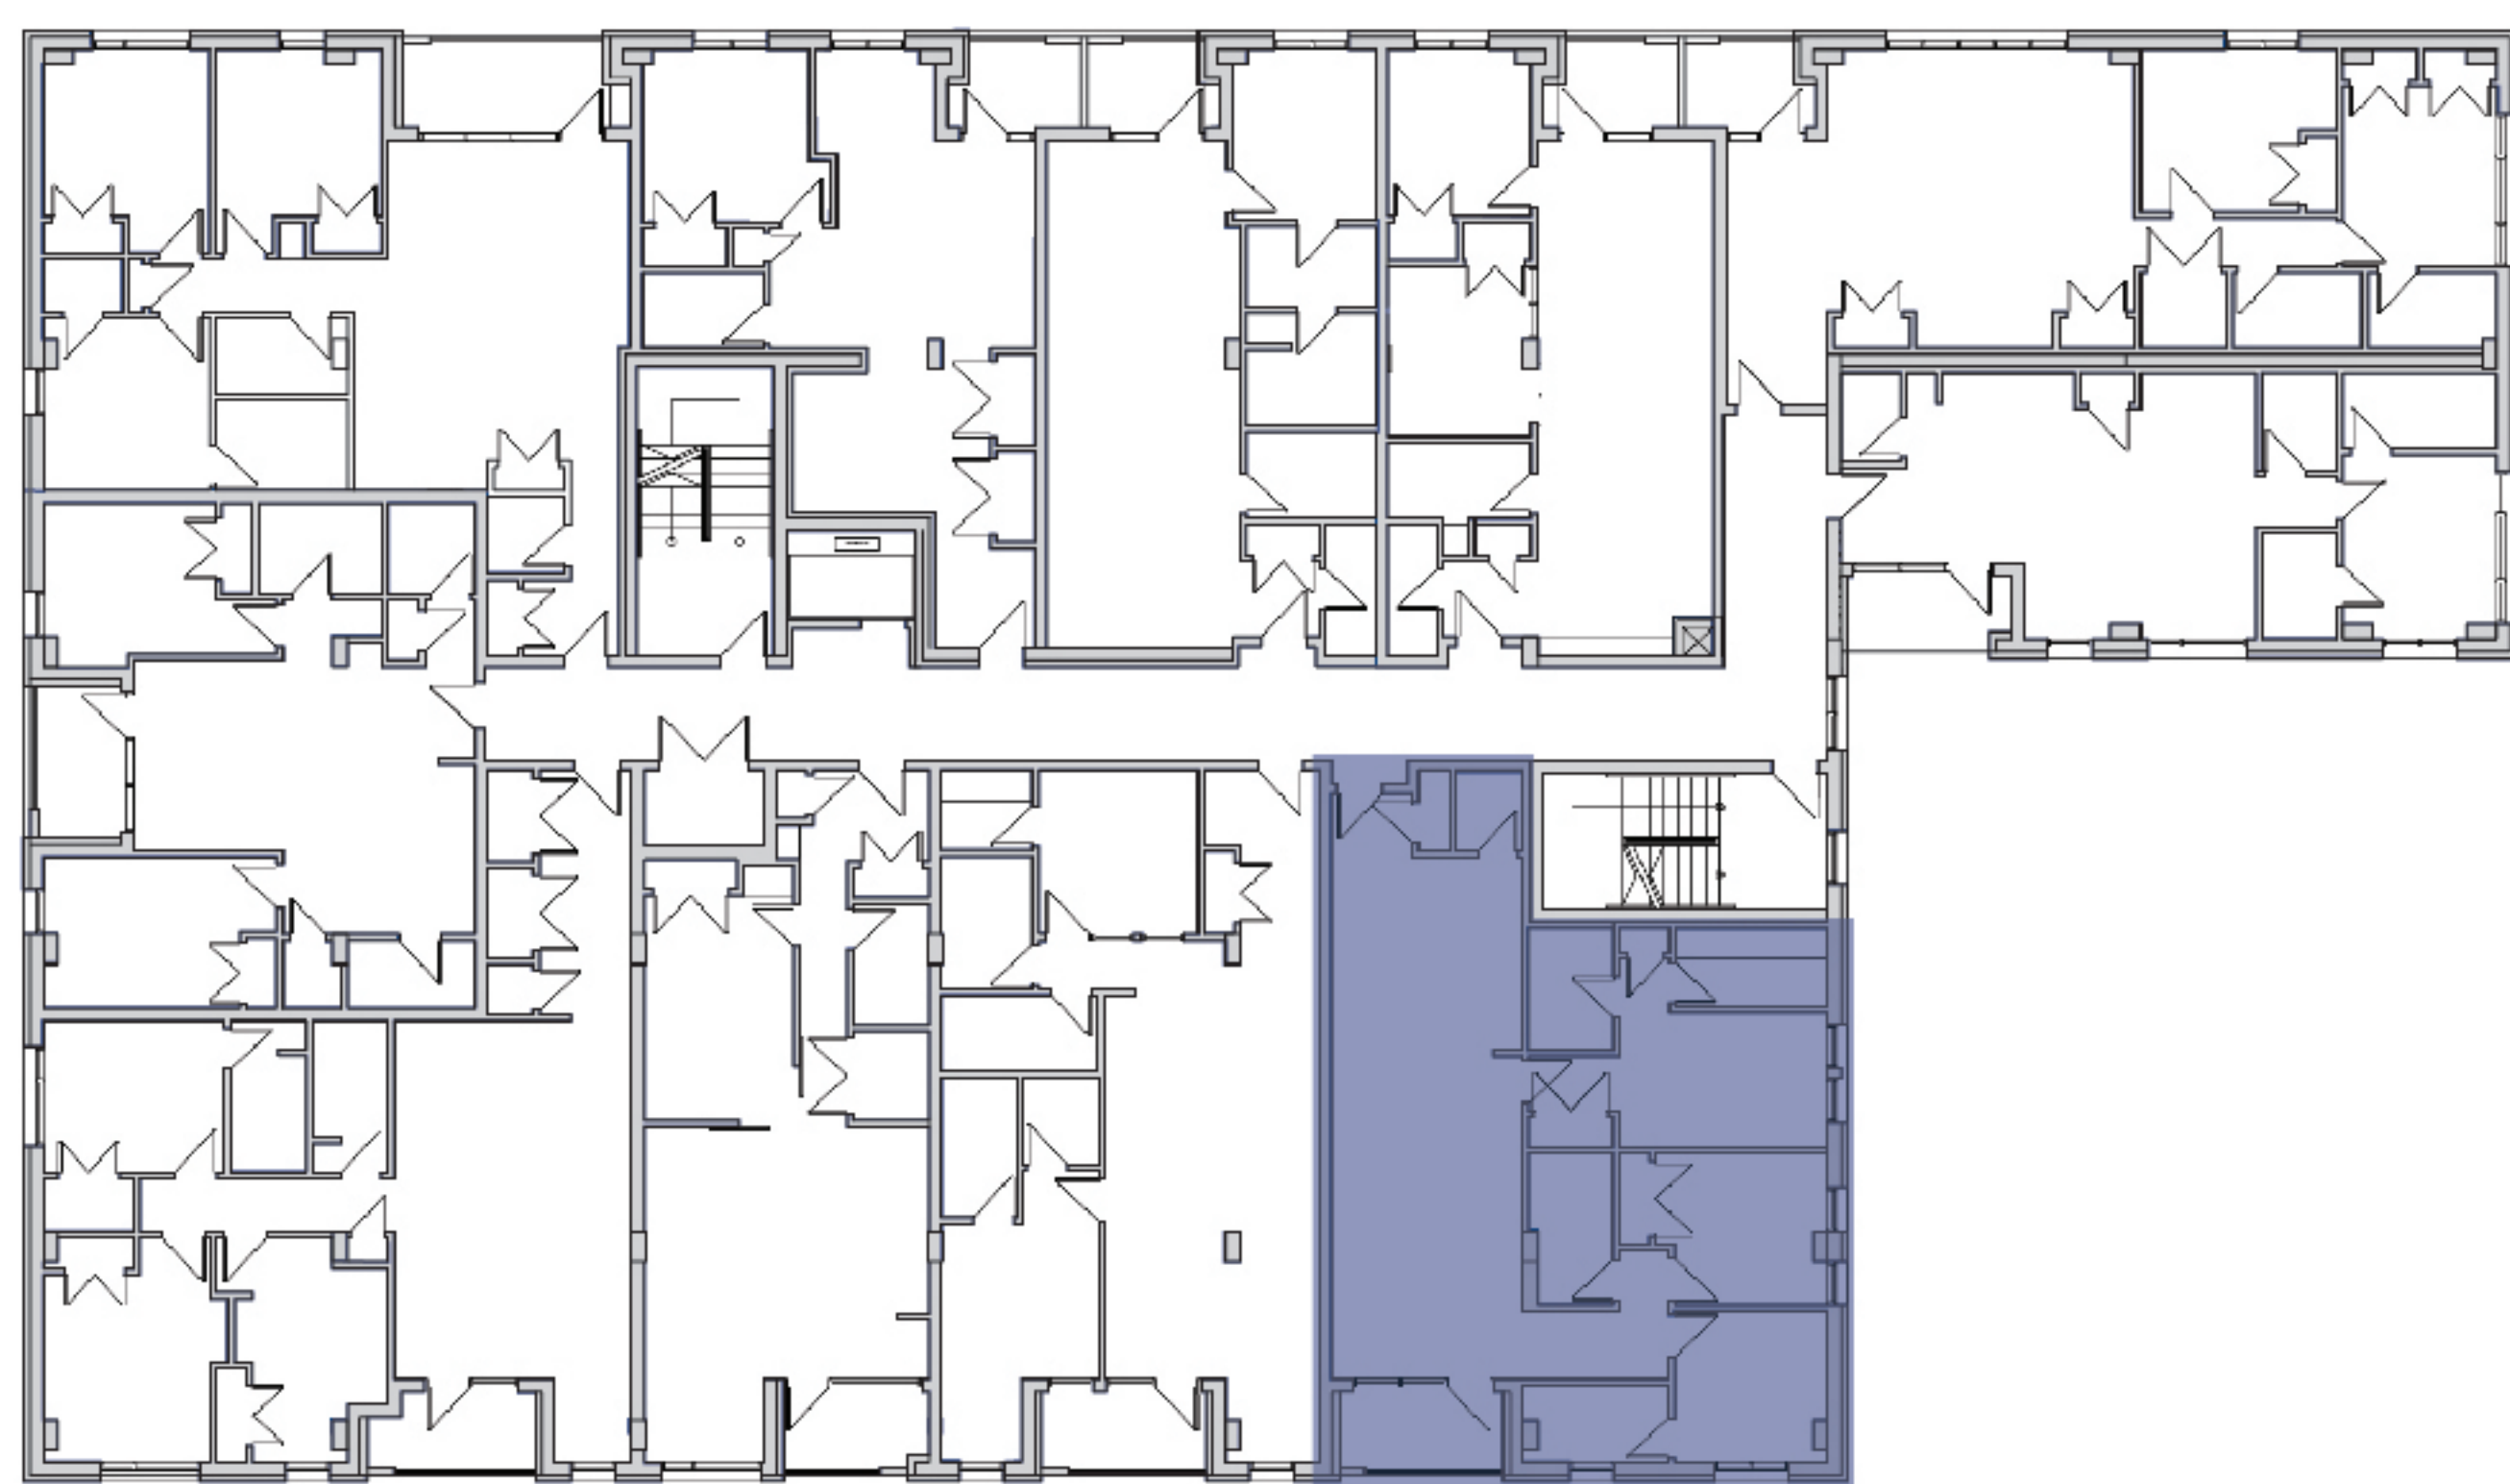

THE ROBI

on roberts

UNIT 210 - 3 Bedroom
(LEVEL 200-300)

KEY PLAN

NET SUITE AREA (approx.)
1238 sqft

UNIT(S): 210, 310

MAYNARD
HOLDINGS

NOTE: SUITES MAY VARY DUE TO MINOR
ADJUSTMENTS DURING CONSTRUCTION