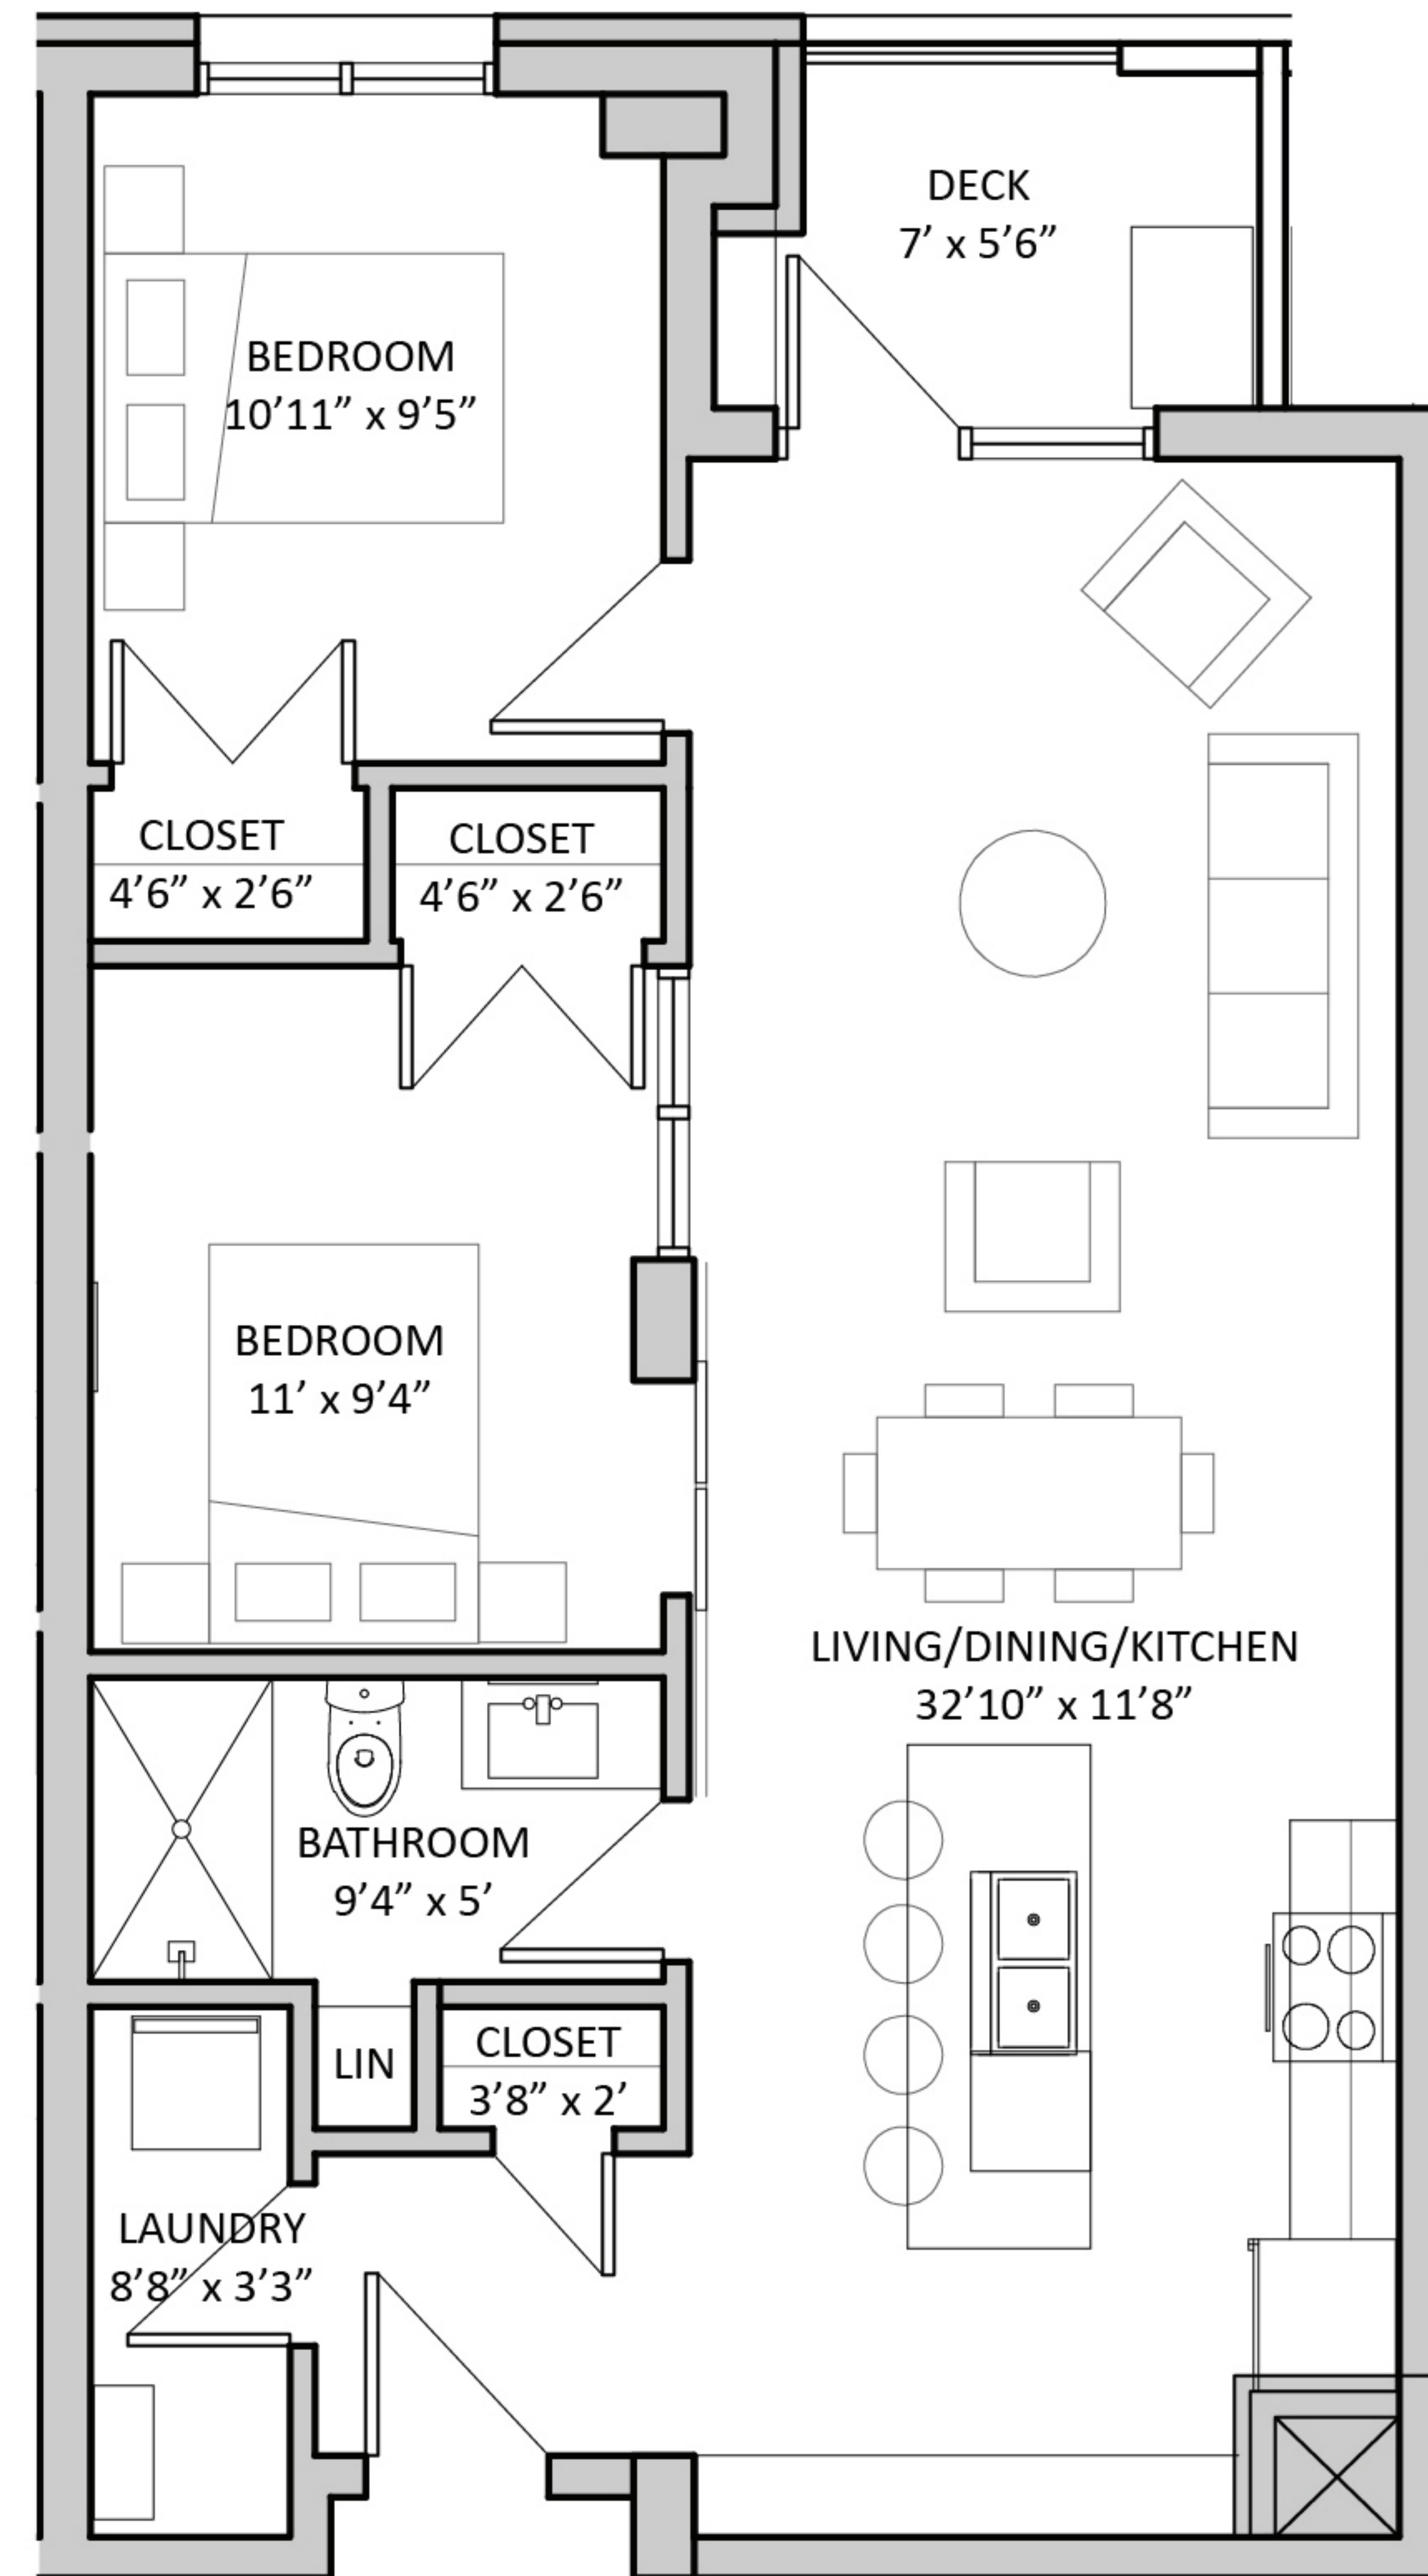

THE ROBI

on roberts

UNIT 207 - 2 Bedroom
(LEVEL 200-300)

KEY PLAN

NET SUITE AREA (approx.)
785 sqft

UNIT(S): 207, 307

MAYNARD

HOLDINGS

NOTE: SUITES MAY VARY DUE TO MINOR
ADJUSTMENTS DURING CONSTRUCTION