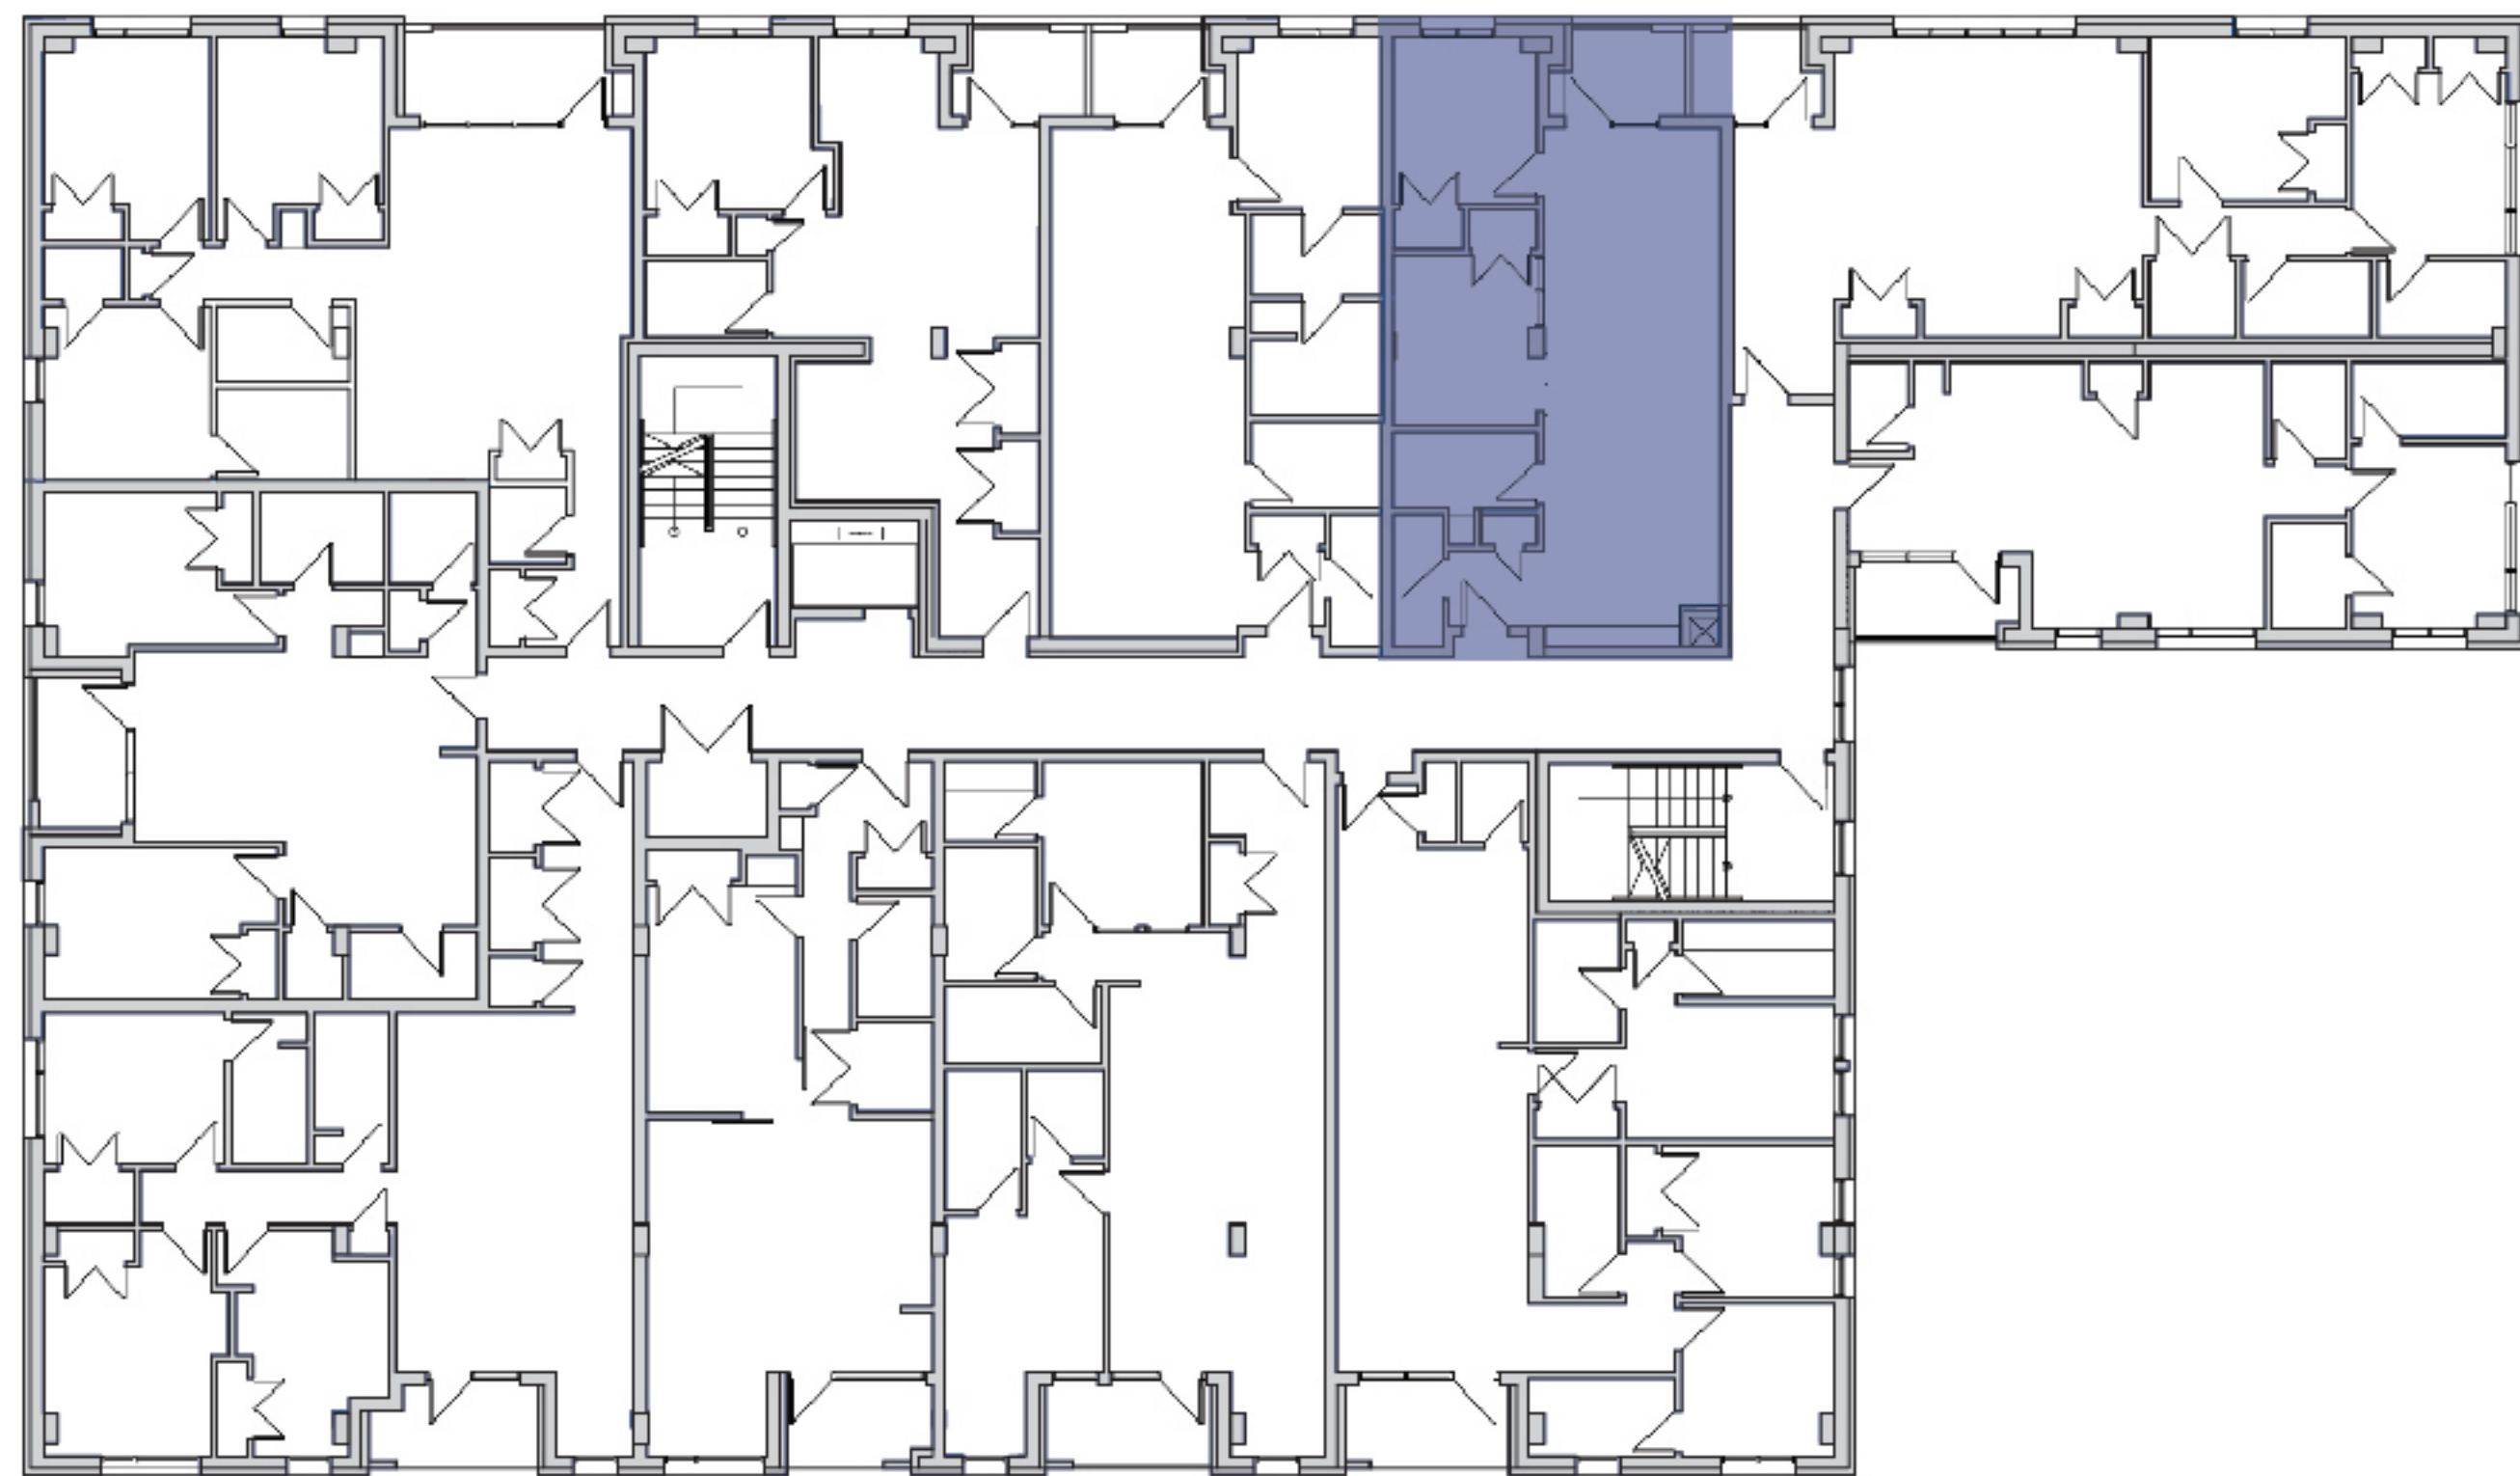

THE ROBI

on roberts

UNIT 207 - 2 Bedroom
(LEVEL 200-300)

KEY PLAN

NET SUITE AREA (approx.)
785 sqft

UNIT(S): 207, 307

MAYNARD

HOLDINGS

NOTE: SUITES MAY VARY DUE TO MINOR
ADJUSTMENTS DURING CONSTRUCTION