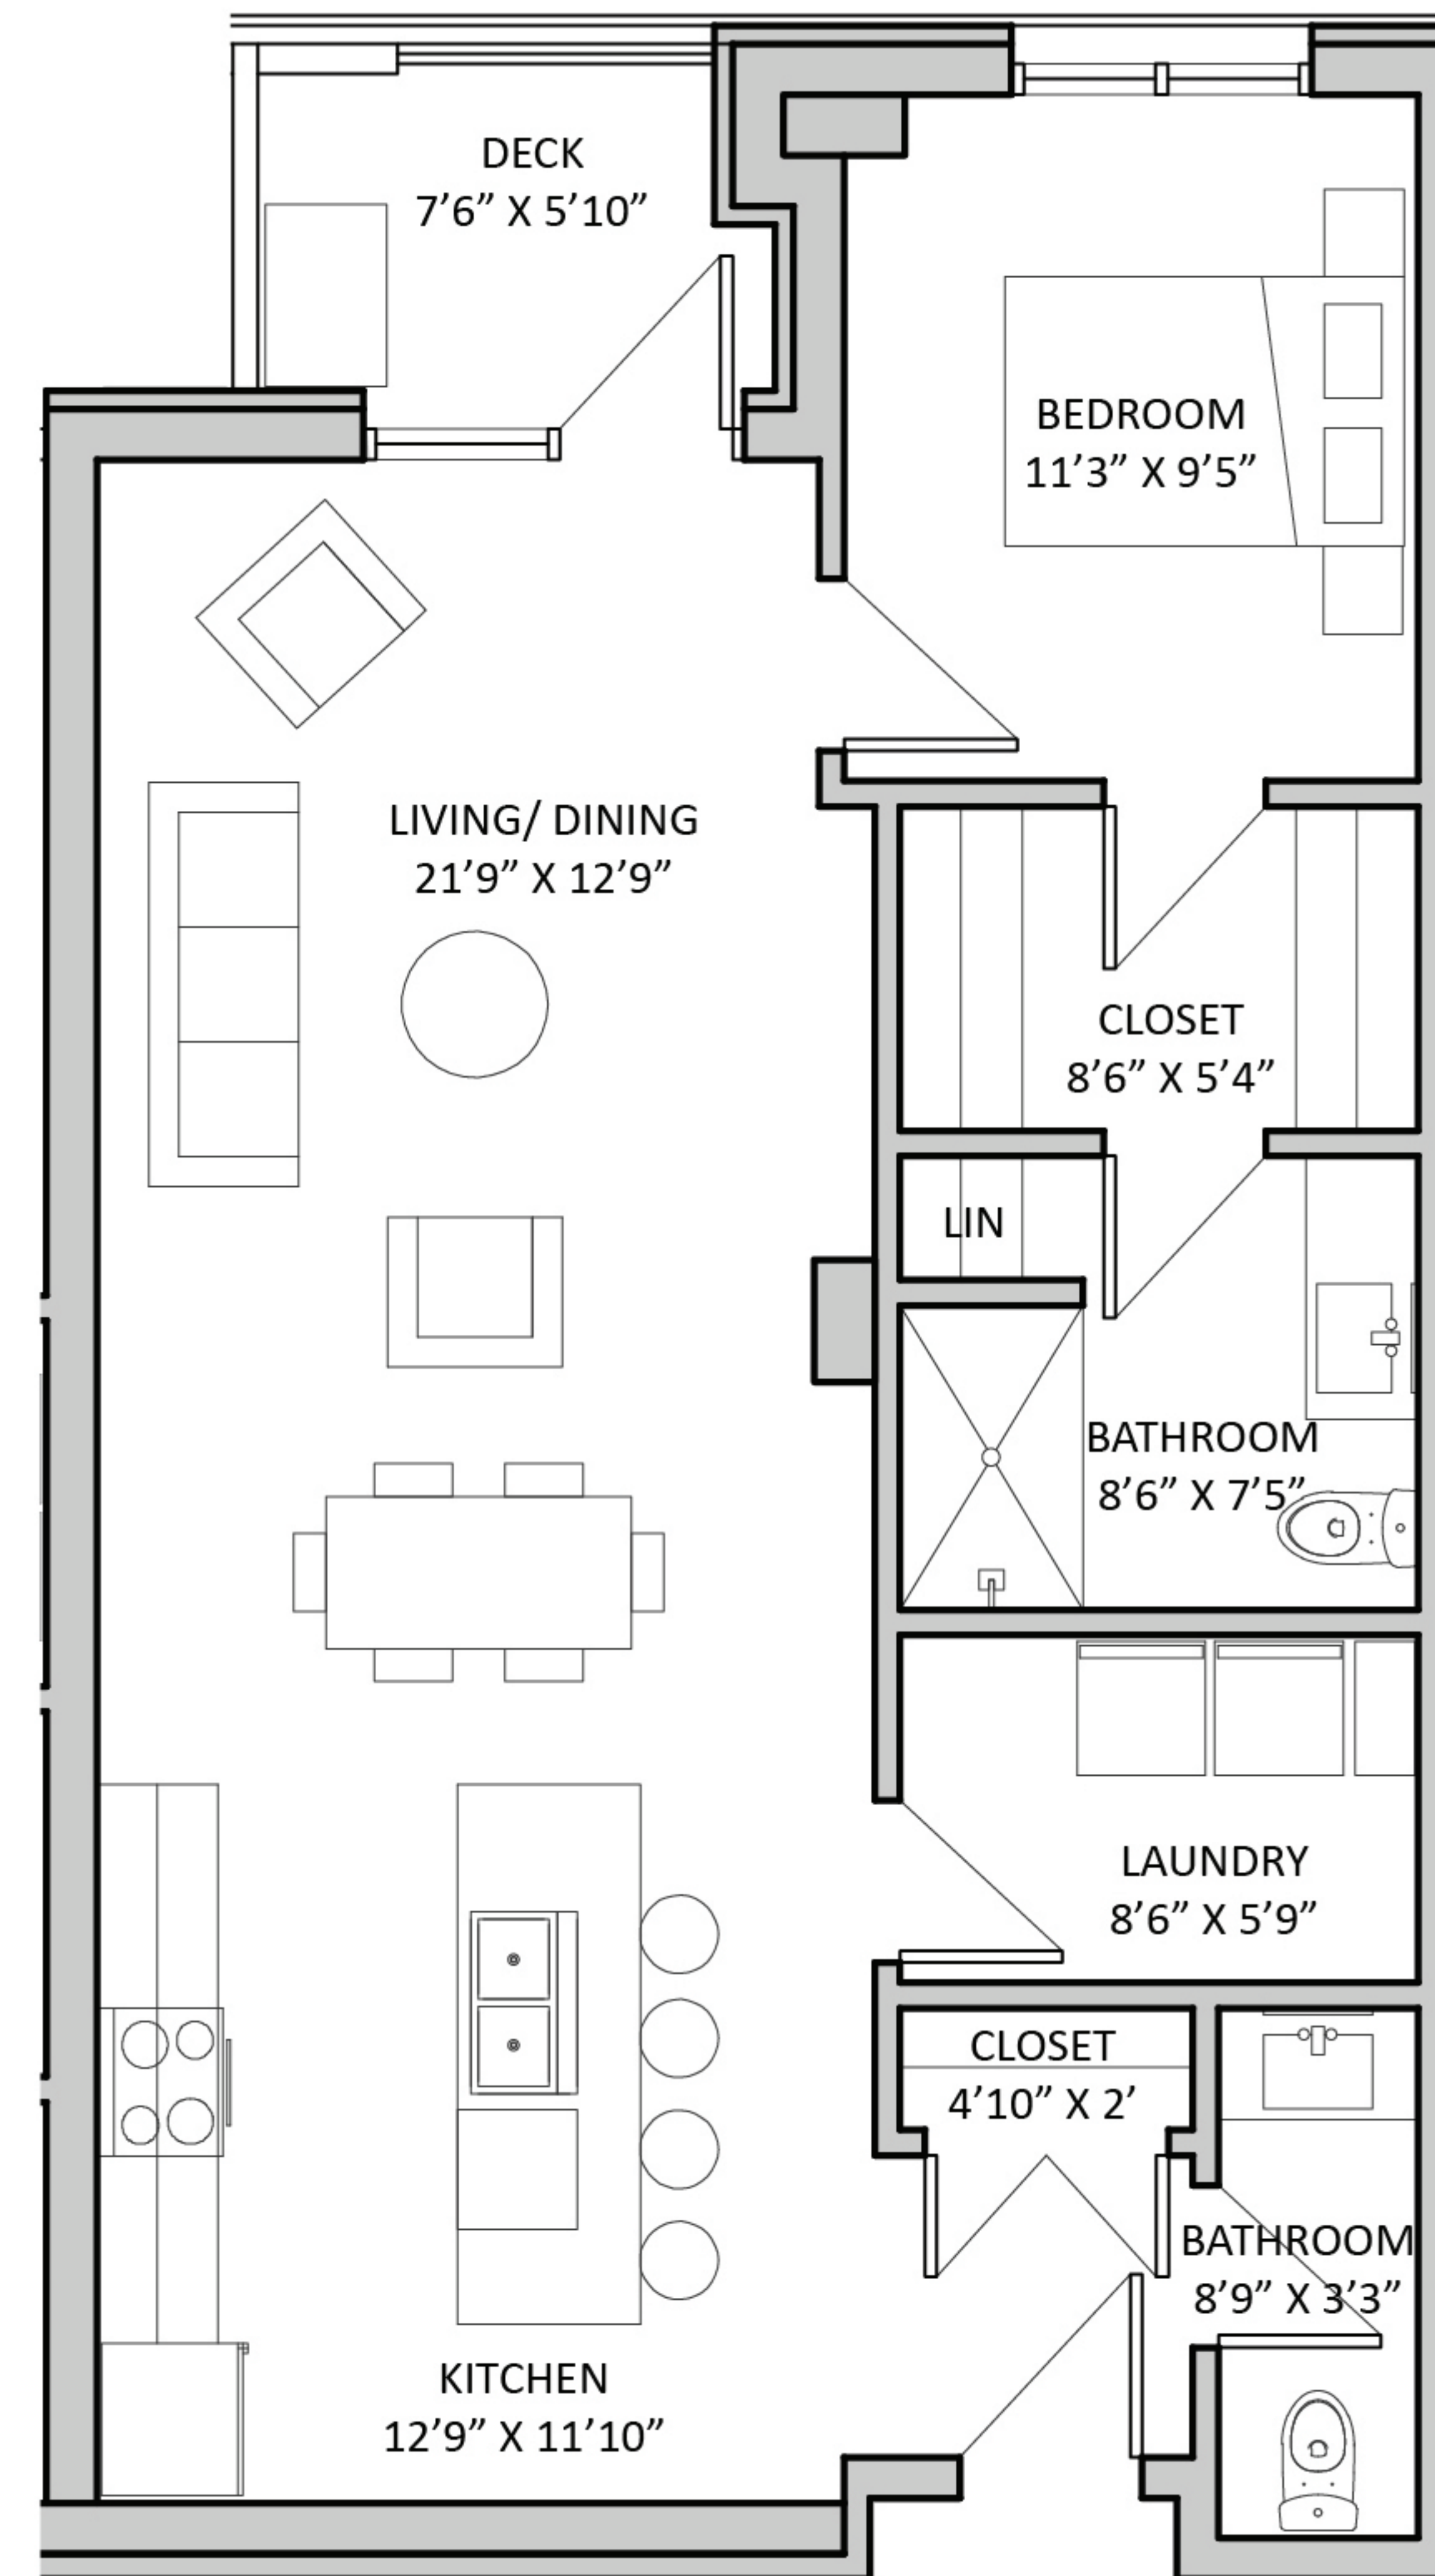

THE ROBI

on roberts

UNIT 206 - 1 Bedroom
(LEVEL 200-700)

KEY PLAN

NET SUITE AREA (approx.)
785 sqft

UNIT(S): 206, 306, 406, 407, 506, 507,
606, 607, 706, 707

NOTE: SUITES MAY VARY DUE TO MINOR
ADJUSTMENTS DURING CONSTRUCTION