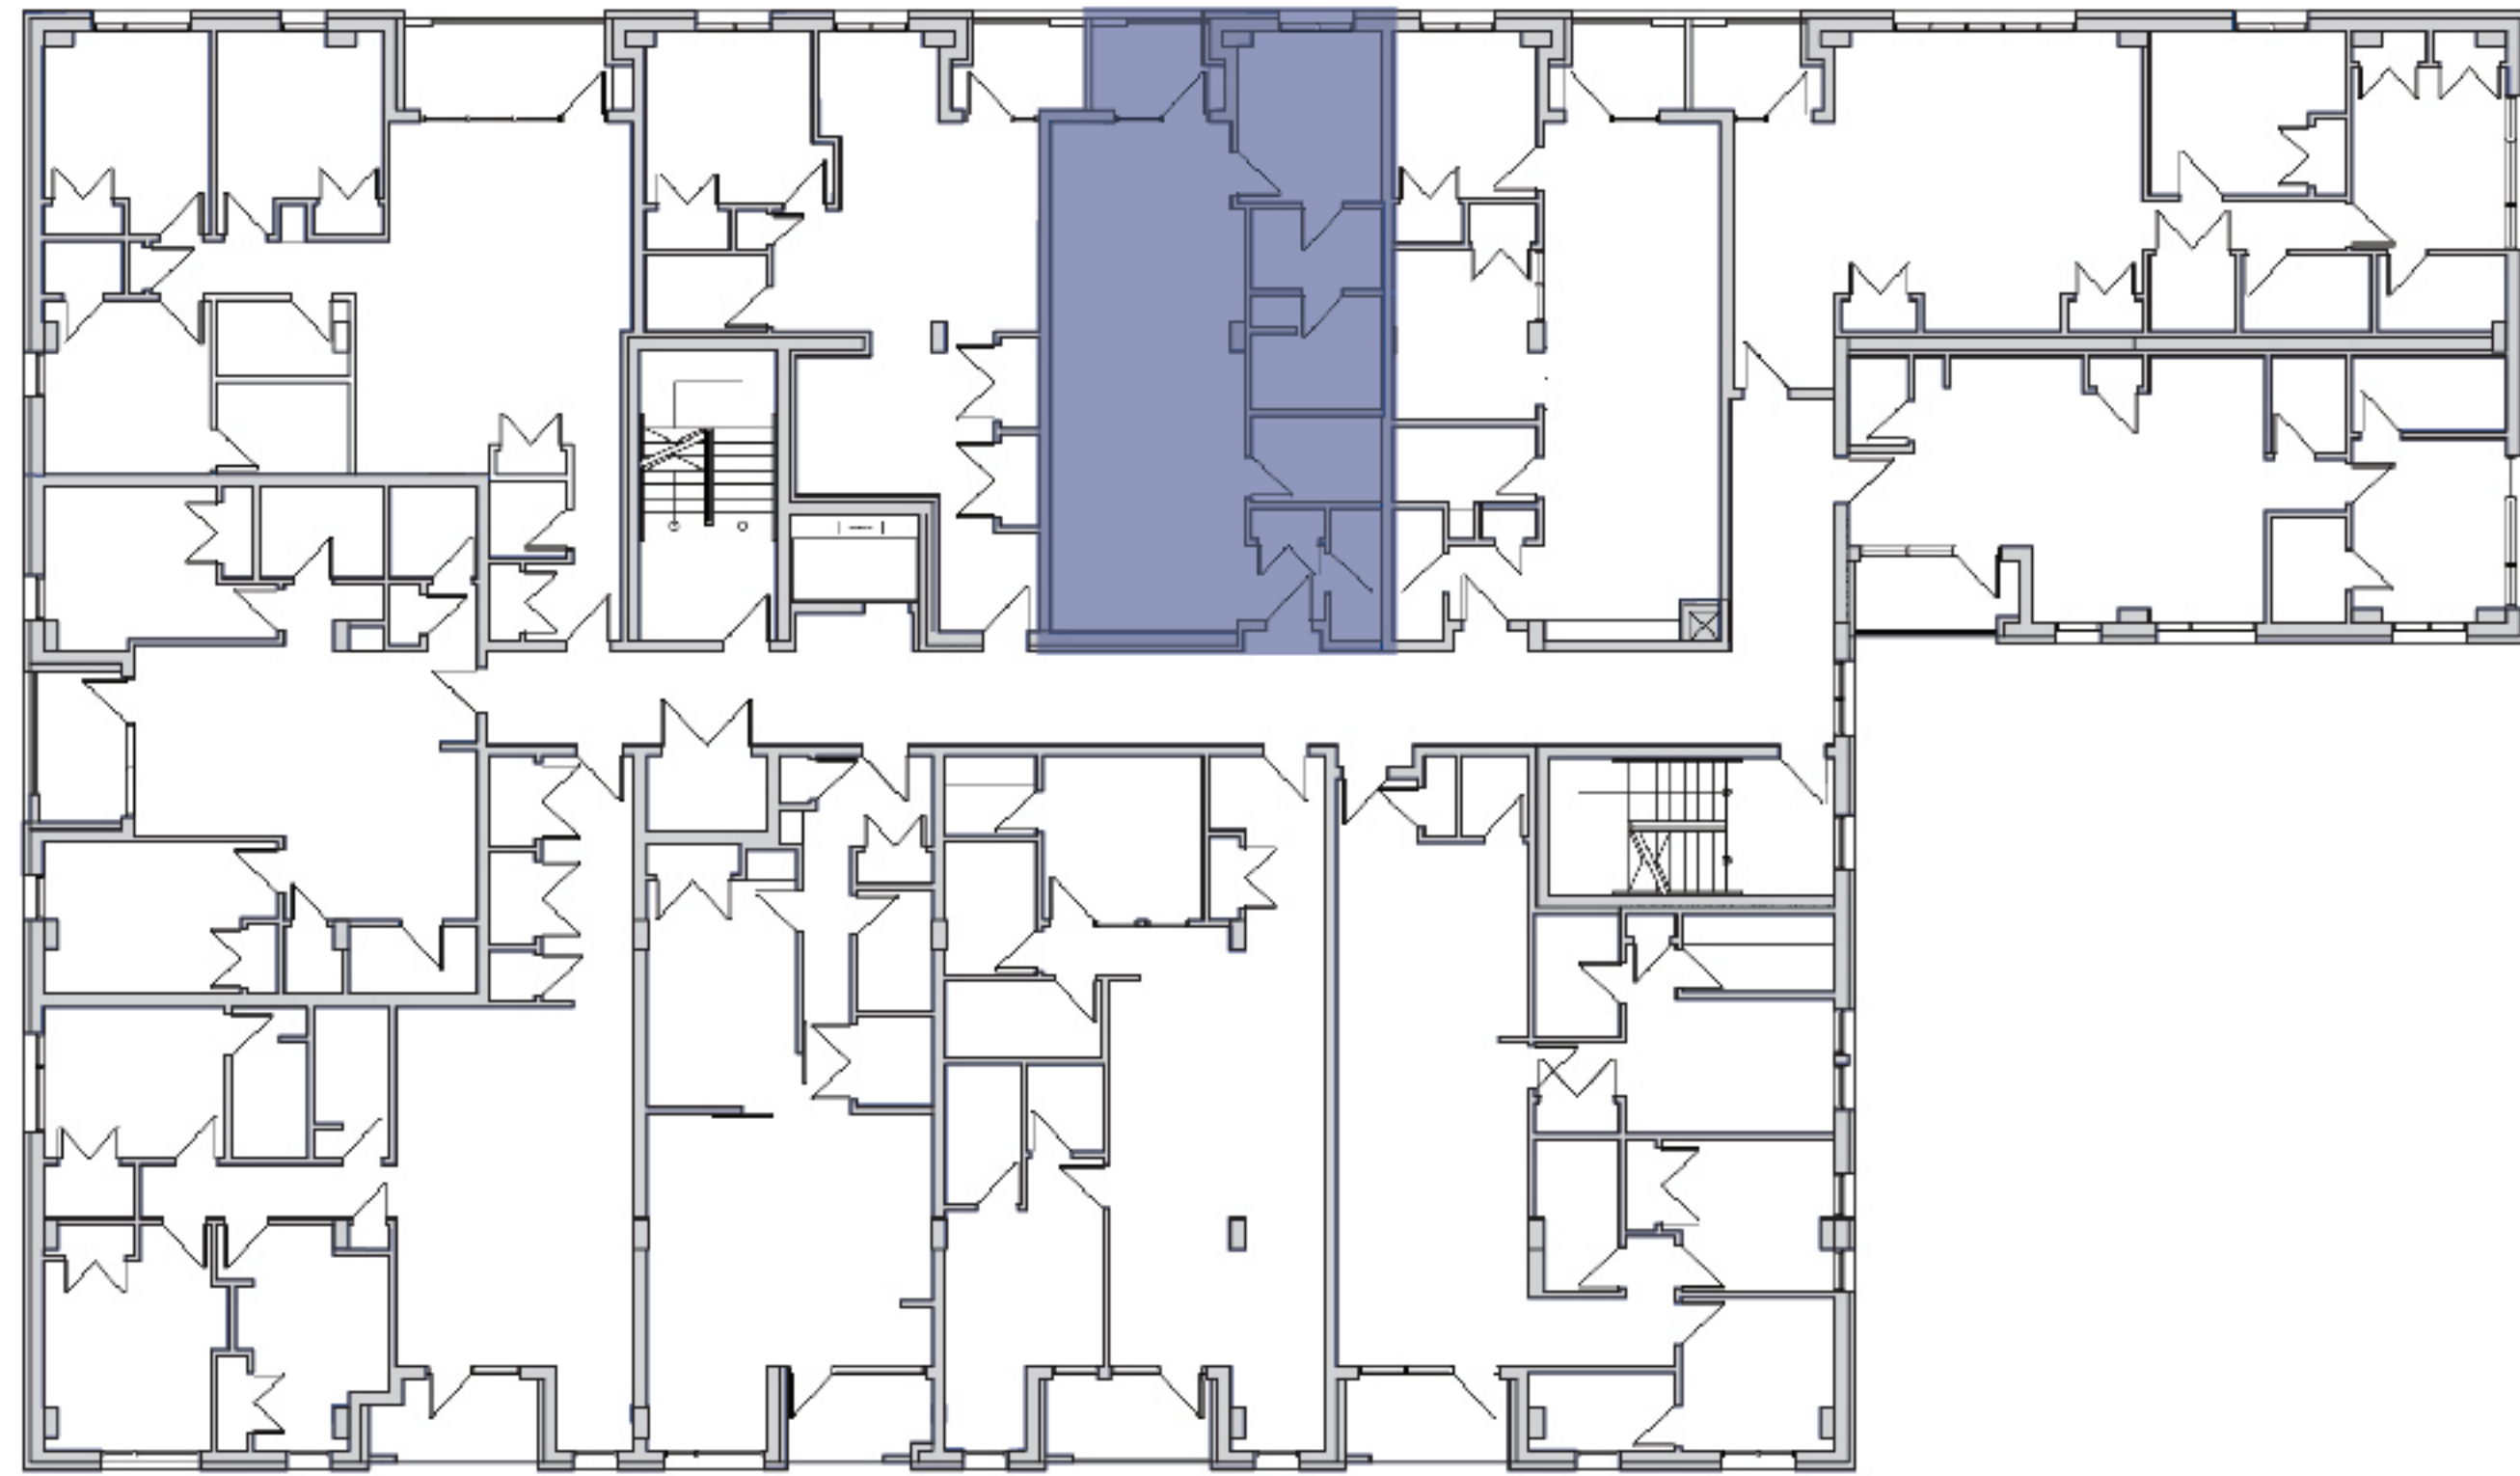

THE ROBI

on roberts

UNIT 206 - 1 Bedroom
(LEVEL 200-700)

KEY PLAN

NET SUITE AREA (approx.)
785 sqft

UNIT(S): 206, 306, 406, 407, 506, 507,
606, 607, 706, 707

NOTE: SUITES MAY VARY DUE TO MINOR
ADJUSTMENTS DURING CONSTRUCTION