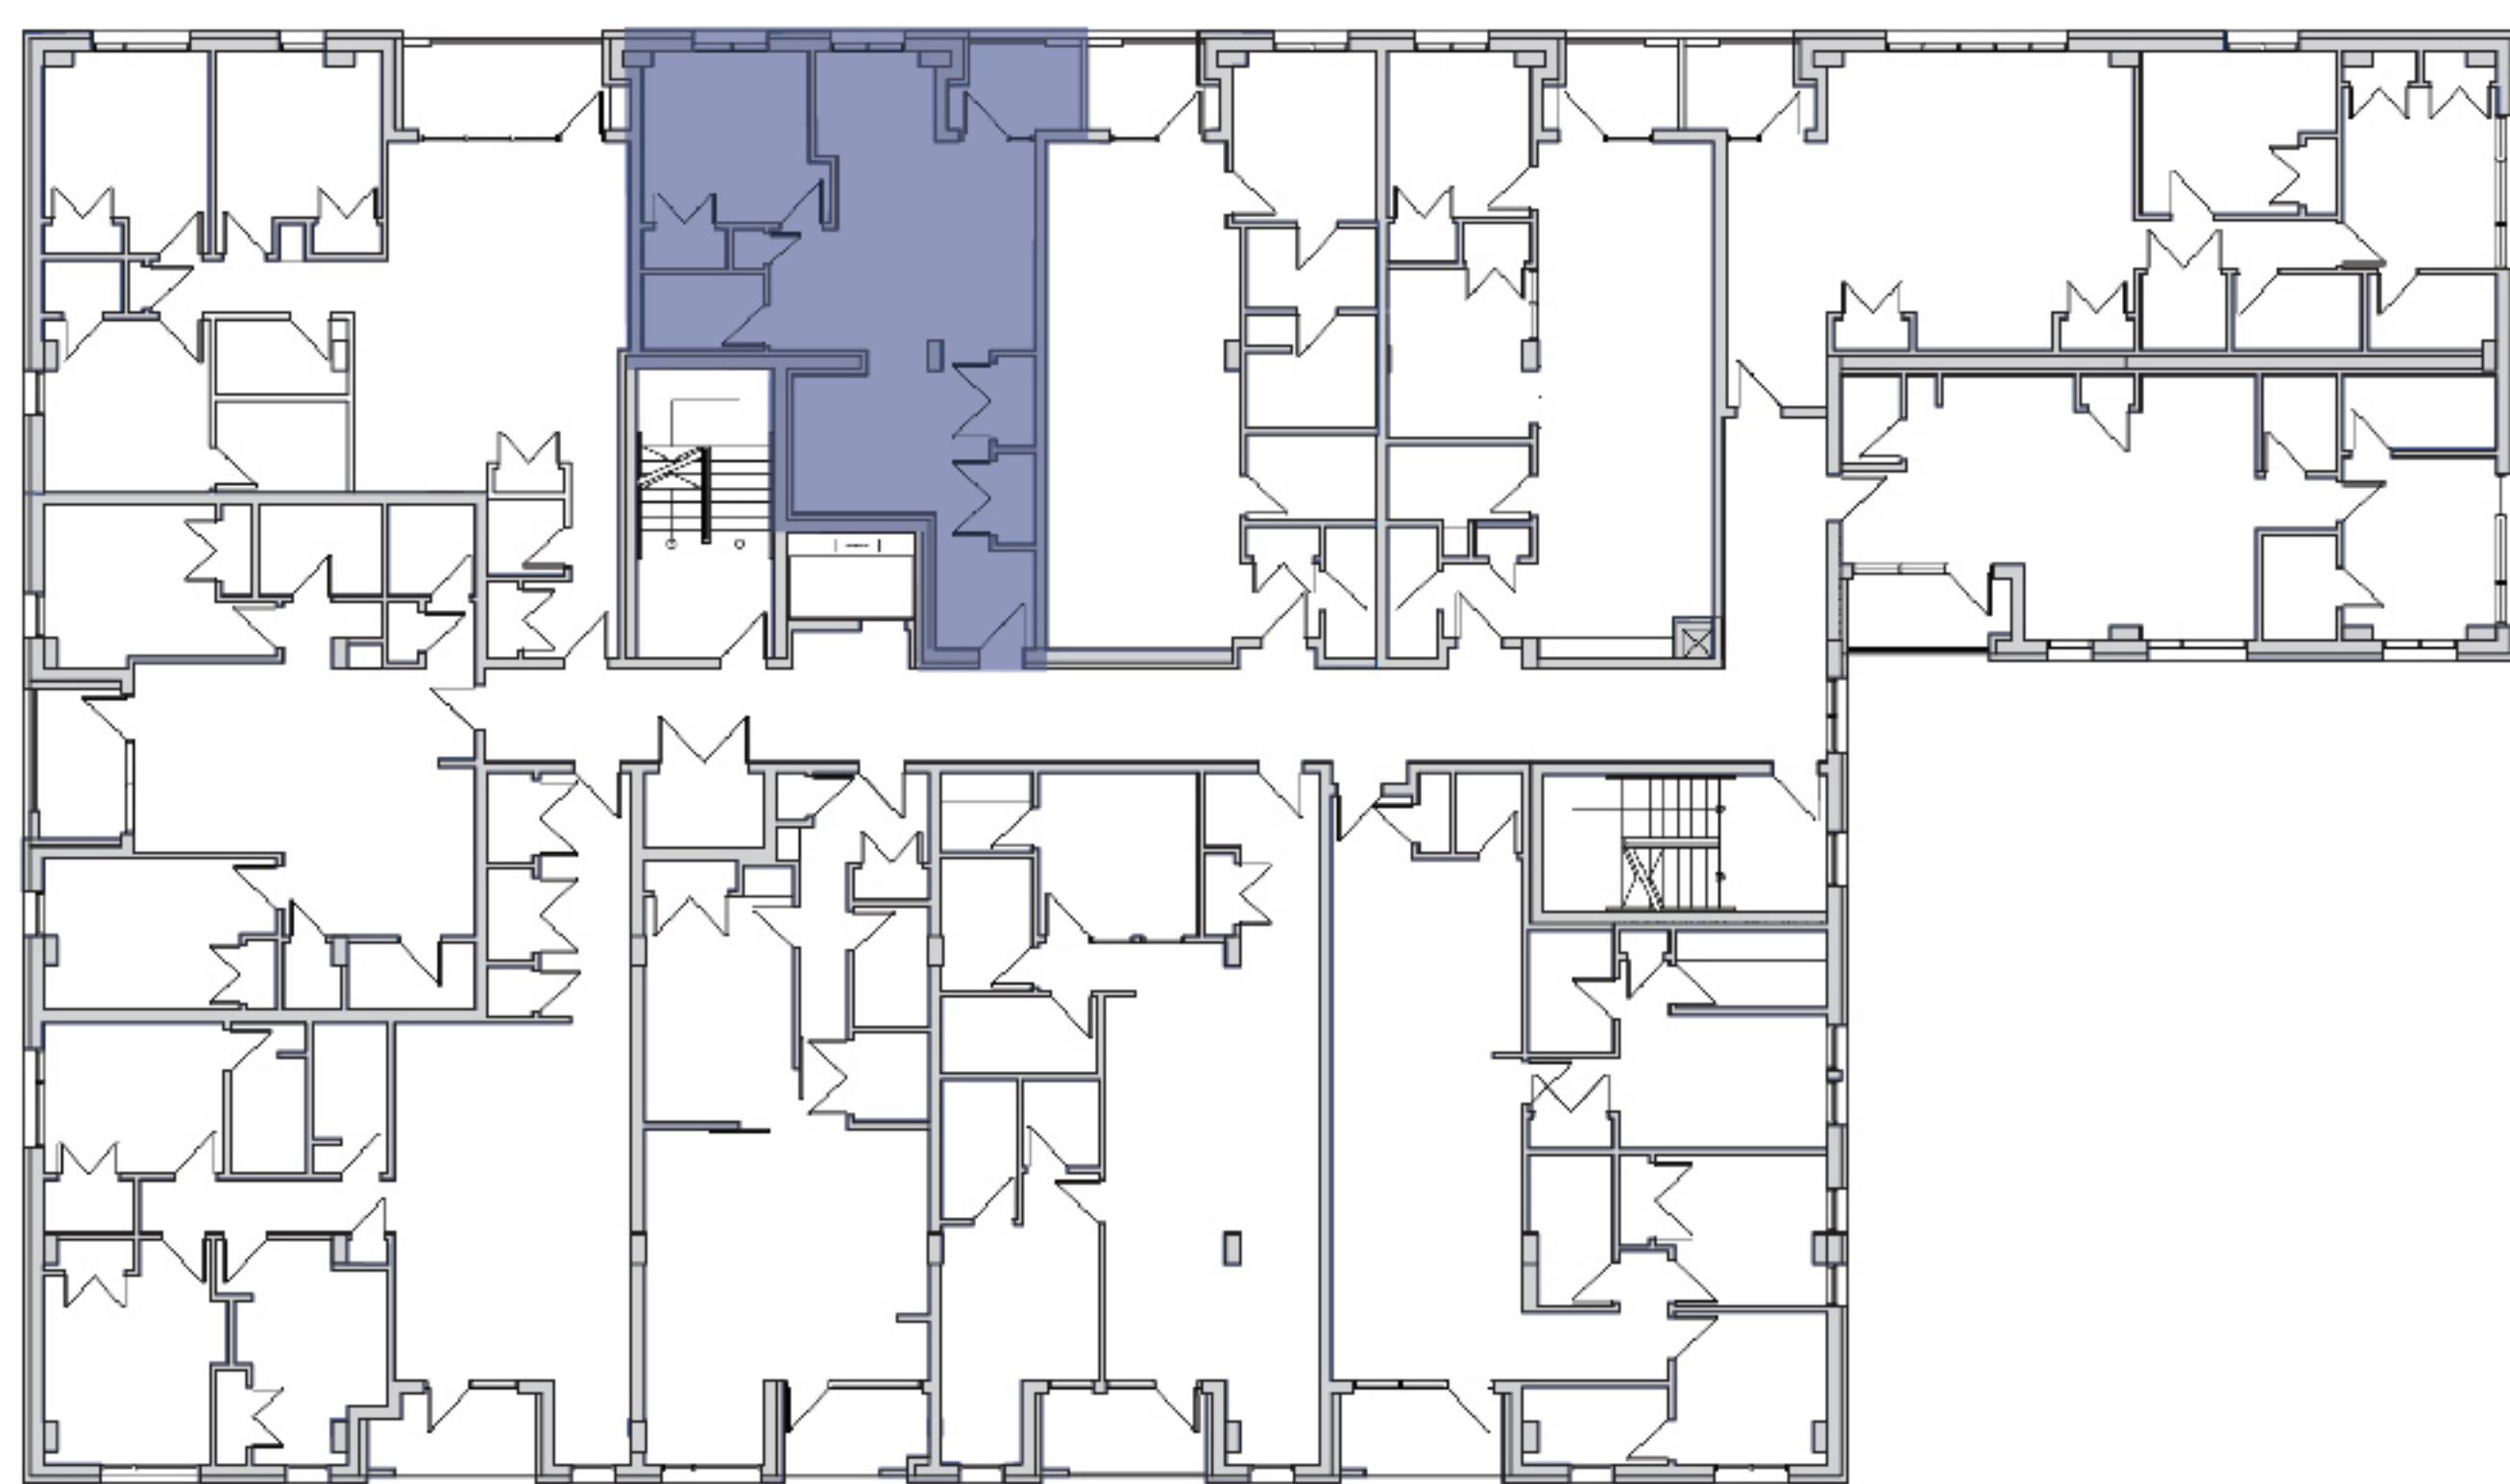

THE ROBI

on roberts

UNIT 205 - 1 Bedroom
(LEVEL 200-700)

KEY PLAN

NET SUITE AREA (approx.)
710 sqft

UNIT(S): 205, 305, 405, 505, 605, 705

NOTE: SUITES MAY VARY DUE TO MINOR
ADJUSTMENTS DURING CONSTRUCTION

MAYNARD