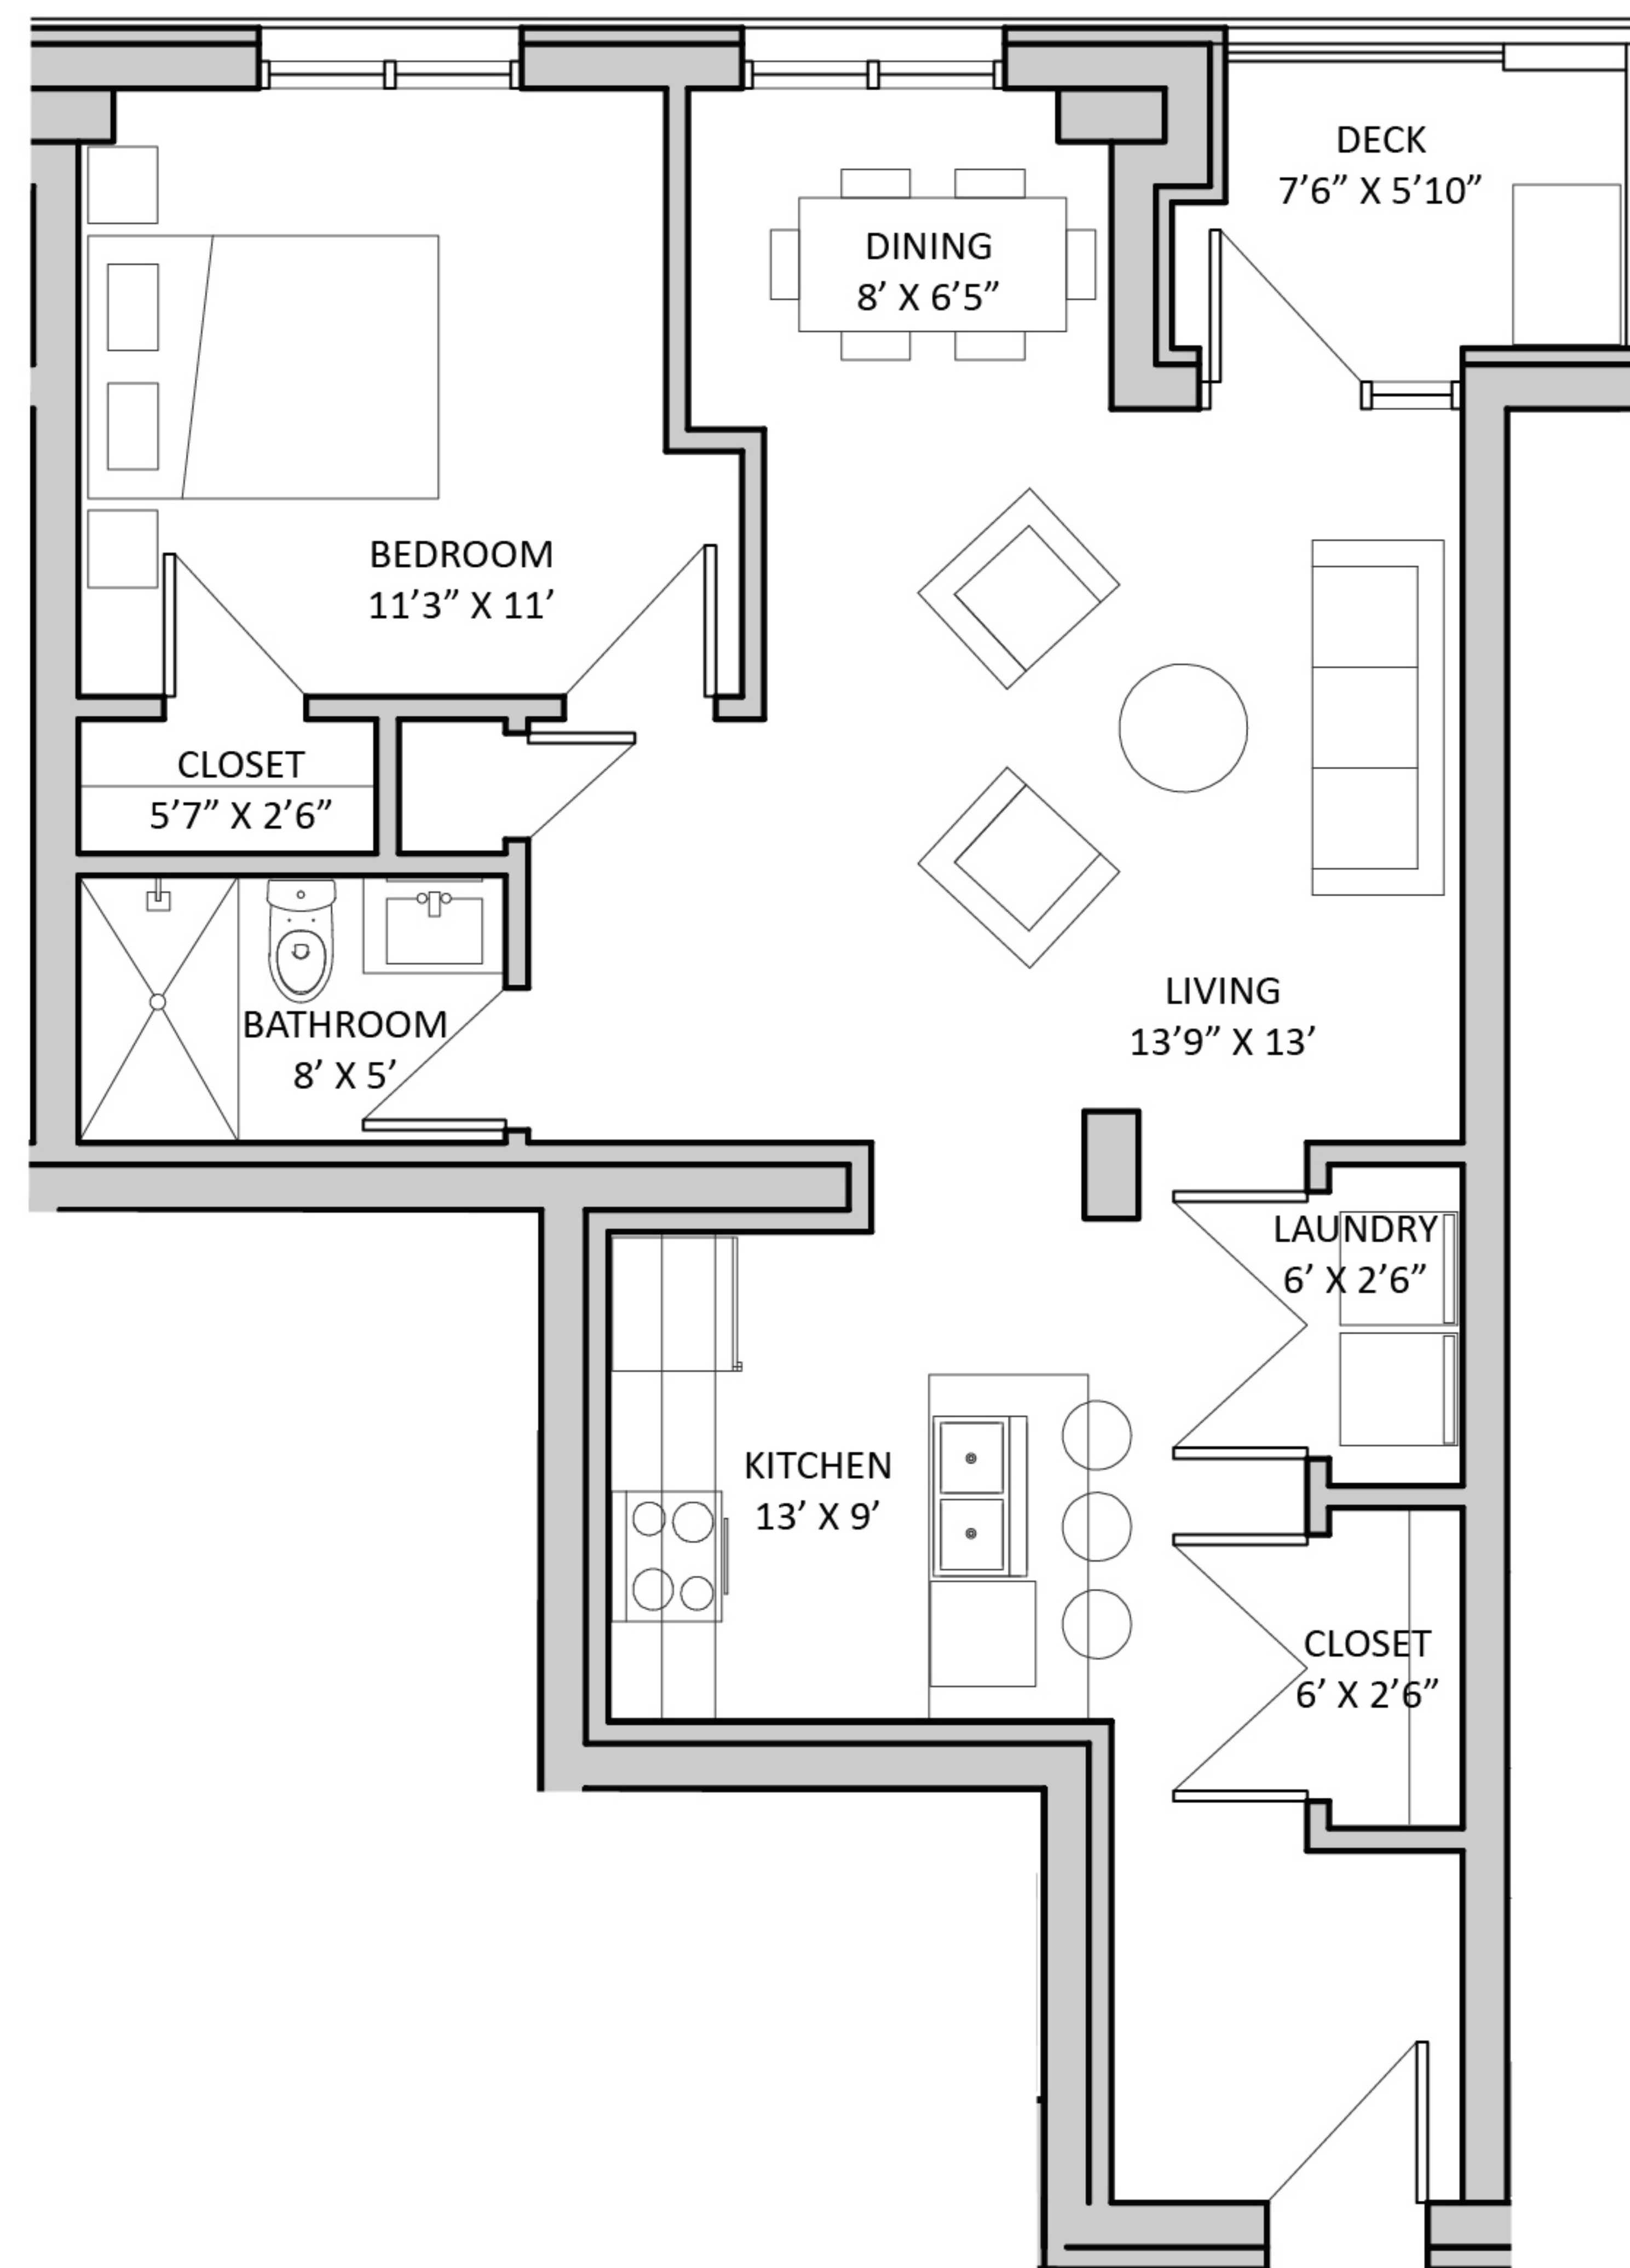

THE ROBI

on roberts

UNIT 205 - 1 Bedroom
(LEVEL 200-700)

KEY PLAN

NET SUITE AREA (approx.)
710 sqft

UNIT(S): 205, 305, 405, 505, 605, 705

NOTE: SUITES MAY VARY DUE TO MINOR
ADJUSTMENTS DURING CONSTRUCTION

MAYNARD