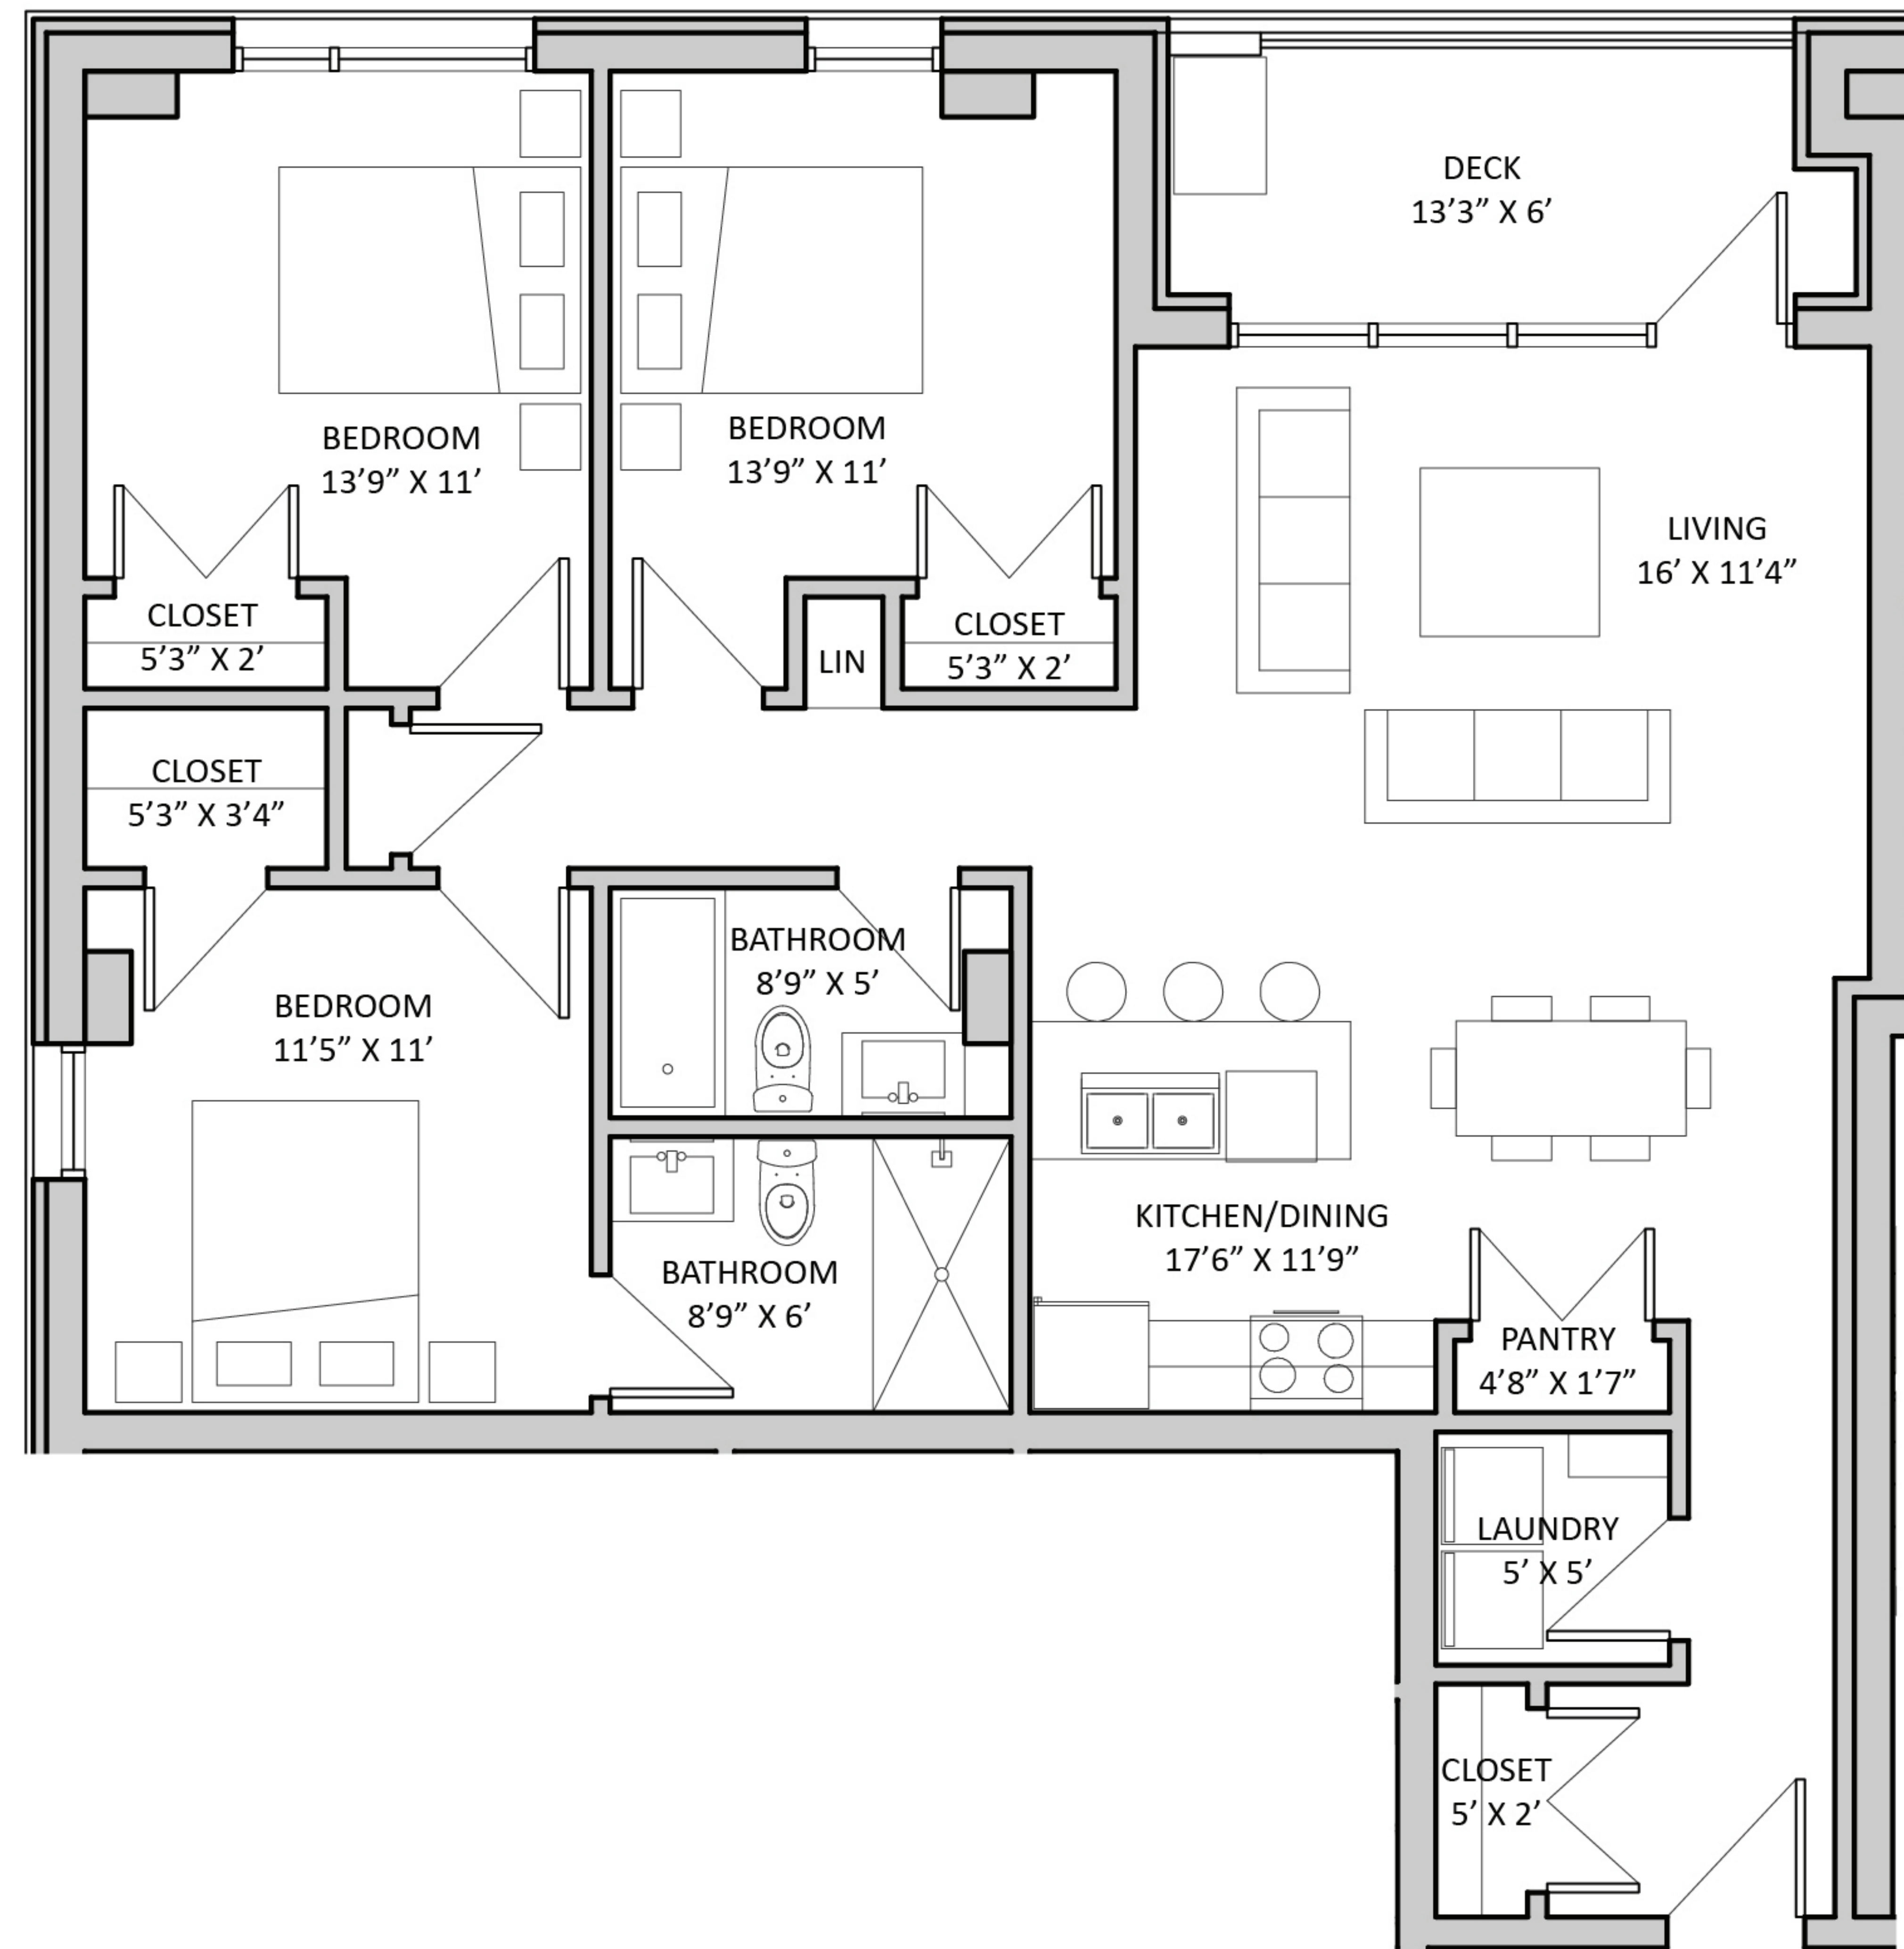

THE ROBI

on roberts

UNIT 204 - 3 Bedroom
(LEVEL 200-400)

KEY PLAN

NET SUITE AREA (approx.)
1130 sqft

UNIT(S): 204, 304, 404

MAYNARD
HOLDINGS

NOTE: SUITES MAY VARY DUE TO MINOR
ADJUSTMENTS DURING CONSTRUCTION