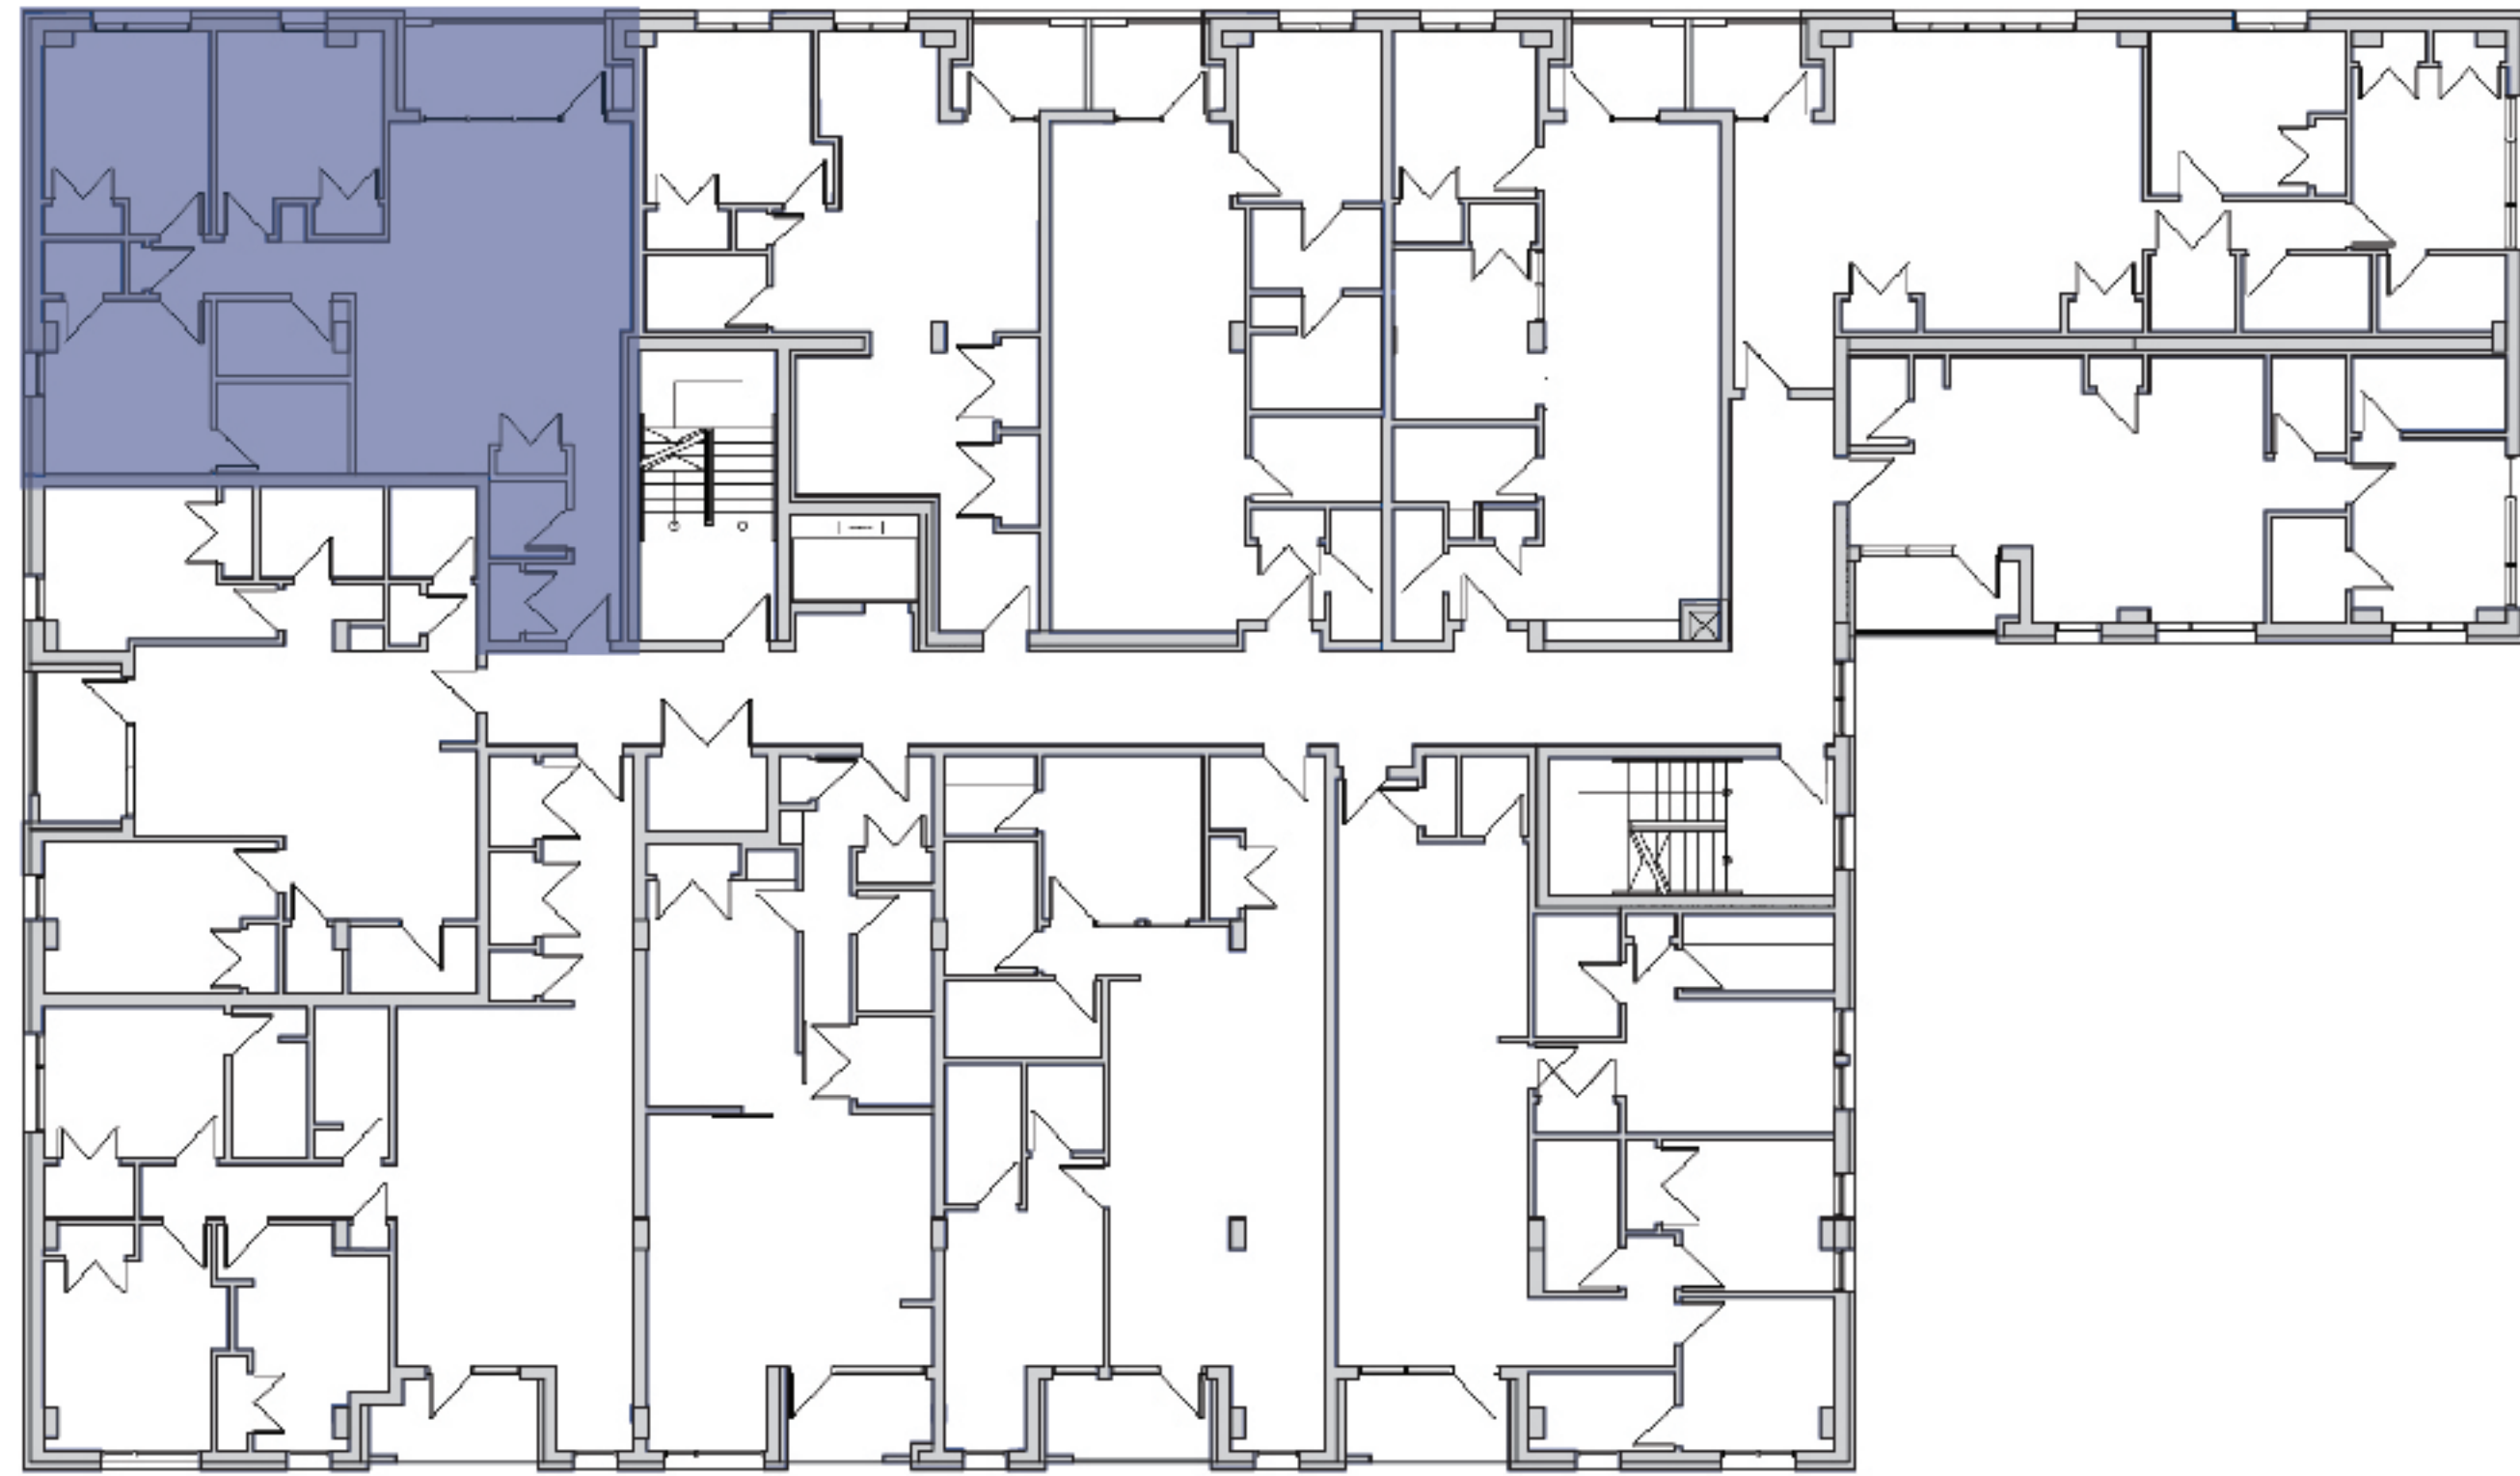

THE ROBI

on roberts

UNIT 204 - 3 Bedroom
(LEVEL 200-400)

KEY PLAN

NET SUITE AREA (approx.)
1130 sqft

UNIT(S): 204, 304, 404

MAYNARD
HOLDINGS

NOTE: SUITES MAY VARY DUE TO MINOR
ADJUSTMENTS DURING CONSTRUCTION