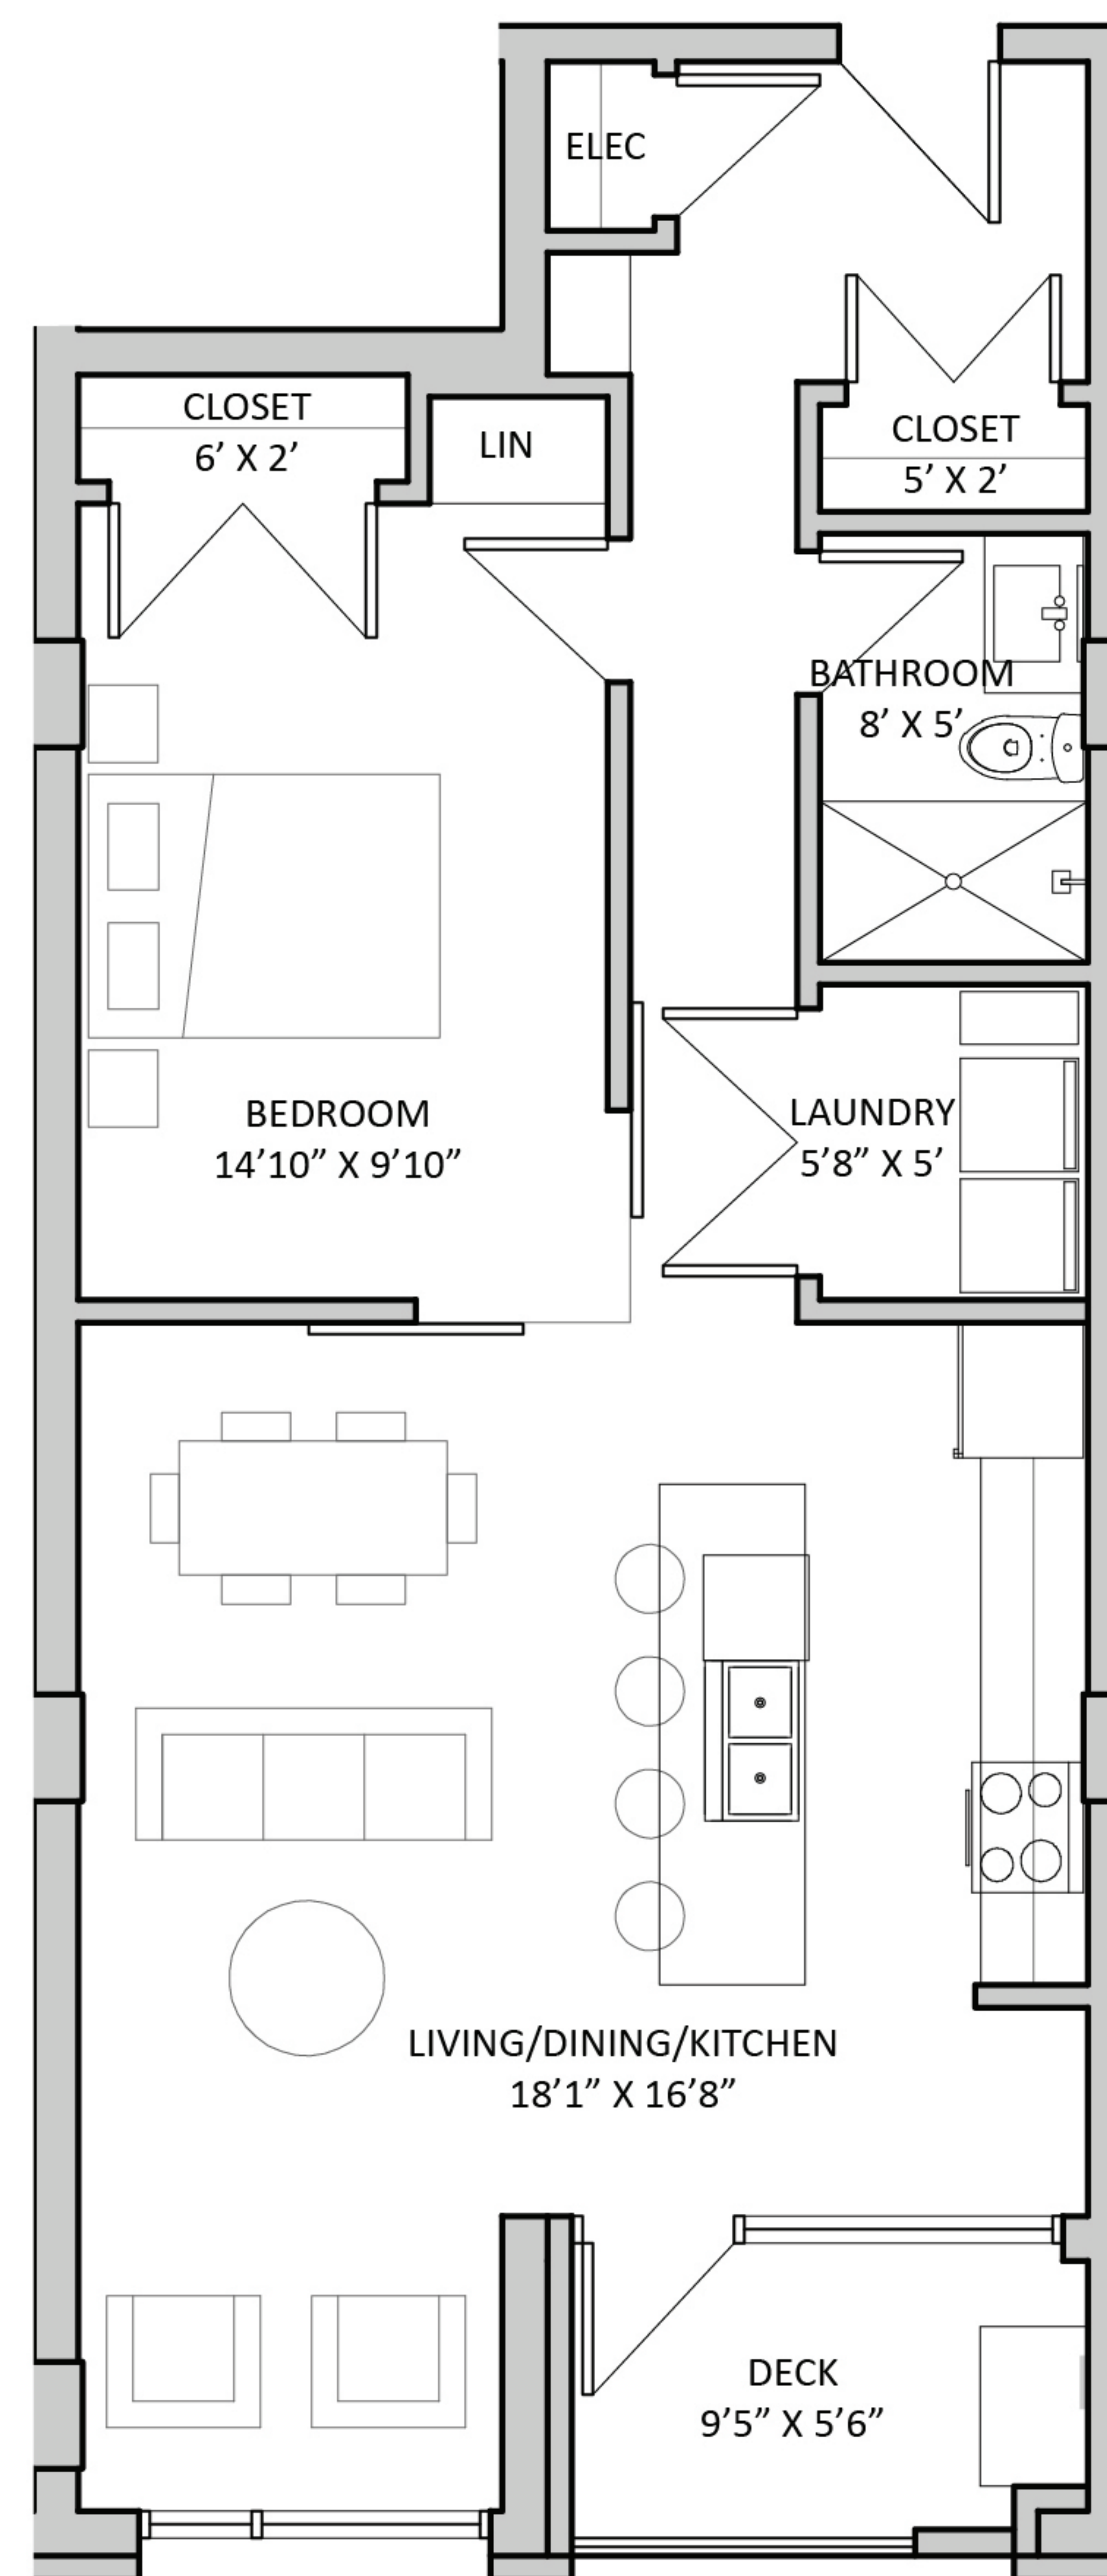

THE ROBI

on roberts

UNIT 201 - 1 Bedroom
(LEVEL 200-300)

KEY PLAN

NET SUITE AREA (approx.)
755 sqft

UNIT(S): 201, 301

MAYNARD
HOLDINGS

NOTE: SUITES MAY VARY DUE TO MINOR
ADJUSTMENTS DURING CONSTRUCTION