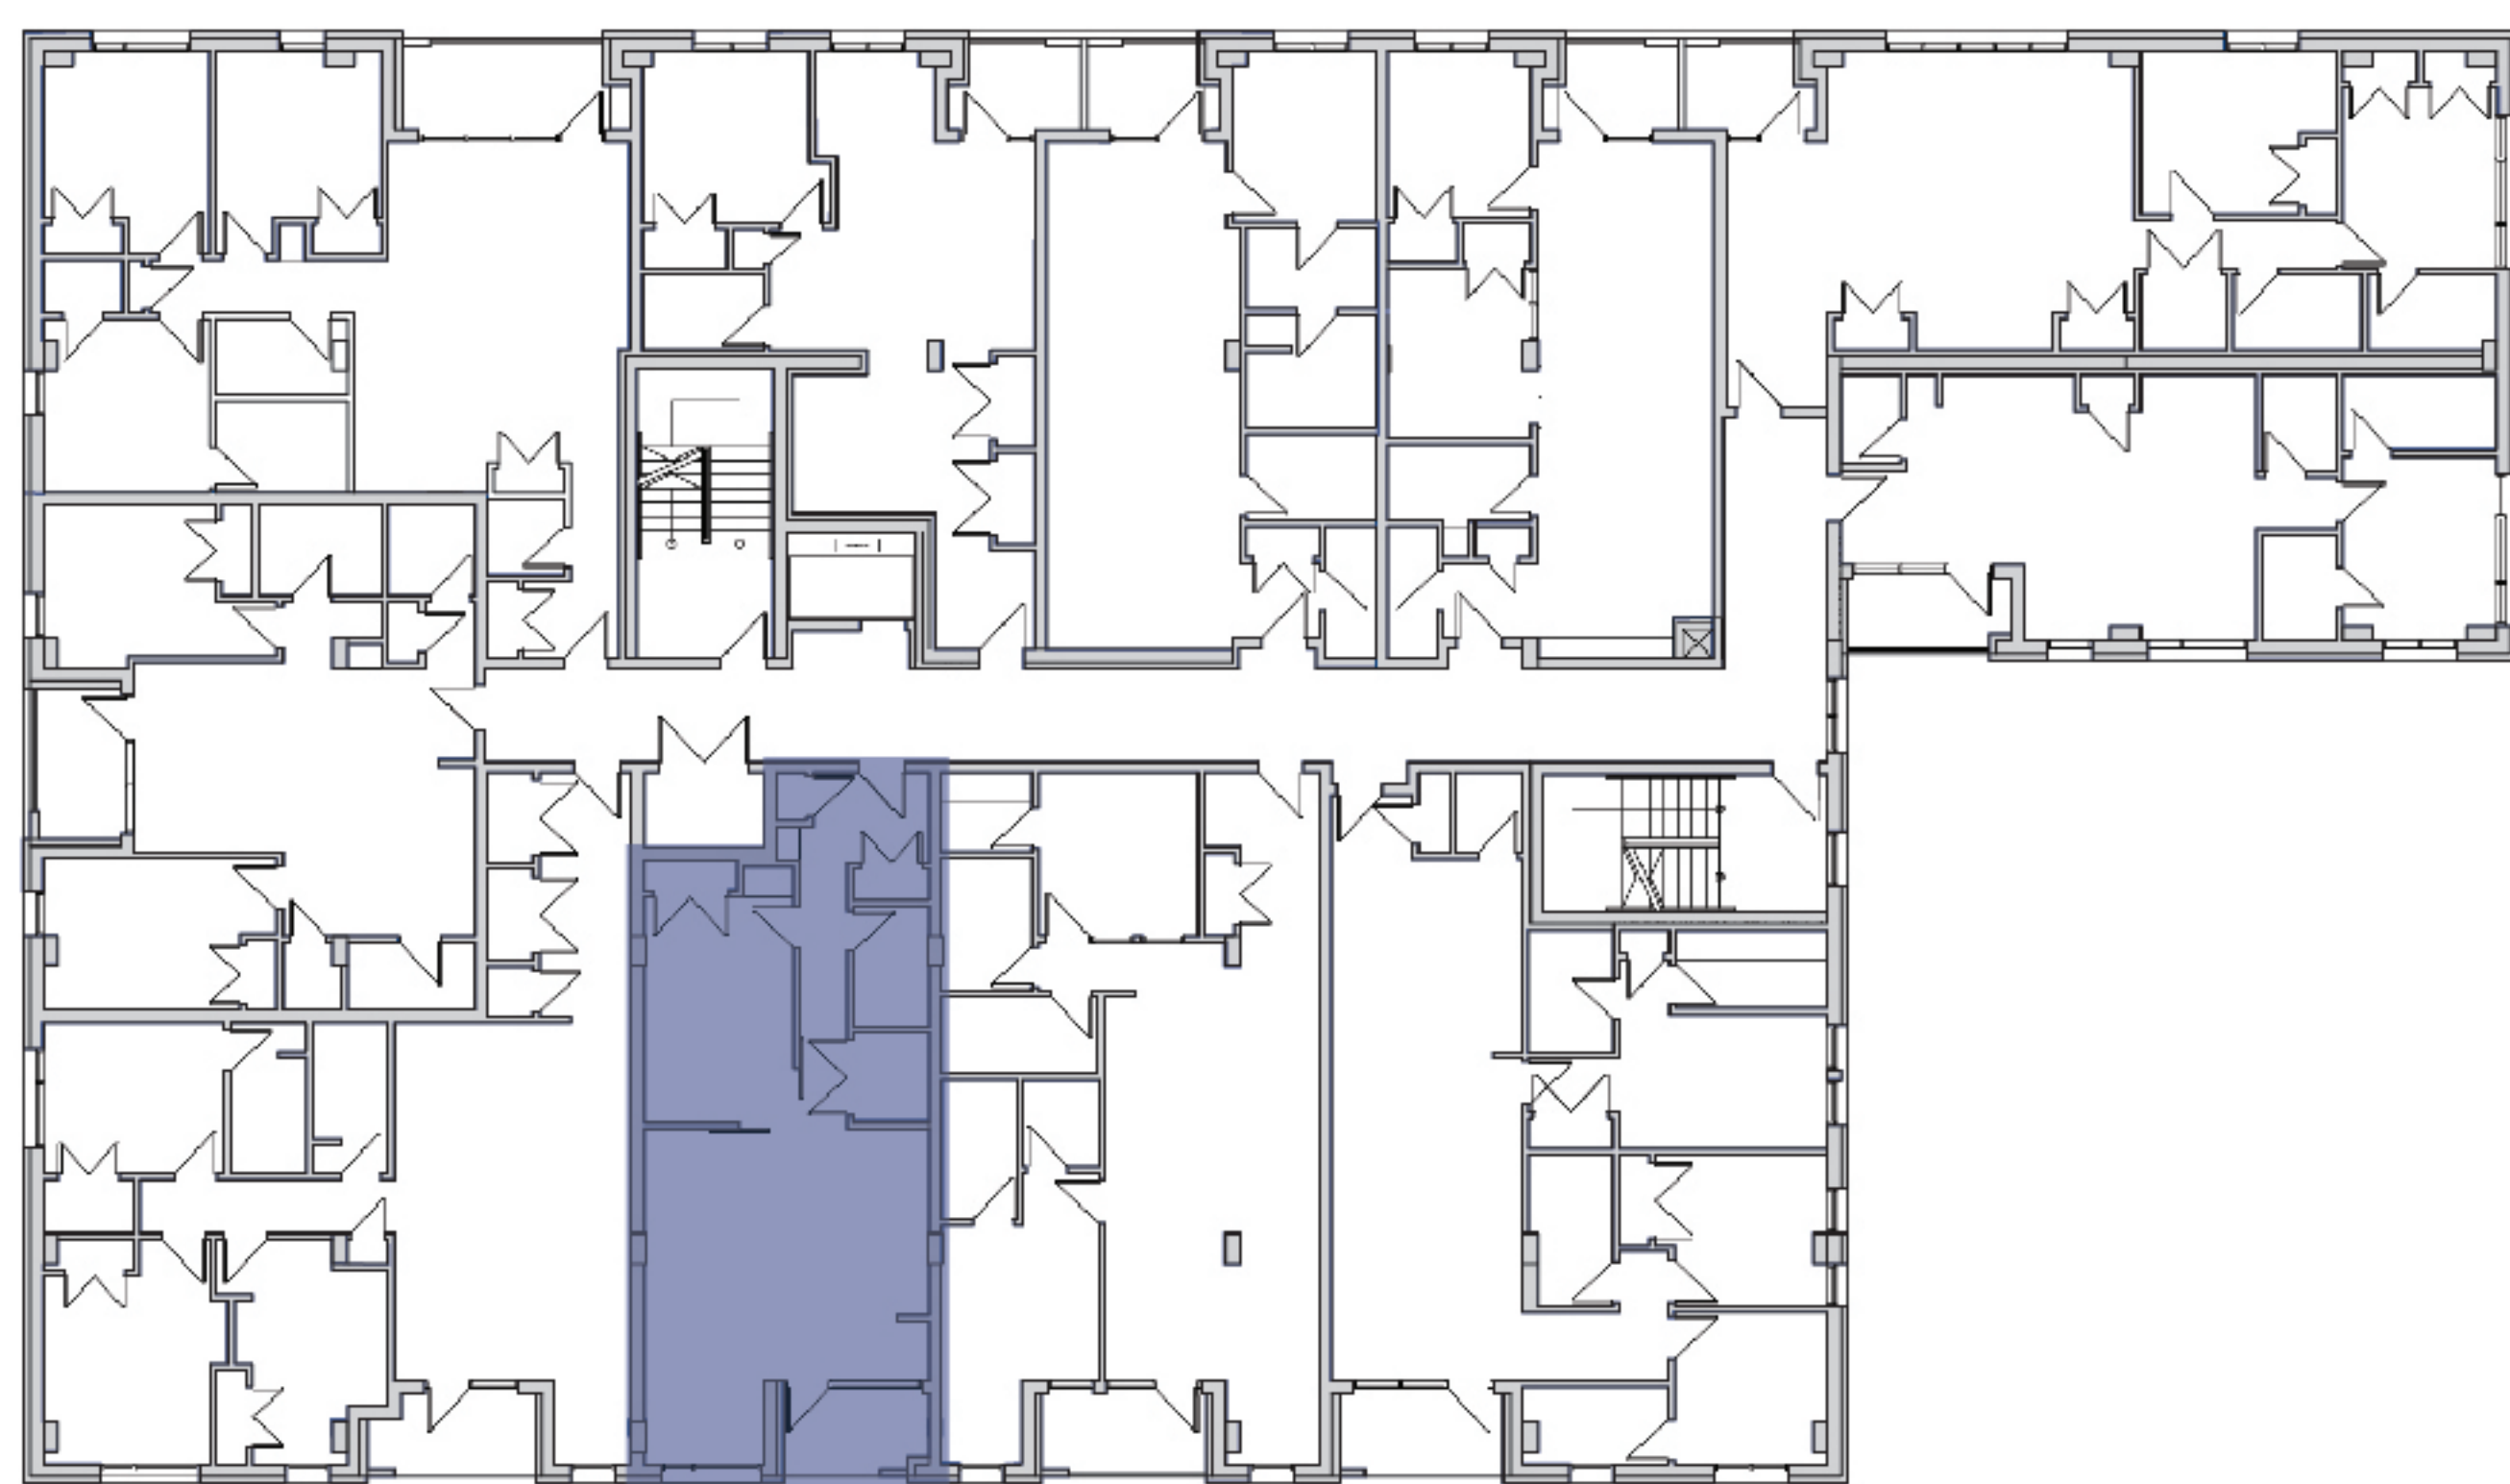

THE ROBI

on roberts

UNIT 201 - 1 Bedroom
(LEVEL 200-300)

KEY PLAN

NET SUITE AREA (approx.)
755 sqft

UNIT(S): 201, 301

MAYNARD
HOLDINGS

NOTE: SUITES MAY VARY DUE TO MINOR
ADJUSTMENTS DURING CONSTRUCTION