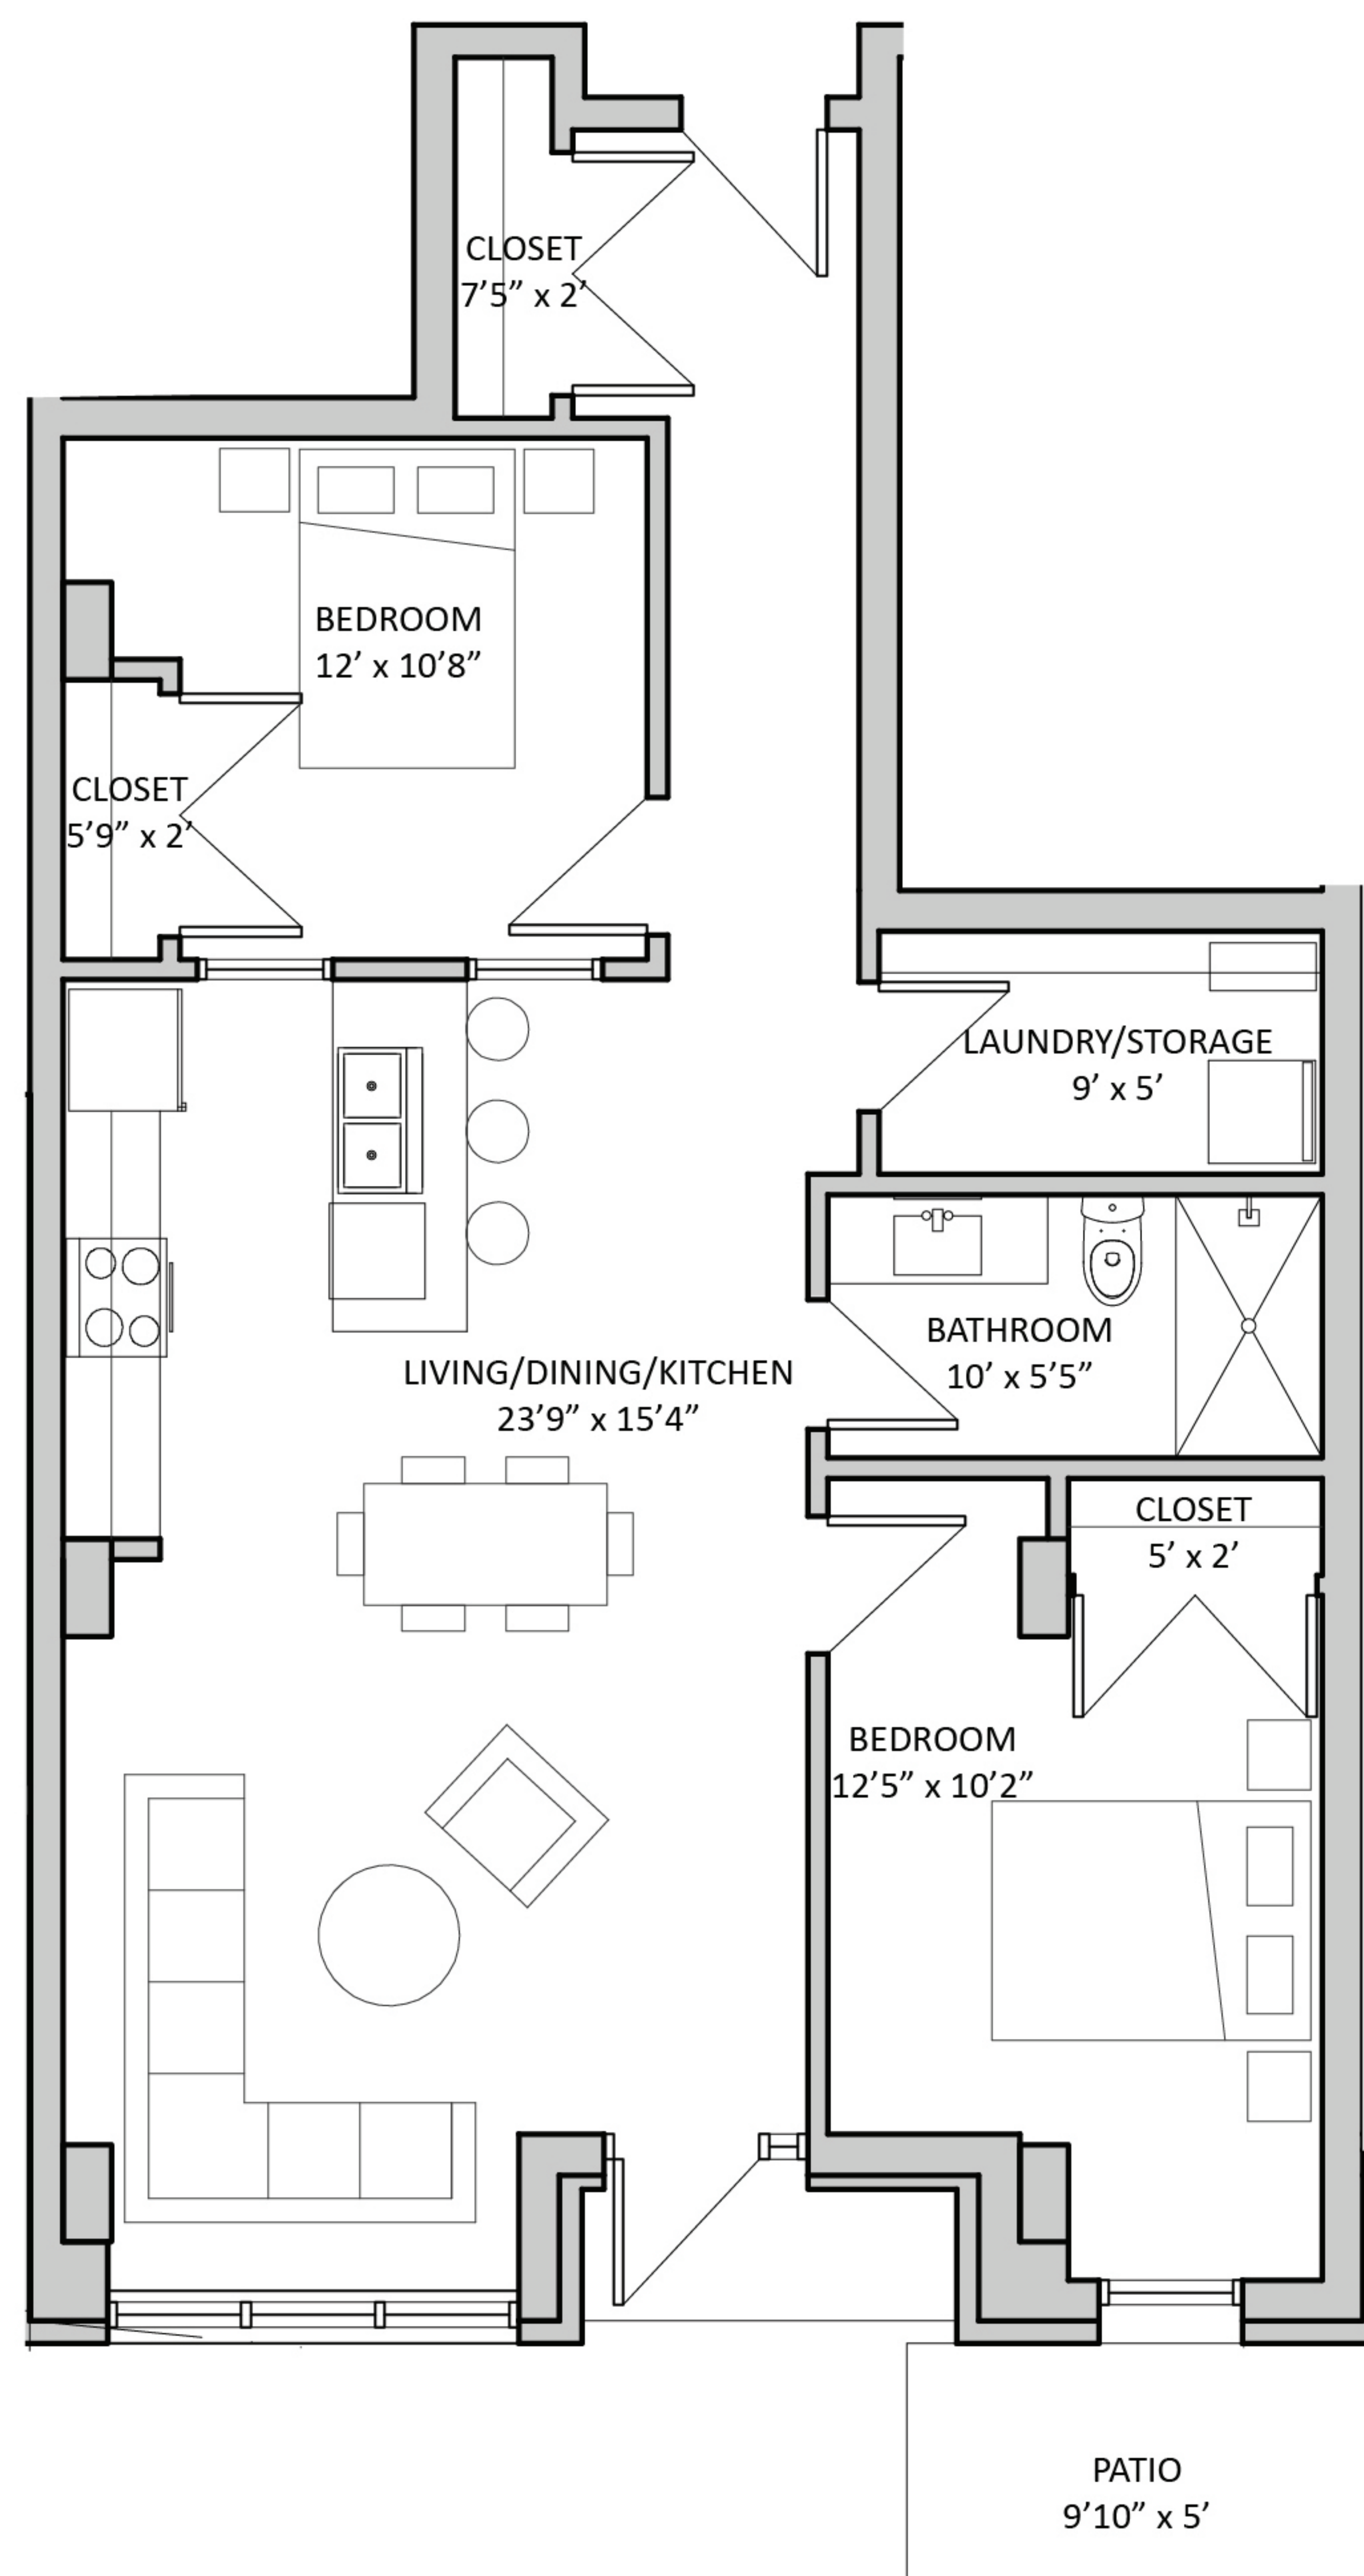

THE ROBI

on roberts

UNIT 108 - 2 Bedroom
(LEVEL 100)

KEY PLAN

NET SUITE AREA (approx.)
698 sqft

UNIT(S): 108

MAYNARD

HOLDINGS

NOTE: SUITES MAY VARY DUE TO MINOR
ADJUSTMENTS DURING CONSTRUCTION

5665 Roberts Street