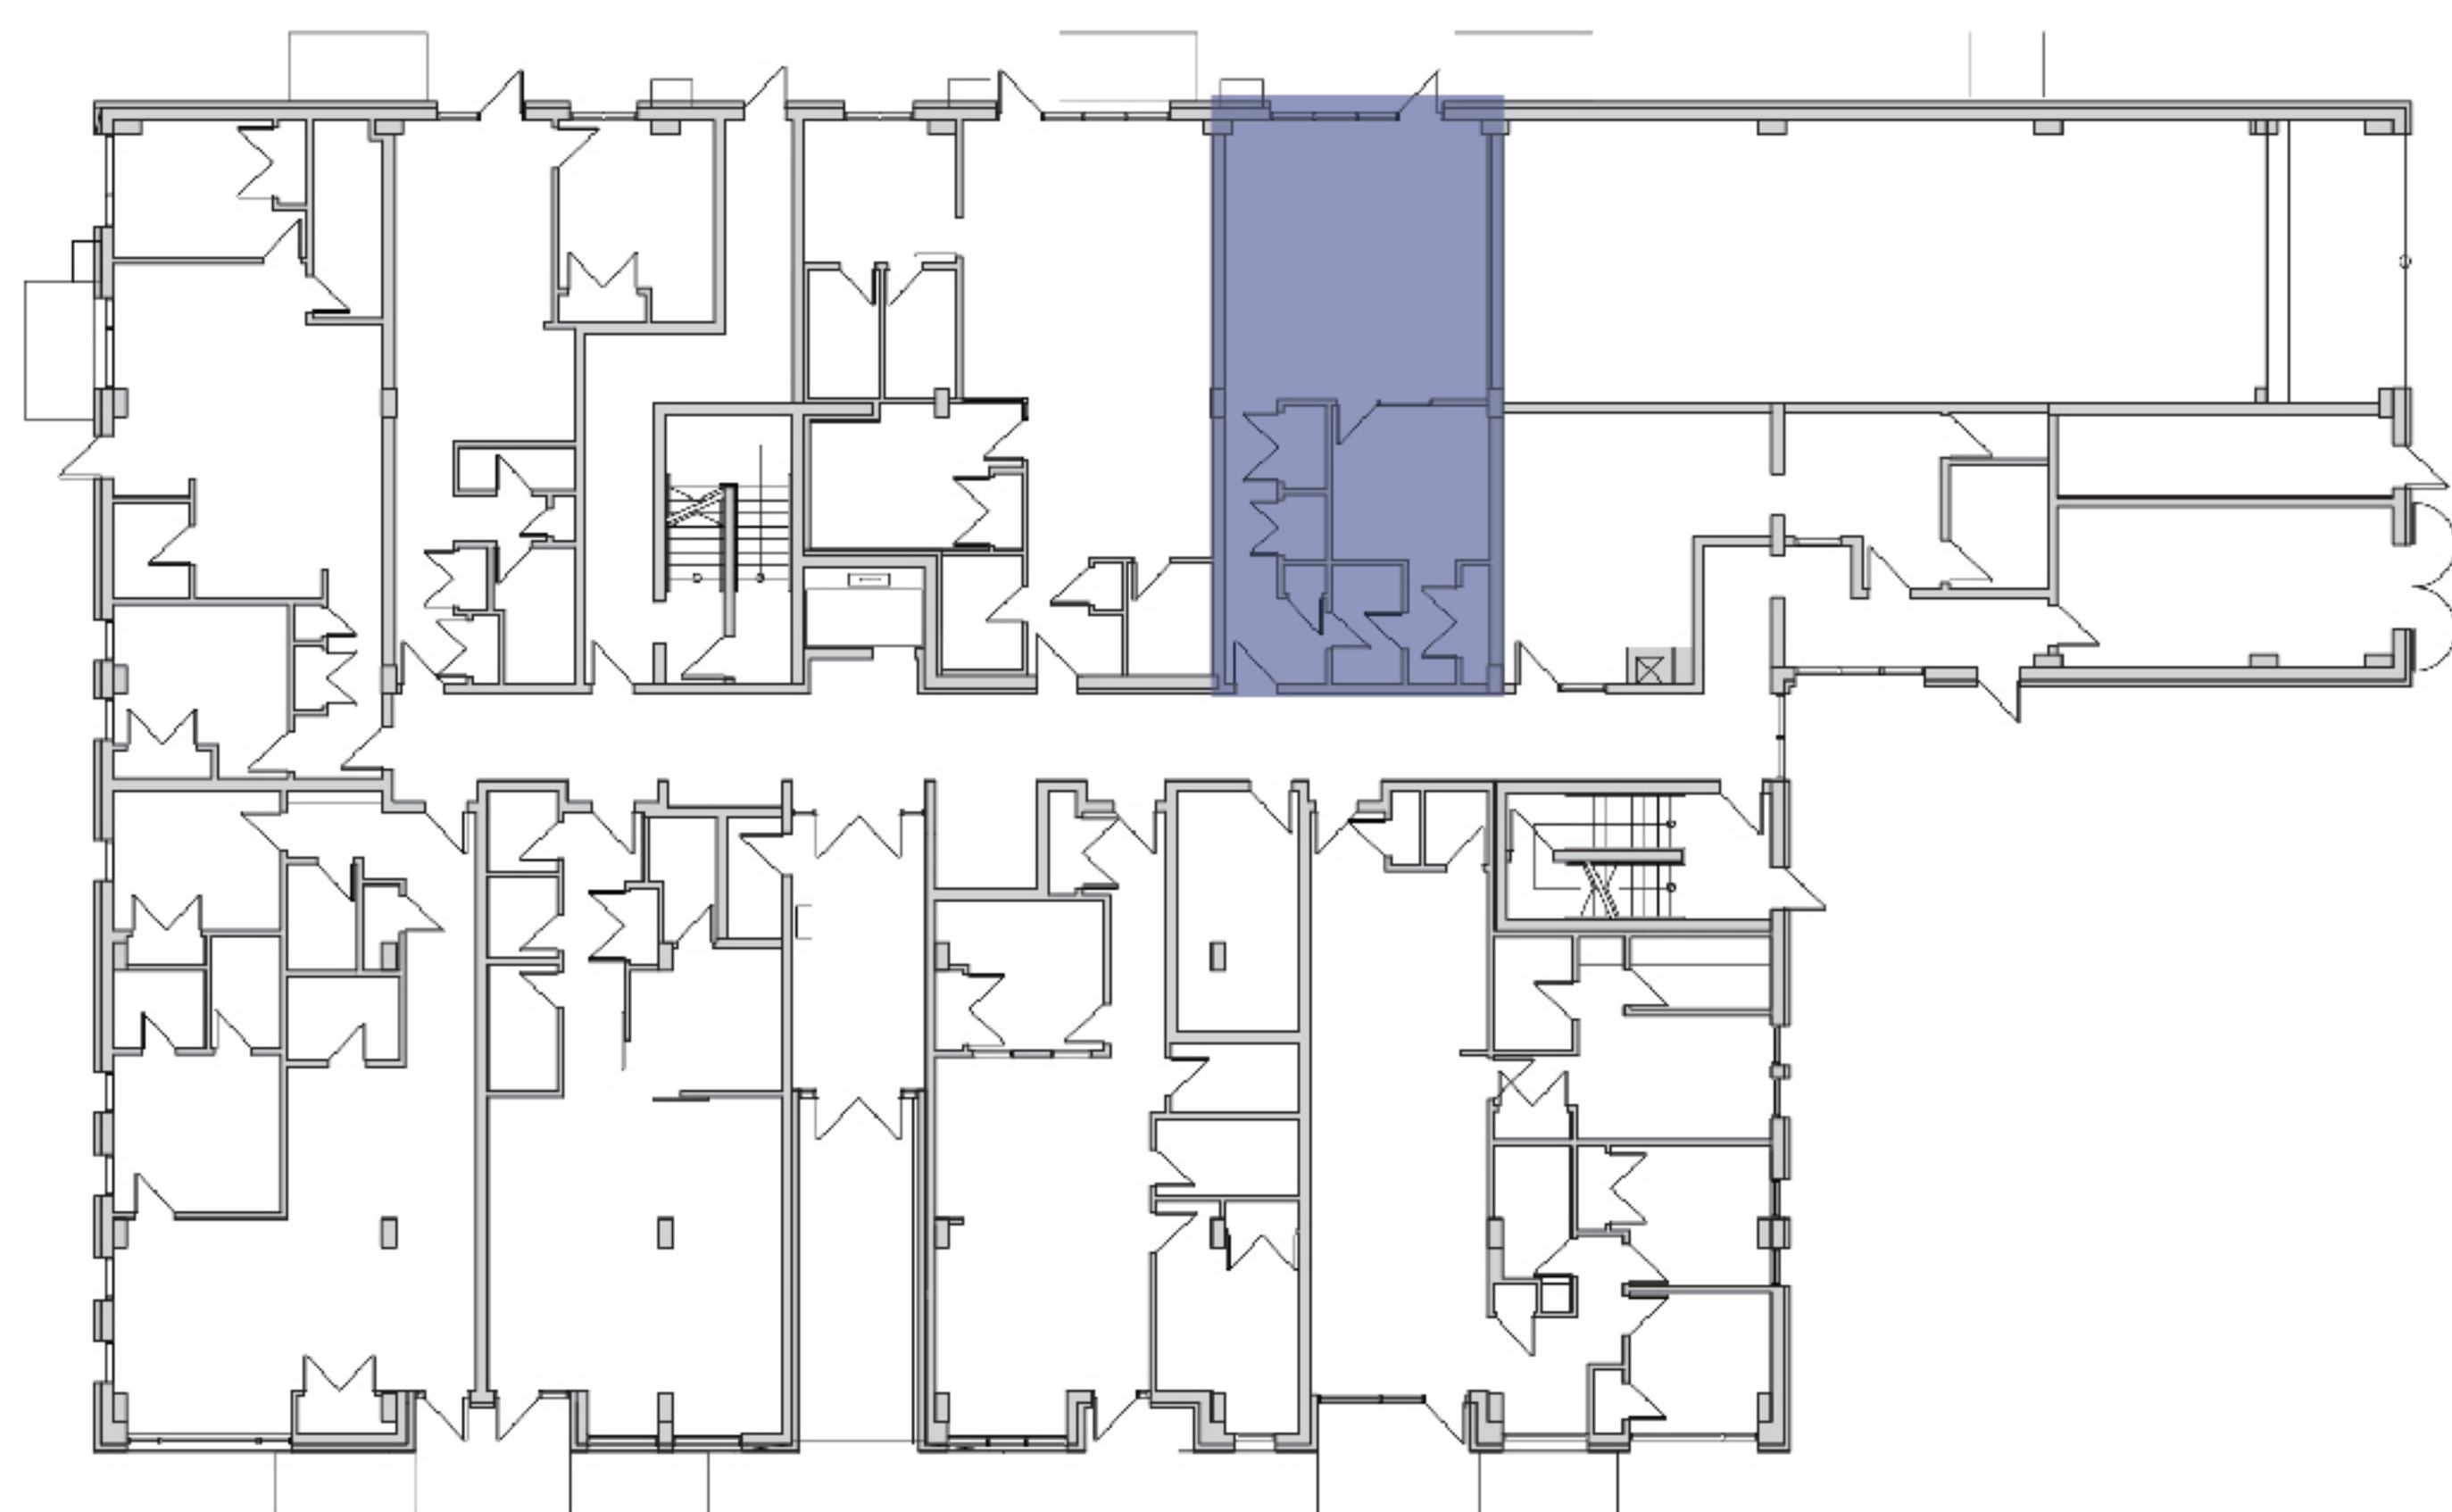

THE ROBI

on roberts

UNIT 108 - 2 Bedroom
(LEVEL 100)

KEY PLAN

NET SUITE AREA (approx.)
698 sqft

UNIT(S): 108

MAYNARD

HOLDINGS

NOTE: SUITES MAY VARY DUE TO MINOR
ADJUSTMENTS DURING CONSTRUCTION

5665 Roberts Street