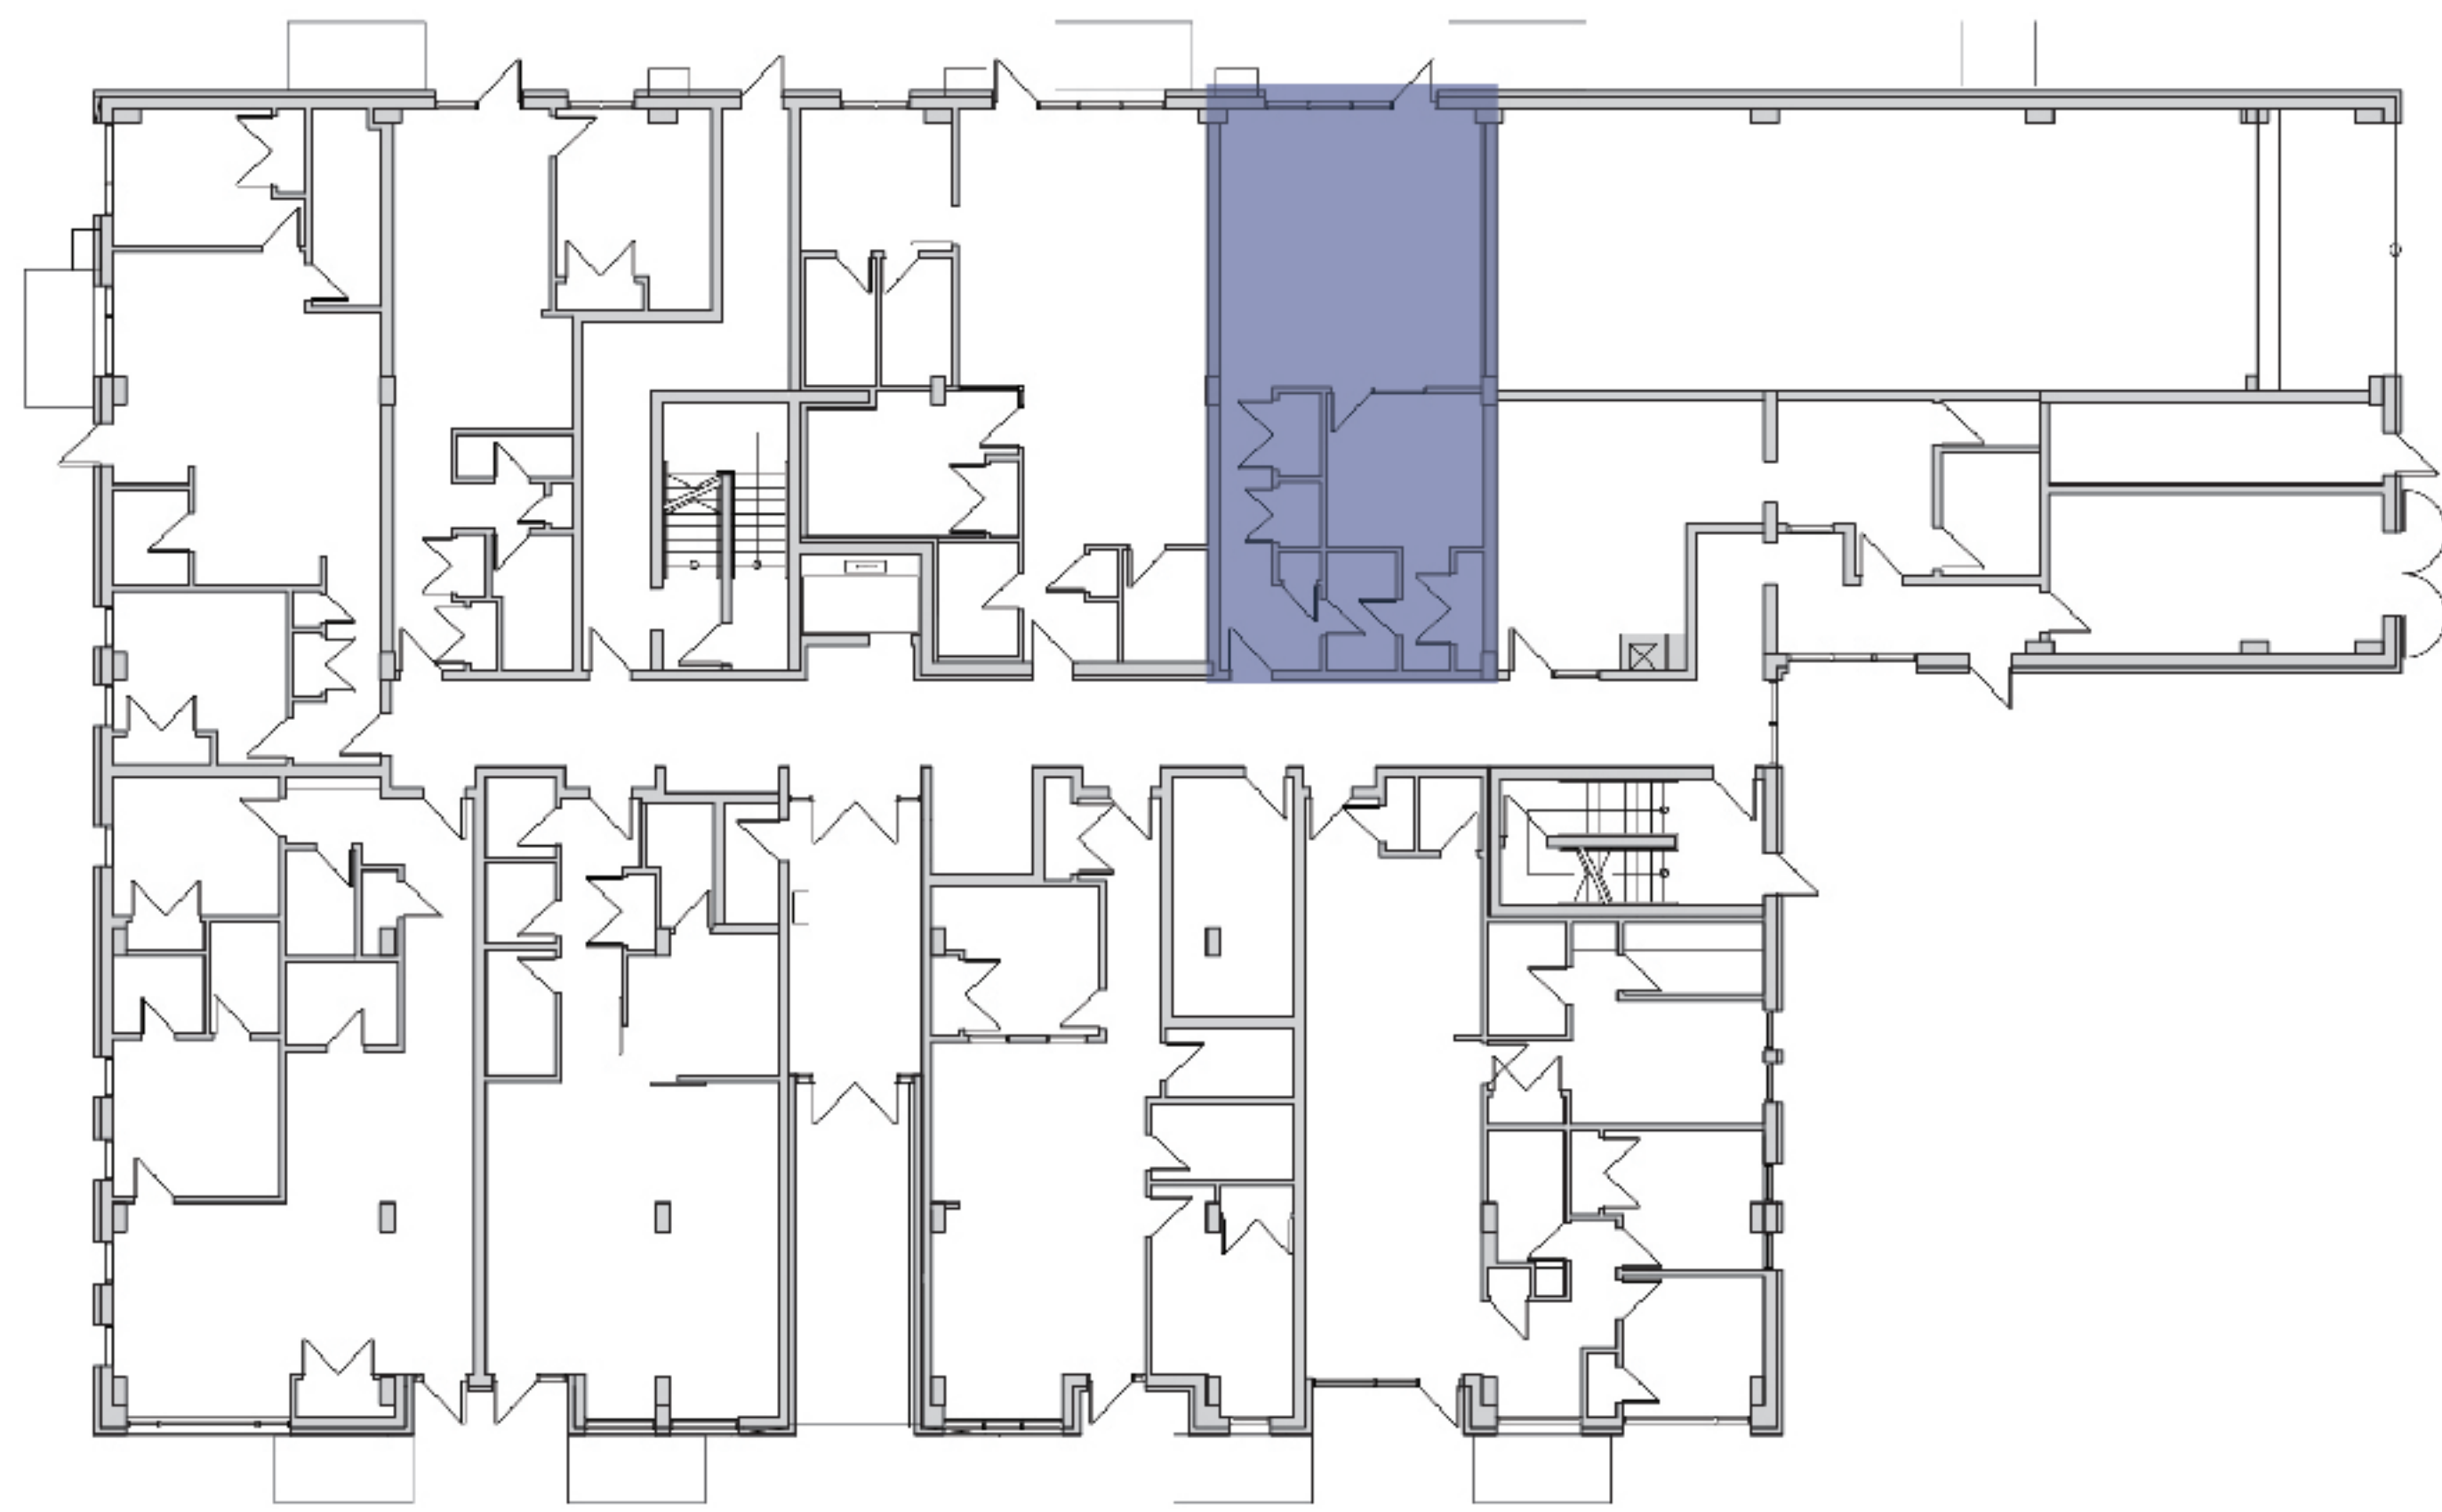

# THE ROBI

on roberts

UNIT 107 - 3 Bedroom  
(LEVEL 100)

## KEY PLAN

NET SUITE AREA (approx.)  
1285 sqft

UNIT(S): 107