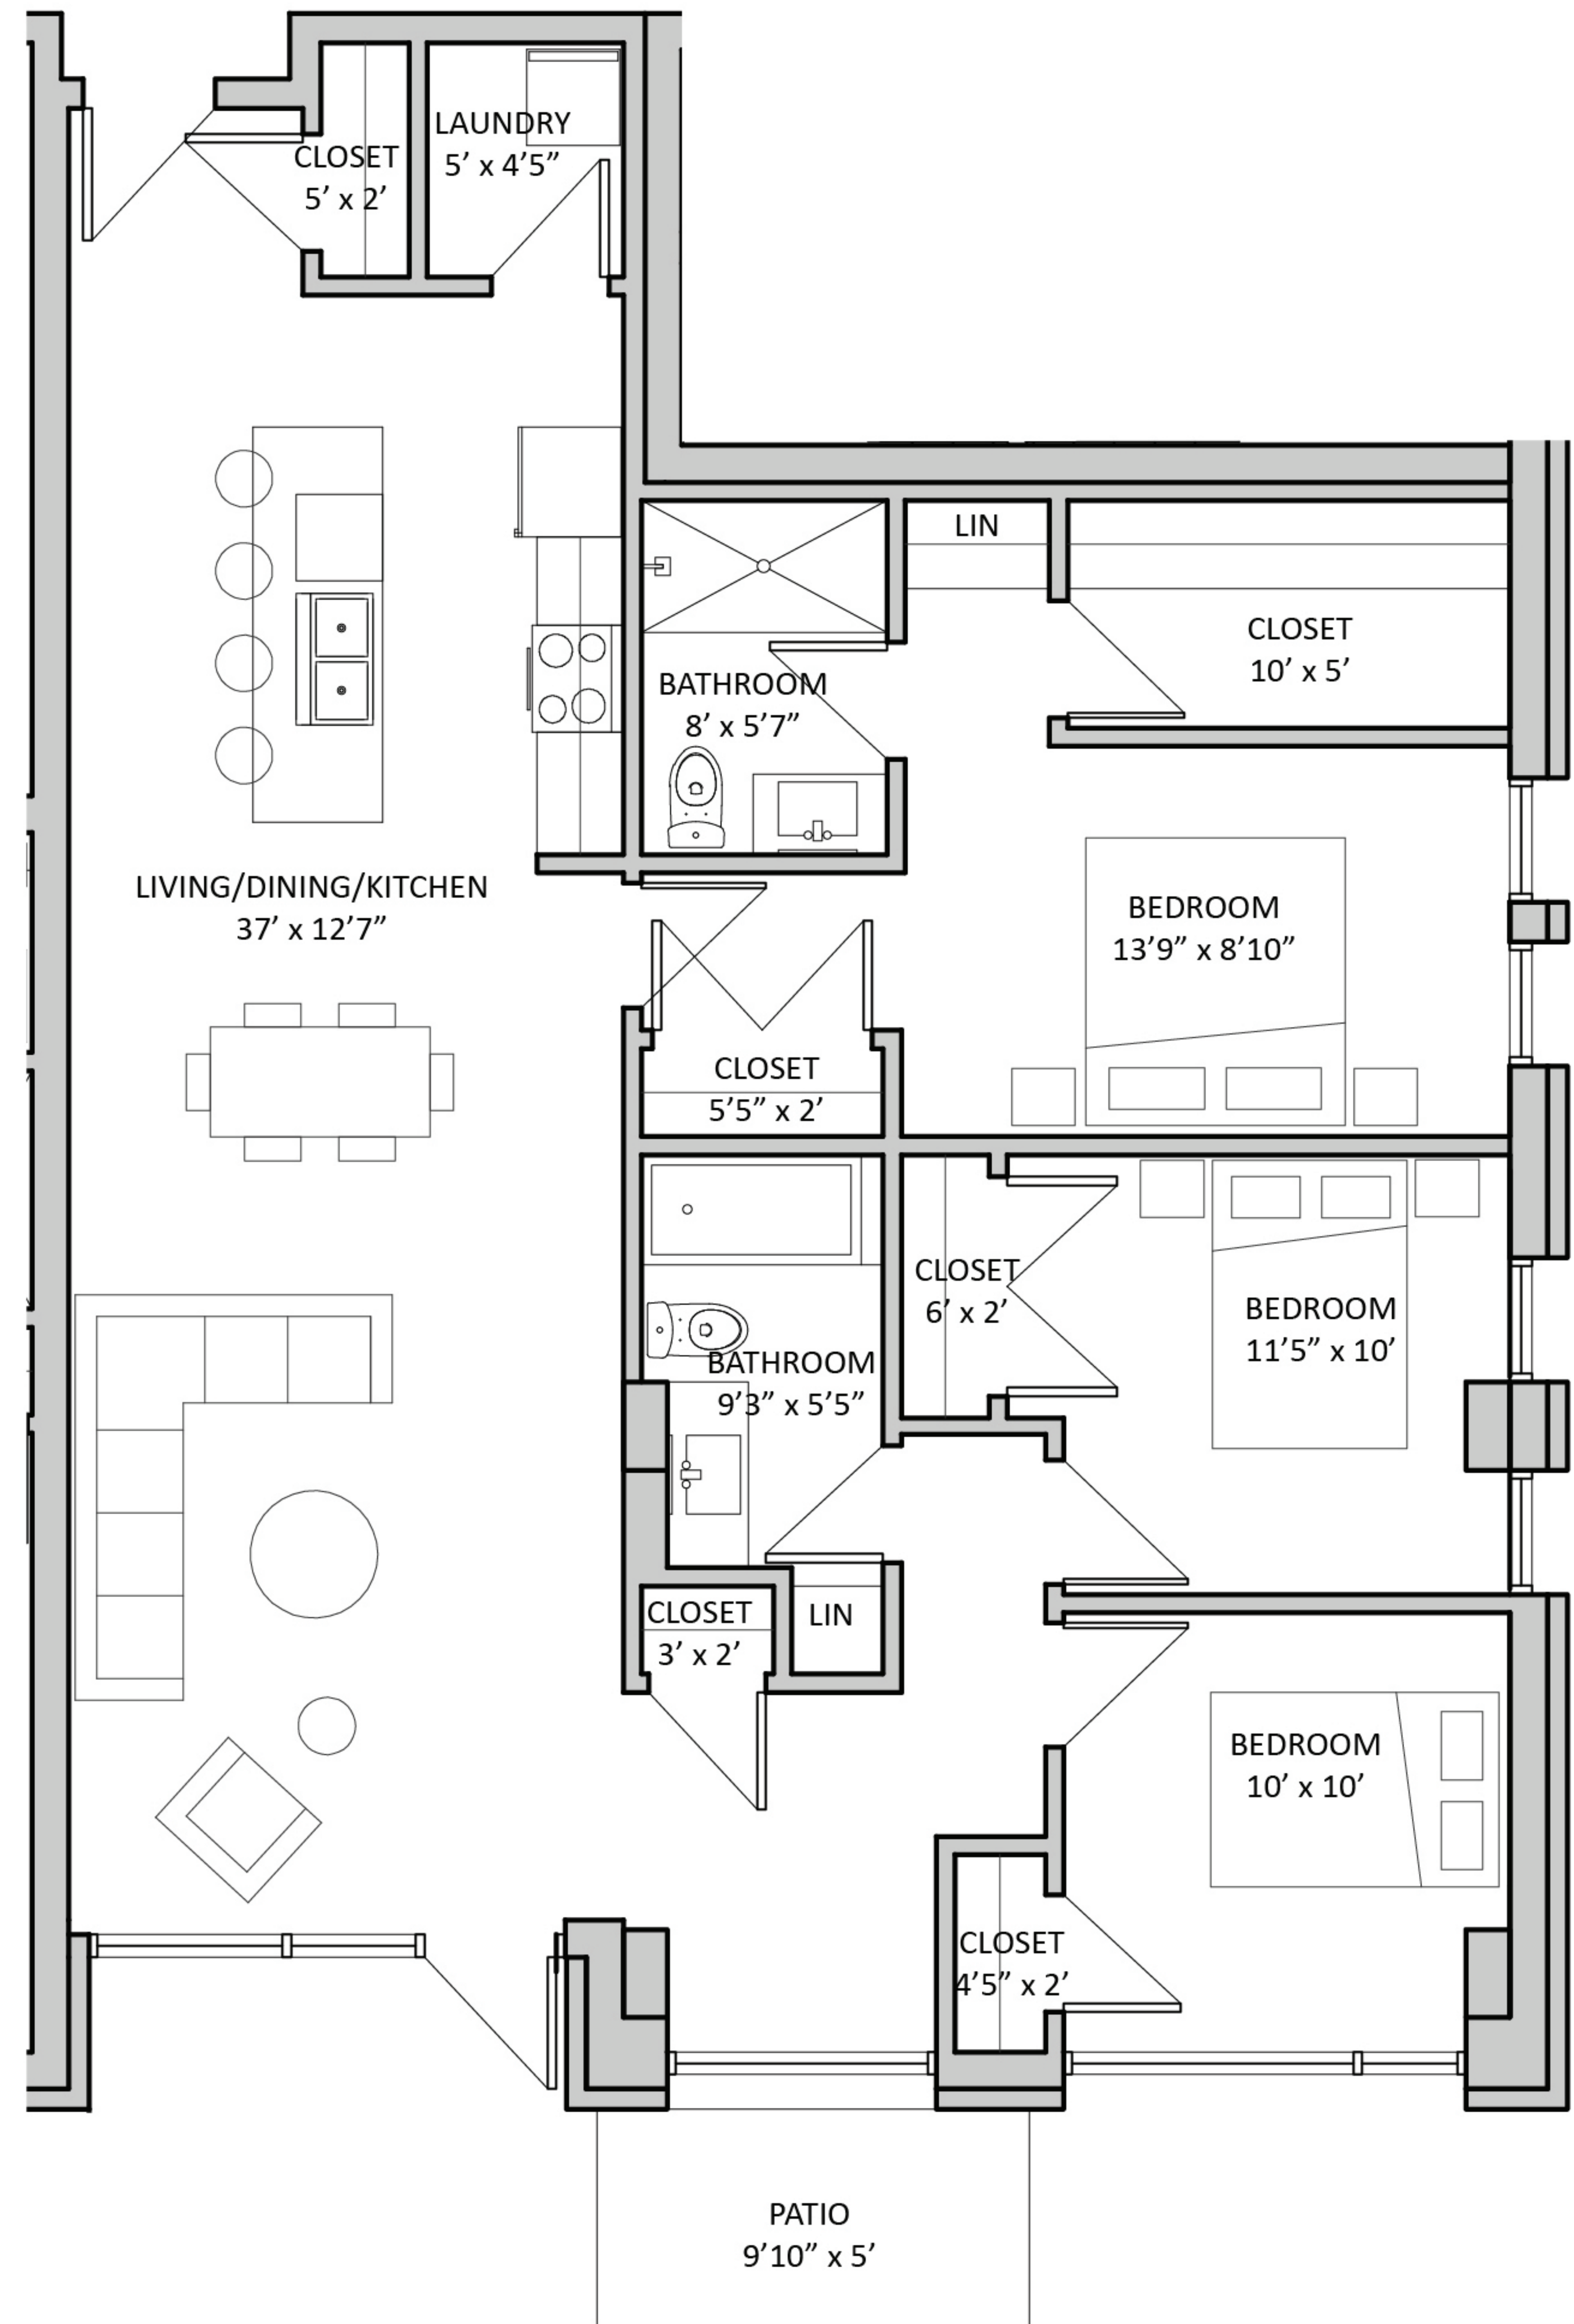

# THE ROBI

on roberts

UNIT 107 - 3 Bedroom  
(LEVEL 100)

## KEY PLAN

NET SUITE AREA (approx.)  
1285 sqft

UNIT(S): 107

# MAYNARD

HOLDINGS

NOTE: SUITES MAY VARY DUE TO MINOR  
ADJUSTMENTS DURING CONSTRUCTION