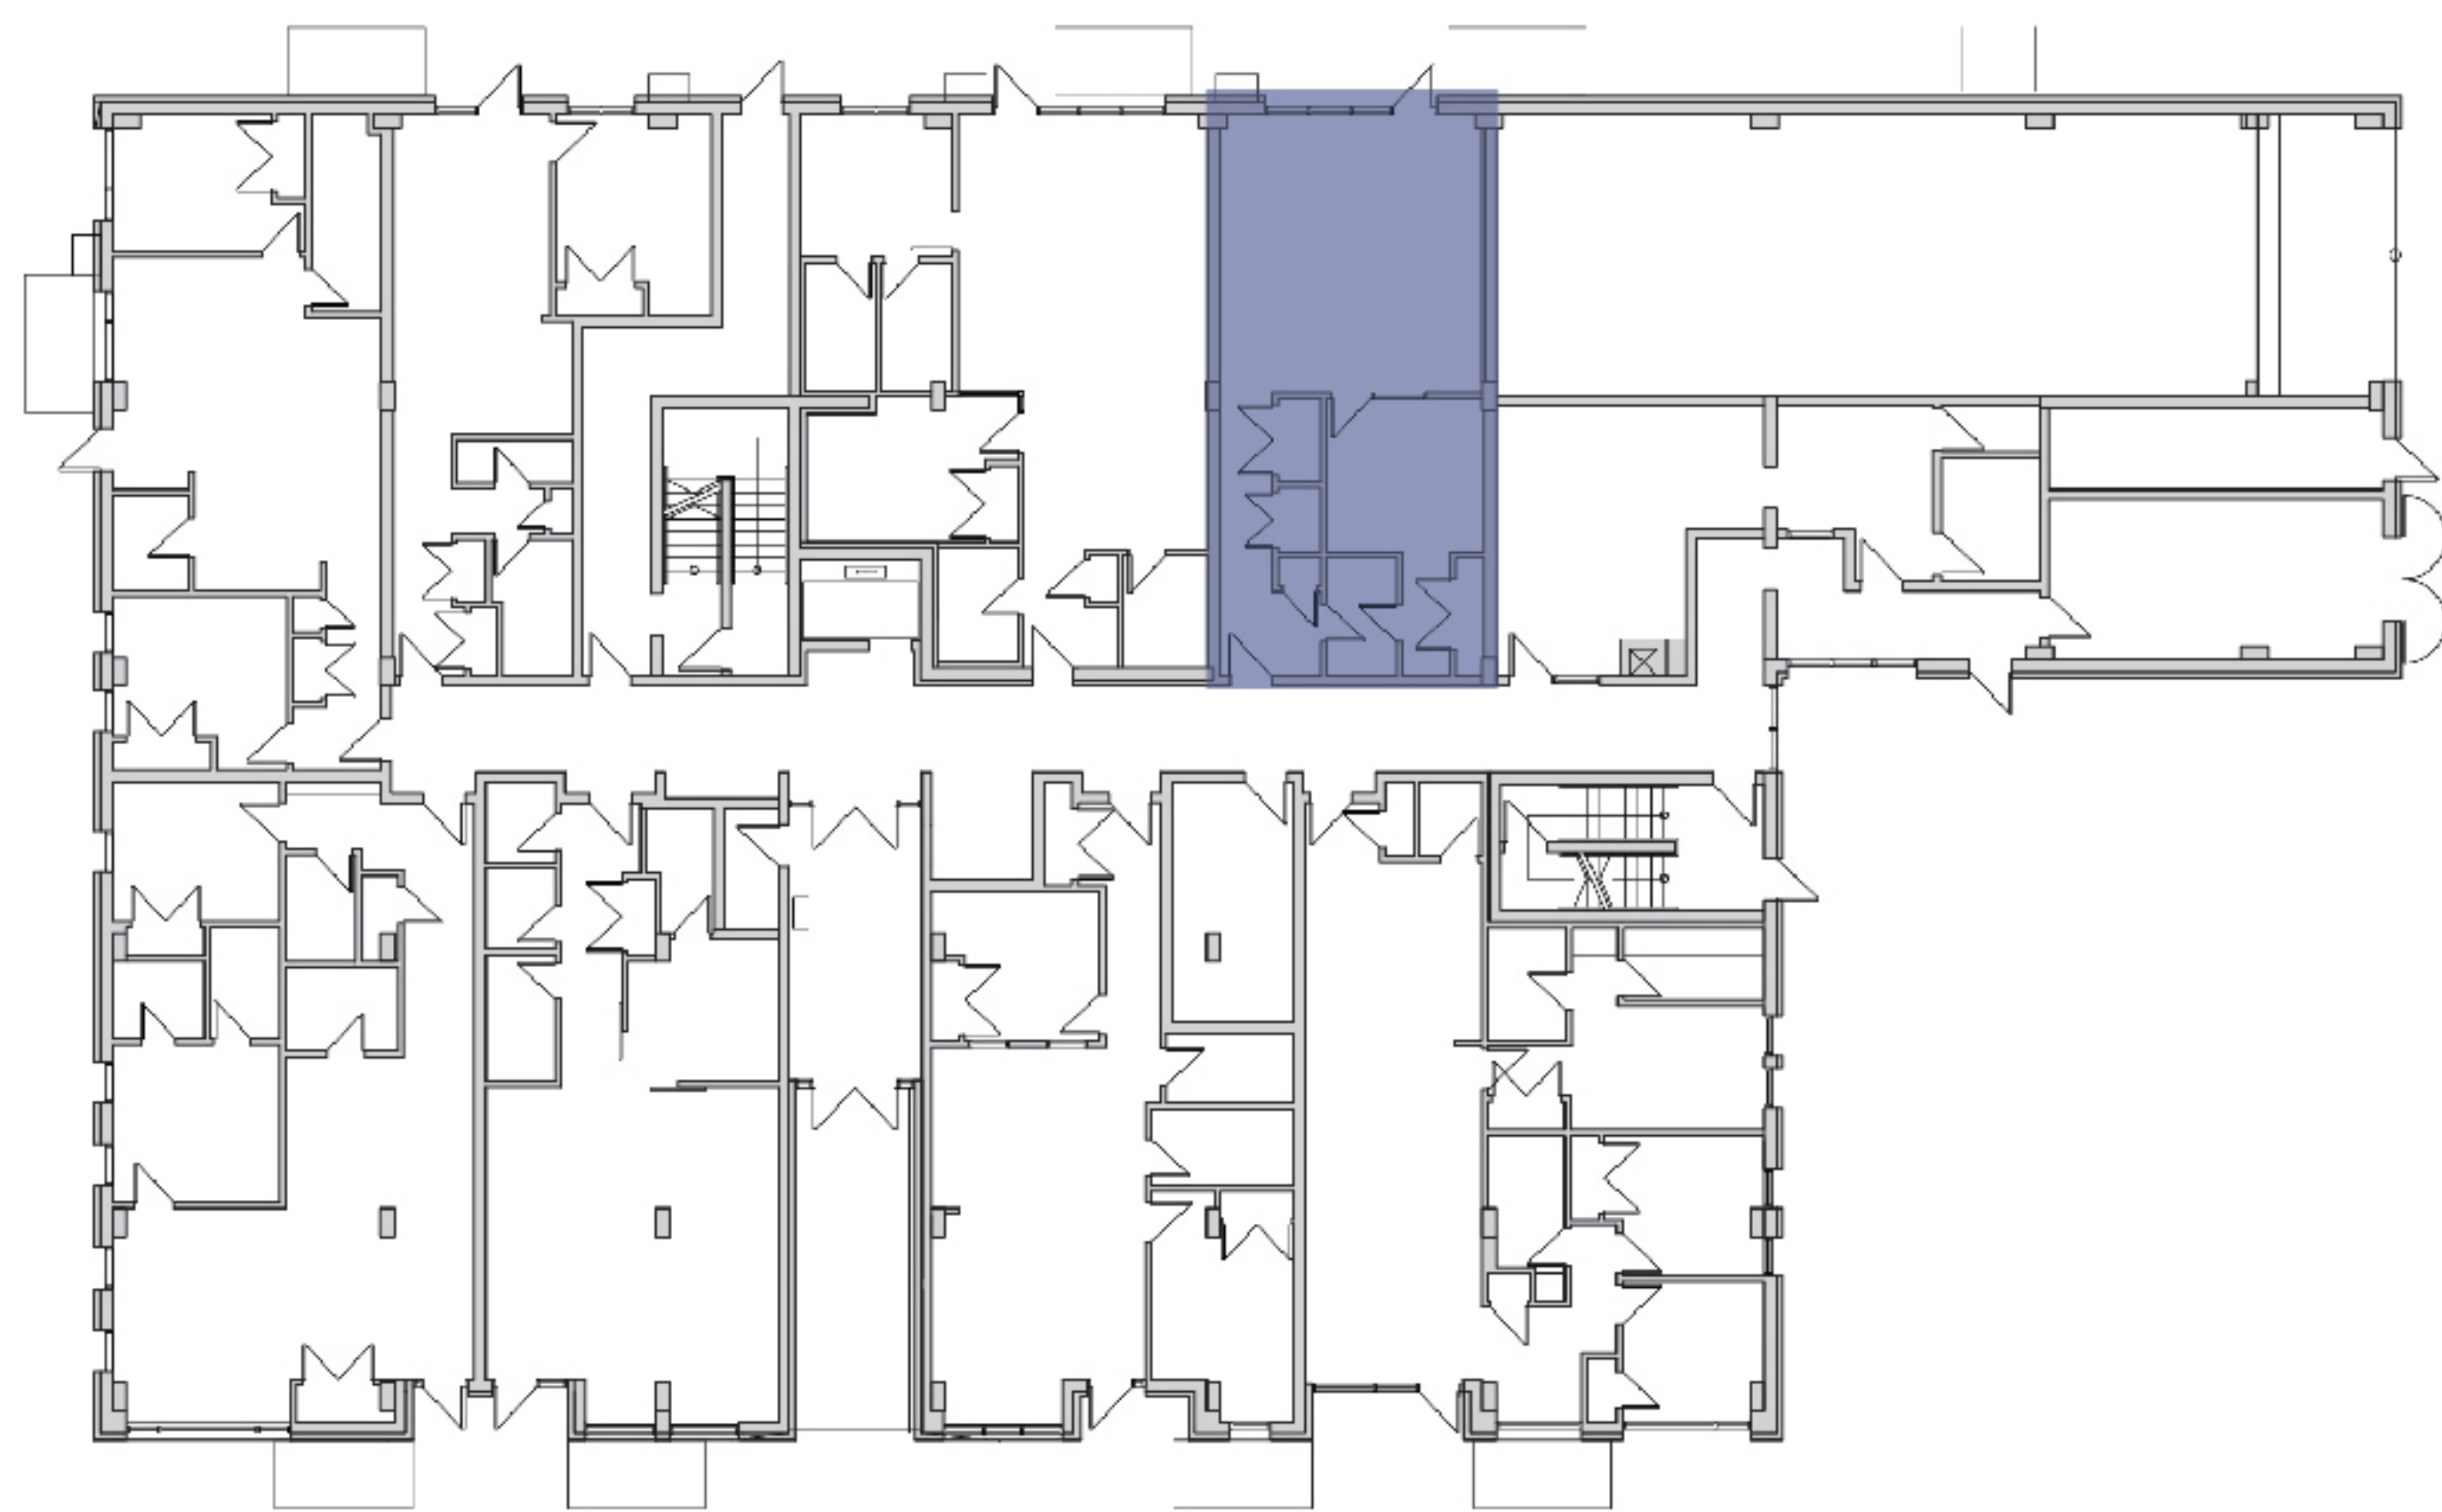

THE ROBI

on roberts

UNIT 106 - 1 Bedroom
(LEVEL 100)

KEY PLAN

NET SUITE AREA (approx.)
755 sqft

UNIT(S): 106

NOTE: SUITES MAY VARY DUE TO MINOR
ADJUSTMENTS DURING CONSTRUCTION

MAYNARD