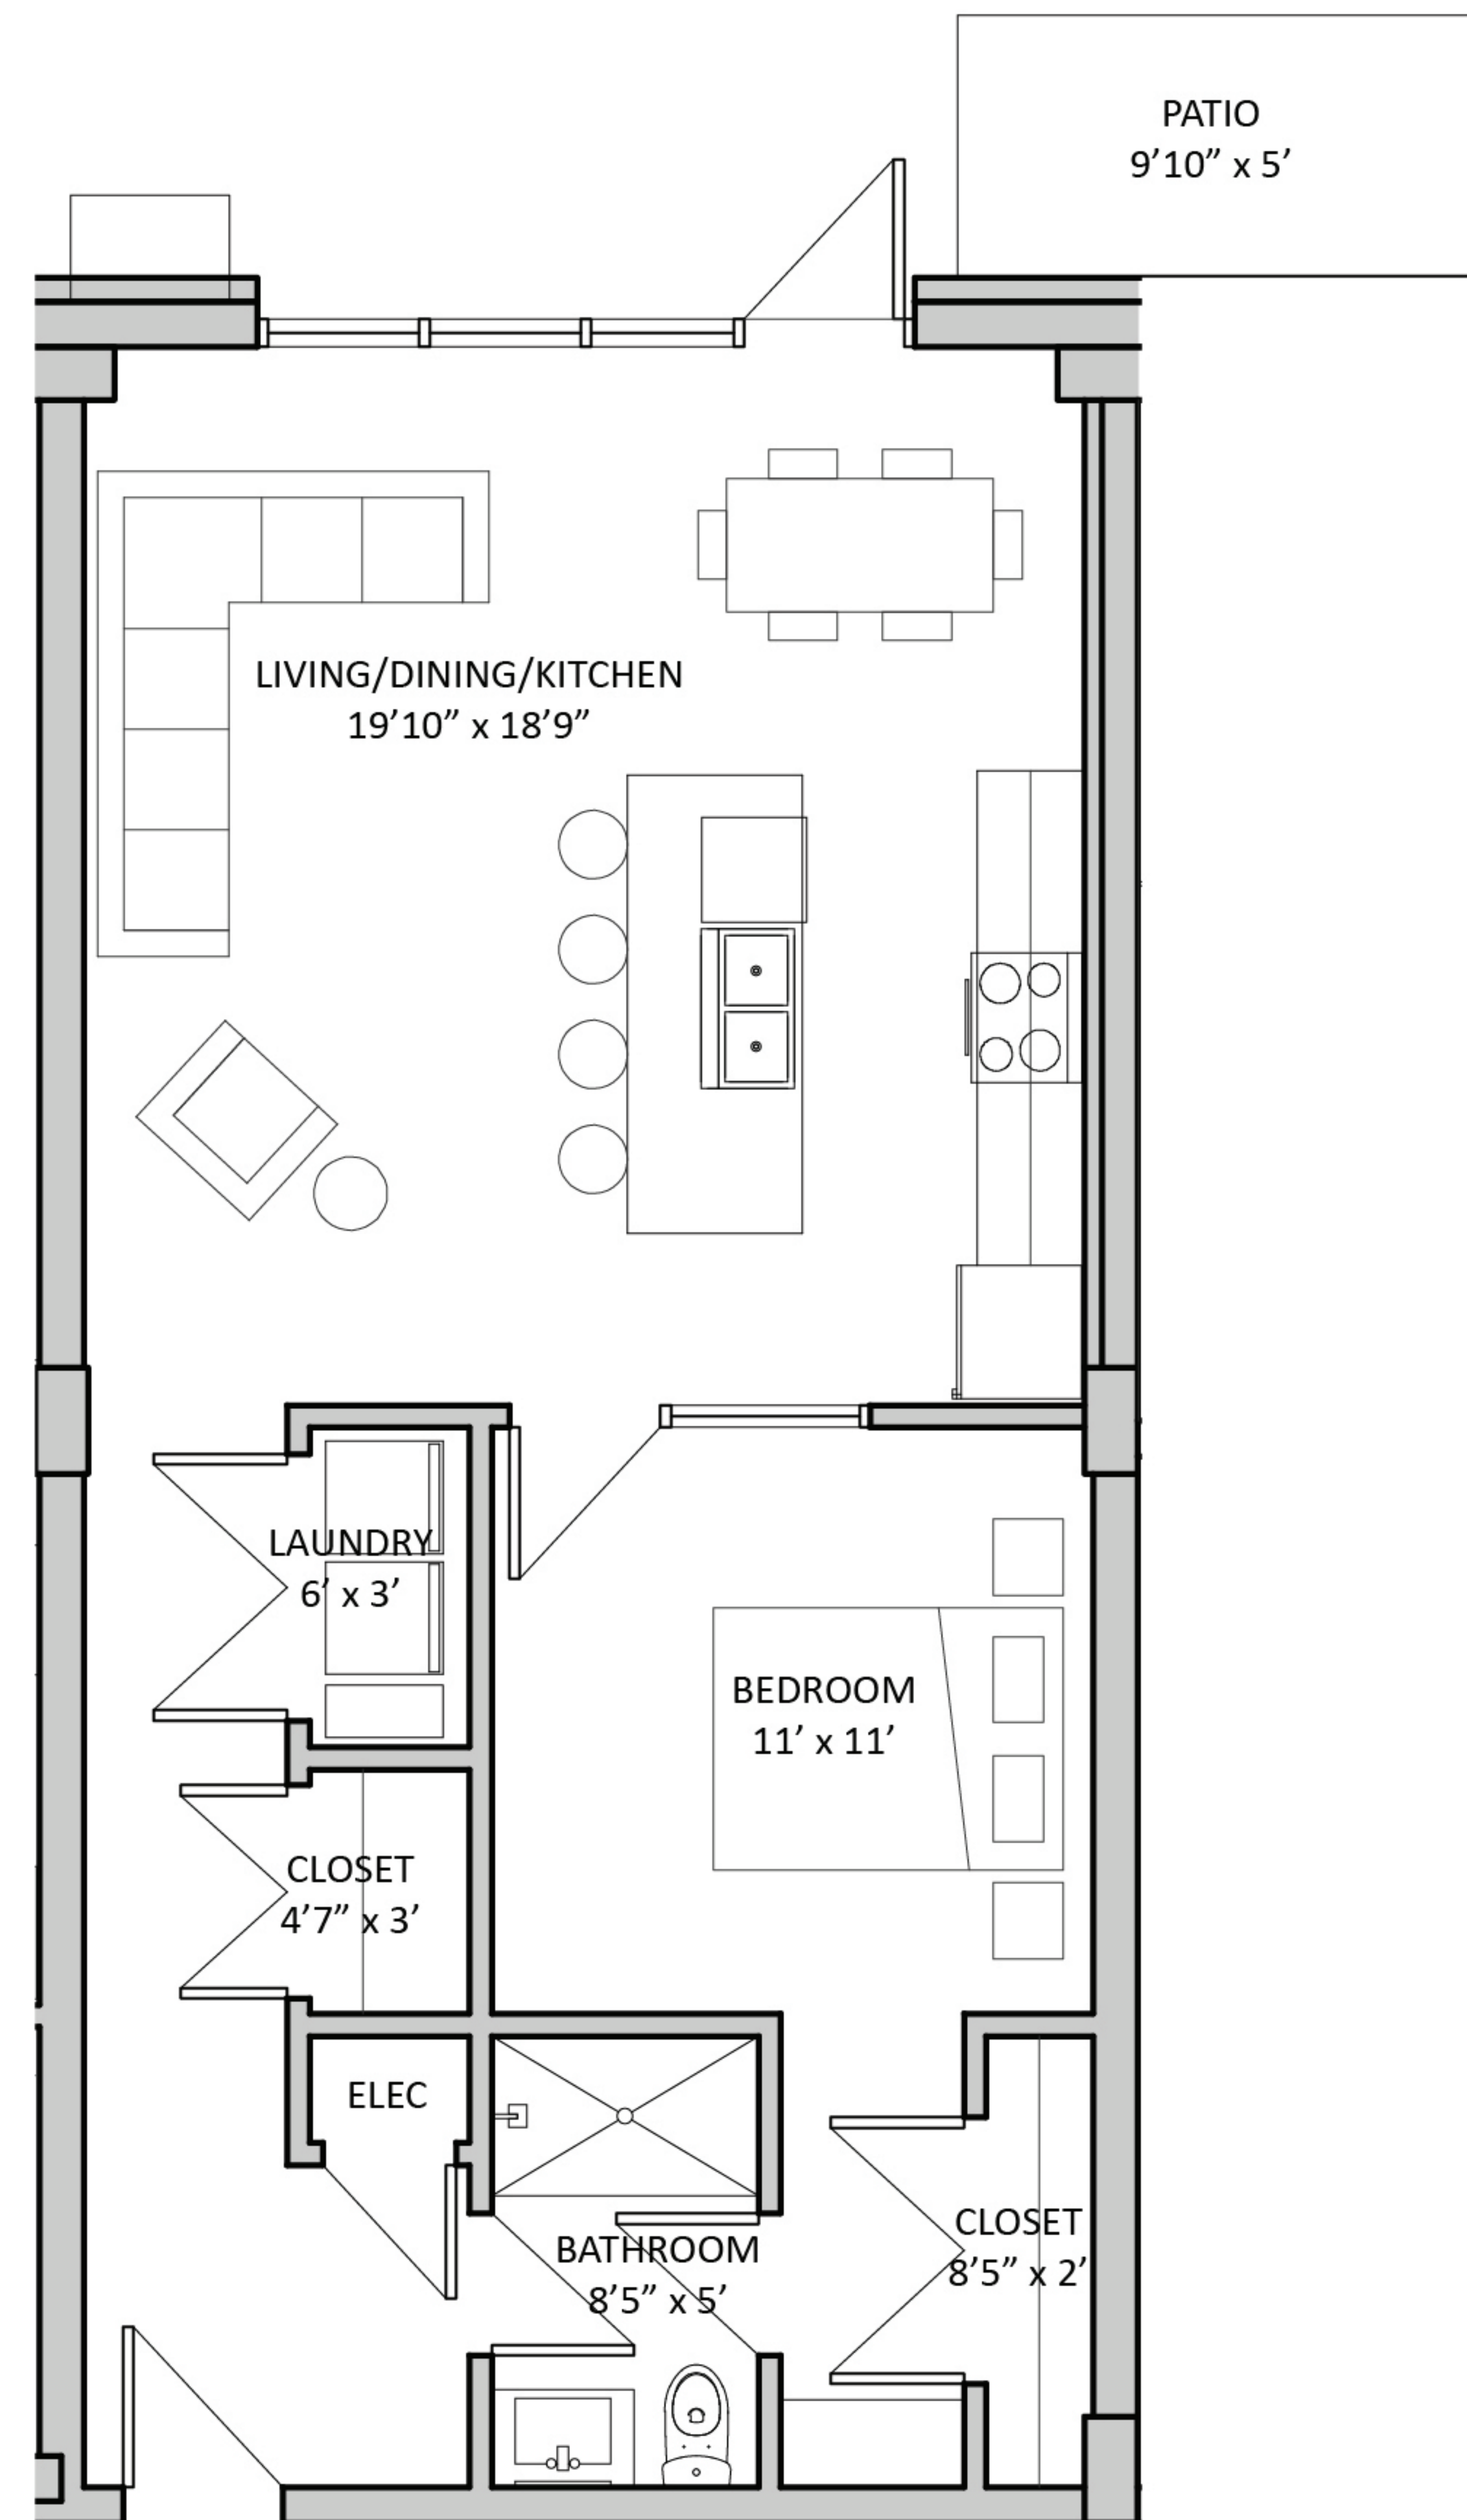

THE ROBI

on roberts

UNIT 106 - 1 Bedroom
(LEVEL 100)

KEY PLAN

NET SUITE AREA (approx.)
755 sqft

UNIT(S): 106

NOTE: SUITES MAY VARY DUE TO MINOR
ADJUSTMENTS DURING CONSTRUCTION

MAYNARD