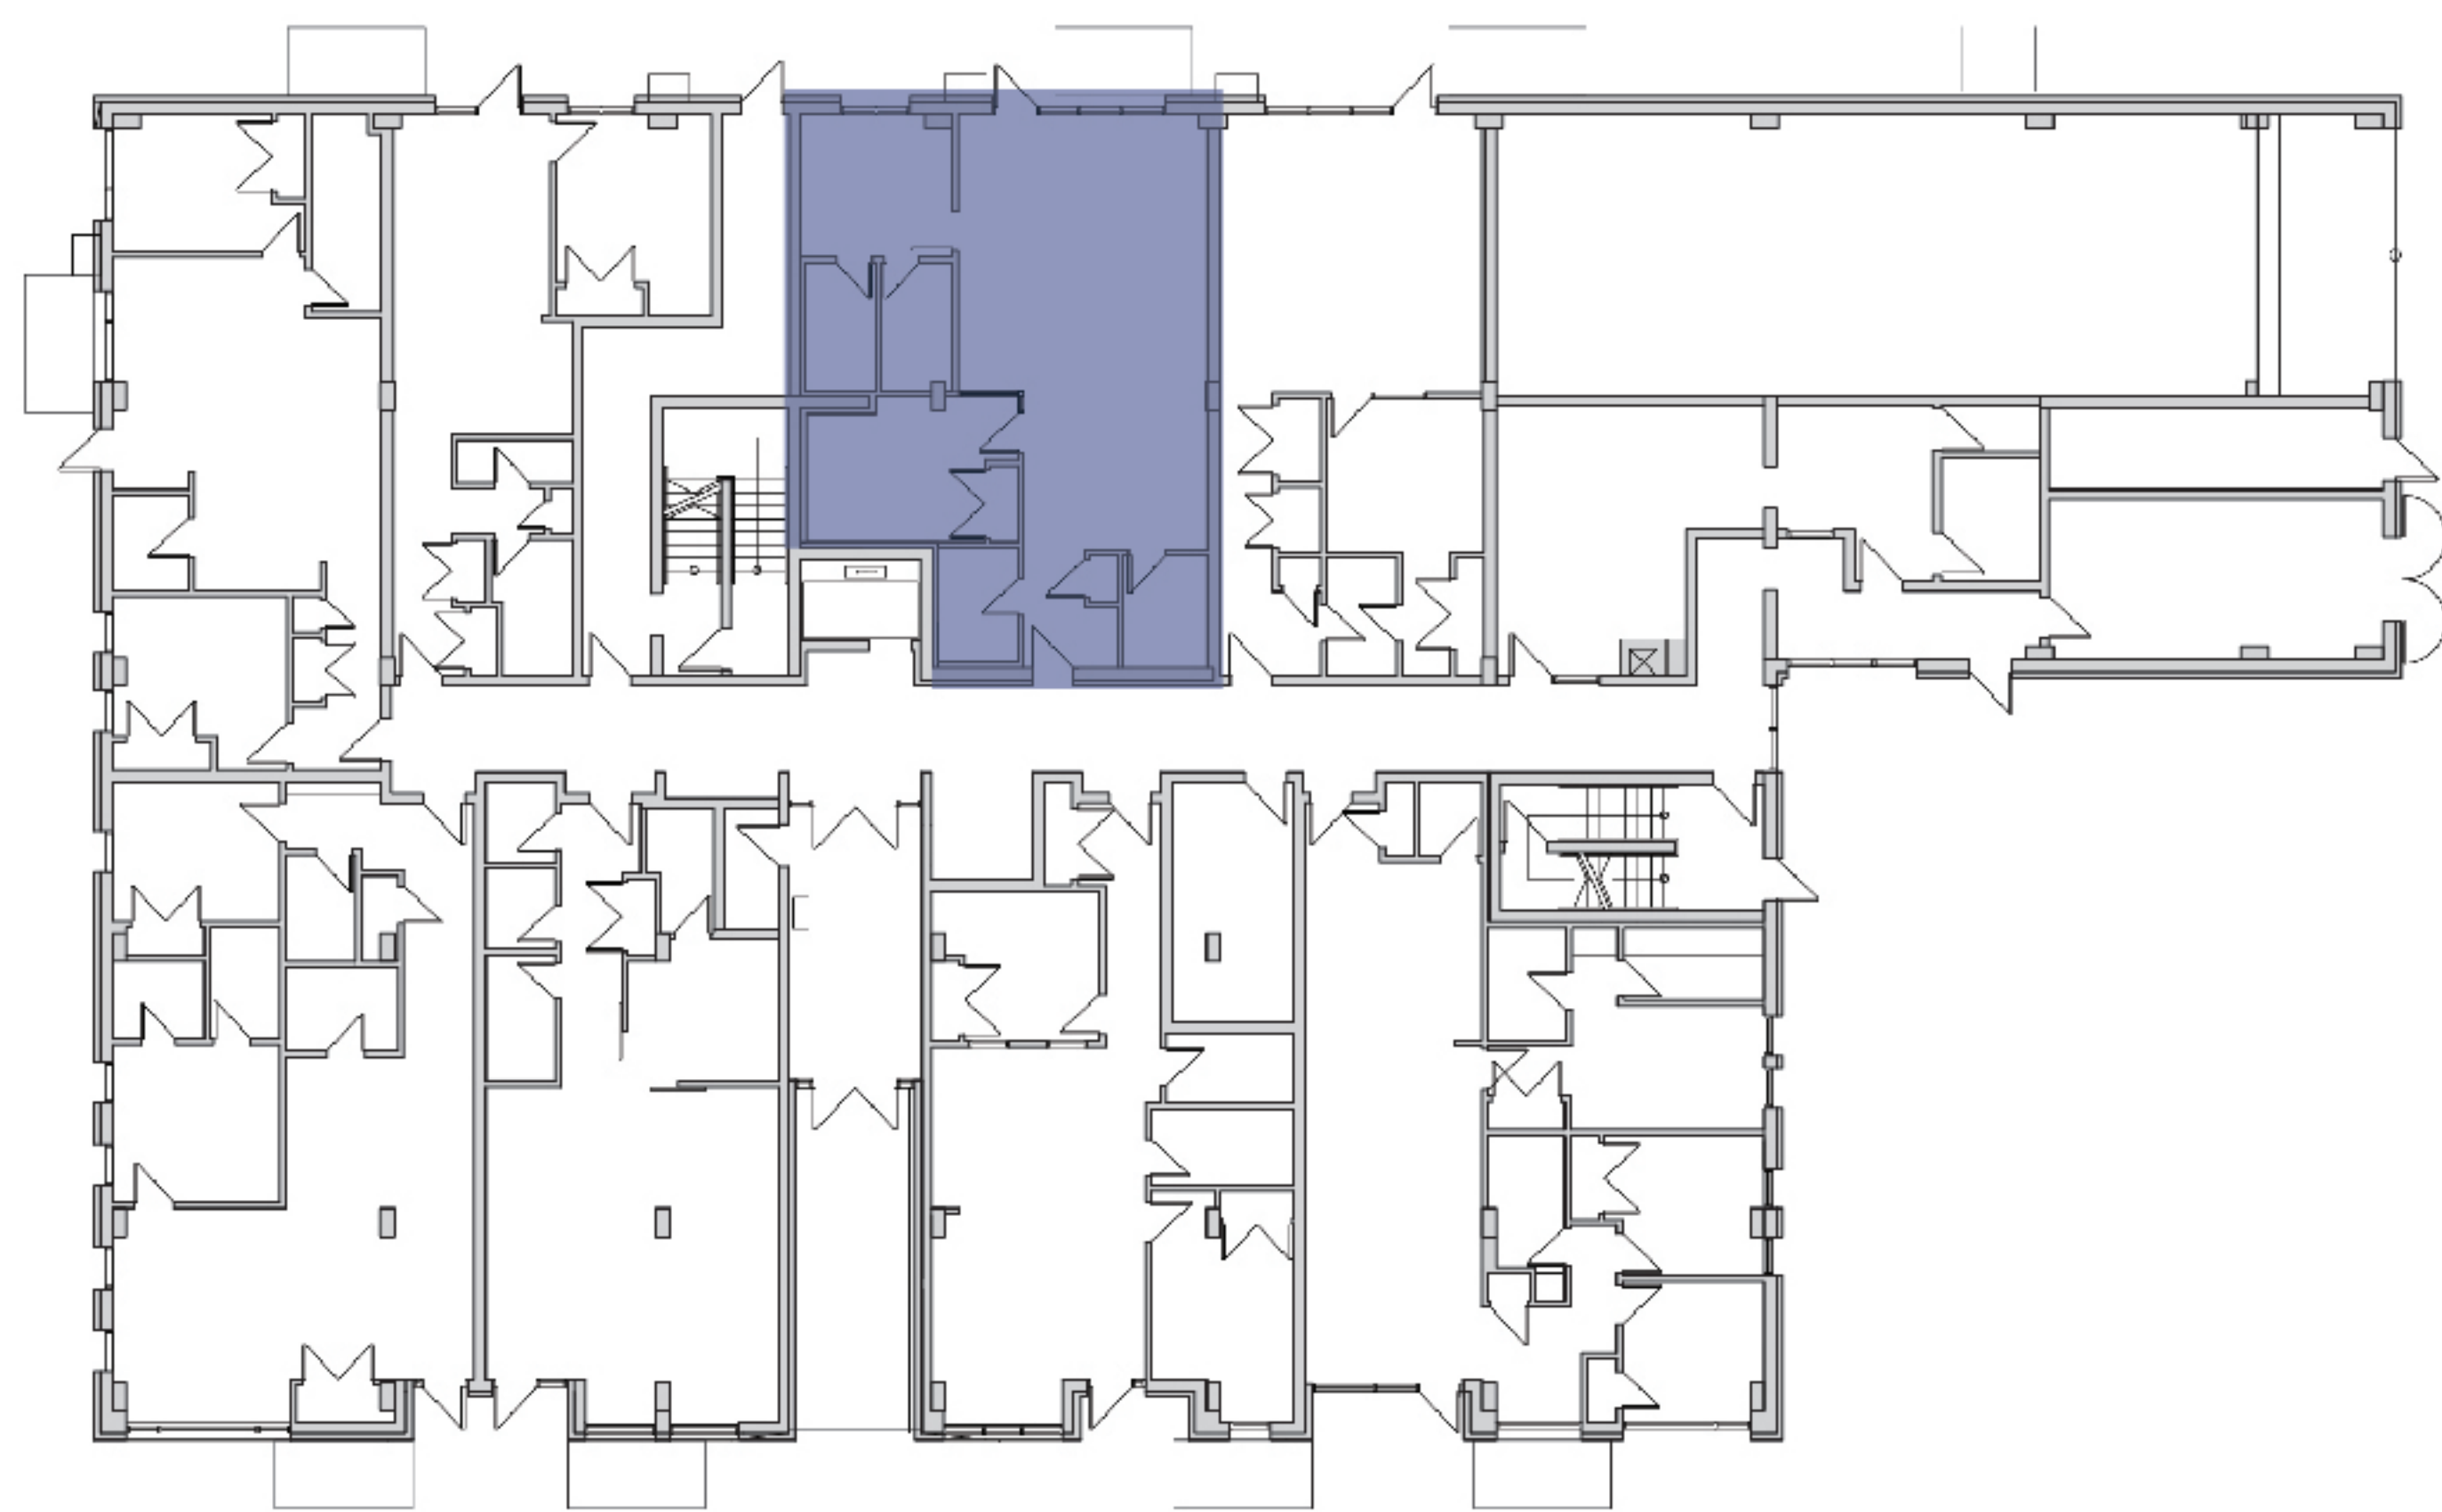

THE ROBI

on roberts

UNIT 105 - 2 Bedroom
(LEVEL 100)

KEY PLAN

NET SUITE AREA (approx.)
1060 sqft

UNIT(S): 105

NOTE: SUITES MAY VARY DUE TO MINOR
ADJUSTMENTS DURING CONSTRUCTION

MAYNARD