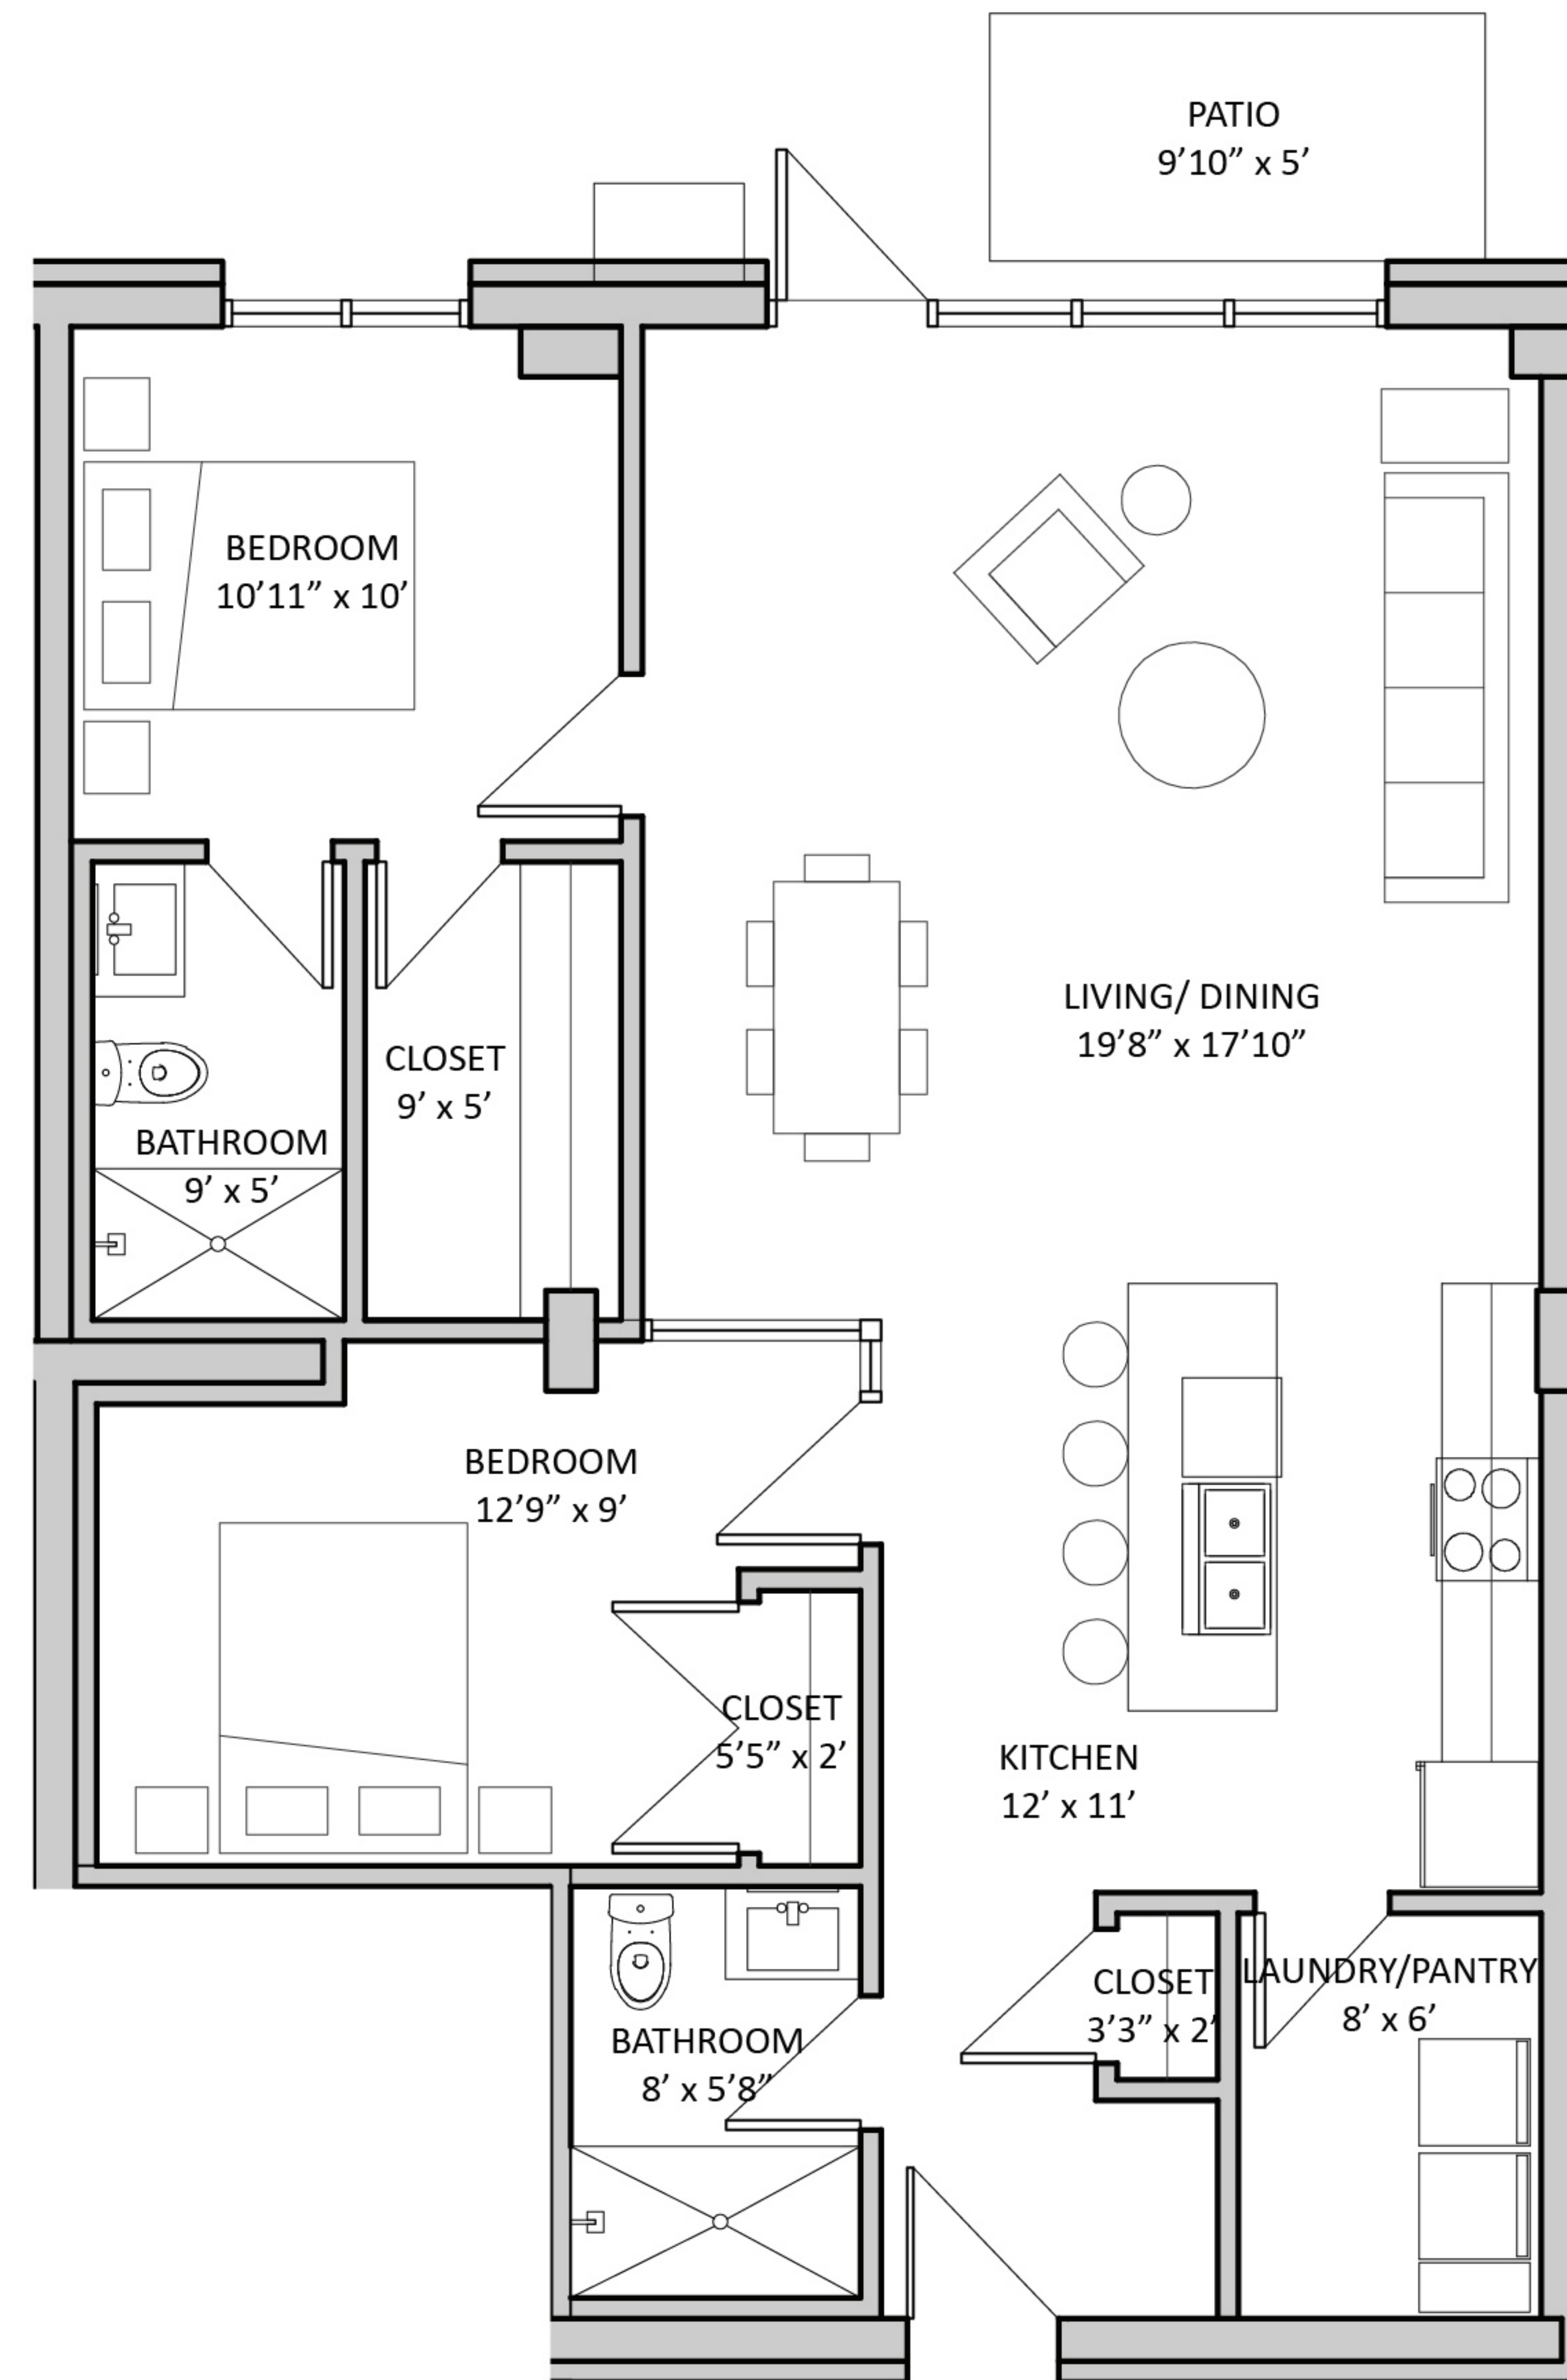

THE ROBI

on roberts

UNIT 105 - 2 Bedroom
(LEVEL 100)

KEY PLAN

NET SUITE AREA (approx.)
1060 sqft

UNIT(S): 105

NOTE: SUITES MAY VARY DUE TO MINOR
ADJUSTMENTS DURING CONSTRUCTION

MAYNARD