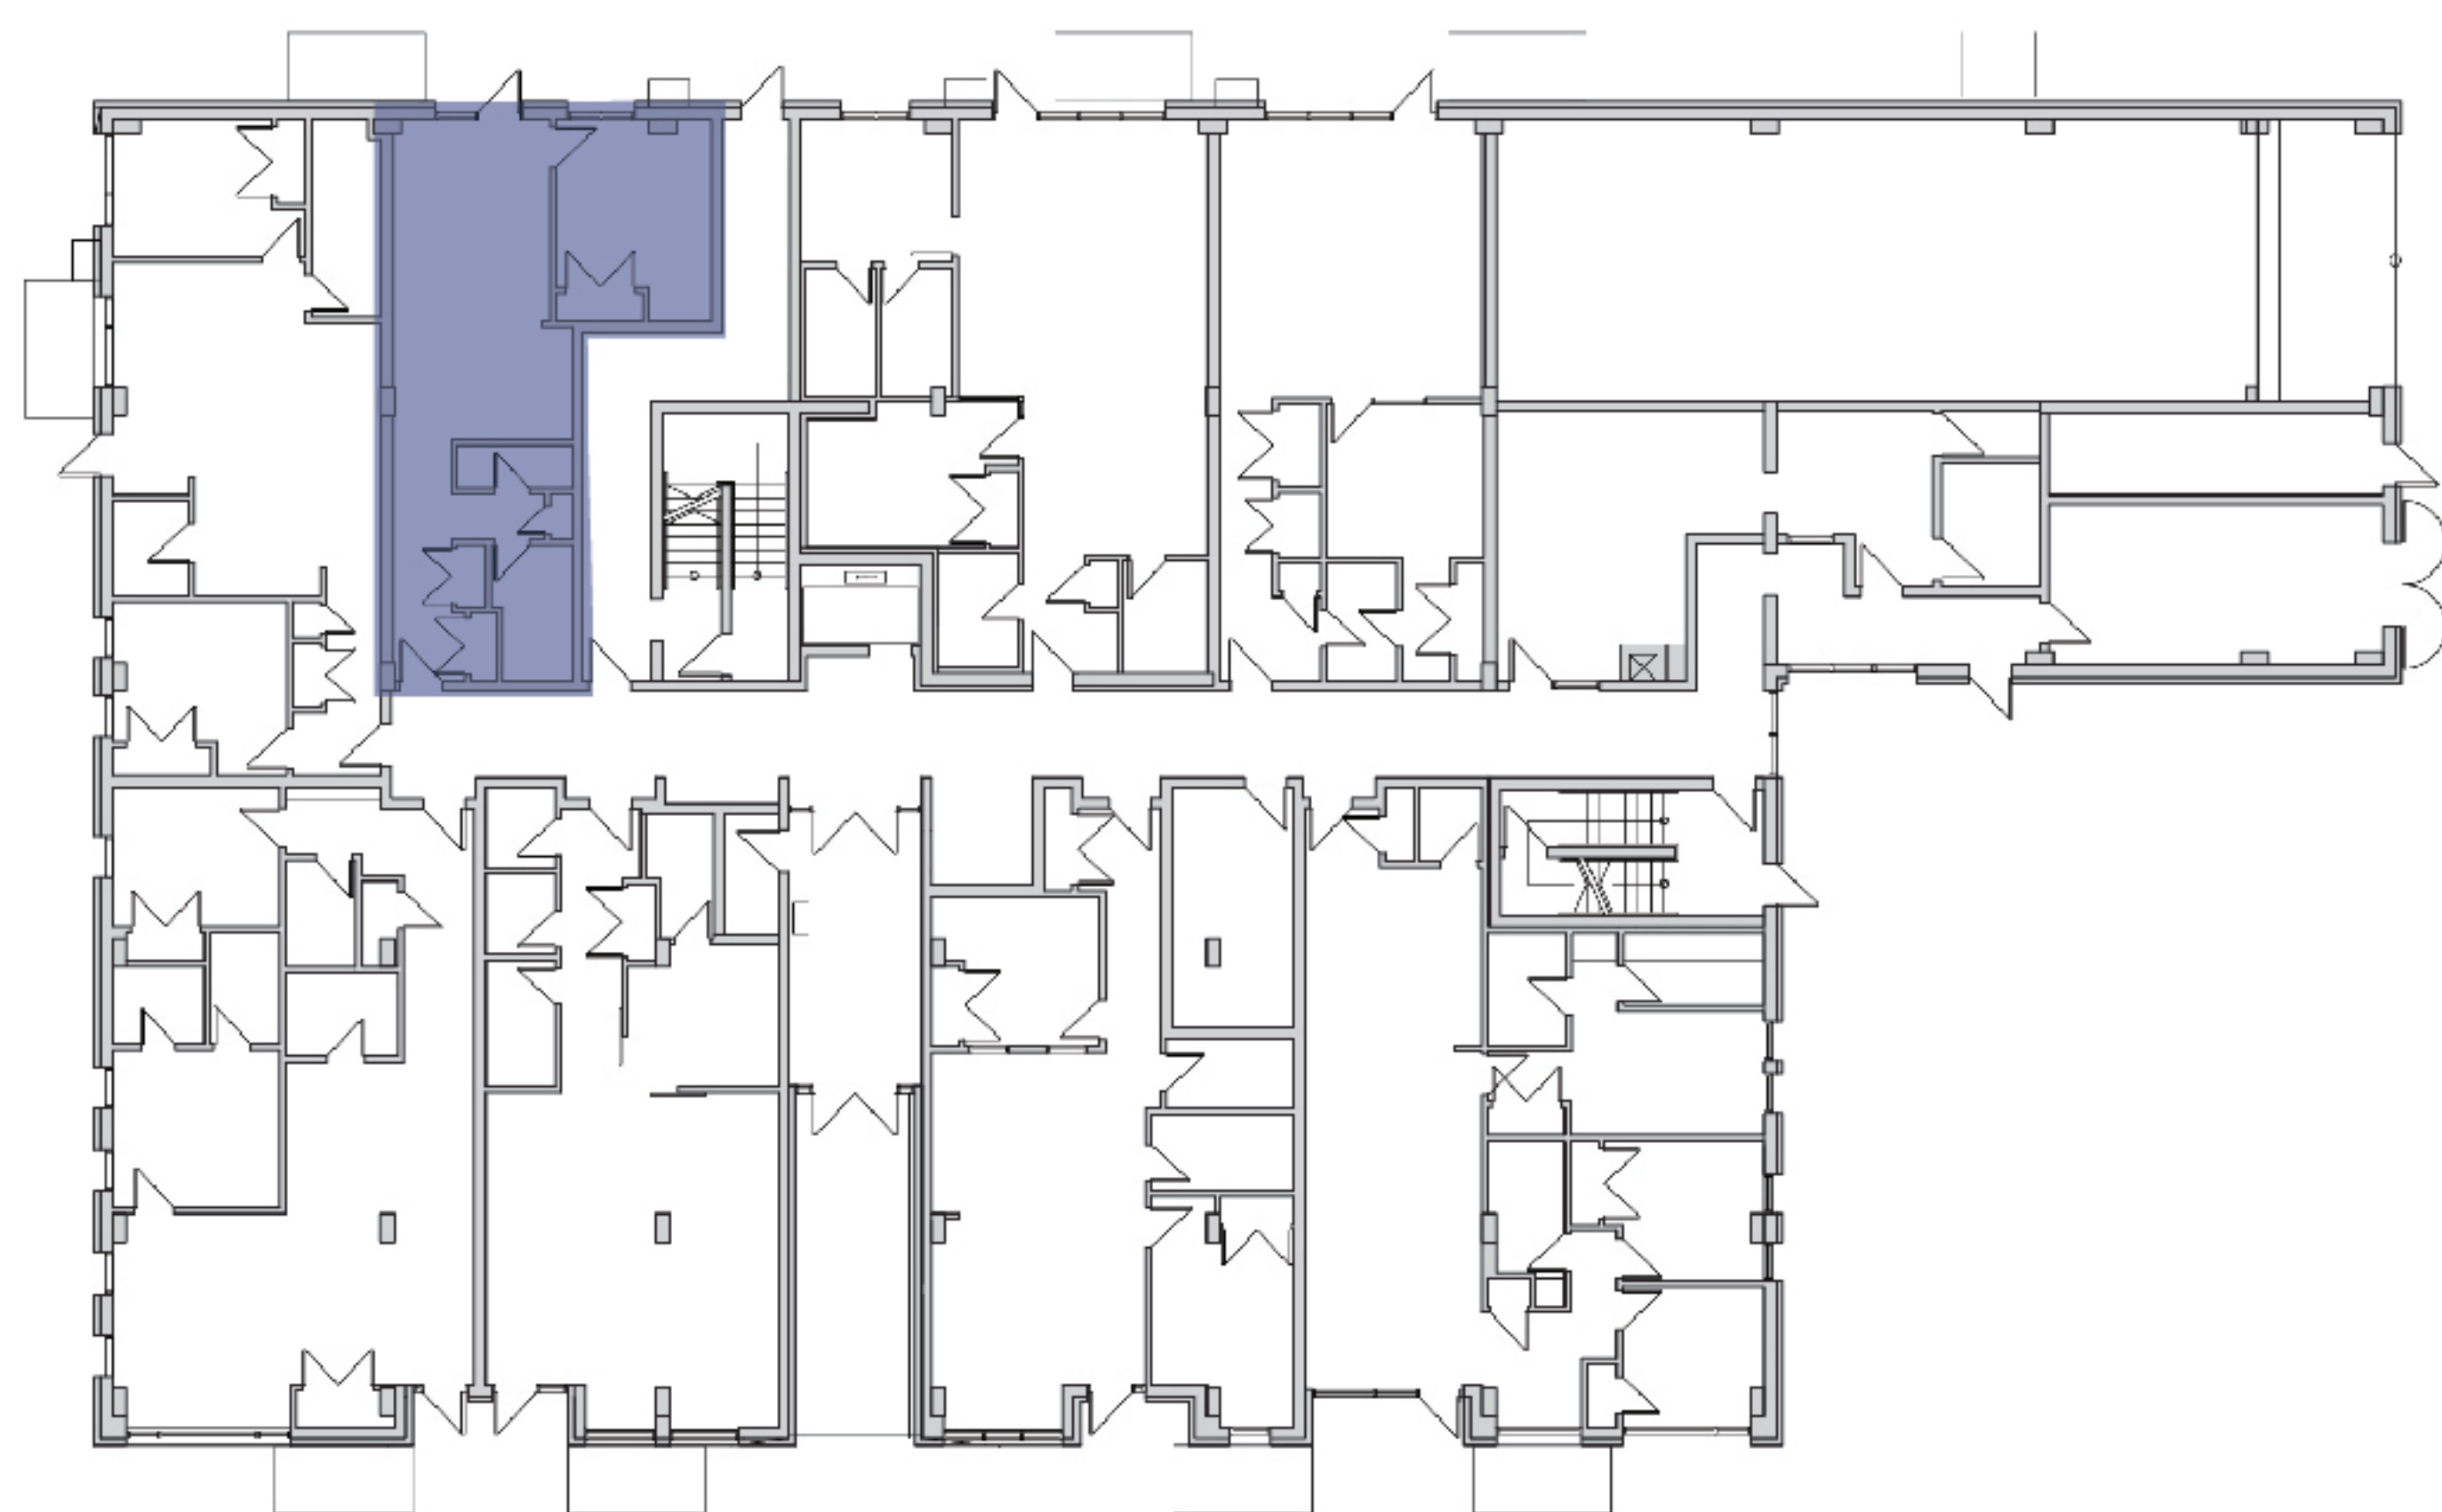

THE ROBI

on roberts

UNIT 104 - 1 Bedroom (LEVEL 100)

KEY PLAN

NET SUITE AREA (approx.)
656 sqft

UNIT(S): 104

MAYNARD

HOLDINGS

NOTE: SUITES MAY VARY DUE TO MINOR
ADJUSTMENTS DURING CONSTRUCTION

5665 Roberts Street