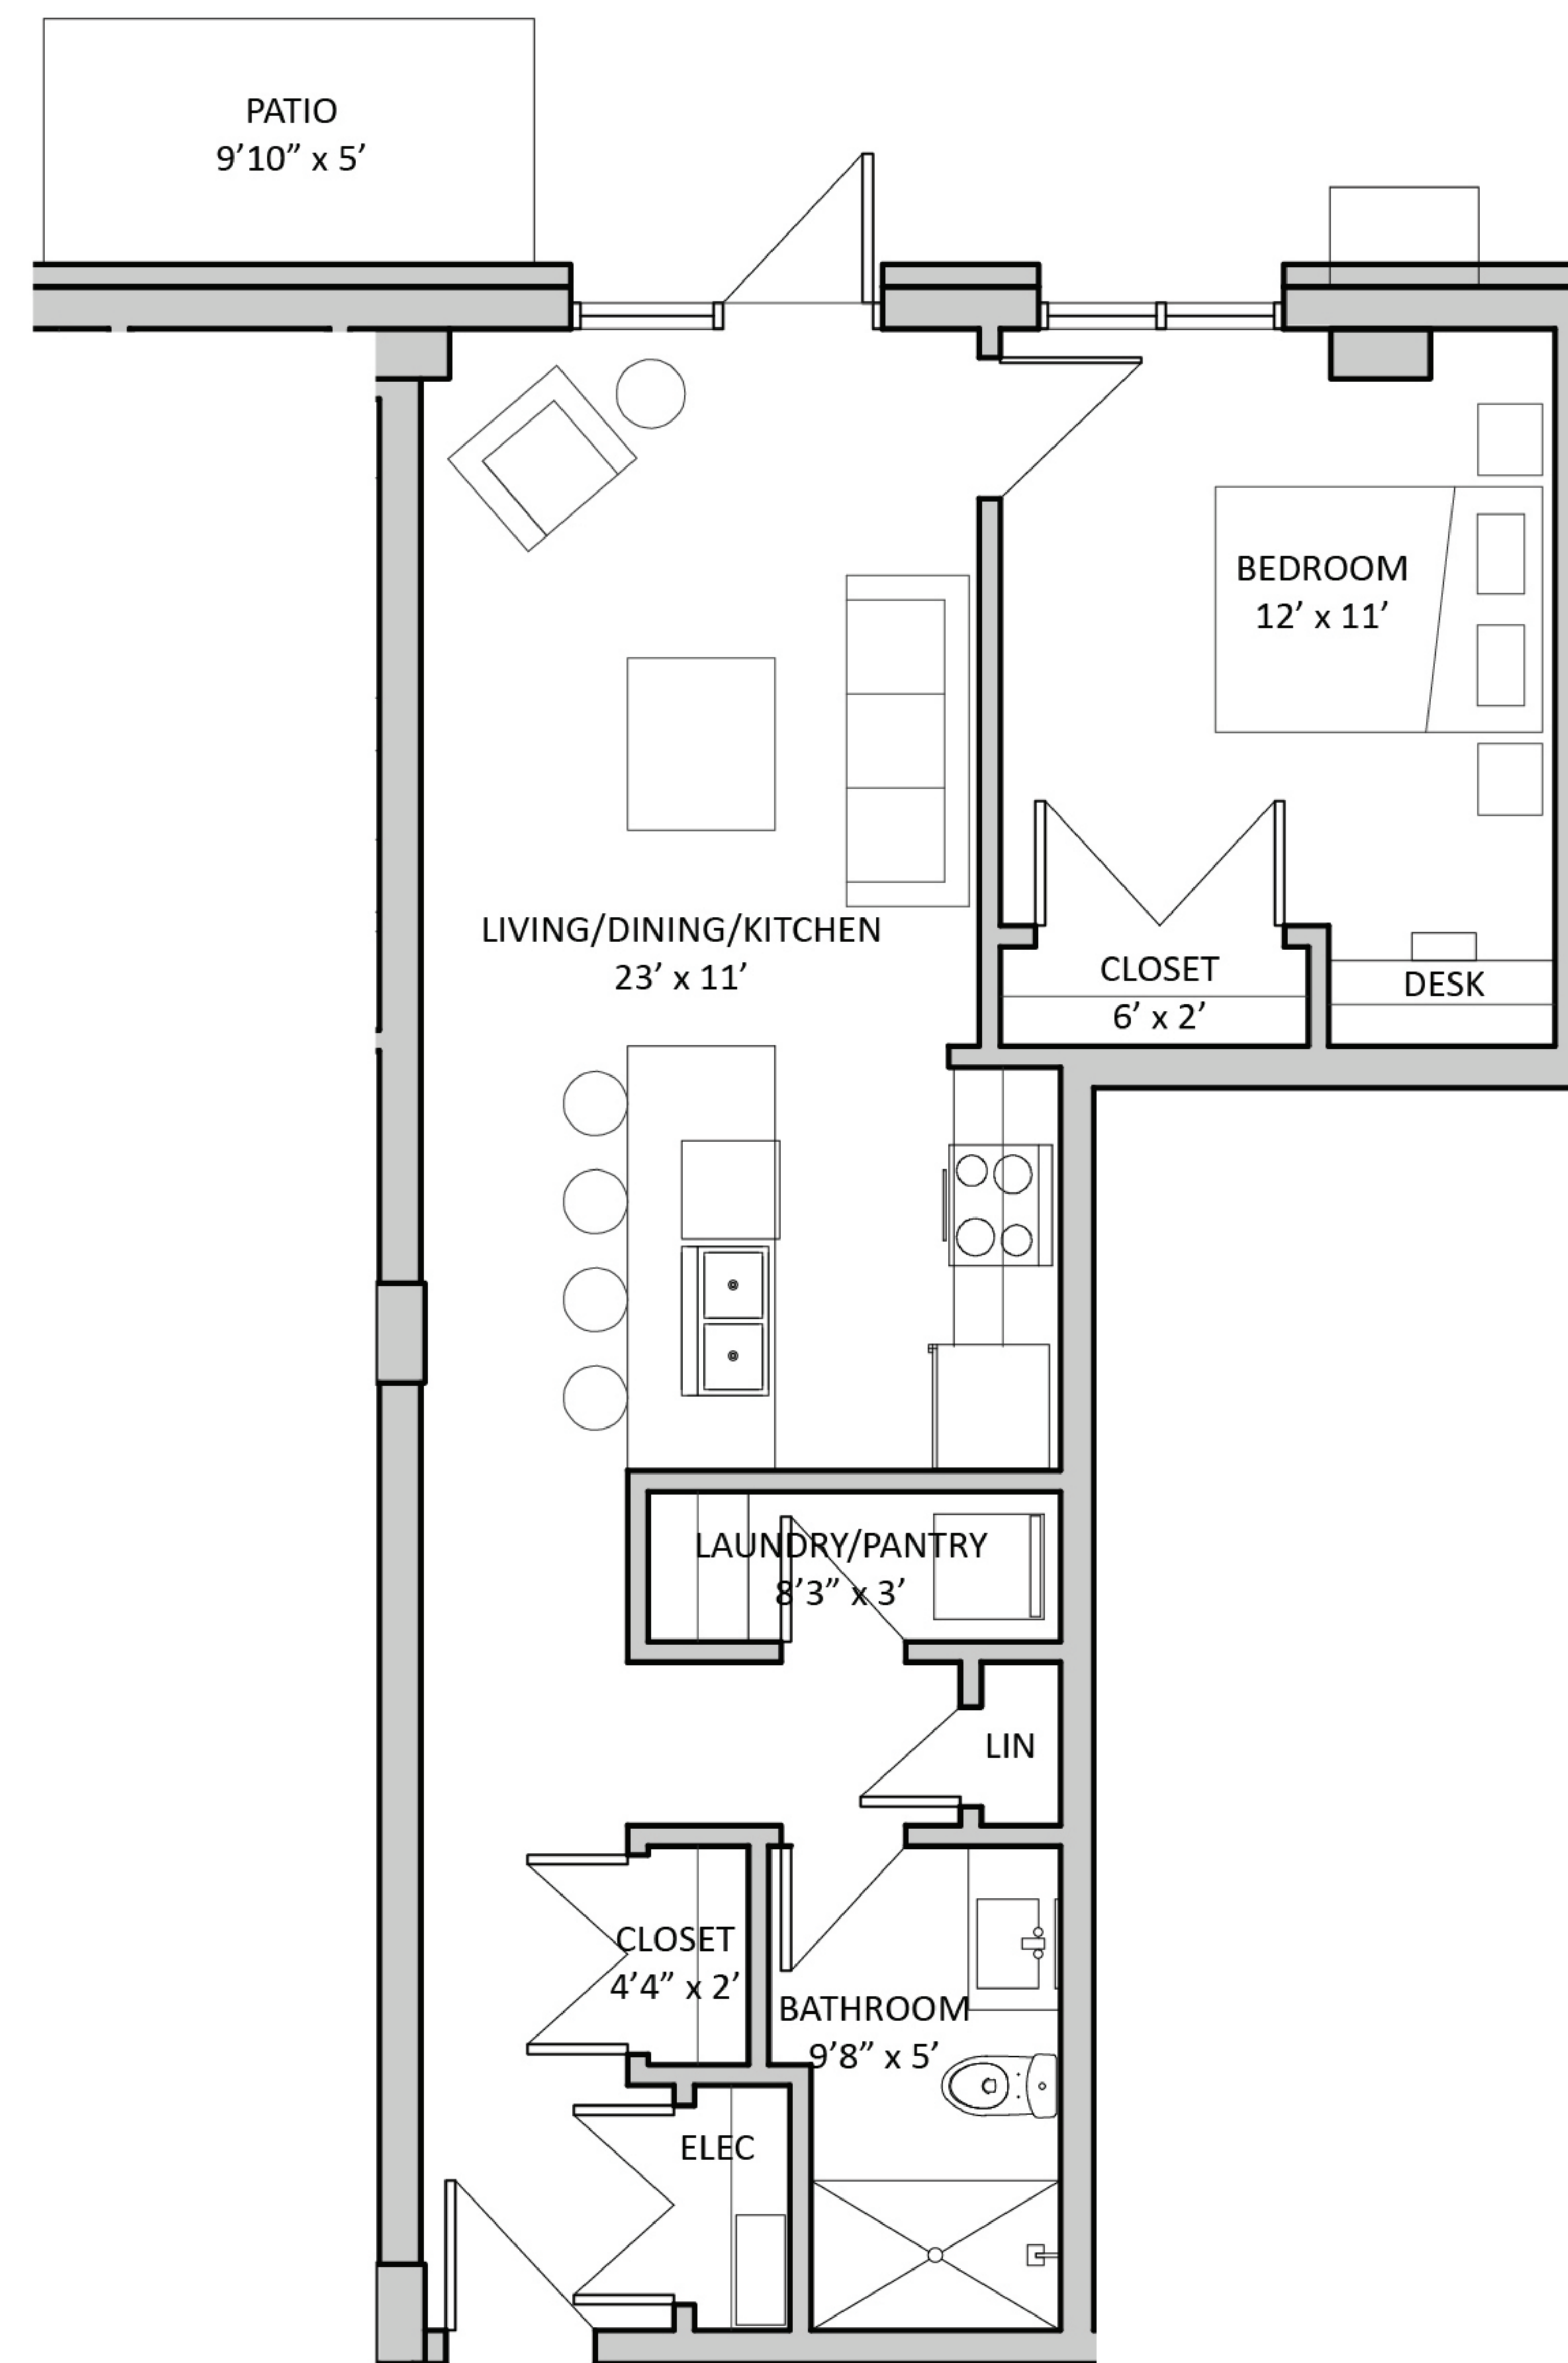

THE ROBI

on roberts

UNIT 104 - 1 Bedroom (LEVEL 100)

KEY PLAN

NET SUITE AREA (approx.)
656 sqft

UNIT(S): 104

MAYNARD

HOLDINGS

NOTE: SUITES MAY VARY DUE TO MINOR
ADJUSTMENTS DURING CONSTRUCTION

5665 Roberts Street