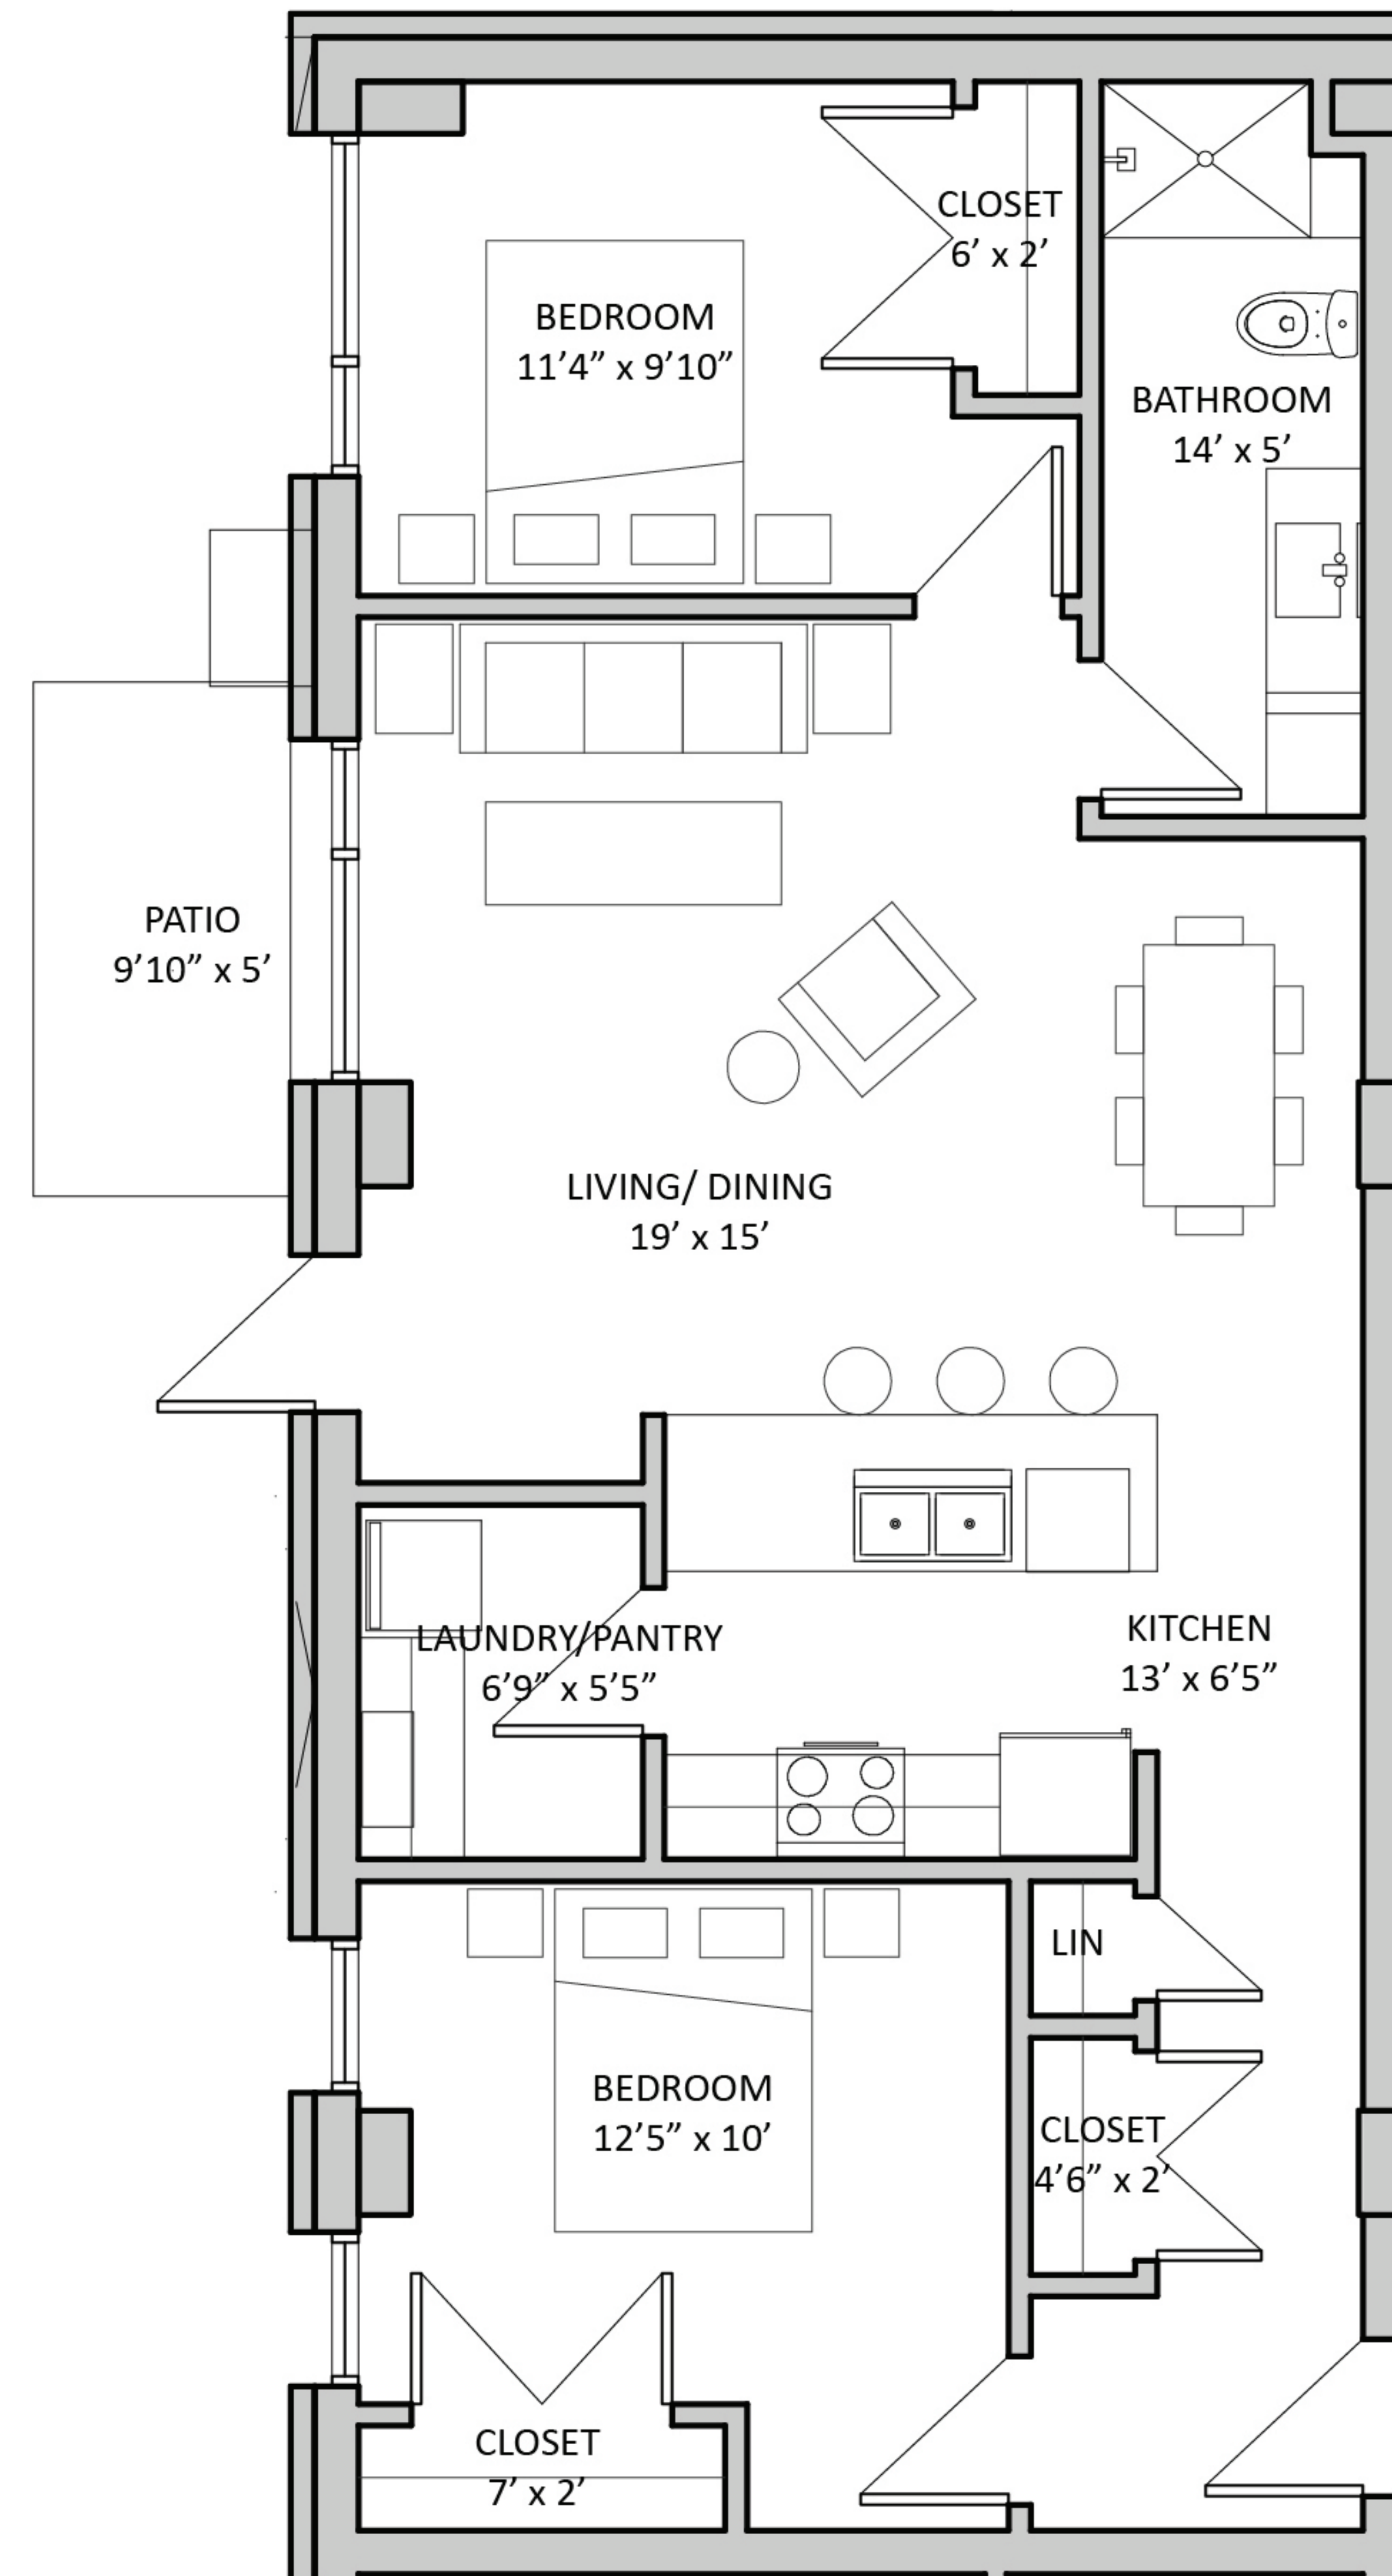

# THE ROBI

on roberts

UNIT 103 - 2 Bedroom  
(LEVEL 100)

## KEY PLAN

NET SUITE AREA (approx.)  
900 sqft

UNIT(S): 103

# MAYNARD

HOLDINGS

NOTE: SUITES MAY VARY DUE TO MINOR  
ADJUSTMENTS DURING CONSTRUCTION

5665 Roberts Street