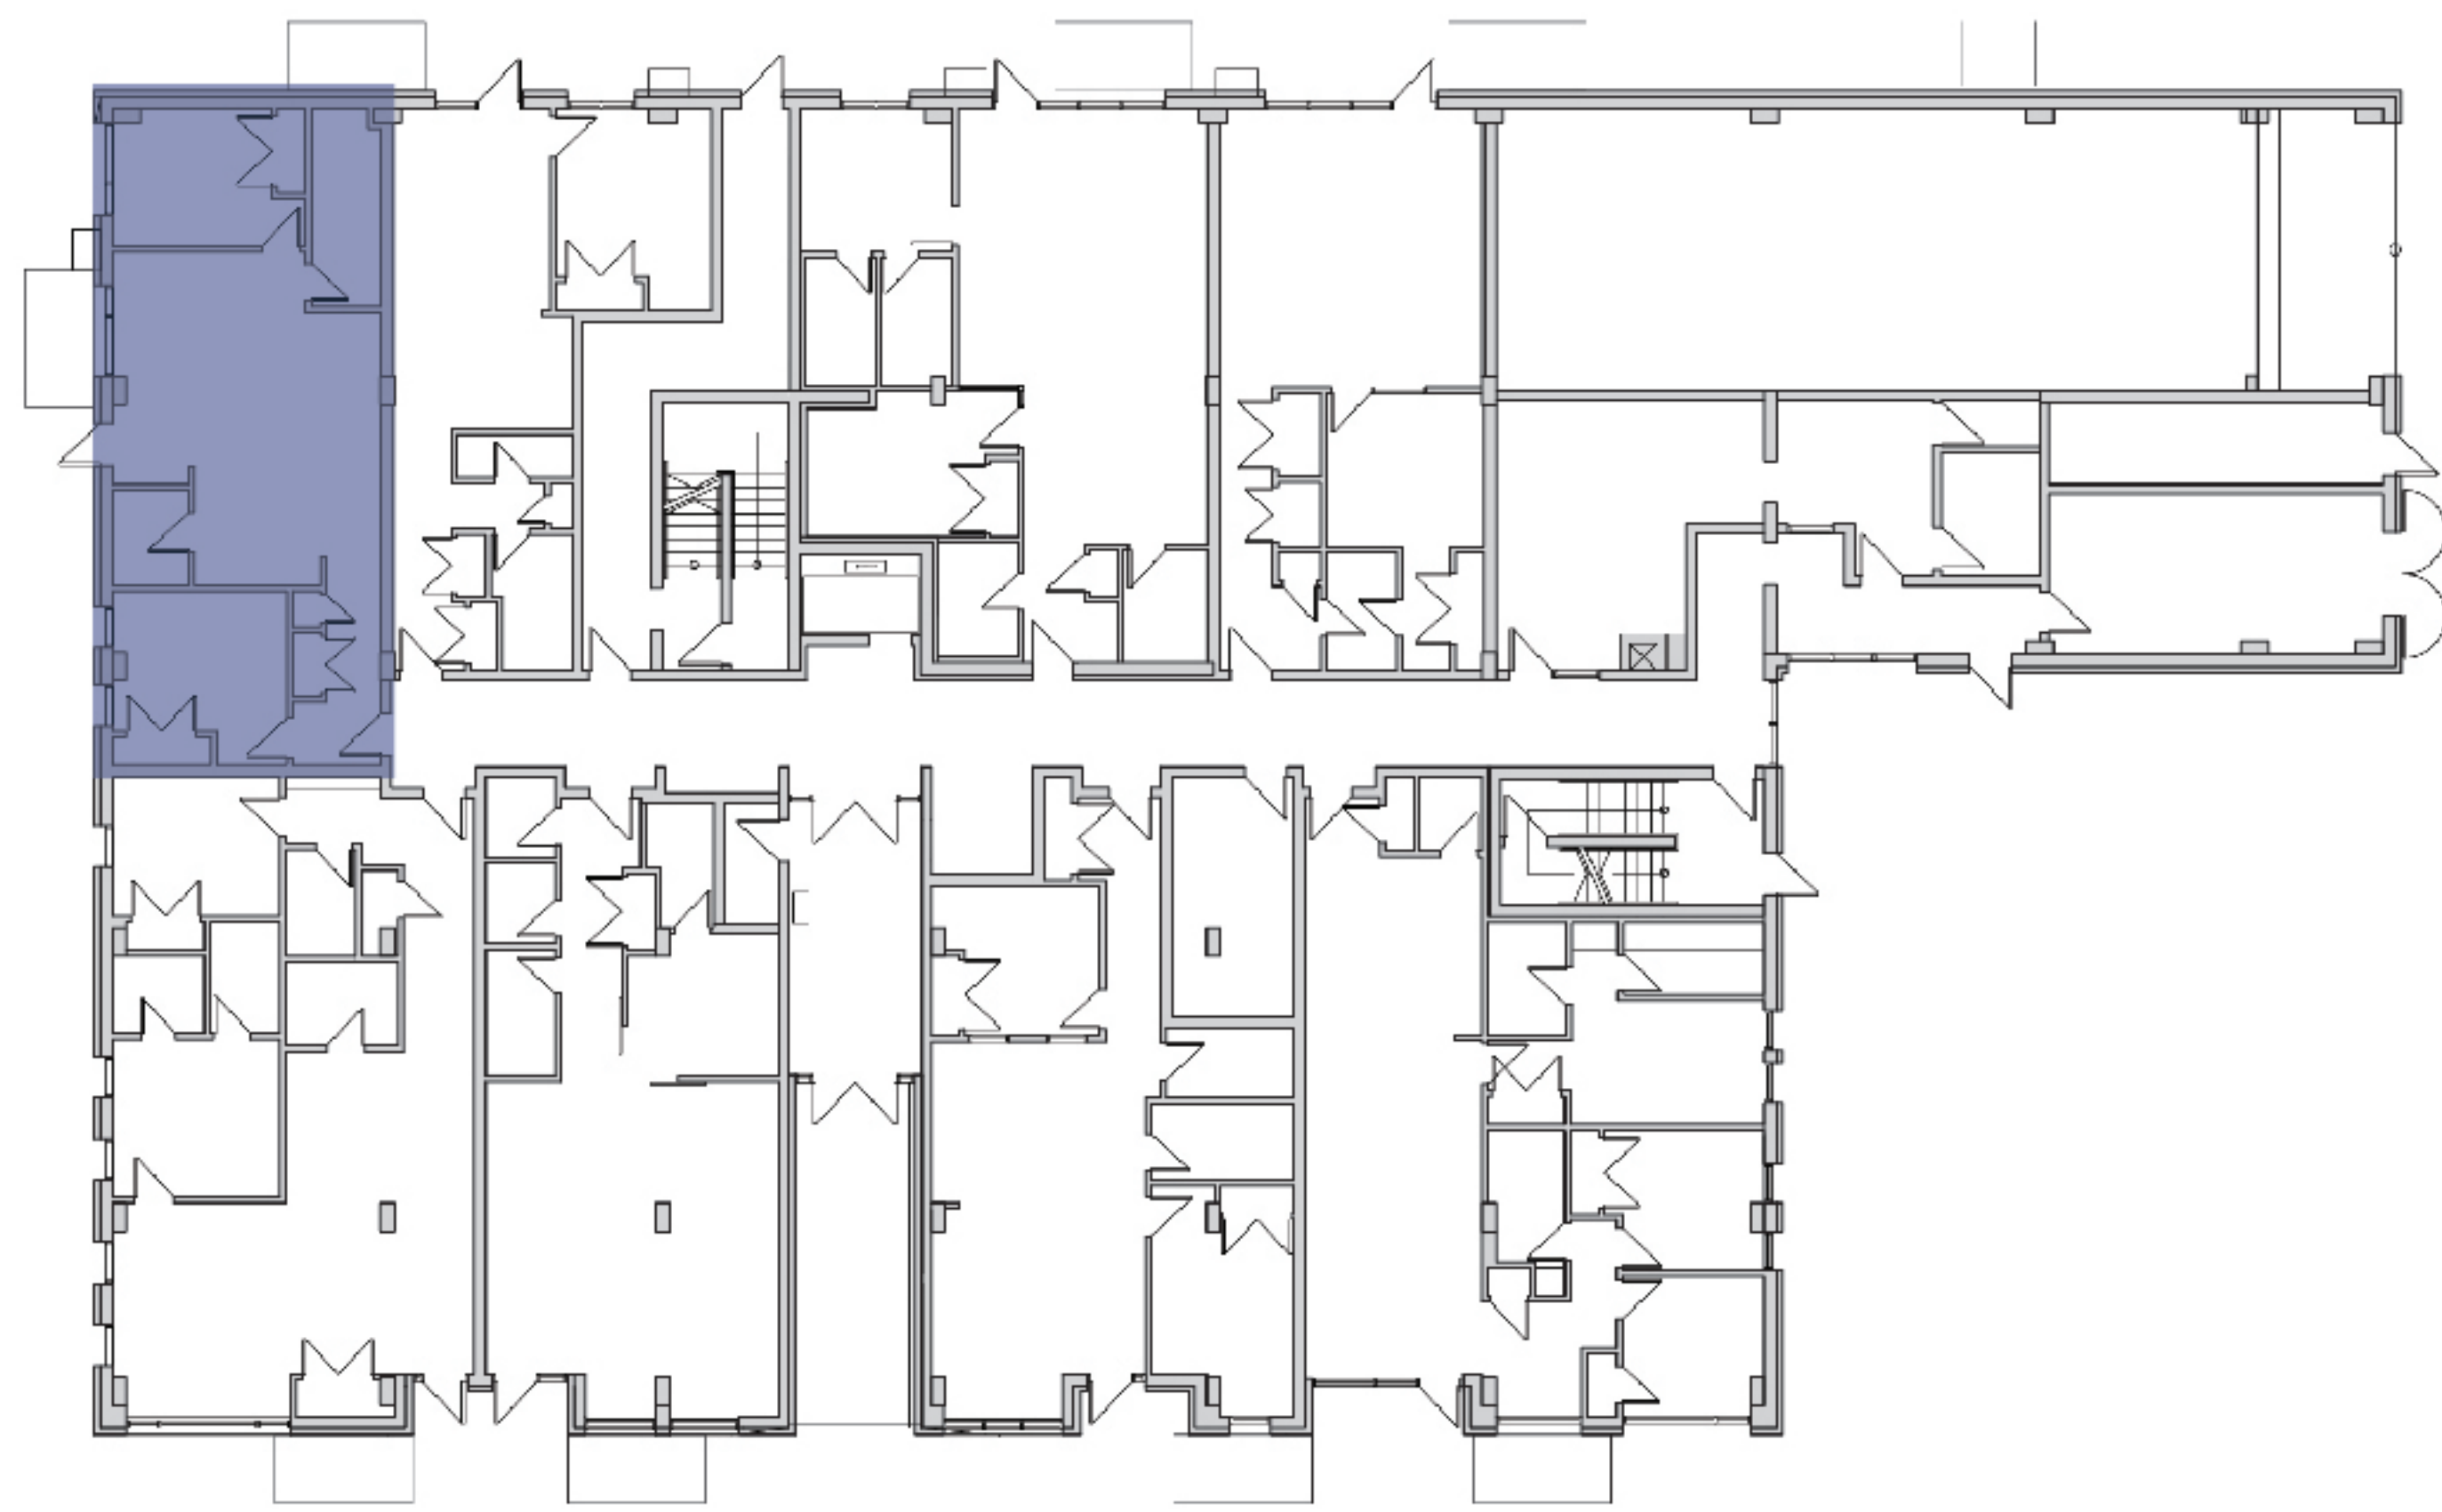

# THE ROBI

on roberts

UNIT 103 - 2 Bedroom  
(LEVEL 100)

## KEY PLAN

NET SUITE AREA (approx.)  
900 sqft

UNIT(S): 103