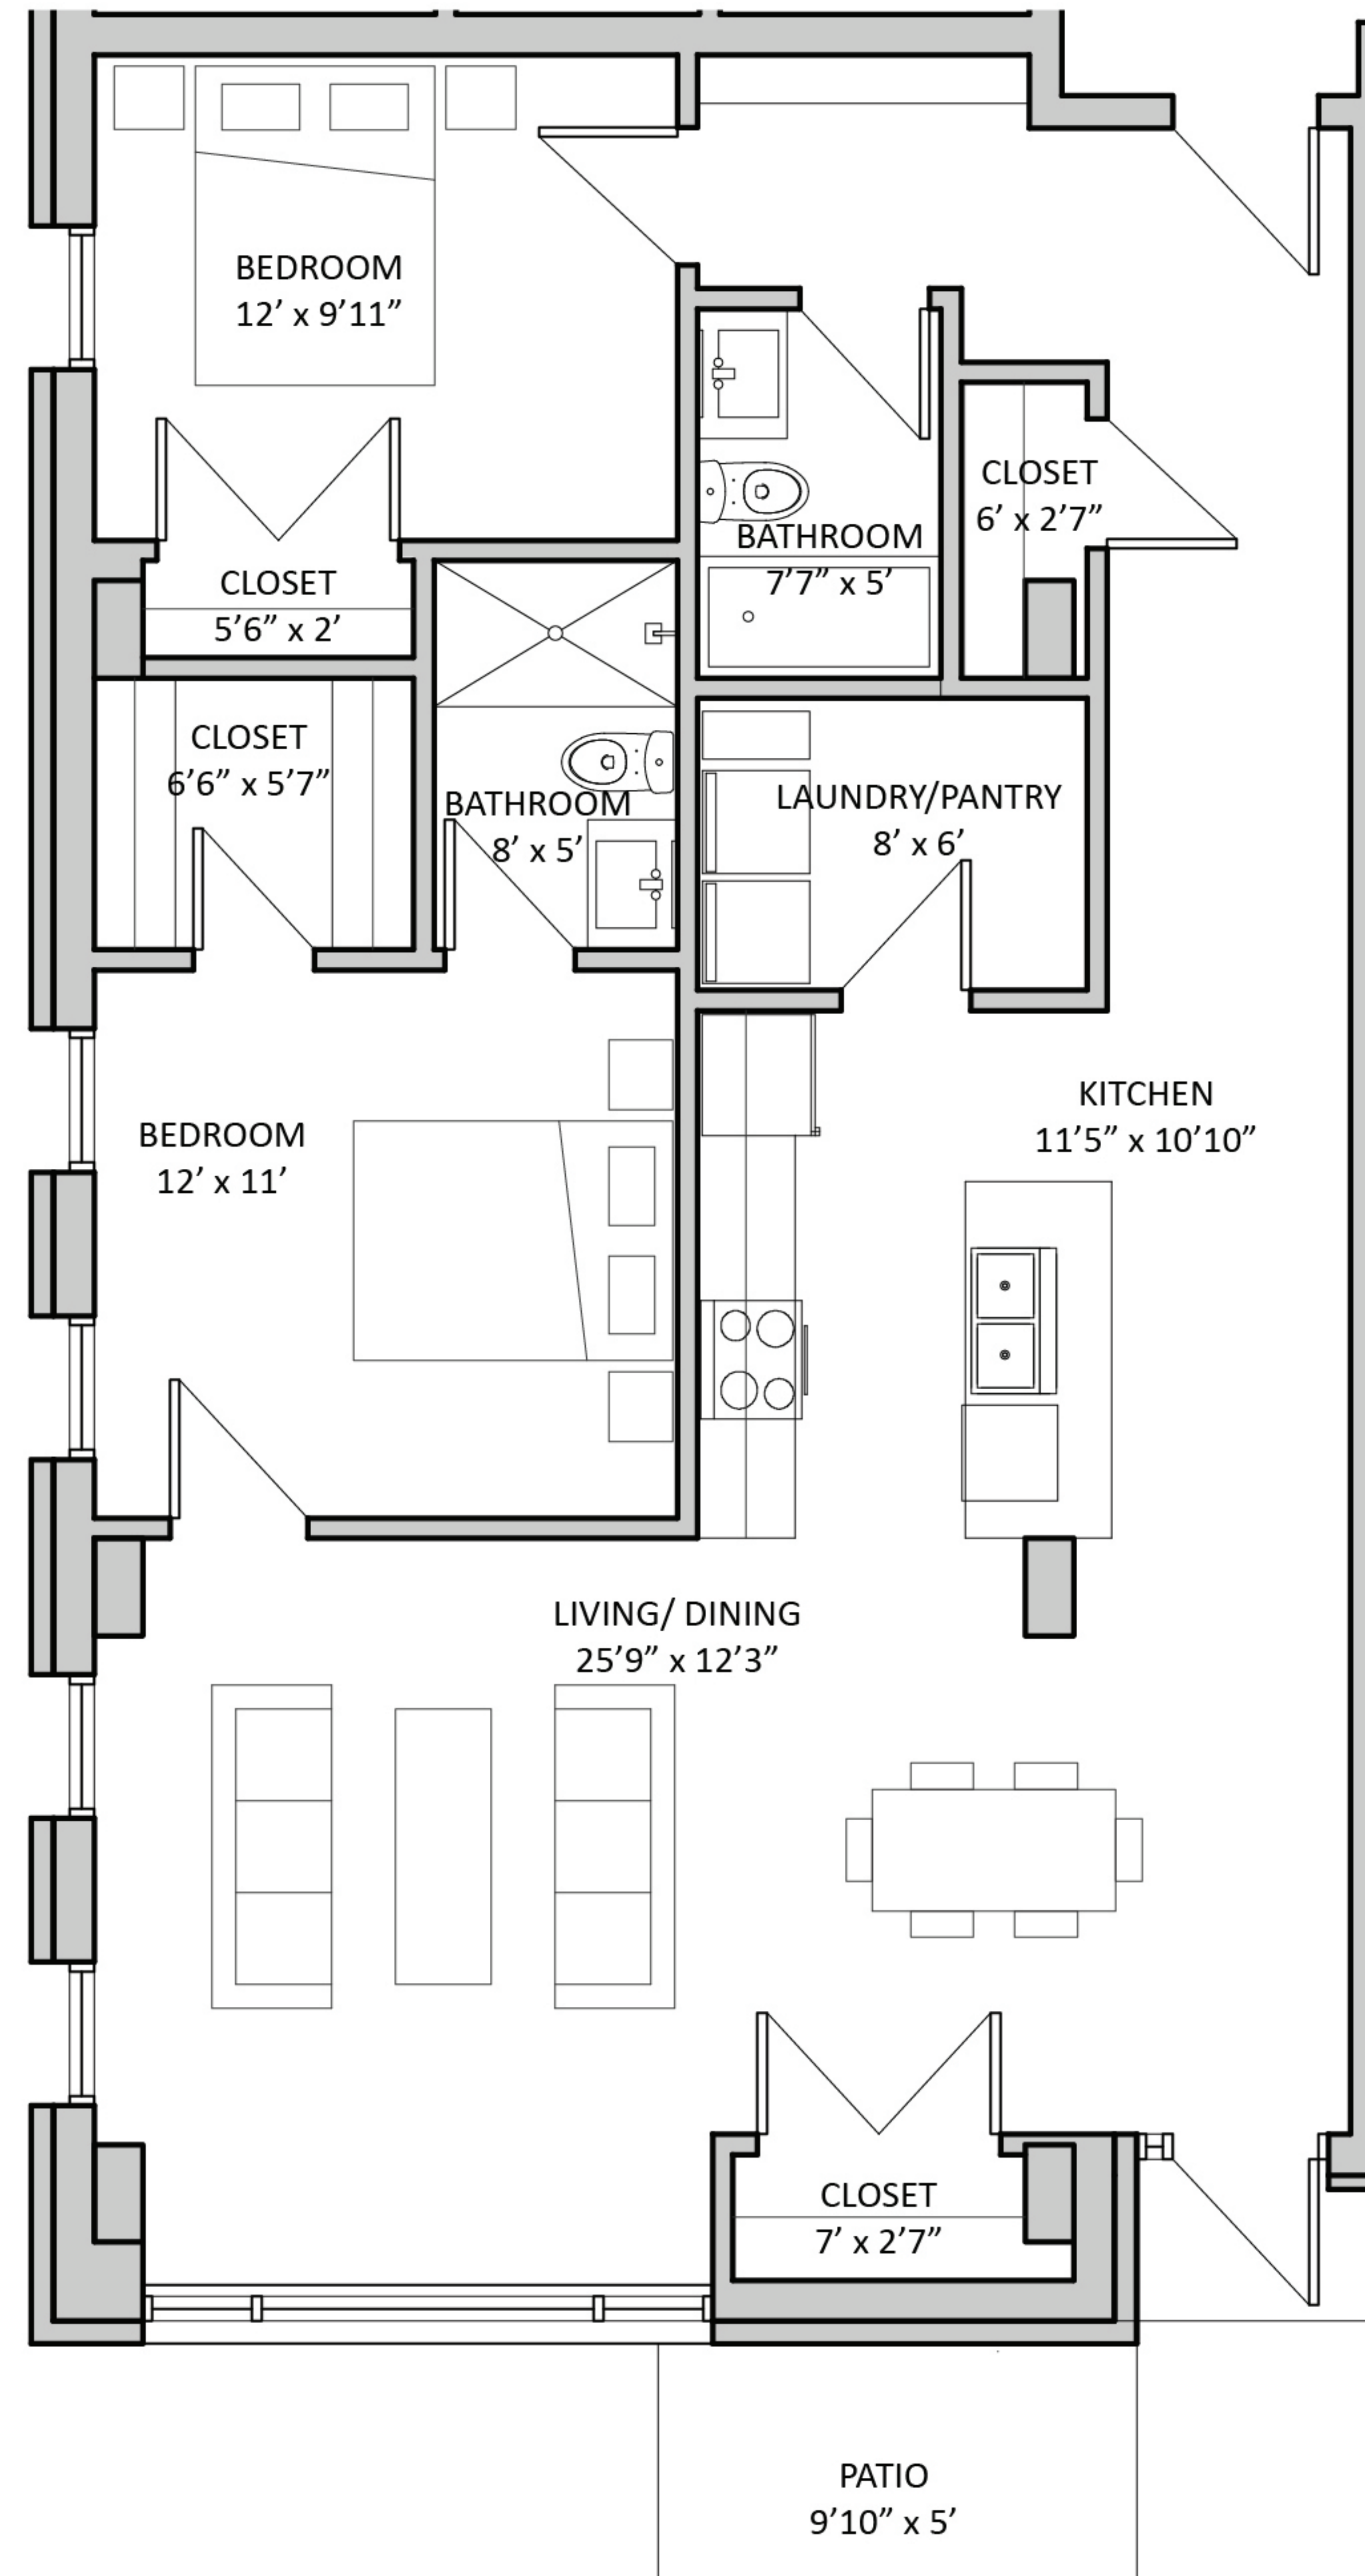

THE ROBI

on roberts

UNIT 102 - 2 Bedroom
(LEVEL 100)

KEY PLAN

NET SUITE AREA (approx.)
1150 sqft

UNIT(S): 102

MAYNARD
HOLDINGS

NOTE: SUITES MAY VARY DUE TO MINOR
ADJUSTMENTS DURING CONSTRUCTION