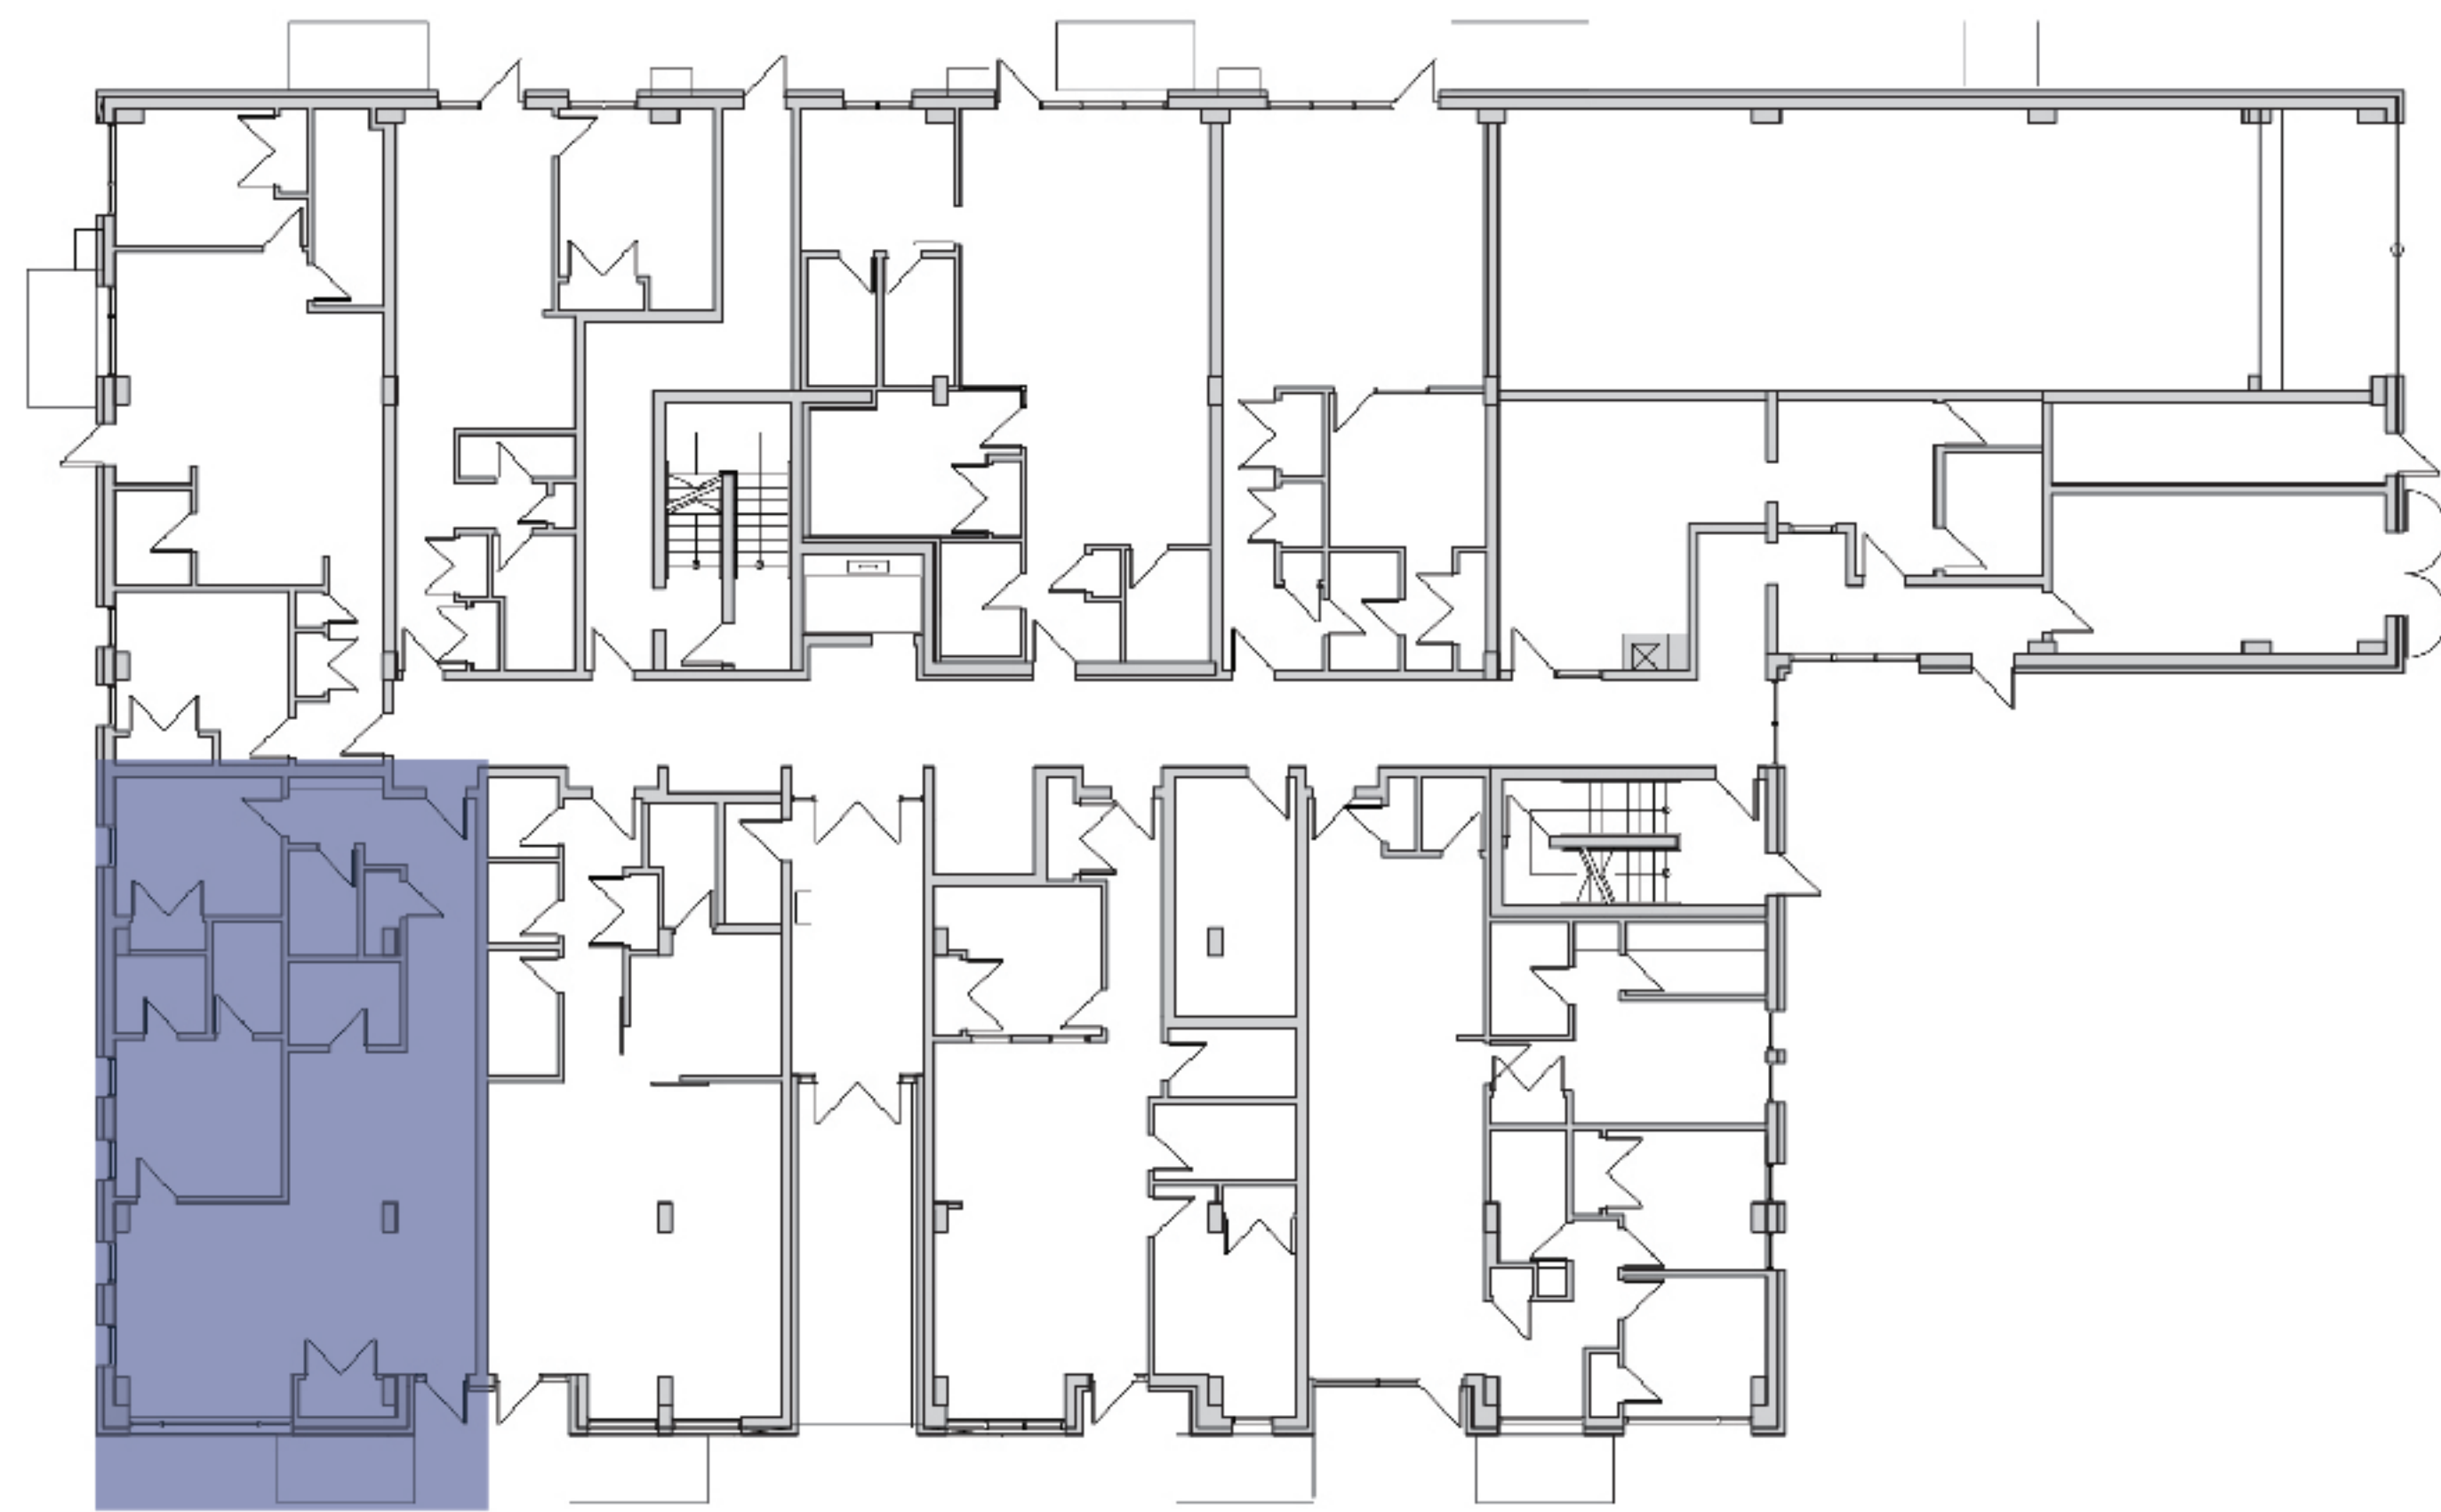

THE ROBI

on roberts

UNIT 102 - 2 Bedroom
(LEVEL 100)

KEY PLAN

NET SUITE AREA (approx.)
1150 sqft

UNIT(S): 102

MAYNARD
HOLDINGS

NOTE: SUITES MAY VARY DUE TO MINOR
ADJUSTMENTS DURING CONSTRUCTION