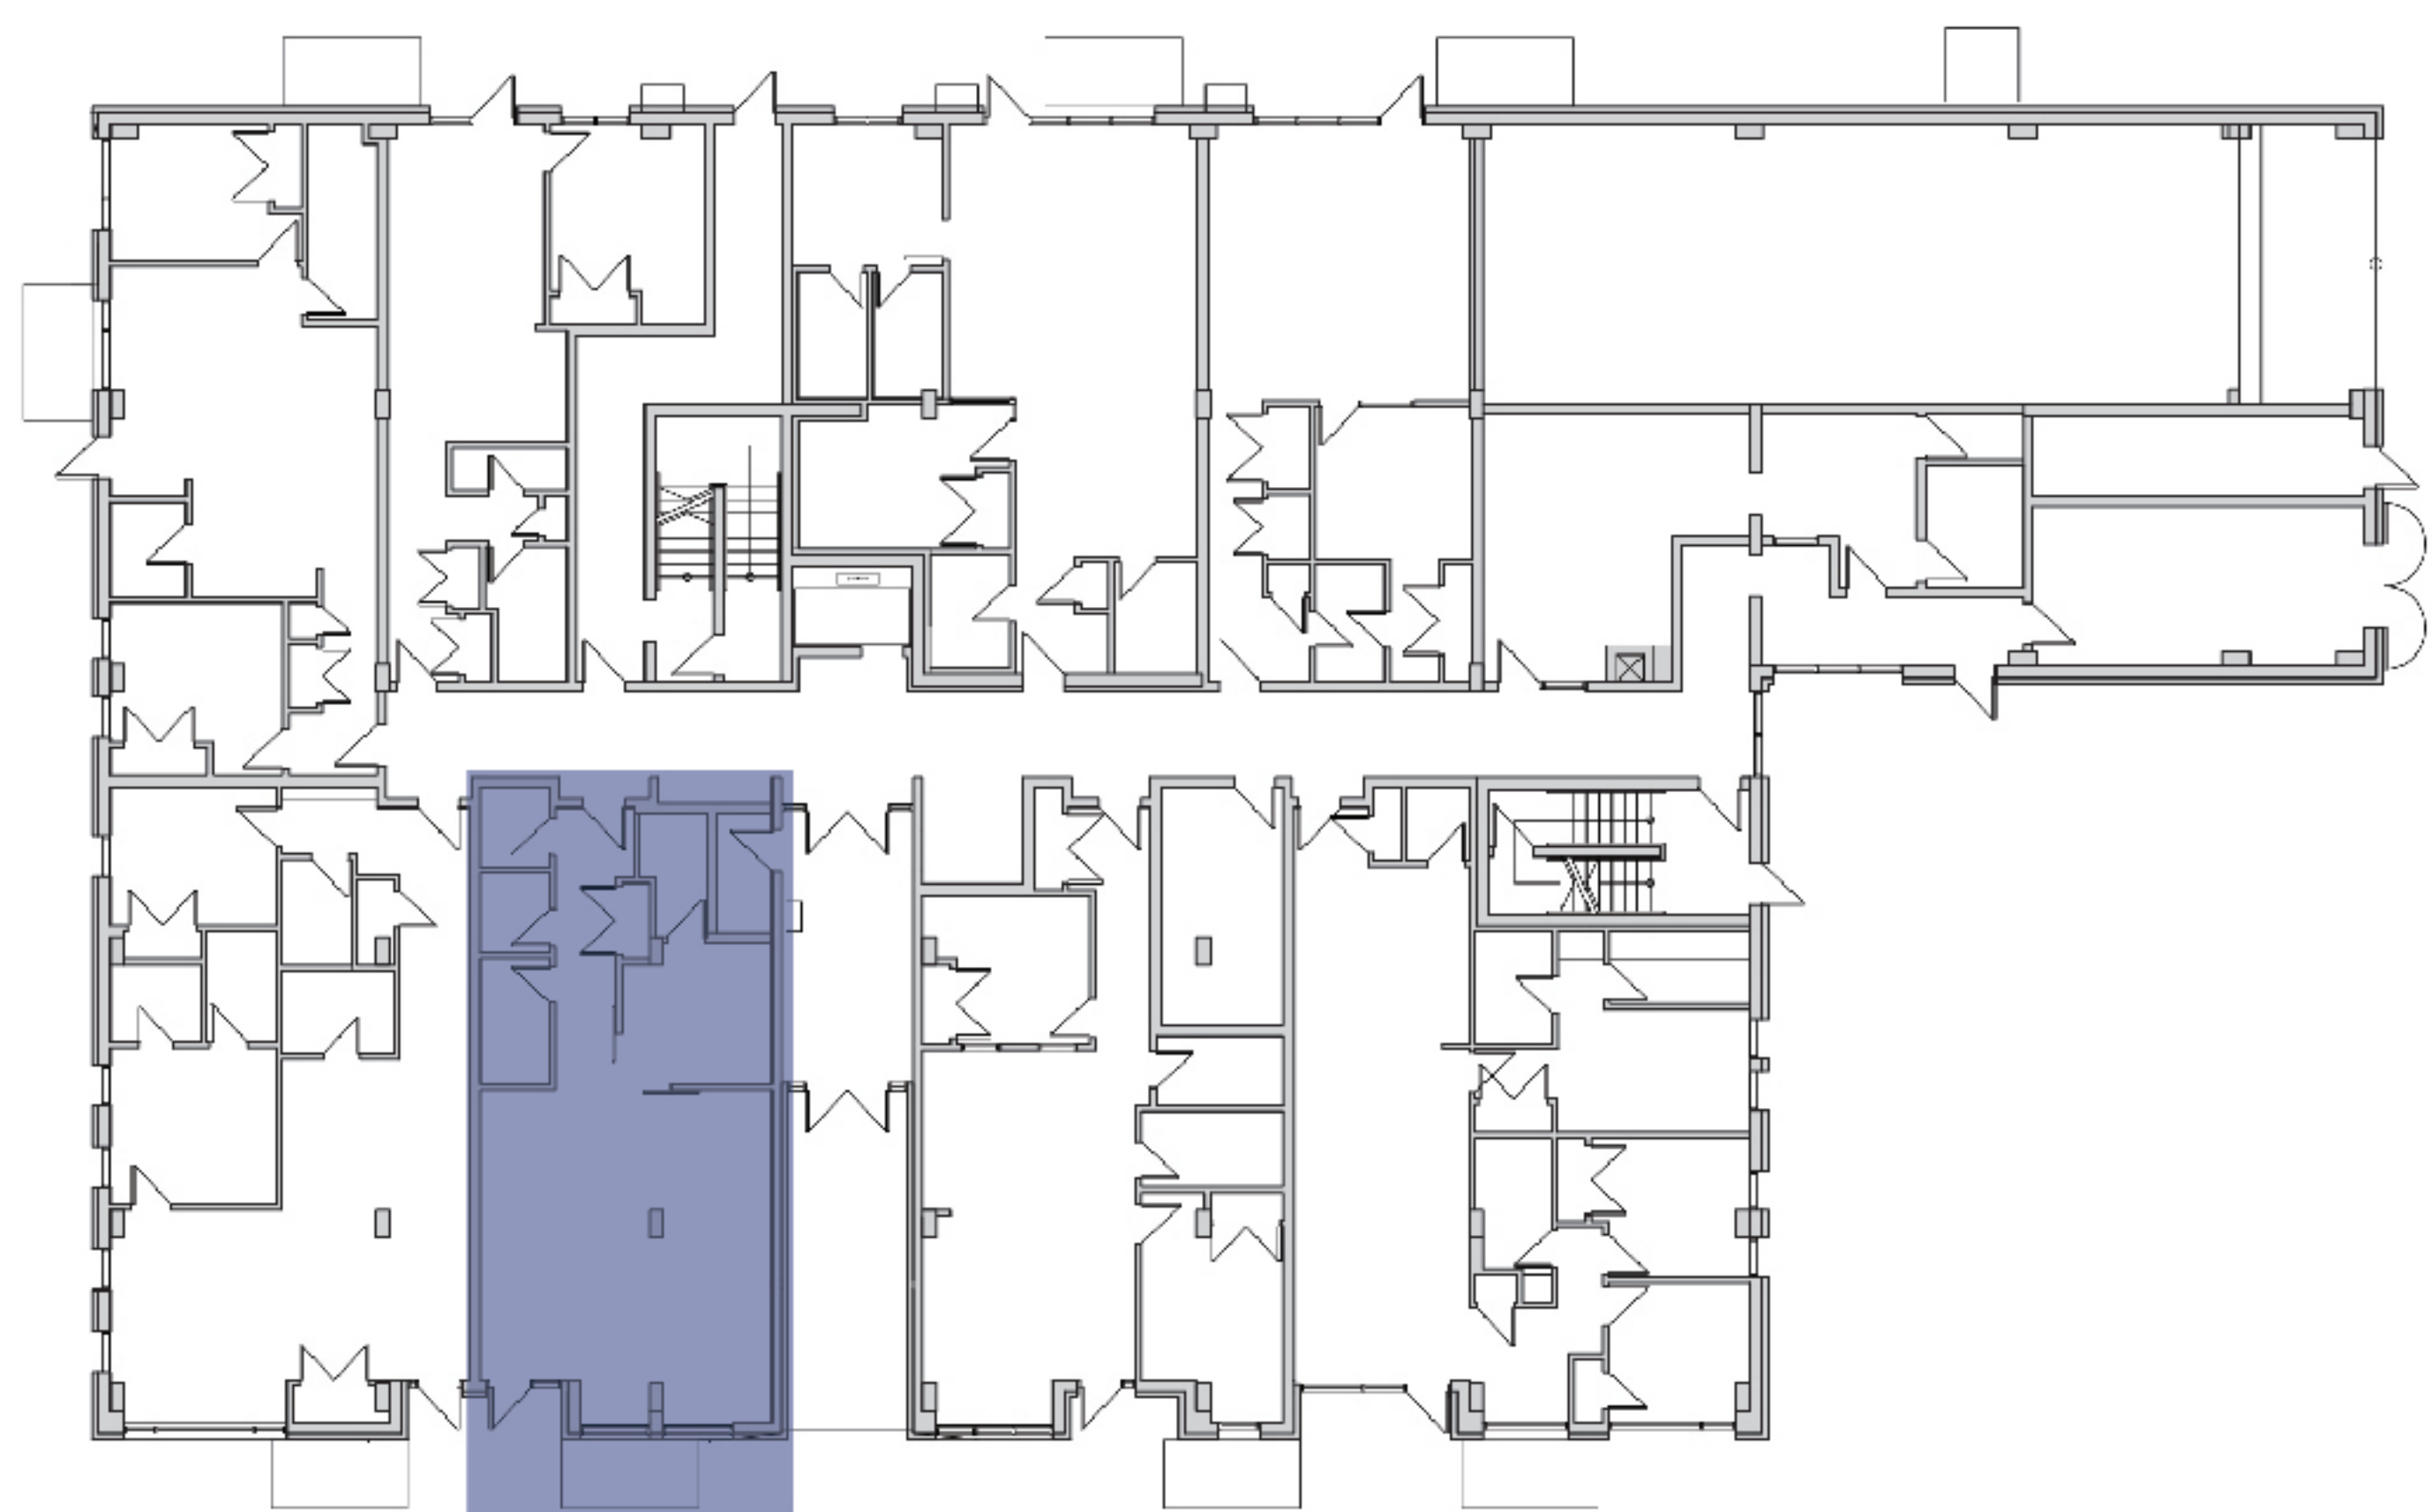

# THE ROBI

on roberts

UNIT 101 - 1 Bedroom  
(LEVEL 100)

KEY PLAN

NET SUITE AREA (approx.)  
877 sqft

UNIT(S): 101

MAYNARD  
HOLDINGS

NOTE: SUITES MAY VARY DUE TO MINOR  
ADJUSTMENTS DURING CONSTRUCTION