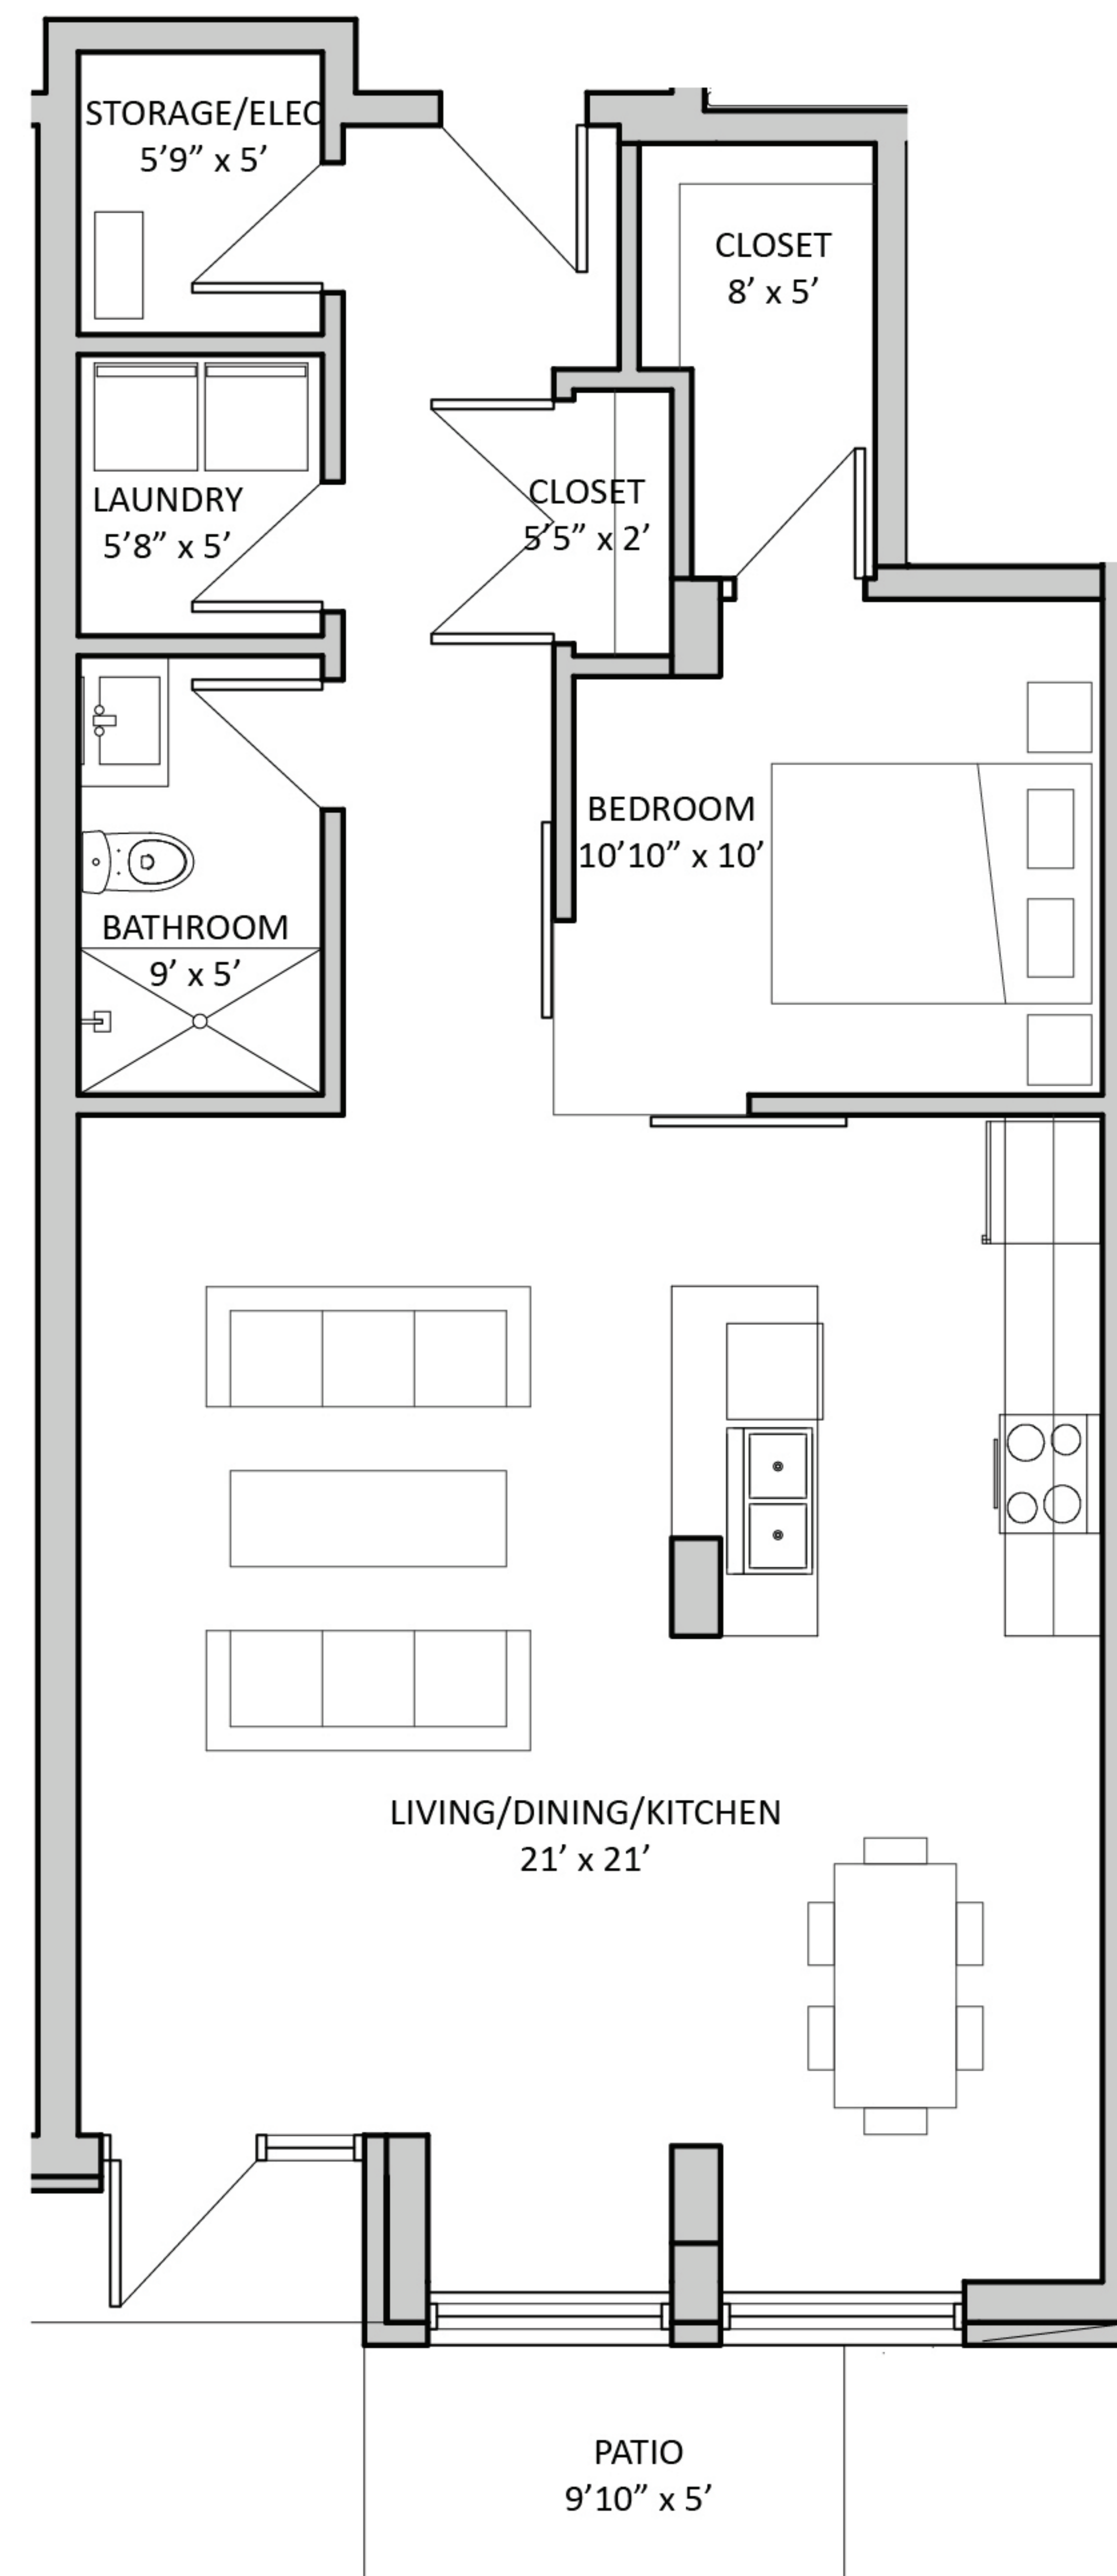

# THE ROBI

on roberts

UNIT 101 - 1 Bedroom  
(LEVEL 100)

KEY PLAN

NET SUITE AREA (approx.)  
877 sqft

UNIT(S): 101

MAYNARD  
HOLDINGS

NOTE: SUITES MAY VARY DUE TO MINOR  
ADJUSTMENTS DURING CONSTRUCTION